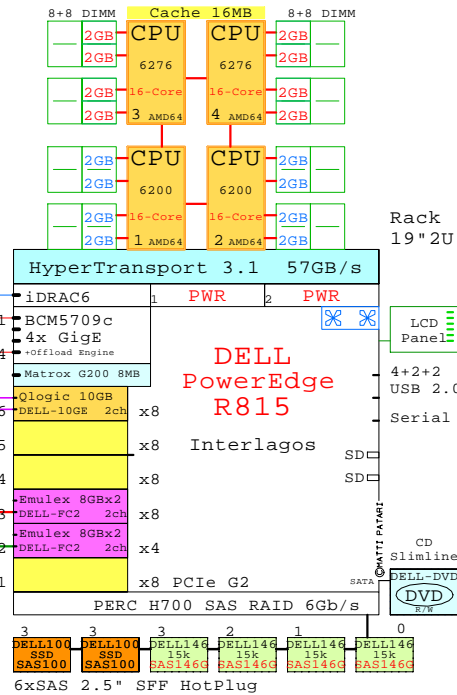

DELL R815  
AMD Opteron

Internal Options:

- CPU** → DELL-6276  
Twelve-core 6276  
2300MHz 16MB  
AMD64
- 2GB** → DELL-2GB-1  
DDR3-SDRAM  
1x 2GB DIMM
- 4GB** → DELL-4GB-1
- 8GB** → DELL-8GB-1
- 16GB** → DELL-16GB-1
- DELL734 15k SAS73G** → DELL-73GB  
73GB 15k SAS 2.5"
- DELL146 15k SAS146G** → DELL-146GB  
146GB 15k SAS 2.5"
- DELL300 10k SAS300G** → DELL-300GB  
300GB 10k SAS 2.5"
- DELL600 10k SAS600G** → DELL-600GB  
600GB 10k SAS 2.5"
- DELL100 10k SAS100G** → DELL-100GB  
100 SSD SAS 2.5"
- DELL-DVD R/W** → DELL-DVD
- DELL 2x1GbE DELL-1GbE 2ch** → DELL-1GbE  
Dell GigabitE 2ch
- Qlogic 10GB DELL-10GE 2ch** → DELL-10GE  
Qlogic 10Gb CNA 2ch
- Emulex 8GBx2 DELL-FC2 2ch** → DELL-FC2  
Emulex FC 8Gb 2-ch

Example Configuration  
x86-64

AMD Opteron 6276 x86-64  
2300MHz 4P 16-Core **DELL-R815-Bxxx**

2x 8Gb Fibre Channel to external storage

Parts list for the 4P 16-Core DELL R815 system above

Part Number	Qty	Description
1	1	DELL-R815-B 1 DELL R815 4P 16C 6276 2.3GH 16GB AMD64 2
1.1	2	DELL-100GB 2 Dell 100GB SATA SSD hot-plug disk 2.5"
1.2	1	DELL-10GE 1 DELL Qlogic 10Gb CNA 2-ch adapter
1.3	4	DELL-146GB 4 DELL 146GB SAS 15000r hot-plug disk 2.5"
1.4	8	DELL-2GB-1 8 DELL 2GB PE Memory 1x2GB DIMM
1.5	2	DELL-6276 2 Opteron 16C 6276-16MB 2300MHz R815
1.6	1	DELL-DVD 1 DELL CD-RW/DVD-ROM Option kit, slimline
1.7	2	DELL-FC2 2 DELL Emulex FC 8Gb 2-ch PCIe HBA