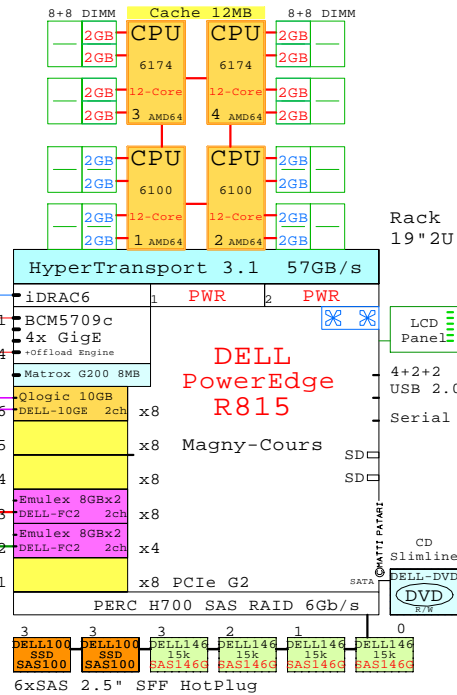

DELL R815
AMD Opteron

Internal Options:

- **CPU** → DELL-6174
  6174 Twelve-core 6174
  12-Core 2200MHz 12MB
  AMD64
- **2GB** → DELL-2GB-1
  DDR3-SDRAM
  1x 2GB DIMM
- **4GB** → DELL-4GB-1
- **8GB** → DELL-8GB-1
- **16GB** → DELL-16GB-1
- **DELL734 15k SAS73G** → DELL-73GB
  73GB 15k SAS 2.5"
- **DELL146 15k SAS146G** → DELL-146GB
  146GB 15k SAS 2.5"
- **DELL300 10k SAS300G** → DELL-300GB
  300GB 10k SAS 2.5"
- **DELL600 10k SAS600G** → DELL-600GB
  600GB 10k SAS 2.5"
- **DELL100 10k SAS100G** → DELL-100GB
  100 SSD SAS 2.5"
- **DELL-DVD R/W** → DELL-DVD
- **DELL 2x1GbE DELL-1GbE 2ch** → DELL-1GbE
  Dell GigabitE 2ch
- **Qlogic 10GB DELL-10GE 2ch** → DELL-10GE
  Qlogic 10Gb CNA 2ch
- **Emulex 8GBx2 DELL-FC2 2ch** → DELL-FC2
  Emulex FC 8Gb 2-ch

2x 10-Gigabit
4x Gigabit E
Remote Manager

Example Configuration
x86-64

AMD Opteron 6174 x86-64
2200MHz 4P 12-Core **DELL-R815-Axx**

2x 8Gb Fibre Channel to external storage

Parts list for the 4P 12-Core DELL R815 system above

Part Number	Qty	Description
1	1	DELL-R815-A 1 DELL R815 4P 12C 6174 2.2GH 16GB AMD64 2
1.1	2	DELL-100GB 2 Dell 100GB SATA SSD hot-plug disk 2.5"
1.2	1	DELL-10GE 1 DELL Qlogic 10Gb CNA 2-ch adapter
1.3	4	DELL-146GB 4 DELL 146GB SAS 15000r hot-plug disk 2.5"
1.4	8	DELL-2GB-1 8 DELL 2GB PE Memory 1x2GB DIMM
1.5	2	DELL-6174 2 Opteron 12C 6174-12MB 2200MHz R715
1.6	1	DELL-DVD 1 DELL CD-RW/DVD-ROM Option kit, slimline
1.7	2	DELL-FC2 2 DELL Emulex FC 8Gb 2-ch PCIe HBA

Magny-Cours
2200MHz Twelve-Core

AMD Opteron 6174 x86-64
2200MHz 4P 12-Core **DELL-R815-Axx** System #

DELL-6174
-3-4 Processor Twelve-Core
Cache 12MB

-Single DIMM 2GB

-iDRAC6 RJ-45 10/100/1000

-Four RJ-45 10/100/1000

-Matrox G200 8MB

-6x PCIe G2 I/O module slots

- Qlogic 10GB DELL-10GE 2ch →
- Emulex 8GBx2 DELL-FC2 2ch →
- DELL100 SSD SAS100 → 100GB SSD
- DELL734 15k SAS73G → 73.600GB 2.5"