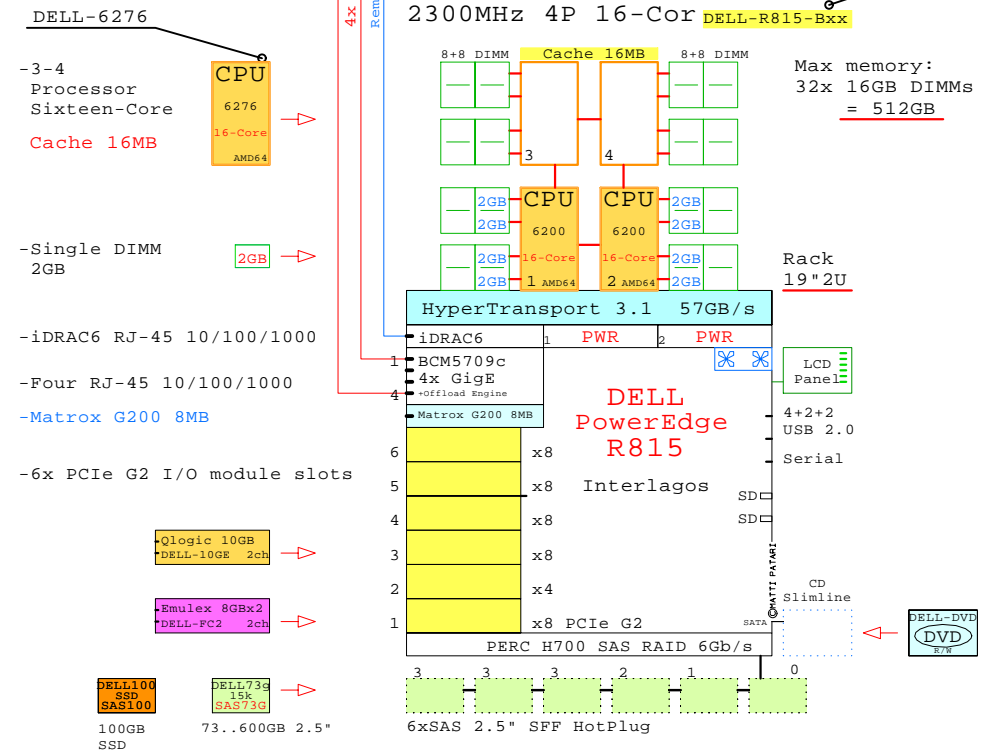

Interlagos
2300MHz Sixteen-Core

AMD Opteron 6276 x86-64
2300MHz 4P 16-Core **DELL-R815-Bxxx** System #

Max memory:
32x 16GB DIMMs
= 512GB

GE-link to this document: <http://www.goldeneggs.fi/documents/GE-DELL-R815-A.pdf>

MS Windows Server 2003 and 2008 R2
LINUX: Red Hat, SuSE
VMware Virtualization Software
Hyper-V

GoldenEggs Home:
<http://www.goldeneggs.fi>

© 2010 Matti Patari, All rights reserved.

GOLDEN EGGS Visuals™ Helsinki	19-Jan-2012	GE-DELL-R815-A Matti.Patari@Kolumbus.fi

DELL PE R815 AMD Opteron 16-Core
GOLDEN EGGS Visuals, Helsinki

Tip for detail printing:
- Zoom in area of interest
- Print, Print Current View

DELL PE R815 AMD Sixteen-Core 6276 4P/2U