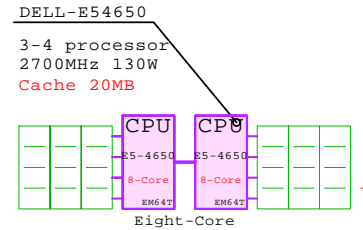

DELL-FC2
Emulex FC 8Gb 2ch

Tip for detail printing:
- Zoom in area of interest
- Print, Print CurrentView

Example Configuration
x86-64

Intel Xeon E5-4650 x86-64
2700MHz 4P 8-Core **DELL-R820-Axx**

2x 8Gb Fibre Channel to
external storage

Parts list for the 4P Eight-Core 384GB Dell R820

Part Number	Qty	Description
DELL-100GB	3	Dell 100GB SATA SSD hot-plug disk 2.5"
DELL-10GE	1	DELL Qlogic 10Gb CNA 2-ch adapter
DELL-350GB	4	Dell 350GB PCIe Flash SSD 2.5" hot-plug
DELL-4xSSD	1	DELL R720 +4SSD Express Flash SSD kit
DELL-8GB-1	40	DELL 8GB PE Memory 1x8GB DIMM
DELL-900GB	5	DELL 900GB SAS 10000r hot-plug disk 2.5"
DELL-DVD	1	DELL CD-RW/DVD-ROM Option kit, slimline
DELL-E54650	1	DELL 2x Xeon E5-4650 8-Core 2.7GHz 20MB
DELL-FC2	2	DELL Emulex FC 8Gb 2-ch PCIe HBA
DELL-R820-A	1	DELL R820 4P 8-C E5-4650-20MB 64GB 2U

DELL PE R820 Intel E5-4650 4P/2U

E5-4600
2700MHz Eight-Core

Max Memory
48x 32GB=
1.5TB

Intel Xeon E5-4650 x86-64
2700MHz 4P 8-Core **DELL-R820-Axx**

System #

3-4 processor
2700MHz 130W
Cache 20MB

Eight-Core