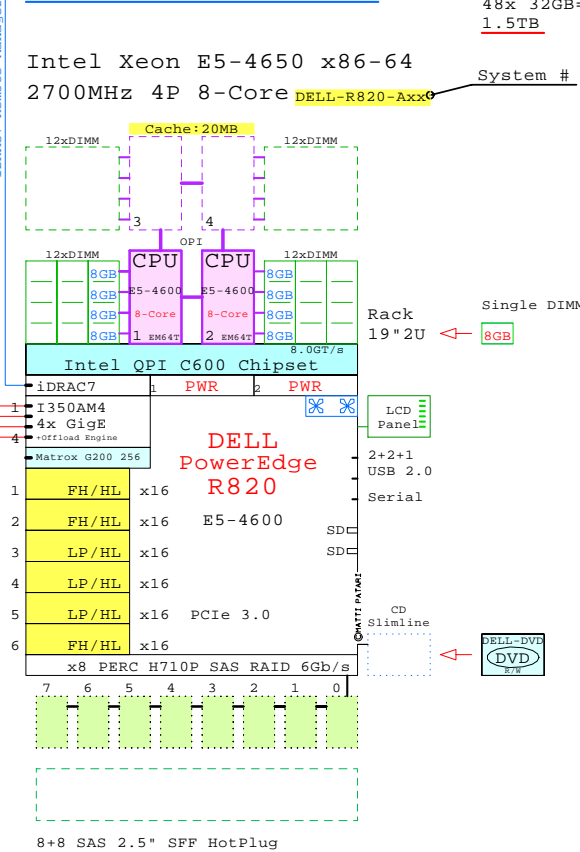

iDRAC7 RJ-45 10/100
4x RJ-45 10/100/1000

Matrox G200 256MB

6x PCIe 3.0 slots

Flash-SSD SSD HDD

Express Flash
PCIe SSD kit

DELL-8xSAS
HDD assembly

GE-link to this document: <http://www.goldeneggs.fi/documents/GE-DELL-R820-A.pdf>