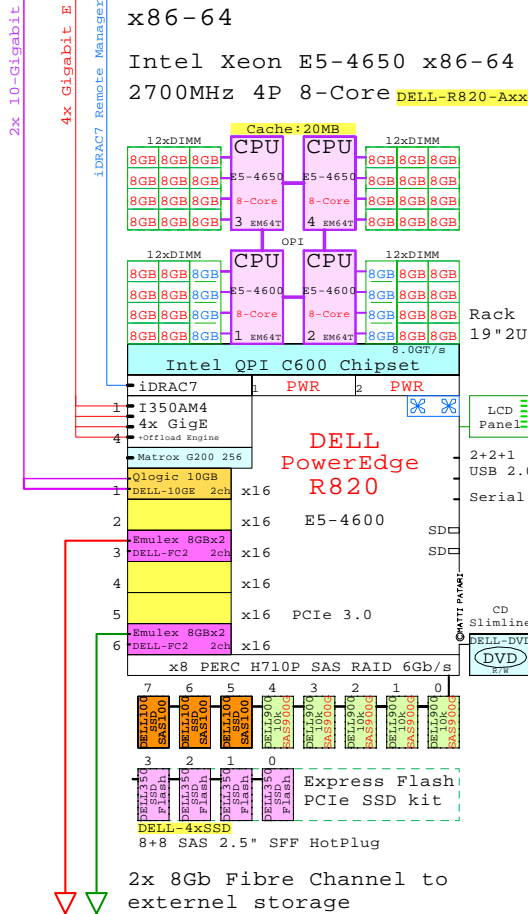

DELL-600GB
600GB 10k SAS 2.5"

DELL-900GB
900GB 10k SAS 2.5"

DELL-100GB
100GB SSD SAS 2.5"

DELL-350GB
350GB Flash SSD 2.5"

DELL-DVD
SATA CD-RW/DVD

DELL-H710P
PERC SAS Raid

DELL-1GbE
Dell GigabitE 2ch

DELL-10GE
Qlogic 10Gb CNA 2ch

DELL-FC2
Emulex FC 8Gb 2ch

Tip for detail printing:
- Zoom in area of interest
- Print, Print CurrentView

Example Configuration
x86-64

Intel Xeon E5-4650 x86-64
2700MHz 4P 8-Core **DELL-R820-Axx**

2x 8Gb Fibre Channel to
external storage

Parts list for the 4P Eight-Core 384GB Dell R820

Part Number	Qty	Description
DELL-100GB	3	Dell 100GB SATA SSD hot-plug disk 2.5"
DELL-10GE	1	DELL Qlogic 10Gb CNA 2-ch adapter
DELL-350GB	4	Dell 350GB PCIe Flash SSD 2.5" hot-plug
DELL-4xSSD	1	DELL R720 +4SSD Express Flash SSD kit
DELL-8GB-1	40	DELL 8GB PE Memory 1x8GB DIMM
DELL-900GB	5	DELL 900GB SAS 10000r hot-plug disk 2.5"
DELL-DVD	1	DELL CD-RW/DVD-ROM Option kit, slimline
DELL-E54650	1	DELL 2x Xeon E5-4650 8-Core 2.7GHz 20MB
DELL-FC2	2	DELL Emulex FC 8Gb 2-ch PCIe HBA
DELL-R820-A	1	DELL R820 4P 8-C E5-4650-20MB 64GB 2U