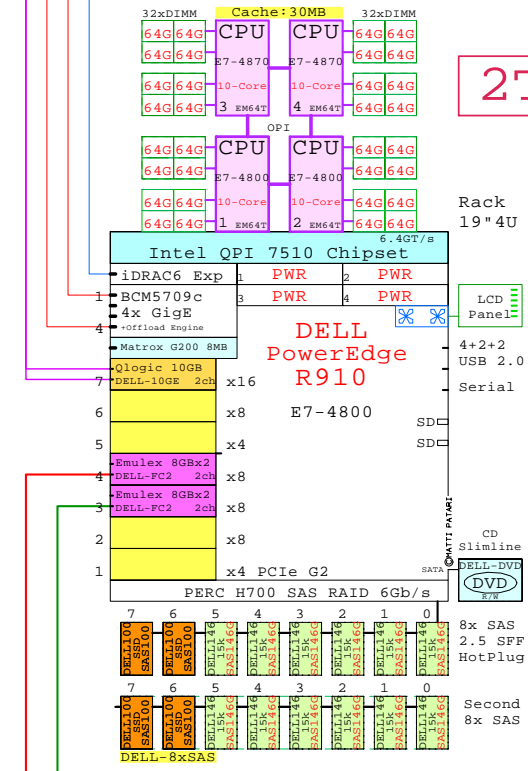

**DELL-16GB-2**  
2x 8GB

**DELL-32GB-2**  
2x 16GB

**DELL-64GB-2**  
2x 32GB

**DELL-73GB**  
73GB 15k SAS 2.5"

**DELL-146GB**  
146GB 15k SAS 2.5"

**DELL-300GB**  
300GB 10k SAS 2.5"

**DELL-600GB**  
600GB 10k SAS 2.5"

**DELL-100GB**  
100 SSD SAS 2.5"

**DELL-DVD**  
DELL-DVD  
DVD  
RW

**DELL-1GbE**  
DELL 2x1GbE  
DELL-1GbE 2ch  
Dell Gigabite 2ch

**DELL-10GE**  
Qlogic 10GB  
DELL-10GE 2ch  
Qlogic 10Gb CNA 2ch

**DELL-FC2**  
Emulex 8GBx2  
DELL-FC2 2ch  
Emulex FC 8Gb 2ch

Tip for detail printing:  
- Zoom in area of interest  
- Print, Print Current View

Example Configuration  
x86-64

Intel Xeon E7-4870 x86-64  
2400MHz 4P-10Core DELL-R910-Bxx

2TB

2x 8Gb Fibre Channel to external storage

Parts list for the 4P Ten-Core 2TB DELL R910

Part Number	Qty	Description
DELL-100GB	4	Dell 100GB SATA SSD hot-plug disk 2.5"
DELL-10GE	1	DELL Qlogic 10Gb CNA 2-ch adapter
DELL-146GB	12	DELL 146GB SAS 15000r hot-plug disk 2.5"
DELL-64GB-2	32	DELL 64GB PE Memory 2x32GB
DELL-8xSAS	1	DELL R910 +8HDD Disk enablement kit
DELL-DVD	1	DELL CD-RW/DVD-ROM Option kit, slimline
DELL-E74870	2	DELL Xeon E7-4870 10-Core 2.4GHz 30MB Pr
DELL-FC2	2	DELL Emulex FC 8Gb 2-ch PCIe HBA
DELL-MEMBOO	6	DELL Memory Expansion Book
DELL-R910-B	1	DELL R910 4P 10-C E7-4870 30MB 0GB 4U