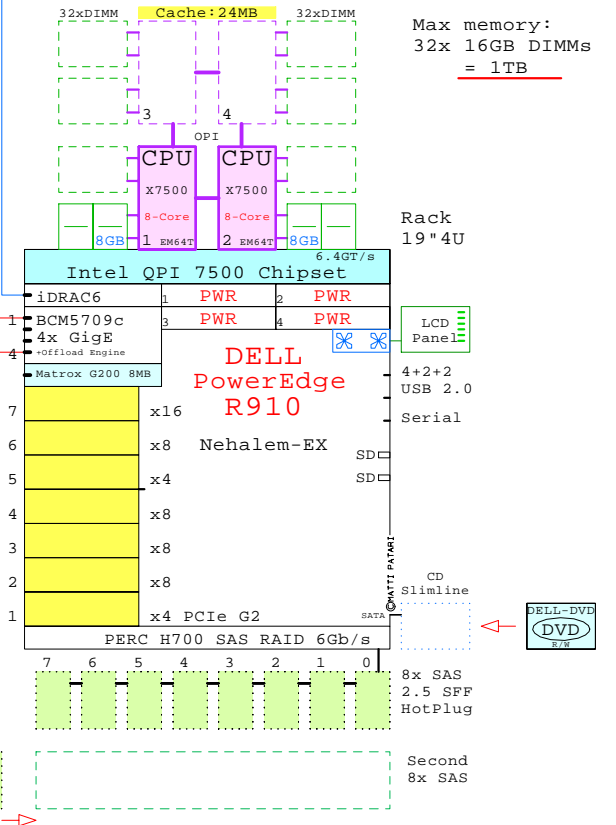

Nehalem-EX
2260MHz Eight-Core

Intel Xeon X7560 x86-64 System #
2260MHz 4P-8Core **DELL-R910-Axx**

Max memory:
32x 16GB DIMMs
= 1TB

Golden Eggs Home:
<http://www.goldeneggs.fi>

© 2010 Matti Patari, All rights reserved.

GOLDEN EGGS Visuals™ Helsinki	13-Jun-2010	GE-DELL-R910-A Matti.Patari@ Goldeneggs.Fi

DELL PE R910 4P/4U X7560 2260MHz
GOLDEN EGGS Visuals, Helsinki

DELL PE R910 Intel Eight-Core 7500 4P/4U