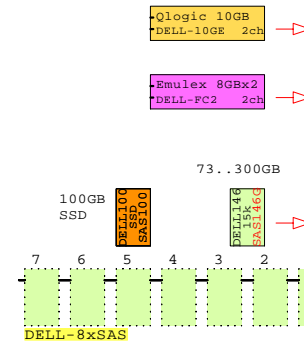

MS Windows Server 2003 and 2008 R2  
LINUX: Red Hat, SuSE  
VMware Virtualization Software  
Hyper-V

Tip for detail printing:  
- Zoom in area of interest  
- Print, Print Current View

Example Configuration  
x86-64

Intel Xeon X7560 x86-64  
2260MHz 4P-8Core **DELL-R910-Axx**

2x 8Gb Fibre Channel to external storage

Parts list for the 4P Eight-Core DELL R910

Part Number	Qty	Description
DELL-100GB	4	Dell 100GB SATA SSD hot-plug disk 2.5"
DELL-10GE	1	DELL Qlogic 10Gb CNA 2-ch adapter
DELL-146GB	12	DELL 146GB SAS 15000r hot-plug disk 2.5"
DELL-8GB-2	30	DELL 8GB PE Memory 2x4GB
DELL-8xSAS	1	DELL R910 +8HDD Disk enablement kit
DELL-DVD	1	DELL CD-RW/DVD-ROM Option kit, slimline
DELL-FC2	2	DELL Emulex FC 8Gb 2-ch PCIe HBA
DELL-MEMBOO	6	DELL Memory Expansion Book
DELL-R910-A	1	DELL R910 4P 8-C X7560 24MB 16GB 4U
DELL-X7560	2	DELL Xeon X7560 8-Core 2.26GHz 24MB Proc

DELL-X7560

- 3-4 Processor Eight-Core
- Cache 24MB
- Memory Book for 8x DIMM
- Memory Option DIMM Pair 8GB =4+4
- iDRAC6 RJ-45 10/100/1000
- Four RJ-45 10/100/1000
- Matrox G200 8MB
- 7x PCIe G2 I/O module slots