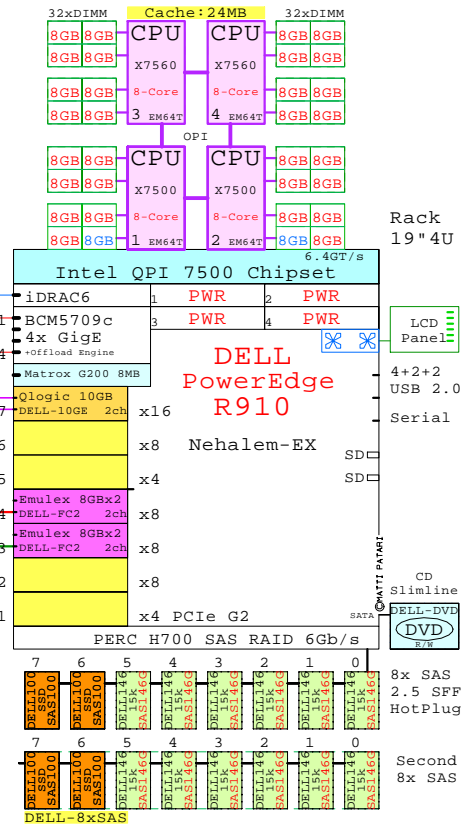

DELL PE R910 4P/4U E7-4870 2400MHZ  
GOLDEN EGGS Visuals, Helsinki

DELL PE R910 Intel Ten-Core E7-4800 4P/4U

DELL R910  
Xeon 7500

Internal Options:

- CPU DELL-X7560  
2nd 8-Core X7560  
2260MHz 24MB
- DELL-MEMBOO  
MemoryBook  
for 8x DIMM
- DELL-8GB-2  
Pair of  
DDR3-SDRAM  
2x 4GB
- DELL-16GB-2  
2x 8GB
- DELL73G 15k SAS73G  
73GB 15k SAS 2.5"
- DELL14G 15k SAS14G  
146GB 15k SAS 2.5"
- DELL30G 10k SAS30G  
300GB 10k SAS 2.5"
- DELL60G 10k SAS60G  
600GB 10k SAS 2.5"
- DELL10G 10k SAS10G  
100 SSD SAS 2.5"
- DELL-DVD  
Dell GigabitE 2ch
- DELL-1GbE  
Dell GigabitE 2ch
- DELL-1GbE  
Dell GigabitE 2ch
- Qlogic 10GB  
Qlogic 10Gb CNA 2ch
- DELL-FC2  
Emulex FC 8Gb 2ch

MS Windows Server 2003 and 2008 R2  
LINUX: Red Hat, SuSE  
VMware Virtualization Software  
Hyper-V

Tip for detail printing:  
- Zoom in area of interest  
- Print, Print Current View

Example Configuration  
x86-64

Intel Xeon X7560 x86-64  
2260MHz 4P-8Core **DELL-R910-Axx**

2x 8Gb Fibre Channel to external storage

Parts list for the 4P Eight-Core DELL R910

Part Number	Qty	Description
DELL-100GB	4	Dell 100GB SATA SSD hot-plug disk 2.5"
DELL-10GE	1	DELL Qlogic 10Gb CNA 2-ch adapter
DELL-146GB	12	DELL 146GB SAS 15000r hot-plug disk 2.5"
DELL-8GB-2	30	DELL 8GB PE Memory 2x4GB
DELL-8xSAS	1	DELL R910 +8HDD Disk enablement kit
DELL-DVD	1	DELL CD-RW/DVD-ROM Option kit, slimline
DELL-FC2	2	DELL Emulex FC 8Gb 2-ch PCIe HBA
DELL-MEMBOO	6	DELL Memory Expansion Book
DELL-R910-A	1	DELL R910 4P 8-C X7560 24MB 16GB 4U
DELL-X7560	2	DELL Xeon X7560 8-Core 2.26GHz 24MB Proc