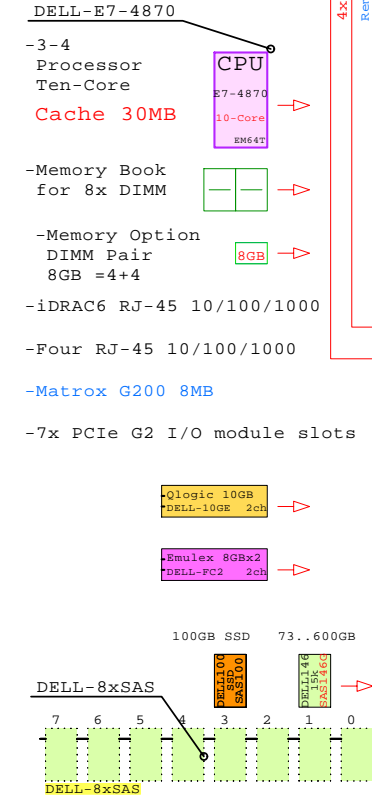

E7-4800
2400MHz Ten-Core

Intel Xeon E7-4870 x86-64 System #
2400MHz 4P-10Core DELL-R910-Bxx

Max memory:
64x 32GB DIMMs
= 2TB

Link to this document: <http://www.goldeneggs.fi/documents/GE-DELL-R910-A.pdf>

MS Windows Server 2003 and 2008 R2
LINUX: Red Hat, SuSE
VMware Virtualization Software
Hyper-V

GoldenEggs Home:
<http://www.goldeneggs.fi>

© 2011 Matti Patari, All rights reserved.

GOLDEN EGGS Visuals™ Helsinki	11-Jun-2011	GE-DELL-R910-A 2
		Matti.Patari@Kolumbus.Fi

DELL PE R910 4P/4U E7-4870 2400MHZ
GOLDEN EGGS Visuals, Helsinki

DELL PE R910 Intel Ten-Core E7-4800 4P/4U