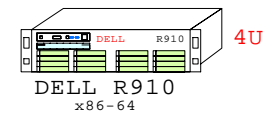

Max memory:
64x 32GB DIMMs
= 2TB

Link to this document: <http://www.goldeneggs.fi/documents/GE-DELL-R910-A.pdf>