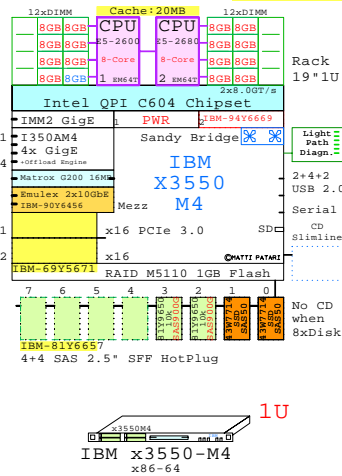

8x PCIe 3.0 slots

Storage SAS RAID based 2.5" HotPlug
HDD and SSD, 300GB...900GB

Golden Eggs Home:
<http://www.goldeneggs.fi>

© 2014 Matti Patari, All rights reserved.

GOLDEN EGGS Visuals™ Helsinki	05-Apr-2014	GE-DELL-R920-A Matti.Patari@Kolumbus.fi
DELL PE R920 4P/4U E7-4880v2 2.5G GOLDEN EGGS Visuals, Helsinki		

4x Gigabit E
iDRAC7 Remote Manager

Intel Xeon E5-2680 x86-64
2700MHz 2P 8-Core **DELL-R720-A**

Intel Xeon E5-2680 x86-64
2700MHz 2P 8-Core **IBM-7914-L2x**

AMD Opteron 6172 x86-64
2100MHz 2P 12-Core **573088-421 EU**