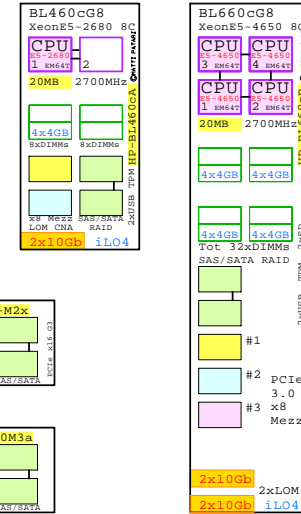

Fujitsu

HP Blades

IBM Blades

Cisco Blades

Donate

PayPal at:
www.GoldenEggs.fi

This x86 site is open, vendor independent.
It is fully funded from my own pocket.
To keep this service running,
Your personal support is welcome.

Matti.Patari@Kolumbus.fi
Helsinki Finland

Older GoldenEggs sites:

<http://h18000.www1.hp.com/info/GECPQA/>

<http://www.openvms.org/pages.php?page=GoldenEggs>

GE-links to x86 COMPARE Pictures:

New <http://www.goldeneggs.fi/documents/GE-COMPARE-BLADE-A.pdf>

<http://www.goldeneggs.fi/documents/GE-INT-E5-MAP-A.pdf>

<http://www.goldeneggs.fi/documents/GE-COMP-E52400-A.pdf>

<http://www.goldeneggs.fi/documents/GE-COMP-E52600-A.pdf>

<http://www.goldeneggs.fi/documents/GE-COMP-E54600-A.pdf>

New <http://www.goldeneggs.fi/documents/GE-COMP-E74800V2-A.pdf>

GE-link to GE 25 Year-Book

New <http://www.goldeneggs.fi/documents/GE-25-YEAR-BOOK.pdf>

Follow GoldenEggs on Twitter:

@goldeneggsfi

GE-Welcome1

©2014 Matti Patari, All rights reserved.

GOLDEN EGGS Visuals™ Helsinki	21-Mar-2014	GE-Welcome1 Matti.Patari@Kolumbus.Fi

Welcome to Visual Configurations
GOLDEN EGGS Visuals, Helsinki

First rev 18-Apr-14