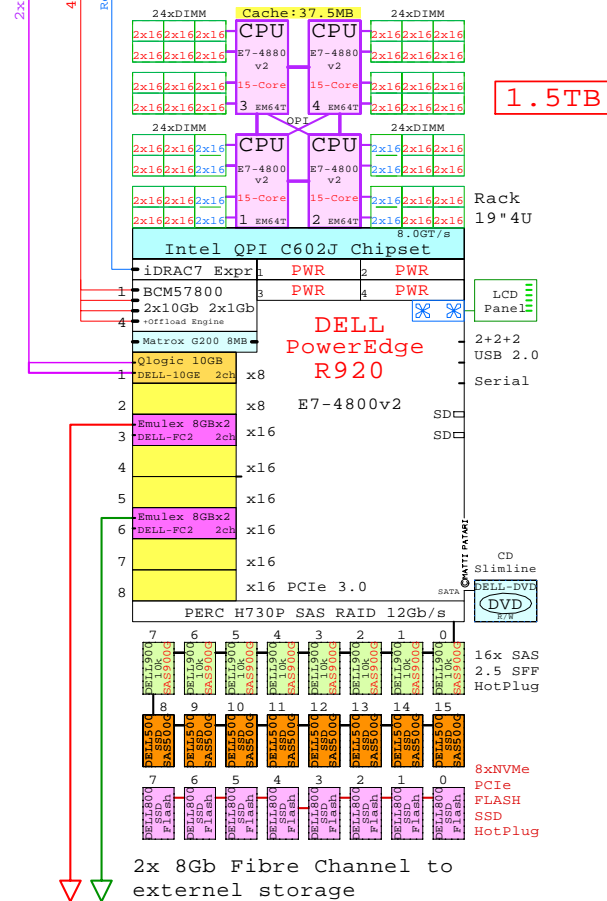

DELL PE R920
Xeon E7-4880v2

Internal Options:

- 2x16 DELL-2M16GB DIMM Pairs
- 2x32 DELL-2M32GB
- 2x64 DELL-2M64GB
- DELL-600GB 600GB 10k SAS 2.5"
- DELL-900GB 900GB 10k SAS 2.5"
- DELL-500GB 500GB SSD SAS 2.5"
- DELL-800GB 800GB Flash SSD 2.5"
- DELL-1.6TB 1.6TB Flash SSD 2.5"
- DELL-DVD SATA CD-RW/DVD

- DELL-H710P PERC SAS Raid
- DELL-1GbE Dell GigabitE 2ch
- DELL-10GE Qlogic 10Gb CNA 2ch
- DELL-FC2 Emulex FC 8Gb 2ch

Tip for detail printing:
- Zoom in area of interest
- Print, Print CurrentView

Example Configuration
x86-64

Intel Xeon E7-4880v2 x86-64
2500MHz 4P-15Core **DELL-R920-Axx**

Parts list of the 4P 15-Core 1.5TB Dell R920

Part Number	Qty	Description
DELL-10GE	1	DELL Qlogic 10Gb CNA 2-ch adapter
DELL-2M16GB	40	DELL 2x16GB R920 DIMM Memory Pairs
DELL-500GB	8	Dell 500GB SATA SSD hot-plug disk 2.5"
DELL-800GB	8	Dell 800GB PCIe Flash SSD 2.5" hot-plug
DELL-900GB	8	DELL 900GB SAS 10000r hot-plug disk 2.5"
DELL-DVD	1	DELL CD-RW/DVD-ROM Option kit, slimline
DELL-E74880	1	DELL Xeon 2x E7-4880v2 15-Core 2.5GHz 37
DELL-FC2	2	DELL Emulex FC 8Gb 2-ch PCIe HBA
DELL-R920-A	1	DELL R920 2P 15-C E7-4880v2 37.5MB 256GB

DELL PE R920 Intel E7-4880v2 4P/4U

3-4
Processor +
Memory cartridges

48x DIMM Pairs (2x16, 2x32, 2x64)
iDRAC7 RJ-45 10/100
Network Controllers

Matrox G200 256MB

8x PCIe 3.0 slots

Storage SAS RAID based 2.5" HotPlug
HDD and SSD, 300GB...900GB