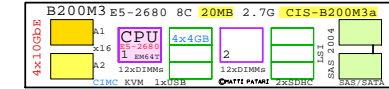

Cisco Blades

Donate

PayPal at:
www.GoldenEggs.fi

This x86 site is open, vendor independent.
It is fully funded from my own pocket.
To keep this service running,
Your personal support is welcome.

Matti.Patari@Kolumbus.fi
Helsinki Finland

Older GoldenEggs sites:

<http://h18000.www1.hp.com/info/GECPQA/>

<http://www.openvms.org/pages.php?page=GoldenEggs>

GE-links to x86 COMPARE Pictures:

New <http://www.goldeneggs.fi/documents/GE-COMPARE-BLADE-A.pdf>

<http://www.goldeneggs.fi/documents/GE-INT-E5-MAP-A.pdf>

<http://www.goldeneggs.fi/documents/GE-COMP-E52400-A.pdf>

<http://www.goldeneggs.fi/documents/GE-COMP-E52600-A.pdf>

<http://www.goldeneggs.fi/documents/GE-COMP-E54600-A.pdf>

New <http://www.goldeneggs.fi/documents/GE-COMP-E74800V2-A.pdf>

GE-link to GE 25 Year-Book

New <http://www.goldeneggs.fi/documents/GE-25-YEAR-BOOK.pdf>

Follow GoldenEggs on Twitter:

@goldeneggsfi

GE-Welcome1

©2014 Matti Patari, All rights reserved.

GOLDEN EGGS Visuals™ Helsinki	21-Mar-2014	GE-Welcome1 Matti.Patari@Kolumbus.Fi

Welcome to Visual Configurations
GOLDEN EGGS Visuals, Helsinki

First rev 18-Apr-14