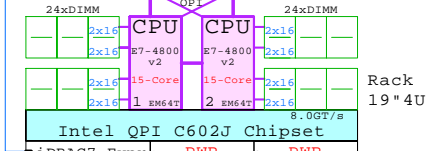

Matrox G200 256MB

8x PCIe 3.0 slots

Storage SAS RAID based 2.5" HotPlug
HDD and SSD, 300GB...900GB