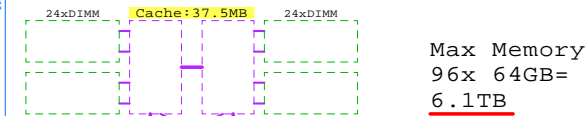

E7-4800v2
2500MHz 15-Core

Intel Xeon E7-4880v2 x86-64
2500MHz 4P-15Core **DELL-R920-Axx**

Max Memory
96x 64GB=
6.1TB