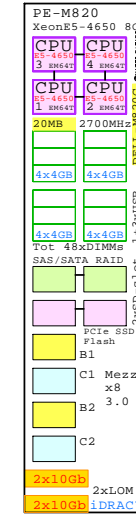

Dell Blades