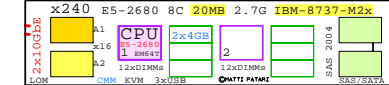

Welcome to GoldenEggs x86 Visual Configurations

<http://www.goldeneggs.fi>

A picture is worth of one thousand words.
It talks all Global languages.

x86-64 servers: **Dell** **IBM** **HP** **Fujitsu** **SUN** **Acer** **Lenovo** and **Cisco**

4x Gigabit E
iDRAC7 Remote Manager

Intel Xeon E5-2680 x86-64
2700MHz 2P 8-Core **DELL-R720-A**

Intel Xeon E5-2680 x86-64
2700MHz 2P 8-Core **IBM-7914-L2x**

AMD Opteron 6172 x86-64
2100MHz 2P 12-Core **573088-421 EU**

Dell Blades

Fujitsu

HP Blades

IBM Blades

Cisco Blades

Donate

PayPal at:
www.GoldenEggs.fi

This x86 site is open, vendor independent.
It is fully funded from my own pocket.
To keep this service running,
Your personal support is welcome.

Matti.Patari@Kolumbus.fi
Helsinki Finland

Older GoldenEggs sites:

<http://h18000.www1.hp.com/info/GECPQA/>

<http://www.openvms.org/pages.php?page=GoldenEggs>

GE-links to x86 COMPARE Pictures:

New <http://www.goldeneggs.fi/documents/GE-COMPARE-BLADE-A.pdf>

<http://www.goldeneggs.fi/documents/GE-INT-E5-MAP-A.pdf>

<http://www.goldeneggs.fi/documents/GE-COMP-E52400-A.pdf>

<http://www.goldeneggs.fi/documents/GE-COMP-E52600-A.pdf>

<http://www.goldeneggs.fi/documents/GE-COMP-E54600-A.pdf>

New <http://www.goldeneggs.fi/documents/GE-COMP-E74800V2-A.pdf>

GE-link to GE 25 Year-Book

New <http://www.goldeneggs.fi/documents/GE-25-YEAR-BOOK.pdf>

Follow GoldenEggs on Twitter:

@goldeneggsfi

GE-Welcome1

©2014 Matti Patari, All rights reserved.

GOLDEN EGGS Visuals™ Helsinki	21-Mar-2014	GE-Welcome1 Matti.Patari@Kolumbus.Fi

Welcome to Visual Configurations
GOLDEN EGGS Visuals, Helsinki

First rev 18-Apr-14