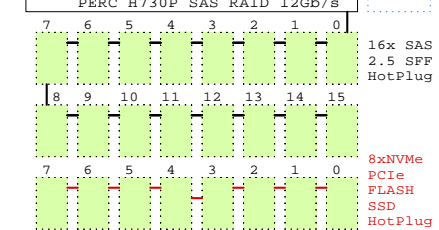

8x PCIe 3.0 slots

Storage SAS RAID based 2.5" HotPlug
HDD and SSD, 300GB...900GB

Golden Eggs Home:
<http://www.goldeneggs.fi>

© 2014 Matti Patari, All rights reserved.

GOLDEN EGGS Visuals™ Helsinki	05-Apr-2014	GE-DELL-R920-A Matti.Patari@Kolumbus.fi
DELL PE R920 4P/4U E7-4880v2 2.5G GOLDEN EGGS Visuals, Helsinki		