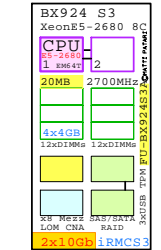

Welcome to GoldenEggs x86 Visual Configurations

<http://www.goldeneggs.fi>

A picture is worth of one thousand words.
It talks all Global languages.

x86-64 servers: **Dell** **IBM** **HP** **Fujitsu** **SUN** **Acer** **Lenovo** and **Cisco**

4x Gigabit E
iDRAC7 Remote Manager

Intel Xeon E5-2680 x86-64
2700MHz 2P 8-Core **DELL-R720-A**

Intel Xeon E5-2680 x86-64
2700MHz 2P 8-Core **IBM-7914-L2x**

AMD Opteron 6172 x86-64
2100MHz 2P 12-Core **573088-421 EU**

Dell Blades

Fujitsu

HP Blades

IBM Blades

Cisco Blades

Donate

PayPal at:
www.GoldenEggs.fi

This x86 site is open, vendor independent.
It is fully funded from my own pocket.
To keep this service running,
Your personal support is welcome.

Matti.Patari@Kolumbus.fi
Helsinki Finland

Older GoldenEggs sites:

<http://h18000.www1.hp.com/info/GECPQA/>

<http://www.openvms.org/pages.php?page=GoldenEggs>

GE-links to x86 COMPARE Pictures:

New <http://www.goldeneggs.fi/documents/GE-COMPARE-BLADE-A.pdf>

<http://www.goldeneggs.fi/documents/GE-INT-E5-MAP-A.pdf>

<http://www.goldeneggs.fi/documents/GE-COMP-E52400-A.pdf>

<http://www.goldeneggs.fi/documents/GE-COMP-E52600-A.pdf>

<http://www.goldeneggs.fi/documents/GE-COMP-E54600-A.pdf>

New <http://www.goldeneggs.fi/documents/GE-COMP-E74800V2-A.pdf>

GE-link to GE 25 Year-Book

New <http://www.goldeneggs.fi/documents/GE-25-YEAR-BOOK.pdf>

Follow GoldenEggs on Twitter:

@goldeneggsfi

GE-Welcome1

©2014 Matti Patari, All rights reserved.

GOLDEN EGGS Visuals™ Helsinki	21-Mar-2014	GE-Welcome1 Matti.Patari@Kolumbus.Fi

Welcome to Visual Configurations
GOLDEN EGGS Visuals, Helsinki

First rev 18-Apr-14