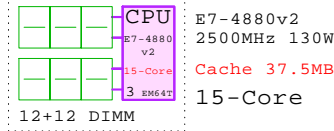

DELL PE R920 Intel E7-4880v2 4P/4U

3-4
Processor +
Memory cartridges