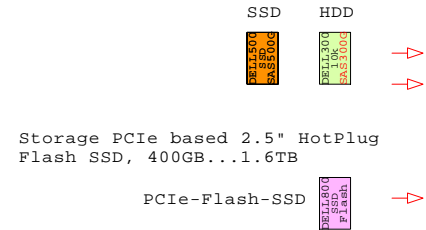

Intel Xeon E7-4880v2 x86-64
2500MHz 4P-15Core **DELL-R920-Axx**

Parts list of the 4P 15-Core 1.5TB Dell R920

Part Number	Qty	Description
DELL-10GE	1	DELL Qlogic 10Gb CNA 2-ch adapter
DELL-2M16GB	40	DELL 2x16GB R920 DIMM Memory Pairs
DELL-500GB	8	Dell 500GB SATA SSD hot-plug disk 2.5"
DELL-800GB	8	Dell 800GB PCIe Flash SSD 2.5" hot-plug
DELL-900GB	8	DELL 900GB SAS 10000r hot-plug disk 2.5"
DELL-DVD	1	DELL CD-RW/DVD-ROM Option kit, slimline
DELL-E74880	1	DELL Xeon 2x E7-4880v2 15-Core 2.5GHz 37
DELL-FC2	2	DELL Emulex FC 8Gb 2-ch PCIe HBA
DELL-R920-A	1	DELL R920 2P 15-C E7-4880v2 37.5MB 256GB

DELL PE R920 Intel E7-4880v2 4P/4U

3-4
Processor +
Memory cartridges

48x DIMM Pairs (2x16, 2x32, 2x64)
iDRAC7 RJ-45 10/100
Network Controllers

Matrox G200 256MB

8x PCIe 3.0 slots

Storage SAS RAID based 2.5" HotPlug
HDD and SSD, 300GB...900GB

GE-link to this document: <http://www.goldeneggs.fi/documents/GE-DELL-R920-A.pdf>

E7-4800v2
2500MHz 15-Core

Intel Xeon E7-4880v2 x86-64
2500MHz 4P-15Core **DELL-R920-Axx**

Max Memory
96x 64GB=
6.1TB

Matrox G200 256MB