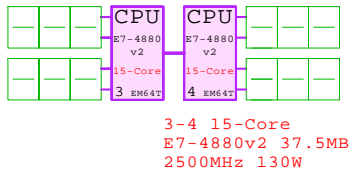

DELL PE R920
Xeon E7-4880v2

Internal Options:

- 2x16 DELL-2M16GB DIMM Pairs
- 2x32 DELL-2M32GB
- 2x64 DELL-2M64GB
- DELL-600GB 600GB 10k SAS 2.5"
- DELL-900GB 900GB 10k SAS 2.5"
- DELL-500GB 500GB SSD SAS 2.5"
- DELL-800GB 800GB Flash SSD 2.5"
- DELL-1.6TB 1.6TB Flash SSD 2.5"
- DELL-DVD SATA CD-RW/DVD

- DELL-H710P PERC SAS Raid
- DELL-1GbE Dell GigabitE 2ch
- DELL-10GE Qlogic 10Gb CNA 2ch
- DELL-FC2 Emulex FC 8Gb 2ch

Tip for detail printing:
- Zoom in area of interest
- Print, Print CurrentView

Example Configuration
x86-64

Intel Xeon E7-4880v2 x86-64
2500MHz 4P-15Core **DELL-R920-Axx**

Parts list of the 4P 15-Core 1.5TB Dell R920

Part Number	Qty	Description
DELL-10GE	1	DELL Qlogic 10Gb CNA 2-ch adapter
DELL-2M16GB	40	DELL 2x16GB R920 DIMM Memory Pairs
DELL-500GB	8	Dell 500GB SATA SSD hot-plug disk 2.5"
DELL-800GB	8	Dell 800GB PCIe Flash SSD 2.5" hot-plug
DELL-900GB	8	DELL 900GB SAS 10000r hot-plug disk 2.5"
DELL-DVD	1	DELL CD-RW/DVD-ROM Option kit, slimline
DELL-E74880	1	DELL Xeon 2x E7-4880v2 15-Core 2.5GHz 37
DELL-FC2	2	DELL Emulex FC 8Gb 2-ch PCIe HBA
DELL-R920-A	1	DELL R920 2P 15-C E7-4880v2 37.5MB 256GB