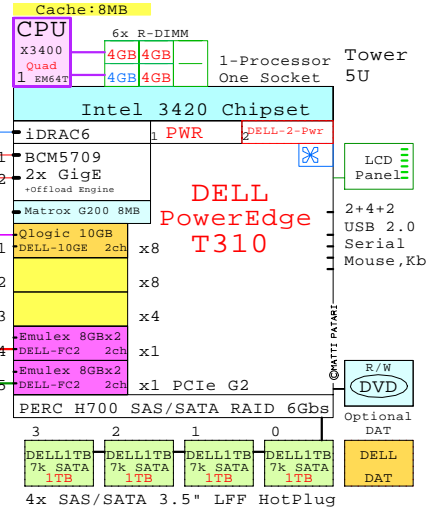

DELL T310  
Xeon 3400

Internal Options:

- DELL-2GB-1  
DDR3-SDRAM  
1x 2GB DIMM
- DELL-4GB-1  
4GB
- DELL-8GB-1  
8GB
- DELL-16GB-1  
16GB
- DELL-2-Pwr  
2nd Power
- DELL-250G-4  
250GB 7.2k SATA 3.5"  
SAS drives also
- DELL-500G-4  
500GB 7.2k SATA 3.5"  
SAS drives also
- DELL-750G-4  
750GB 7.2k SATA 3.5"  
SAS drives also
- DELL-1TB-4  
1 TB 7.2k SATA 3.5"  
SAS drives also
- DELL-2TB-4  
2 TB 7.2k SATA 3.5"  
SAS drives also
- DELL-DVD  
R/W
- DELL-DAT
- DELL-1GbE  
Dell GigabitE 2ch
- DELL-10GE  
Qlogic 10Gb CNA 2ch
- DELL-FC2  
Emulex FC 8Gb 2ch

10-Gigabit  
Gigabit E  
Gigabit E  
Remote Manager

Example Configuration  
x86-64

Intel Xeon X3470 x86-64  
2930MHz Quad-C **DELL-T310-Axx**

2x 8Gb Fibre Channel to external storage

Parts list for the 1P Quad-Core DELL Tower T310 system above

Part Number	Qty	Description
1	DELL-T310-A	1 DELL T310 1P I QC X3470-8MB 4GB 5U Tower
1.1	DELL-10GE	1 DELL Qlogic 10Gb CNA 2-ch adapter
1.2	DELL-1TB-4	4 DELL SATA 1TB 7.2k 3.5" HotPlug HDD
1.3	DELL-2-Pwr	1 DELL 2950 second power supply
1.4	DELL-4GB-1	3 DELL 4GB PE Memory 1x1GB DIMM
1.5	DELL-DAT	1 DELL SATA DAT Tape Drive
1.6	DELL-FC2	2 DELL Emulex FC 8Gb 2-ch PCIe HBA

DELL PE T310 Intel Quad-Core 3400 1P/5U

Quad-Core  
**2930MHz**  
3400

Intel Xeon X3470 x86-64  
2930MHz Quad-C **DELL-T310-Axx** System #

- iDRAC6 RJ-45 10/100
- 2x RJ-45 10/100/1000
- Matrox G200 8MB
- 5x PCIe x8 I/O module slots
- DELL 2x1GbE
- DELL-1GbE 2ch
- Emulex 8GbE2
- DELL-FC2 2ch
- DELL250 7k SATA 250GB
- ...2TB 3.5"