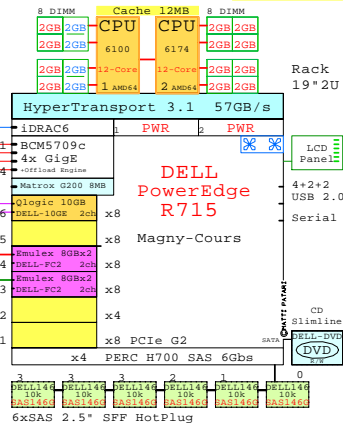

Welcome to Golden Eggs Visual Configurations

<http://www.goldeneggs.fi>

This picture is a comparison chart for: DELL, IBM, HP, FUJITSU and SUN 2-socket x86-64 servers.
A picture is worth of one thousand words. It talks all Global languages.

AMD Optreron 6174 x86-64

2200MHz 2P 12-Cor DELL-R715-Axx

**DELL
PowerEdge
R715**

Magny-Cours

2x 8Gb Fibre Channel to external storage

Intel Xeon X5670 x86-64

2930MHz 2P-Six-C IBM-7944-M2x