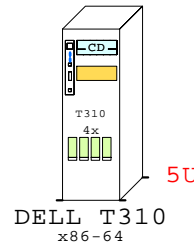

MS Windows Server 2003 and 2008 R2
LINUX: Red Hat, SuSE
VMware Virtualization Software
Hyper-V

Tip for detail printing:
- Zoom in area of interest
- Print, Print Current View

Golden Eggs Home:
<http://www.goldeneggs.fi>

© 2010 Matti Patari, All rights reserved.

GOLDEN EGGS Visuals™ Helsinki	22-Jul-2010	GE-DELL-T310-A Matti.Patari@Goldeneggs.Fi

DELL PE T310 1P/5U X3470 2930MHz
GOLDEN EGGS Visuals, Helsinki