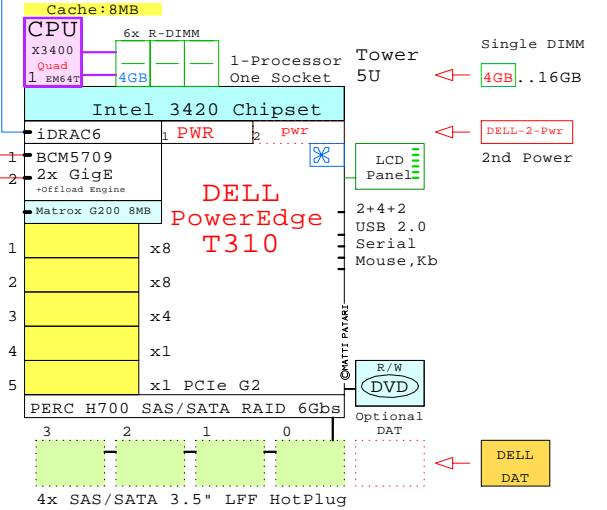

DELL T310  
Xeon 3400

Internal Options:

- DELL-2GB-1  
DDR3-SDRAM  
1x 2GB DIMM
- DELL-4GB-1  
4GB
- DELL-8GB-1  
8GB
- DELL-16GB-1  
16GB
- DELL-2-Pwr  
2nd Power
- DELL-250G-4  
250GB 7.2k SATA 3.5"  
SAS drives also
- DELL-500G-4  
500GB 7.2k SATA 3.5"  
SAS drives also
- DELL-750G-4  
750GB 7.2k SATA 3.5"  
SAS drives also
- DELL-1TB-4  
1 TB 7.2k SATA 3.5"  
SAS drives also
- DELL-2TB-4  
2 TB 7.2k SATA 3.5"  
SAS drives also
- DELL-DVD  
R/W
- DELL-DAT
- DELL-1GbE  
Dell GigabitE 2ch
- DELL-10GE  
Qlogic 10Gb CNA 2ch
- DELL-FC2  
Emulex FC 8Gb 2ch

10-Gigabit  
Gigabit E  
Gigabit E  
Remote Manager

Example Configuration  
x86-64

Intel Xeon X3470 x86-64  
2930MHz Quad-C **DELL-T310-Axx**

2x 8Gb Fibre Channel to external storage

Parts list for the 1P Quad-Core DELL Tower T310 system above

Part Number	Qty	Description
1	DELL-T310-A	1 DELL T310 1P I QC X3470-8MB 4GB 5U Tower
1.1	DELL-10GE	1 DELL Qlogic 10Gb CNA 2-ch adapter
1.2	DELL-1TB-4	4 DELL SATA 1TB 7.2k 3.5" HotPlug HDD
1.3	DELL-2-Pwr	1 DELL 2950 second power supply
1.4	DELL-4GB-1	3 DELL 4GB PE Memory 1x1GB DIMM
1.5	DELL-DAT	1 DELL SATA DAT Tape Drive
1.6	DELL-FC2	2 DELL Emulex FC 8Gb 2-ch PCIe HBA

DELL PE T310 Intel Quad-Core 3400 1P/5U

Quad-Core  
**2930MHz**  
3400

Intel Xeon X3470 x86-64  
2930MHz Quad-C **DELL-T310-Axx** System #

- iDRAC6 RJ-45 10/100
- 2x RJ-45 10/100/1000
- Matrox G200 8MB
- 5x PCIe x8 I/O module slots
- DELL 2x1GbE
- DELL-1GbE 2ch
- Emulex 8GbE2
- DELL-FC2 2ch
- DELL250 7k SATA 250GB
- ...2TB 3.5"