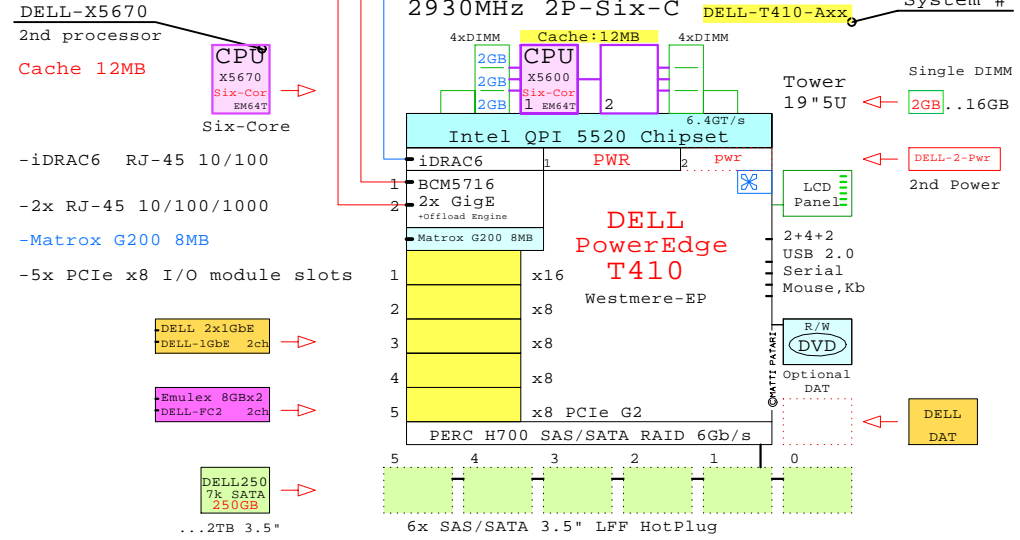

DELL PE T410 Intel Six-Core 5600 2P/5U

Westmere-EP Six-Core
2930MHz
5600

Nehalem-EP Quad-Core
2930MHz
5500

Intel Xeon X5670 x86-64
2930MHz 2P-Six-C