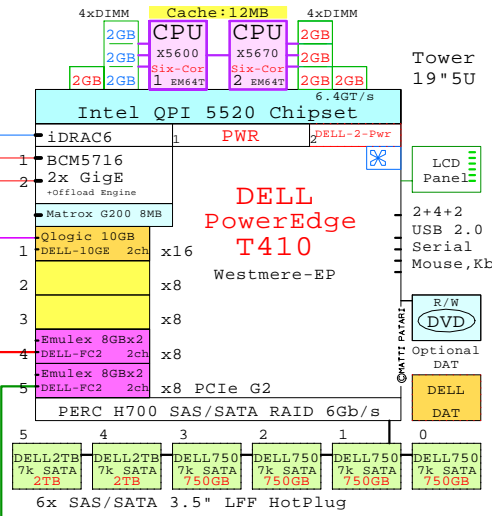

DELL T410
Xeon 5600

Internal Options:

- DELL-X5670**
CPU X5670 Six-Cor EM64T
2nd Six-Core X5670
2930MHz 12MB
- DELL-2GB-1**
2GB DDR3-SDRAM
1x 2GB DIMM
- DELL-4GB-1**
4GB
- DELL-8GB-1**
8GB
- DELL-16GB-1**
16GB
- DELL-2-Pwr**
2nd Power
- DELL-250G-4**
250GB 7k SATA 250GB
250GB 7.2k SATA 3.5" SAS drives also
- DELL-500G-4**
500GB 7k SATA 500GB
500GB 7.2k SATA 3.5" SAS drives also
- DELL-750G-4**
750GB 7k SATA 750GB
750GB 7.2k SATA 3.5" SAS drives also
- DELL-1TB-4**
1 TB 7.2k SATA 3.5" SAS drives also
- DELL-2TB-4**
2 TB 7.2k SATA 3.5" SAS drives also
- DELL-DVD**
DVD R/W
- DELL-DAT**
DELL DAT
- DELL-1GbE**
DELL 2x1GbE
DELL-1GbE 2ch
Dell GigabitE 2ch
- DELL-10GE**
Qlogic 10GB
DELL-10GE 2ch
Qlogic 10Gb CNA 2ch
- DELL-FC2**
Emulex 8GBx2
DELL-FC2 2ch
Emulex FC 8Gb 2ch

Example Configuration
x86-64

Intel Xeon X5670 x86-64
2930MHz 2P-Six-C

2x 8Gb Fibre Channel to external storage

Parts list for the 2P Six-Core DELL Tower T410 system above

Part Number	Qty	Description
1	1	DELL-T410-A 1 DELL T410 2P I 6C X5670-12MB 6GB 5U Towe
1.1	1	DELL-10GE 1 DELL Qlogic 10Gb CNA 2-ch adapter
1.2	1	DELL-2-Pwr 1 DELL 2950 second power supply
1.3	5	DELL-2GB-1 5 DELL 2GB PE Memory 1x2GB DIMM
1.4	2	DELL-2TB-4 2 DELL SATA 2TB 7.2k 3.5" HotPlug HDD
1.5	4	DELL-750G-4 4 DELL SATA 750GB 7.2k 3.5" HotPlug HDD
1.6	1	DELL-DAT 1 DELL SATA DAT Tape Drive
1.7	2	DELL-FC2 2 DELL Emulex FC 8Gb 2-ch PCIe HBA
1.8	1	DELL-X5670 1 Xeon 6C X5670-12MB 2.93GHz for T710