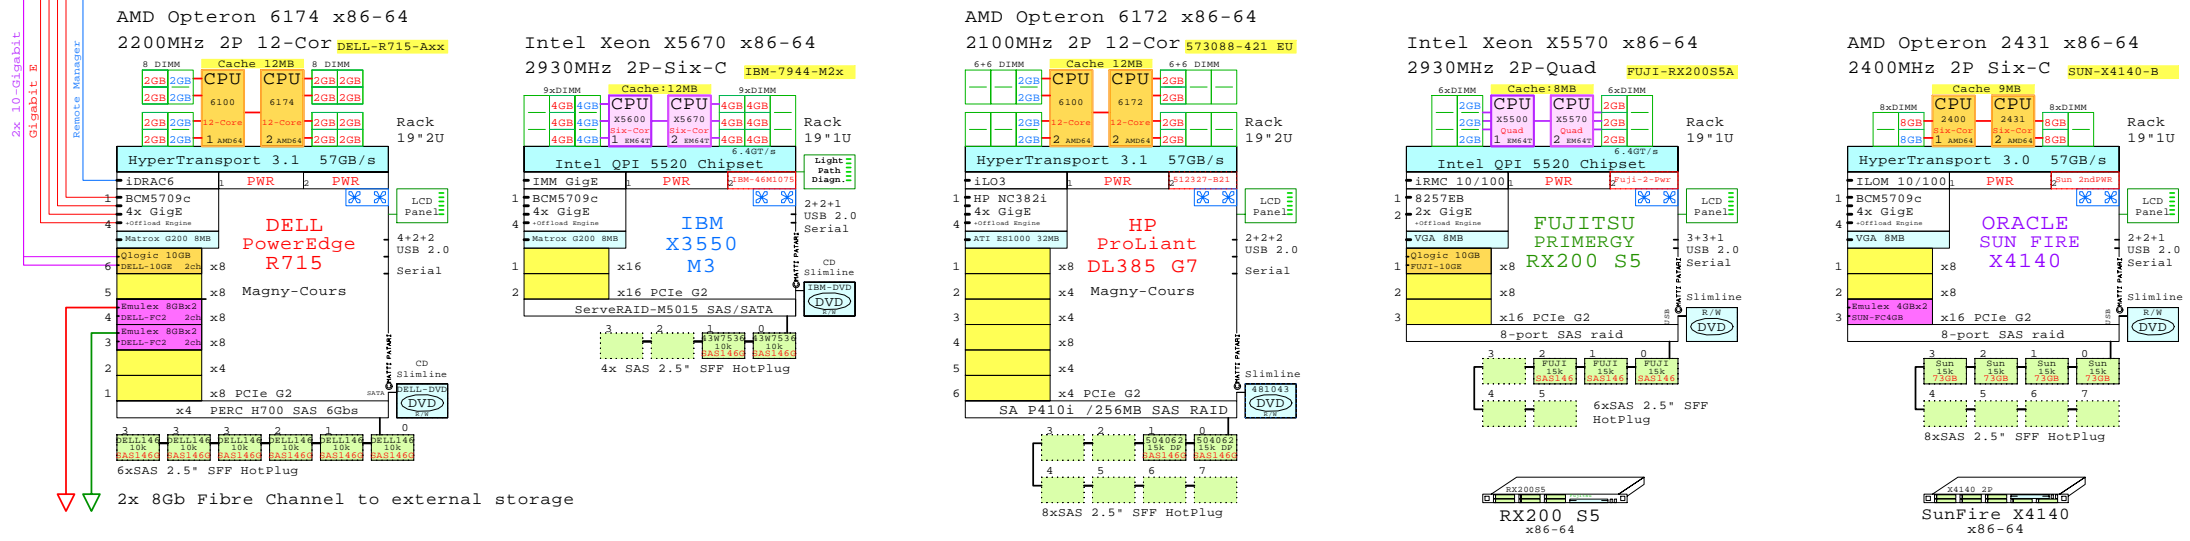

Welcome to Golden Eggs Visual Configurations

<http://www.goldeneggs.fi>

This picture is a comparison chart for: DELL, IBM, HP, FUJITSU and SUN 2-socket x86-64 servers.
A picture is worth of one thousand words. It talks all Global languages.

Golden Eggs history:

It all started late 80's when I was a local Sales technical support at Digital Equipment Corporation Helsinki office. I did have numerous configuration diagrams in my personal paper notebook. This booklet was my daily hand tool to quickly sort out complicated HW configuration. This booklet was photo copied numerous times for our Sales personal, Partners and End-Customers. Then came splendid VAXstations and AutoCAD software available. I pushed the picture arsenal through the screen and the material was distributed in PostScript files in DECnet. The work was available in printable files in all DEC locations. When Internet was invented, Golden Eggs found its delivery to all Customers who needed simple, technical guide books.

Old Golden Eggs outlets are still available at:

- → <http://h18000.www1.hp.com/info/GECPQA/> DEC/Compaq: VAX, Alpha, Storage and ProLiant servers
- → <http://www.openvms.org/pages.php?page=GoldenEggs> OpenVMS.org: Alpha, Storage, ProLiant and Integrity servers
- → This is the present x86 server Golden Eggs Hatchery.
- → <http://www.goldeneggs.fi>

Why ?? Golden Eggs ??

I think that a good service must have a good name. These pictures are real Golden Pieces for system builders.

I wish you nice reading and good x86 system planning sessions.
Matti.Patari@Kolumbus.Fi Helsinki, Finland

Your comments, improvements, etc are always welcome.

© 2010 Matti Patari, All rights reserved.

GOLDEN EGGS Visuals™ Helsinki	03-Jul-2010	GE-Welcomel Matti.Patari@Kolumbus.Fi

Welcome to Visual Configurations
GOLDEN EGGS Visuals, Helsinki