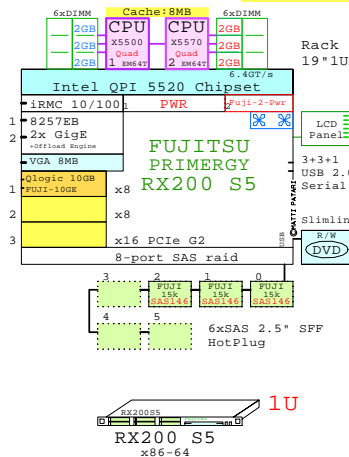

Intel Xeon X5570 x86-64

2930MHz 2P-Quad **FUJII-RX200S5A**