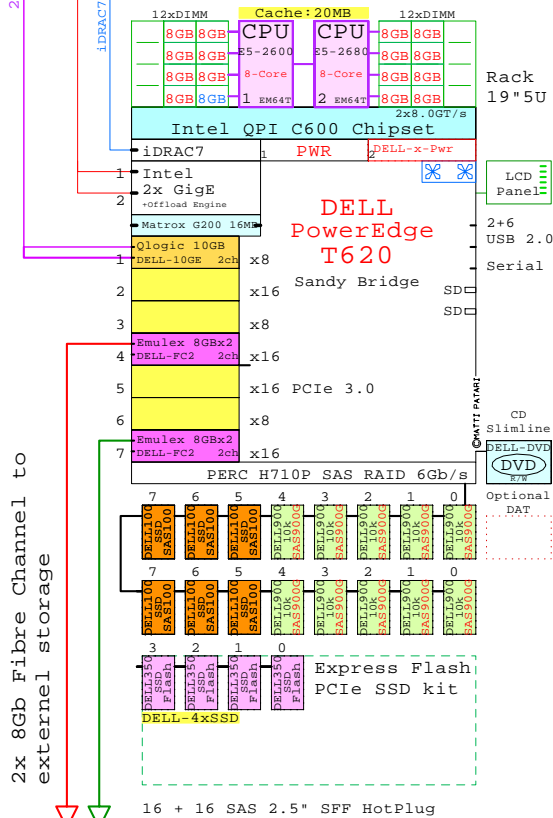

DELL T620
Xeon E5-2680

Internal Options:

-  CPU E5-2680 8-Core 2700MHz 130W 2nd Eight-Core E5-2680 20MB 2700MHz 130W
-  8GB DELL-8GB-1 DDR3-1333 1x DIMMs each
-  16G DELL-16GB-1
-  32G DELL-32GB-1
-  DELL-x-Pwr 2nd Power 750W
-  DELL300 SAS300G 300GB 10k SAS 2.5"
-  DELL600 SAS600G 600GB 10k SAS 2.5"
-  DELL900 SAS900G 900GB 10k SAS 2.5"
-  DELL100 SAS100G 100GB SSD SAS 2.5"
-  DELL350 SAS350G 350GB Flash SSD 2.5"
-  DELL-DVD SATA CD-RW/DVD
-  DELL SAS Raid PERC SAS Raid

-  DELL-1GbE Dell GigabitE 2ch
-  DELL-10GE Qlogic 10Gb CNA 2ch
-  DELL-FC2 Emulex FC 8Gb 2ch

Tip for detail printing:
- Zoom in area of interest
- Print, Print Current View

Example Configuration
x86-64

Intel Xeon E5-2680 x86-64
2700MHz 2P 8-Core DELL-T620-A

Parts list for the 2P Eight-Core Dell T620

Part Number	Qty	Description
DELL-1-Pwr	1	DELL Rxxx second power supply
DELL-100GB	6	Dell 100GB SATA SSD hot-plug disk 2.5"
DELL-10GE	1	DELL Qlogic 10Gb CNA 2-ch adapter
DELL-350GB	4	Dell 350GB PCIe Flash SSD 2.5" hot-plug
DELL-4xSSD	1	DELL R720 +4SSD Express Flash SSD kit
DELL-8GB-1	15	DELL 8GB PE Memory 1x8GB DIMM
DELL-900GB	10	DELL 900GB SAS 10000r hot-plug disk 2.5"
DELL-DVD	1	DELL CD-RW/DVD-ROM Option kit, slimline
DELL-E52680	1	DELL Xeon E5-2680 8-Core 2.7GHz 20MB Pro
DELL-FC2	2	DELL Emulex FC 8Gb 2-ch PCIe HBA
DELL-T620-A	1	DELL T620 2P 8C E5-2680-20MB 8GB 5U Tower