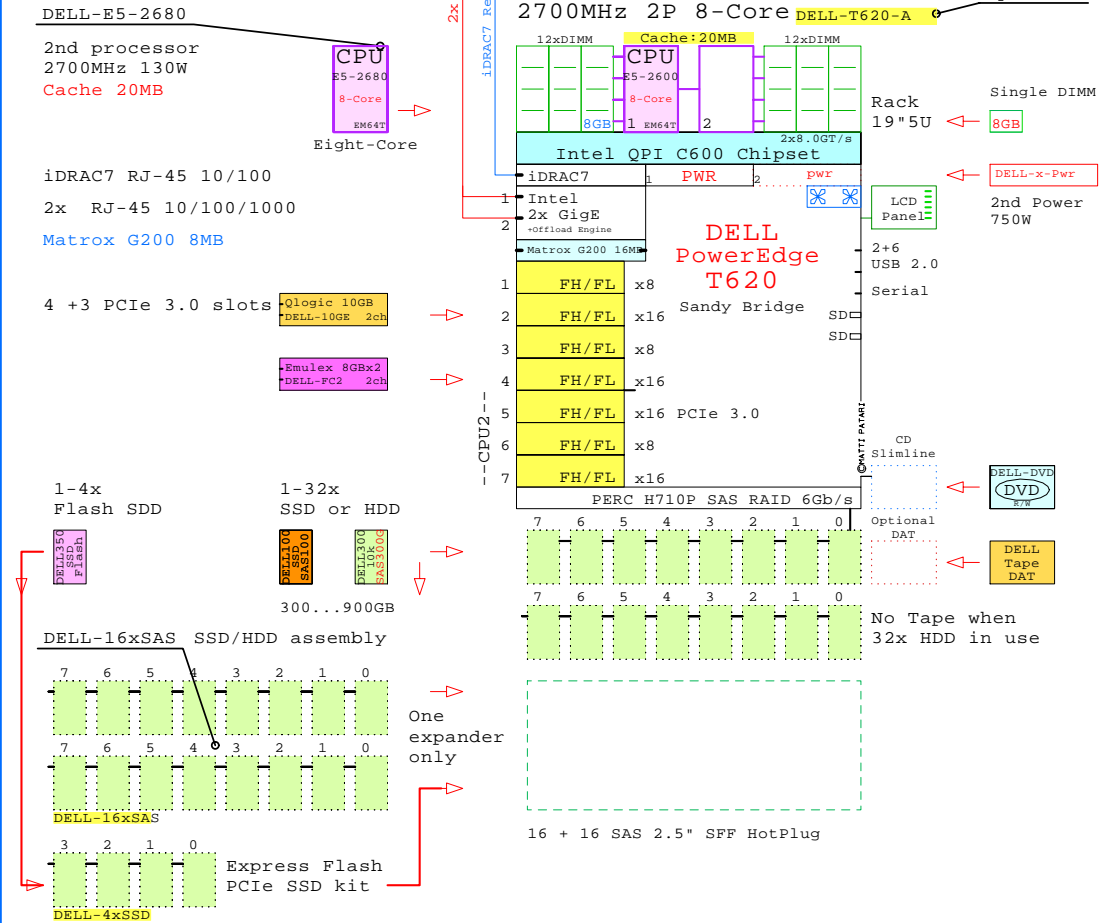

Part Number	Qty	Description
DELL-1-Pwr	1	DELL Rxxx second power supply
DELL-100GB	6	Dell 100GB SATA SSD hot-plug disk 2.5"
DELL-10GE	1	DELL Qlogic 10Gb CNA 2-ch adapter
DELL-350GB	4	Dell 350GB PCIe Flash SSD 2.5" hot-plug
DELL-4xSSD	1	DELL R720 +4SSD Express Flash SSD kit
DELL-8GB-1	15	DELL 8GB PE Memory 1x8GB DIMM
DELL-900GB	10	DELL 900GB SAS 10000r hot-plug disk 2.5"
DELL-DVD	1	DELL CD-RW/DVD-ROM Option kit, slimline
DELL-E52680	1	DELL Xeon E5-2680 8-Core 2.7GHz 20MB Pro
DELL-FC2	2	DELL Emulex FC 8Gb 2-ch PCIe HBA
DELL-T620-A	1	DELL T620 2P 8C E5-2680-20MB 8GB 5U Tower

Sandy Bridge
2700MHz Eight-Core

Max Memory
24x 32GB=
768GB

Intel Xeon E5-2680 x86-64
2700MHz 2P 8-Core DELL-T620-A

GE-link to this document: <http://www.goldeneggs.fi/documents/GE-DELL-T620-A.pdf>