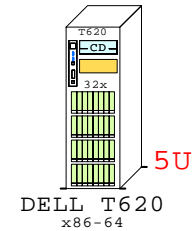

MS Windows Server 2008
LINUX: Red Hat, SuSE
VMware Virtualization Software

Golden Eggs Home:
<http://www.goldeneggs.fi>

© 2012 Matti Patari, All rights reserved.

GOLDEN EGGS Visuals™ Helsinki	27-Mar-2012	GE-DELL-T620-A
		Matti.Patari@Kolumbus.fi

DELL PE T620 2P/5U E5-2680 2700MH
GOLDEN EGGS Visuals, Helsinki

DELL PE T620 Intel E5-2680 2P/5U