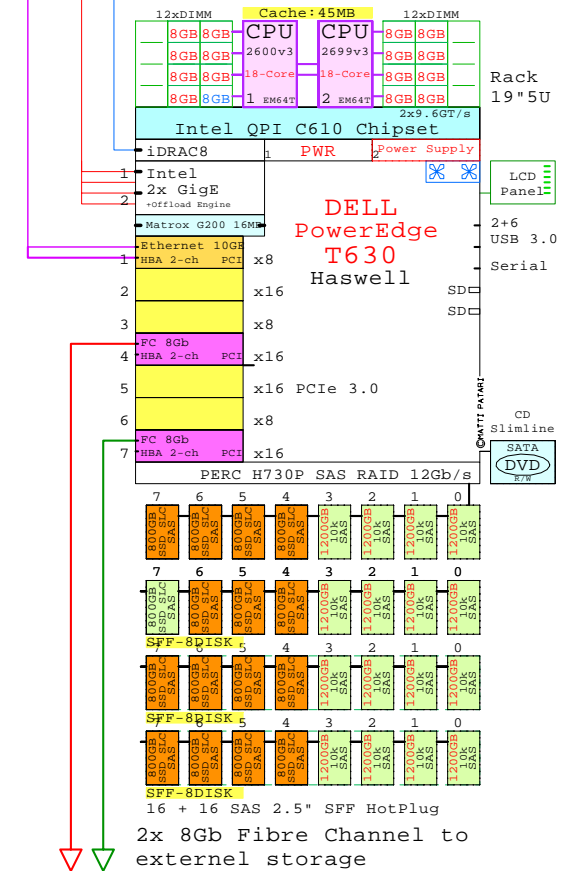

DELL T630
Xeon E5-2699v3

Internal Options:

- CPU** I-E5-2699v3
2nd 18-Core
E5-2699v3 45MB
2300MHz 145W
- MEM-8GB**
Memory
1x DIMMs each
- MEM-16GB**
- MEM-32GB**
- POWER-2**
2nd Power 750W
- HDD-300GB**
300GB 10k SAS 2.5"
- HDD-600GB**
600GB 10k SAS 2.5"
- HDD-1200GB**
1200GB 10k SAS 2.5"
- SSD-200GB**
200GB SSD SAS 2.5"
- SSD-800GB**
800GB SSD SAS 2.5"
- DVD-SATA**
SATA CD-RW/DVD

- PCI-1GbE**
Ethernet 1Gb
HBA 4-ch PCI
- PCI-10GbE**
Ethernet 10Gb
HBA 2-ch PCI
- PCI-FC8**
FC 8Gb
HBA 2-ch PCI
- PCI-RAID**
RAID SAS
HBA 8-ch PCI

Example Configuration
x86-64

Intel Xeon E5-2699v3 x86-64
2300MHz 2P 18-Core **DELL-T630-A**

Parts list for the 2P 2x18-Core Dell T630

Part Number	Qty	Description
DELL-T630-A	1	DELL T630 2P 18C E5-2699v3 45MB 8GB 5U T
DVD-SATA	1	DVD SATA Slimline
HDD-1200GB	16	Disk HDD 1200GB 2.5" SAS 10k hot-plug
I-E5-2699v3	1	Intel Xeon E5-2699v3 18-Core 2.3GHz 45M
MEM-8GB	15	Memory 1x 8GB DIMM
PCI-10GbE	1	Ethernet 2x 10GbE PCI HBA
PCI-FC8	2	Fibre Channel 8Gb 2-ch PCI HBA
POWER-2	1	Additional power supply hot-plug
SFF-8DISK	3	Optional 8xHDD/SSD Disk enablement kit
SSD-800GB	16	Disk SSD 800GB 2.5" SAS SLC hot-plug

Made by:
Matti.Patari@Kolumbus.FI

DELL PE T630 Intel E5-2699v3 2P/5U

Haswell
2300MHz 18-Core

Intel Xeon E5-2699v3 x86-64 Max Memory
2300MHz 2P 18-Core **DELL-T630-A** 24x 32GB=
768GB

GE-link to this document: <http://www.goldeneggs.fi/documents/GE-DELL-T630-A.pdf>