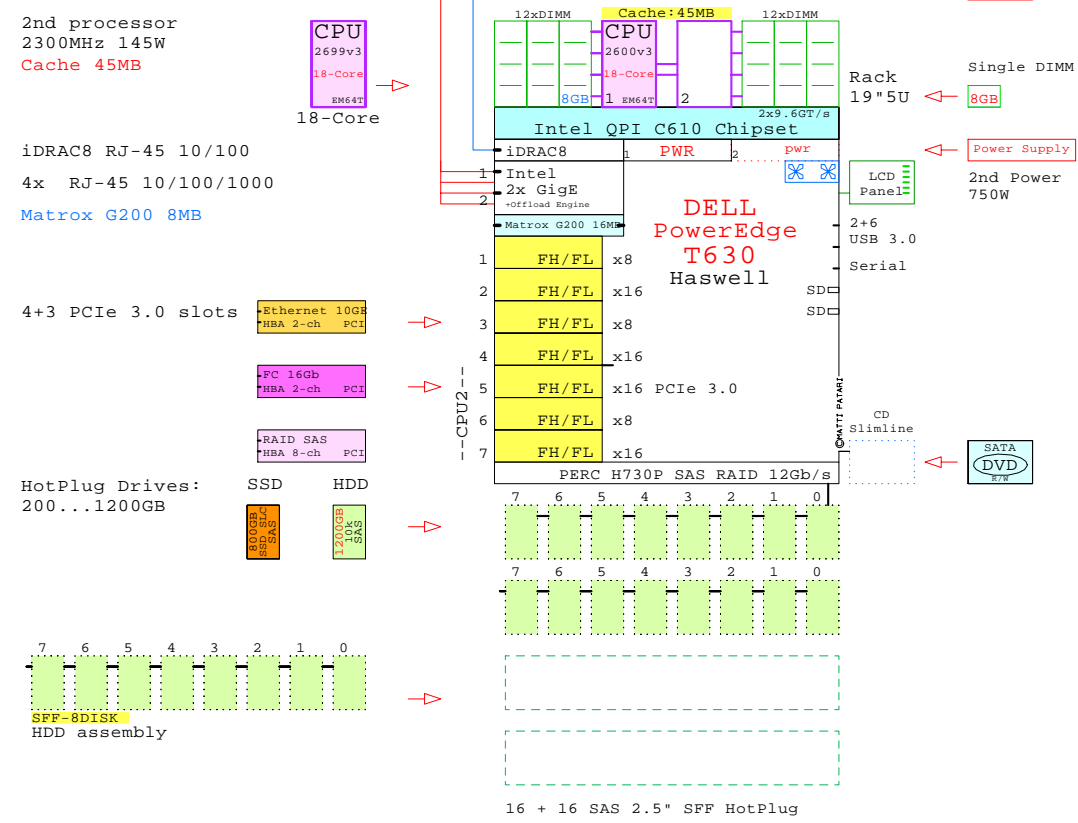

DELL T630
Xeon E5-2699v3

Internal Options:

- CPU** I-E5-2699v3
2nd 18-Core
E5-2699v3 45MB
2300MHz 145W
- MEM-8GB**
Memory
1x DIMMs each
- MEM-16GB**
- MEM-32GB**
- POWER-2**
2nd Power 750W
- HDD-300GB**
300GB 10k SAS 2.5"
- HDD-600GB**
600GB 10k SAS 2.5"
- HDD-1200GB**
1200GB 10k SAS 2.5"
- SSD-200GB**
200GB SSD SAS 2.5"
- SSD-800GB**
800GB SSD SAS 2.5"
- DVD-SATA**
SATA CD-RW/DVD

- PCI-1GbE**
Ethernet 1Gb
HBA 4-ch PCI
- PCI-10GbE**
Ethernet 10Gb
HBA 2-ch PCI
- PCI-FC8**
FC 8Gb
HBA 2-ch PCI
- PCI-RAID**
RAID SAS
HBA 8-ch PCI

Example Configuration
x86-64

Intel Xeon E5-2699v3 x86-64
2300MHz 2P 18-Core **DELL-T630-A**

Parts list for the 2P 2x18-Core Dell T630

Part Number	Qty	Description
DELL-T630-A	1	DELL T630 2P 18C E5-2699v3 45MB 8GB 5U T
DVD-SATA	1	DVD SATA Slimline
HDD-1200GB	16	Disk HDD 1200GB 2.5" SAS 10k hot-plug
I-E5-2699v3	1	Intel Xeon E5-2699v3 18-Core 2.3GHz 45M
MEM-8GB	15	Memory 1x 8GB DIMM
PCI-10GbE	1	Ethernet 2x 10GbE PCI HBA
PCI-FC8	2	Fibre Channel 8Gb 2-ch PCI HBA
POWER-2	1	Additional power supply hot-plug
SFF-8DISK	3	Optional 8xHDD/SSD Disk enablement kit
SSD-800GB	16	Disk SSD 800GB 2.5" SAS SLC hot-plug

Made by:
Matti.Patari@Kolumbus.FI

DELL PE T630 Intel E5-2699v3 2P/5U

Haswell
2300MHz 18-Core

Intel Xeon E5-2699v3 x86-64 Max Memory
2300MHz 2P 18-Core **DELL-T630-A** 24x 32GB=
768GB

GE-link to this document: <http://www.goldeneggs.fi/documents/GE-DELL-T630-A.pdf>