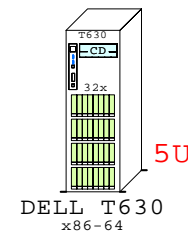

Parts list for the 2P 2x18-Core Dell T630

Part Number	Qty	Description
DELL-T630-A	1	DELL T630 2P 18C E5-2699v3 45MB 8GB 5U T
DVD-SATA	1	DVD SATA Slimline
HDD-1200GB	16	Disk HDD 1200GB 2.5" SAS 10k hot-plug
I-E5-2699v3	1	Intel Xeon E5-2699v3 18-Core 2.3GHz 45M
MEM-8GB	15	Memory 1x 8GB DIMM
PCI-10GbE	1	Ethernet 2x 10GbE PCI HBA
PCI-FC8	2	Fibre Channel 8Gb 2-ch PCI HBA
POWER-2	1	Additional power supply hot-plug
SFF-8DISK	3	Optional 8xHDD/SSD Disk enablement kit
SSD-800GB	16	Disk SSD 800GB 2.5" SAS SLC hot-plug

Made by:
Matti.Patari@Kolumbus.FI

DELL PE T630 Intel E5-2699v3 2P/5U

Haswell
2300MHz 18-Core

Intel Xeon E5-2699v3 x86-64 Max Memory
2300MHz 2P 18-Core **DELL-T630-A** 24x 32GB=
768GB

GE-link to this document: <http://www.goldeneggs.fi/documents/GE-DELL-T630-A.pdf>