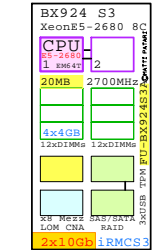

Welcome to GoldenEggs x86 Visual Configurations

<http://www.goldeneggs.fi>

A picture is worth of one thousand words.
It talks all languages.

x86-64 servers: **Dell** **IBM** **HP** **Fujitsu** **SUN** **Acer** **Lenovo** and **Cisco**

4x Gigabit E
Remote Manager

Intel Xeon E5-2699v3 x86-64
2300MHz 2P 18-Core **DELL-R730-A**

Intel Xeon E5-2680 x86-64
2700MHz 2P 8-Core **IBM-7914-L2x**

AMD Opteron 6172 x86-64
2100MHz 2P 12-Core **573088-421 EU**

Dell Blades

Fujitsu

HP Blades

IBM Blades

Cisco Blades

Donate

GoTo PayPal at:
www.GoldenEggs.fi

This x86 site is open, vendor independent.
It is fully funded from my own pocket.
To keep this service running,
Your personal support is welcome.

Matti.Patari@Kolumbus.fi
Helsinki Finland

Older GoldenEggs sites:

<http://h18000.www1.hp.com/info/GECPQA/>

<http://www.openvms.org/pages.php?page=GoldenEggs>

GE-links to x86 COMPARE Pictures:

New <http://www.goldeneggs.fi/documents/GE-COMP-E52600V3-A.pdf>

<http://www.goldeneggs.fi/documents/GE-COMP-E74800V2-A.pdf>

<http://www.goldeneggs.fi/documents/GE-COMPARE-BLADE-A.pdf>

<http://www.goldeneggs.fi/documents/GE-INT-E5-MAP-A.pdf>

GE-link to GE 25 Year-Book

<http://www.goldeneggs.fi/documents/GE-25-YEAR-BOOK.pdf>

Follow GoldenEggs on Twitter:

@goldeneggsfi

GE-Welcome1

©2014 Matti Patari, All rights reserved.

GOLDEN EGGS Visuals™ Helsinki	14-Oct-2014	GE-Welcome1 Matti.Patari@Kolumbus.Fi

Welcome to Visual Configurations
GOLDEN EGGS Visuals, Helsinki

First rev 18-Aug-13