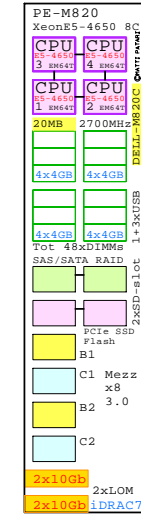

Dell Blades