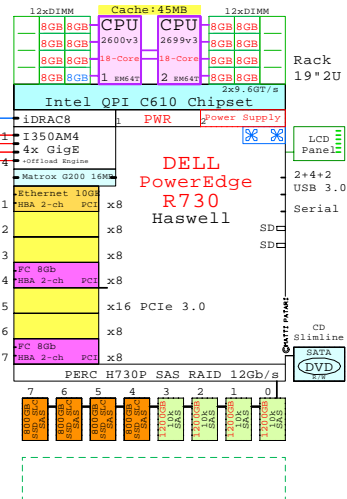

Welcome to GoldenEggs x86 Visual Configurations

<http://www.goldeneggs.fi>

A picture is worth of one thousand words.
It talks all languages.

x86-64 servers: **Dell** **IBM** **HP** **Fujitsu** **SUN** **Acer** **Lenovo** and **Cisco**

4x Gigabit E
Remote Manager

Intel Xeon E5-2699v3 x86-64
2300MHz 2P 18-Core **DELL-R730-A**