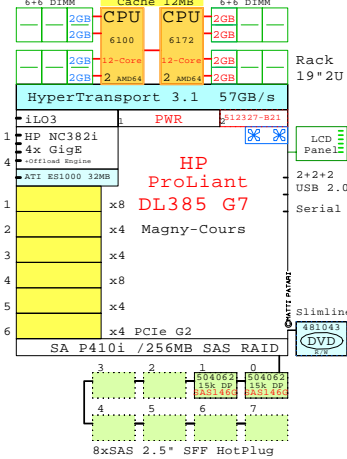

AMD Opteron 6172 x86-64
2100MHz 2P 12-Core **573088-421 EU**