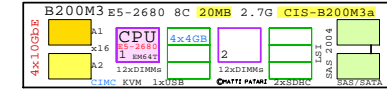

Cisco Blades

Donate

GoTo PayPal at:
www.GoldenEggs.fi

This x86 site is open, vendor independent.
It is fully funded from my own pocket.
To keep this service running,
Your personal support is welcome.

Matti.Patari@Kolumbus.fi
Helsinki Finland

Older GoldenEggs sites:

<http://h18000.www1.hp.com/info/GECPQA/>

<http://www.openvms.org/pages.php?page=GoldenEggs>

GE-links to x86 COMPARE Pictures:

New <http://www.goldeneggs.fi/documents/GE-COMP-E52600V3-A.pdf>

<http://www.goldeneggs.fi/documents/GE-COMP-E74800V2-A.pdf>

<http://www.goldeneggs.fi/documents/GE-COMPARE-BLADE-A.pdf>

<http://www.goldeneggs.fi/documents/GE-INT-E5-MAP-A.pdf>

GE-link to GE 25 Year-Book

<http://www.goldeneggs.fi/documents/GE-25-YEAR-BOOK.pdf>

Follow GoldenEggs on Twitter:

@goldeneggsfi

GE-Welcome1

©2014 Matti Patari, All rights reserved.

GOLDEN EGGS Visuals™ Helsinki	14-Oct-2014	GE-Welcome1 Matti.Patari@Kolumbus.Fi

Welcome to Visual Configurations
GOLDEN EGGS Visuals, Helsinki

First rev 18-Aug-13