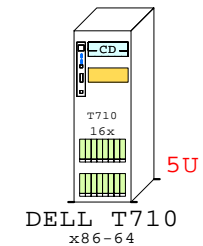

Parts list for the 2P Six-Core DELL Tower T710 system above

Part Number	Qty	Description
1	1	DELL T710 2P I 6C X5670-12MB 6GB 5U Towe
1.1	6	Dell 100GB SATA SSD hot-plug disk 2.5"
1.2	1	Dell Qlogic 10Gb CNA 2-ch adapter
1.3	10	Dell 146GB SAS 15000r hot-plug disk 2.5"
1.4	1	Dell 2950 second power supply
1.5	9	Dell 2GB PE Memory 1x2GB DIMM
1.6	1	Dell SATA DAT Tape Drive
1.7	2	Dell Emulex FC 8Gb 2-ch PCIe HBA
1.8	1	Xeon 6C X5670-12MB 2.93GHz for T710

Westmere-EP Six-Core
2930MHz
5600

Nehalem-EP Quad-Core
2930MHz
5500

Intel Xeon X5670 x86-64
2930MHz 2P-Six-C