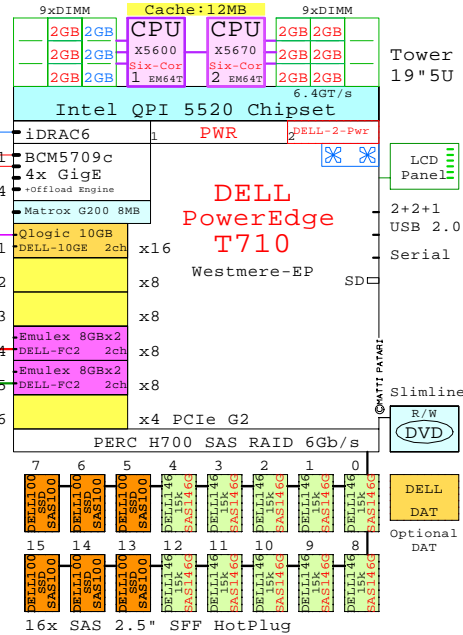

DELL T710  
Xeon 5600

Internal Options:

- DELL-X5670**  
CPU X5670 Six-Cor EM64T  
2nd Six-Core X5670  
2930MHz 12MB
- DELL-2GB-1**  
2GB DDR3-SDRAM  
1x 2GB DIMM
- DELL-4GB-1**  
4GB
- DELL-8GB-1**  
8GB
- DELL-16GB-1**  
16GB
- DELL-2-Pwr**  
2nd Power
- DELL-73GB**  
73GB 15k SAS 2.5"
- DELL-146GB**  
146GB 15k SAS 2.5"
- DELL-300GB**  
300GB 10k SAS 2.5"
- DELL-600GB**  
600GB 10k SAS 2.5"
- DELL-100GB**  
100 SSD SAS 2.5"
- DELL-DVD**  
DVD R/W
- DELL-DAT**  
DAT
- DELL-1GbE**  
Dell GigabitE 2ch  
DELL-2x1GbE  
DELL-1GbE 2ch
- DELL-10GE**  
Qlogic 10Gb  
DELL-10GE 2ch
- DELL-FC2**  
Emulex FC 8Gb 2ch  
DELL-FC2 2ch

Example Configuration  
x86-64

Intel Xeon X5670 x86-64  
2930MHz 2P-Six-C

2x 8Gb Fibre Channel to external storage

Parts list for the 2P Six-Core DELL Tower T710 system above

Part Number	Qty	Description
1	1	DELL T710 2P I 6C X5670-12MB 6GB 5U Towe
1.1	6	Dell 100GB SATA SSD hot-plug disk 2.5"
1.2	1	Dell Qlogic 10Gb CNA 2-ch adapter
1.3	10	Dell 146GB SAS 15000r hot-plug disk 2.5"
1.4	1	Dell 2950 second power supply
1.5	9	Dell 2GB PE Memory 1x2GB DIMM
1.6	1	Dell SATA DAT Tape Drive
1.7	2	Dell Emulex FC 8Gb 2-ch PCIe HBA
1.8	1	Xeon 6C X5670-12MB 2.93GHz for T710