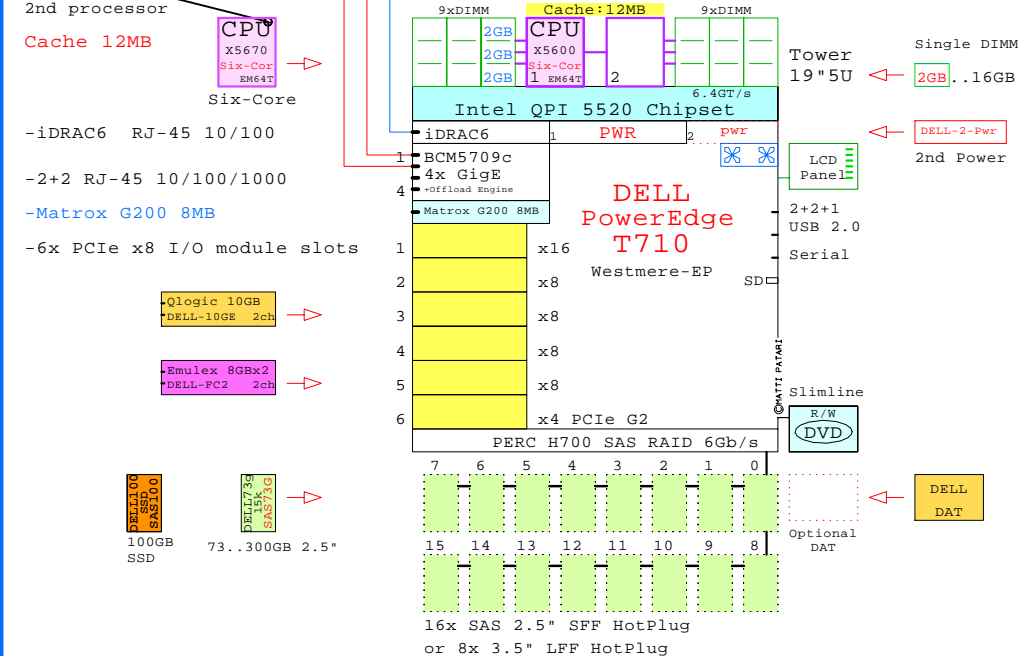

Parts list for the 2P Six-Core DELL Tower T710 system above

Part Number	Qty	Description
1	1	DELL T710 2P I 6C X5670-12MB 6GB 5U Towe
1.1	6	Dell 100GB SATA SSD hot-plug disk 2.5"
1.2	1	Dell Qlogic 10Gb CNA 2-ch adapter
1.3	10	Dell 146GB SAS 15000r hot-plug disk 2.5"
1.4	1	Dell 2950 second power supply
1.5	9	Dell 2GB PE Memory 1x2GB DIMM
1.6	1	Dell SATA DAT Tape Drive
1.7	2	Dell Emulex FC 8Gb 2-ch PCIe HBA
1.8	1	Xeon 6C X5670-12MB 2.93GHz for T710

Westmere-EP Six-Core
2930MHz
5600

Nehalem-EP Quad-Core
2930MHz
5500

Intel Xeon X5670 x86-64
2930MHz 2P-Six-C