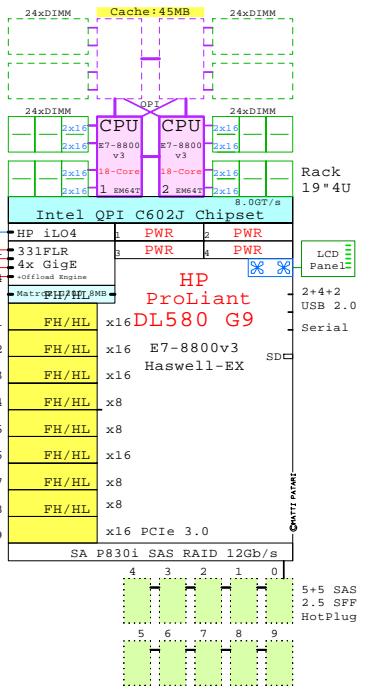

Dell PE x86 Rack, Tower Servers
GOLDEN EGGS Visuals, Helsinki

DELL PowerEdge R930 T630 R730 R630

E7-8800v3
2500MHz 18-Core

Max Memory
 96x 64GB=
6.1TB

Intel Xeon E7-8890v3 x86-64
 2500MHz 4P-18Core **HP-DL580G9-A**