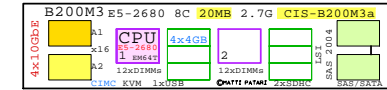

Cisco Blades

Donate

GoTo PayPal at:
www.GoldenEggs.fi

This site is fully funded from my pocket.
To keep this service running,
Your personal support is welcome.

Matti.Patari@Kolumbus.fi
Helsinki Finland

Older GoldenEggs sites:
<http://h18000.www1.hp.com/info/GECPQA/>

GE-links to x86 COMPARE Pictures:

- New <http://www.goldeneggs.fi/documents/GE-COMP-E78800V3-A.pdf>
- <http://www.goldeneggs.fi/documents/GE-COMP-E52600V3-A.pdf>
- <http://www.goldeneggs.fi/documents/GE-COMP-E74800V2-A.pdf>
- <http://www.goldeneggs.fi/documents/GE-COMPARE-BLADE-A.pdf>
- <http://www.goldeneggs.fi/documents/GE-INT-E5-MAP-A.pdf>

GE-link to GE 25 Year-Book

<http://www.goldeneggs.fi/documents/GE-25-YEAR-BOOK.pdf>

Follow GoldenEggs on Twitter:

@goldeneggsfi

GE-Welcome1

©2015 Matti Patari, All rights reserved.

GOLDEN EGGS Visuals™ Helsinki	29-Apr-2015	GE-Welcome1 Matti.Patari@Kolumbus.Fi

Welcome to Visual Configurations
GOLDEN EGGS Visuals, Helsinki

First rev 18-Apr-15