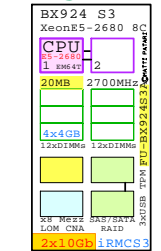

Welcome to GoldenEggs x86 Visual Configurations

<http://www.goldeneggs.fi>

A picture is worth of one thousand words.
It talks all languages.

x86-64 servers: **Dell** **IBM** **HP** **Fujitsu** **SUN** **Acer** **Lenovo** and **Cisco**

4x Gigabit E Remote Manager

Intel Xeon E5-2699v3 x86-64
2300MHz 2P 18-Core **DELL-R730-A**

Intel Xeon E5-2699v3 x86-64
2300MHz 2P 18-Core **LENOVO-RD550-A**

AMD Optreron 6172 x86-64
2100MHz 2P 12-Core **573088-421 EU**

Dell Blades

Fujitsu

HP Blades

IBM Blades

Cisco Blades

Donate

GoTo PayPal at:
www.GoldenEggs.fi

This site is fully funded from my pocket.
To keep this service running,
Your personal support is welcome.

Matti.Patari@Kolumbus.fi
Helsinki Finland

Older GoldenEggs sites:
<http://h18000.www1.hp.com/info/GECPQA/>

GE-links to x86 COMPARE Pictures:

- New <http://www.goldeneggs.fi/documents/GE-COMP-E78800V3-A.pdf>
- <http://www.goldeneggs.fi/documents/GE-COMP-E52600V3-A.pdf>
- <http://www.goldeneggs.fi/documents/GE-COMP-E74800V2-A.pdf>
- <http://www.goldeneggs.fi/documents/GE-COMPARE-BLADE-A.pdf>
- <http://www.goldeneggs.fi/documents/GE-INT-E5-MAP-A.pdf>

GE-link to GE 25 Year-Book

<http://www.goldeneggs.fi/documents/GE-25-YEAR-BOOK.pdf>

Follow GoldenEggs on Twitter:

@goldeneggsfi

GE-Welcome1

©2015 Matti Patari, All rights reserved.

GOLDEN EGGS Visuals™ Helsinki	29-Apr-2015	GE-Welcome1 Matti.Patari@Kolumbus.Fi

Welcome to Visual Configurations
GOLDEN EGGS Visuals, Helsinki

First rev 18-Apr-15