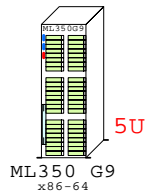

E5-2600v3
2300MHz 18-Core

Max Memory
24x 32GB=
768GB

Intel Xeon E5-2699v3 x86-64
2300MHz 2P 18-Core **HP-ML350G9A**