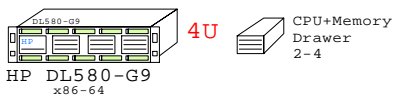

Dell PE x86 Rack, Tower Servers
GOLDEN EGGS Visuals, Helsinki

DELL PowerEdge R930 T630 R730 R630

E7-8800v3
2500MHz 18-Core

Max Memory
 96x 64GB=
6.1TB

Intel Xeon E7-8890v3 x86-64
 2500MHz 4P-18Core **HP-DL580G9-A**