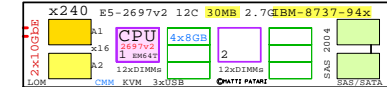

Welcome to GoldenEggs x86 Visual Configurations

<http://www.goldeneggs.fi>

A picture is worth of one thousand words.
It talks all languages.

x86-64 servers: **Dell** **IBM** **HP** **Fujitsu** **SUN** **Acer** **Lenovo** and **Cisco**

4x Gigabit E Remote Manager

Intel Xeon E5-2699v3 x86-64
2300MHz 2P 18-Core **DELL-R730-A**

Intel Xeon E5-2699v3 x86-64
2300MHz 2P 18-Core **LENOVO-RD550-A**

AMD Optreron 6172 x86-64
2100MHz 2P 12-Core **573088-421 EU**

Dell Blades

Fujitsu

HP Blades

IBM Blades

Cisco Blades

Donate

GoTo PayPal at:
www.GoldenEggs.fi

This site is fully funded from my pocket.
To keep this service running,
Your personal support is welcome.

Matti.Patari@Kolumbus.fi
Helsinki Finland

Older GoldenEggs sites:
<http://h18000.www1.hp.com/info/GECPQA/>

GE-links to x86 COMPARE Pictures:

- New <http://www.goldeneggs.fi/documents/GE-COMP-E78800V3-A.pdf>
- <http://www.goldeneggs.fi/documents/GE-COMP-E52600V3-A.pdf>
- <http://www.goldeneggs.fi/documents/GE-COMP-E74800V2-A.pdf>
- <http://www.goldeneggs.fi/documents/GE-COMPARE-BLADE-A.pdf>
- <http://www.goldeneggs.fi/documents/GE-INT-E5-MAP-A.pdf>

GE-link to GE 25 Year-Book

<http://www.goldeneggs.fi/documents/GE-25-YEAR-BOOK.pdf>

Follow GoldenEggs on Twitter:

@goldeneggsfi

GE-Welcome1

©2015 Matti Patari, All rights reserved.

GOLDEN EGGS Visuals™ Helsinki	29-Apr-2015	GE-Welcome1 Matti.Patari@Kolumbus.Fi

Welcome to Visual Configurations
GOLDEN EGGS Visuals, Helsinki

First rev 18-Apr-15