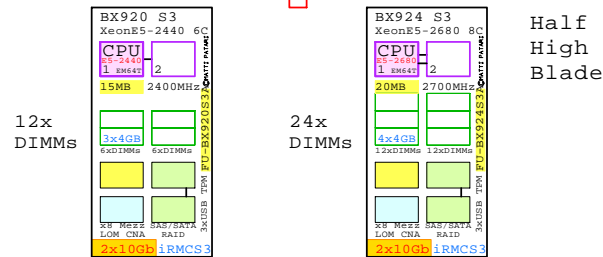

Fibre Channel I/O Modules, B-C

Infiniband I/O Modules, B-D

Optional Power and Fans

Fujitsu PRIMERGY BX900 S2 Blade Server Enclosure, Rack 19" 10U

Server Options

BX920-S3/2400 vs BX924-S3/2600

Enclosure and Server Blades on this page.

Part Number	Qty	Description
FU-BX900S2	1	Fuji BX900 S2 Blade Encl 10U for 18x Bla
FU-BX920S3A	1	Fuji BX920-S3 1x E5-2440 6C 2P 2.4GH-15M
FU-BX924S3A	1	Fuji BX924-S3 1x E5-2680 8C 2P 2.7GH-20M

GoldenEggs Home: <http://www.goldeneggs.fi>