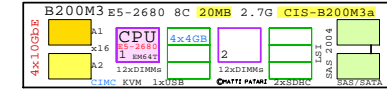

Cisco Blades

Donate

PayPal at:
www.GoldenEggs.fi

This x86 site is open, vendor independent.
It is fully funded from my own pocket.
To keep this service running,
Your personal support is welcome.

Matti.Patari@Kolumbus.fi
Helsinki Finland

Older GoldenEggs sites:

<http://h18000.www1.hp.com/info/GECPQA/>

<http://www.openvms.org/pages.php?page=GoldenEggs>

GE-links to x86 COMPARE Pictures:

- <http://www.goldeneggs.fi/documents/GE-COMPARE-2P-1U-A.pdf>
- <http://www.goldeneggs.fi/documents/GE-COMPARE-2P-2U-A.pdf>
- <http://www.goldeneggs.fi/documents/GE-COMPARE-4P-4U-A.pdf>
- <http://www.goldeneggs.fi/documents/GE-COMPARE-8P-8U-A.pdf>
- <http://www.goldeneggs.fi/documents/GE-COMPARE-TOWER-A.pdf>
- <http://www.goldeneggs.fi/documents/GE-COMPARE-BLADE-A.pdf>
- <http://www.goldeneggs.fi/documents/GE-INT-E5-MAP-A.pdf>
- <http://www.goldeneggs.fi/documents/GE-COMP-E52400-A.pdf>
- <http://www.goldeneggs.fi/documents/GE-COMP-E52600-A.pdf>
- <http://www.goldeneggs.fi/documents/GE-COMP-E54600-A.pdf>

New

Follow GoldenEggs on Twitter:

@goldeneggsfi

GE-links to x86 FAMILY Pictures:

- <http://www.goldeneggs.fi/documents/GE-DELL-FAMILY-A.pdf>
- <http://www.goldeneggs.fi/documents/GE-IBM-FAMILY-A.pdf>
- <http://www.goldeneggs.fi/documents/GE-HP-FAMILY-A.pdf>
- <http://www.goldeneggs.fi/documents/GE-FUJII-FAMILY-A.pdf>
- <http://www.goldeneggs.fi/documents/GE-SUN-FAMILY-A.pdf>
- <http://www.goldeneggs.fi/documents/GE-ACER-FAMILY-A.pdf>
- <http://www.goldeneggs.fi/documents/GE-LENOVO-FAMILY-A.pdf>
- <http://www.goldeneggs.fi/documents/GE-CISCO-FAMILY-A.pdf>

©2012 Matti Patari, All rights reserved.

GOLDEN EGGS Visuals™ Helsinki	06-Feb-2013	GE-Welcome1 Matti.Patari@Kolumbus.Fi

Welcome to Visual Configurations
GOLDEN EGGS Visuals, Helsinki

GE-Welcome1