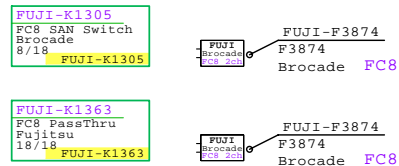

Fujitsu Primergy Blade Servers and BX900 S2 Enclosure, Intel

Link to this document: <http://www.goldeneggs.fi/documents/GE-FUJI-BLADE-A.pdf>

Enclosure Options

2nd Management Module

Ethernet I/O modules, A-C

Fibre Channel I/O Modules, B-C

Infiniband I/O Modules, B-D

Optional Power and Fans

Fujitsu PRIMERGY BX900 S2 Blade Server Enclosure, Rack 19" 10U

Server Options

BX920-S3/2400 vs BX924-S3/2600

Enclosure and Server Blades on this page.

Part Number	Qty	Description
FU-BX900S2	1	Fuji BX900 S2 Blade Encl 10U for 18x Bla
FU-BX920S3A	1	Fuji BX920-S3 1x E5-2440 6C 2P 2.4GH-15M
FU-BX924S3A	1	Fuji BX924-S3 1x E5-2680 8C 2P 2.7GH-20M

GoldenEggs Home: <http://www.goldeneggs.fi>