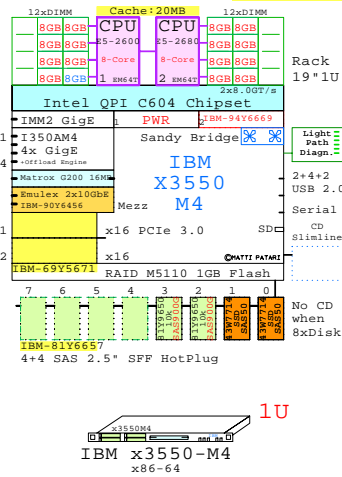

Intel Xeon E5-2680 x86-64
2700MHz 2P 8-Core **IBM-7914-L2x**