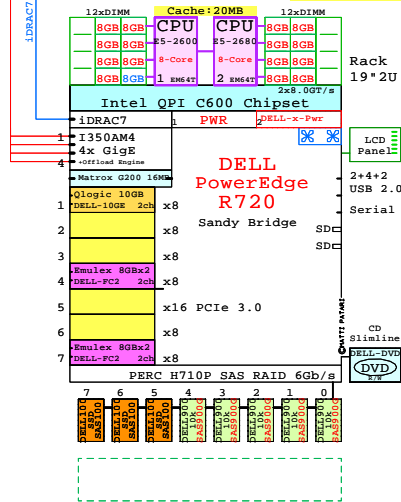

Welcome to GoldenEggs x86 Visual Configurations

<http://www.goldeneggs.fi>

A picture is worth of one thousand words.
It talks all Global languages.

x86-64 servers: **Dell** **IBM** **HP** **Fujitsu** **SUN** **Acer** **Lenovo** and **Cisco**

4x Gigabit E
iDRAC7 Remote Manager

Intel Xeon E5-2680 x86-64
2700MHz 2P 8-Core **DELL-R720-A**