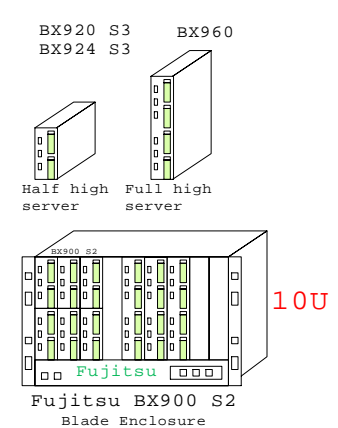

Fibre Channel I/O Modules, B-C

Infiniband I/O Modules, B-D

Optional Power and Fans

Fujitsu PRIMERGY BX900 S2 Blade Server Enclosure, Rack 19" 10U

Server Options

BX920-S3/2400 vs BX924-S3/2600

Enclosure and Server Blades on this page.

Part Number	Qty	Description
FU-BX900S2	1	Fuji BX900 S2 Blade Encl 10U for 18x Bla
FU-BX920S3A	1	Fuji BX920-S3 1x E5-2440 6C 2P 2.4GH-15M
FU-BX924S3A	1	Fuji BX924-S3 1x E5-2680 8C 2P 2.7GH-20M

GoldenEggs Home: <http://www.goldeneggs.fi>