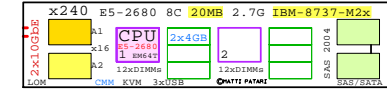

Welcome to GoldenEggs x86 Visual Configurations

<http://www.goldeneggs.fi>

A picture is worth of one thousand words.
It talks all Global languages.

x86-64 servers: **Dell** **IBM** **HP** **Fujitsu** **SUN** **Acer** **Lenovo** and **Cisco**

4x Gigabit E
iDRAC7 Remote Manager

Intel Xeon E5-2680 x86-64
2700MHz 2P 8-Core **DELL-R720-A**

Intel Xeon E5-2680 x86-64
2700MHz 2P 8-Core **IBM-7914-L2x**

AMD Opteron 6172 x86-64
2100MHz 2P 12-Core **573088-421 EU**

Dell Blades

Fujitsu

HP Blades

IBM Blades

Cisco Blades

Donate

PayPal at:
www.GoldenEggs.fi

This x86 site is open, vendor independent.
It is fully funded from my own pocket.
To keep this service running,
Your personal support is welcome.

Matti.Patari@Kolumbus.fi
Helsinki Finland

Older GoldenEggs sites:

<http://h18000.www1.hp.com/info/GECPQA/>

<http://www.openvms.org/pages.php?page=GoldenEggs>

GE-links to x86 COMPARE Pictures:

- <http://www.goldeneggs.fi/documents/GE-COMPARE-2P-1U-A.pdf>
- <http://www.goldeneggs.fi/documents/GE-COMPARE-2P-2U-A.pdf>
- <http://www.goldeneggs.fi/documents/GE-COMPARE-4P-4U-A.pdf>
- <http://www.goldeneggs.fi/documents/GE-COMPARE-8P-8U-A.pdf>
- <http://www.goldeneggs.fi/documents/GE-COMPARE-TOWER-A.pdf>
- <http://www.goldeneggs.fi/documents/GE-COMPARE-BLADE-A.pdf>
- <http://www.goldeneggs.fi/documents/GE-INT-E5-MAP-A.pdf>
- <http://www.goldeneggs.fi/documents/GE-COMP-E52400-A.pdf>
- <http://www.goldeneggs.fi/documents/GE-COMP-E52600-A.pdf>
- <http://www.goldeneggs.fi/documents/GE-COMP-E54600-A.pdf>

New

Follow GoldenEggs on Twitter:

@goldeneggsfi

GE-links to x86 FAMILY Pictures: