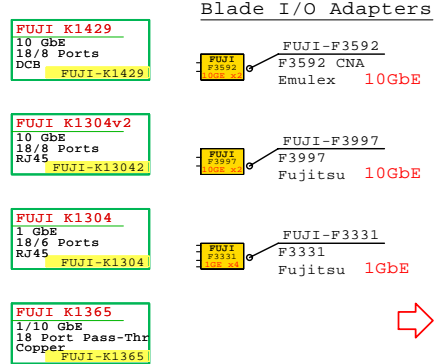

Fujitsu Primergy Blade Servers and BX900 S2 Enclosure, Intel

Link to this document: <http://www.goldeneggs.fi/documents/GE-FUJI-BLADE-A.pdf>

Enclosure Options

2nd Management Module

Ethernet I/O modules, A-C

Fibre Channel I/O Modules, B-C

Infiniband I/O Modules, B-D

Optional Power and Fans

Fujitsu PRIMERGY BX900 S2 Blade Server Enclosure, Rack 19" 10U

Server Options

BX920-S3/2400 vs BX924-S3/2600

Enclosure and Server Blades on this page.

Part Number	Qty	Description
FU-BX900S2	1	Fuji BX900 S2 Blade Encl 10U for 18x Bla
FU-BX920S3A	1	Fuji BX920-S3 1x E5-2440 6C 2P 2.4GH-15M
FU-BX924S3A	1	Fuji BX924-S3 1x E5-2680 8C 2P 2.7GH-20M

GoldenEggs Home: <http://www.goldeneggs.fi>