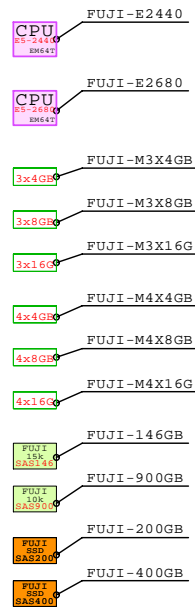

Fujitsu Primergy Blade Servers and BX900 S2 Enclosure, Intel

Link to this document: <http://www.goldeneggs.fi/documents/GE-FUJI-BLADE-A.pdf>

Enclosure Options

2nd Management Module

Ethernet I/O modules, A-C

Fibre Channel I/O Modules, B-C

Infiniband I/O Modules, B-D

Optional Power and Fans

Fujitsu PRIMERGY BX900 S2 Blade Server Enclosure, Rack 19" 10U

Server Options

BX920-S3/2400 vs BX924-S3/2600

Enclosure and Server Blades on this page.

Part Number	Qty	Description
FU-BX900S2	1	Fuji BX900 S2 Blade Encl 10U for 18x Bla
FU-BX920S3A	1	Fuji BX920-S3 1x E5-2440 6C 2P 2.4GH-15M
FU-BX924S3A	1	Fuji BX924-S3 1x E5-2680 8C 2P 2.7GH-20M

GoldenEggs Home: <http://www.goldeneggs.fi>