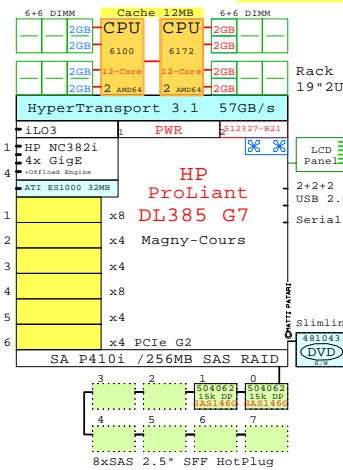

AMD Opteron 6172 x86-64
2100MHz 2P 12-Core **573088-421 EU**