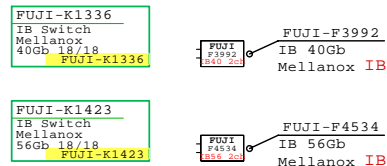

Fujitsu Primergy Blade Servers and BX900 S2 Enclosure, Intel

Link to this document: <http://www.goldeneggs.fi/documents/GE-FUJI-BLADE-A.pdf>

Enclosure Options

2nd Management Module

Ethernet I/O modules, A-C

Fibre Channel I/O Modules, B-C

Infiniband I/O Modules, B-D

Optional Power and Fans

Fujitsu PRIMERGY BX900 S2 Blade Server Enclosure, Rack 19" 10U

Server Options

BX920-S3/2400 vs BX924-S3/2600

Enclosure and Server Blades on this page.