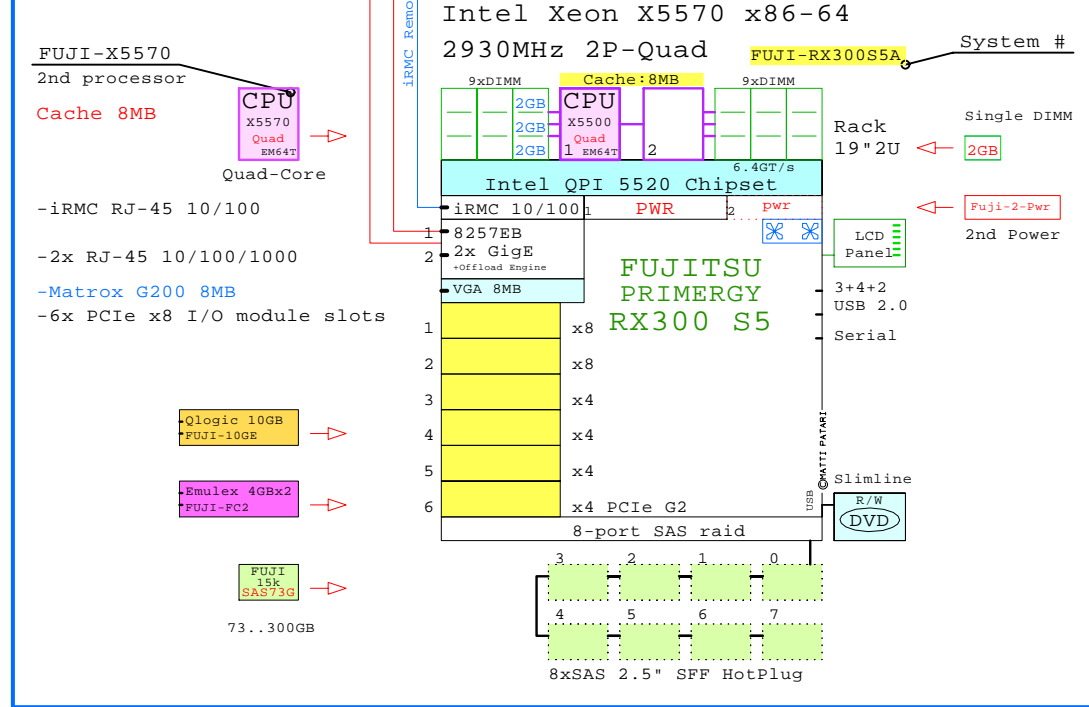

Nehalem EP
2930MHz Quad-Core

MS Windows Server 2003 and 2008
LINUX: Red Hat, SuSE
VMware Virtualization Software

Tip for detail printing:
- Zoom in area of interest
- Print, Print Current View

Golden Eggs Home:
<http://www.goldeneggs.fi>

© 2010 Matti Patari, All rights reserved.

GOLDEN EGGS Visuals™ Helsinki	11-Mar-2010	GE-FUJI-RX300S5-A
	Matti.Patari@Goldeneggs.Fi	

FUJITSU RX300 S5 Intel 5500 2P/2U

FUJITSU RX300S5 2P X5570 2930Mhz
GOLDEN EGGS Visuals, Helsinki