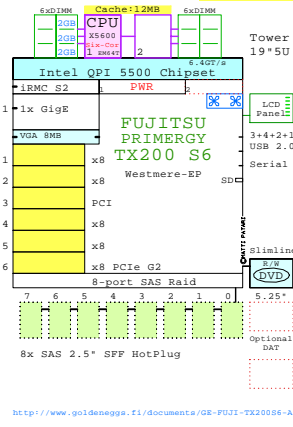

Xeon 2P-5U

Intel Xeon X5670 x86-64
2930MHz 2P-SixC

FUJI-TX200S6A

GE-links to other x86 families:
<http://www.goldeneggs.fi/documents/GE-DELL-FAMILY-A.pdf>
<http://www.goldeneggs.fi/documents/GE-IBM-FAMILY-A.pdf>
<http://www.goldeneggs.fi/documents/GE-HP-FAMILY-A.pdf>
<http://www.goldeneggs.fi/documents/GE-SUN-FAMILY-A.pdf>

Created by:
Matti.Patari@Kolumbus.Fi
Helsinki

Tip for detail printing:
- Zoom in area of interest
- Print, Print Current View

GoldenEggs Home:
<http://www.goldeneggs.fi>

Note:
Link to TX200 S6
GoldenEggs
document

© 2011 Matti Patari, All rights reserved.		
GOLDEN EGGS Visuals™ Helsinki	30-Jan-2011	GE-FUJI-FAMILY-A
		Matti.Patari@Kolumbus.fi
Fujitsu x86 Server 8P,4P,2P Intel GOLDEN EGGS Visuals, Helsinki