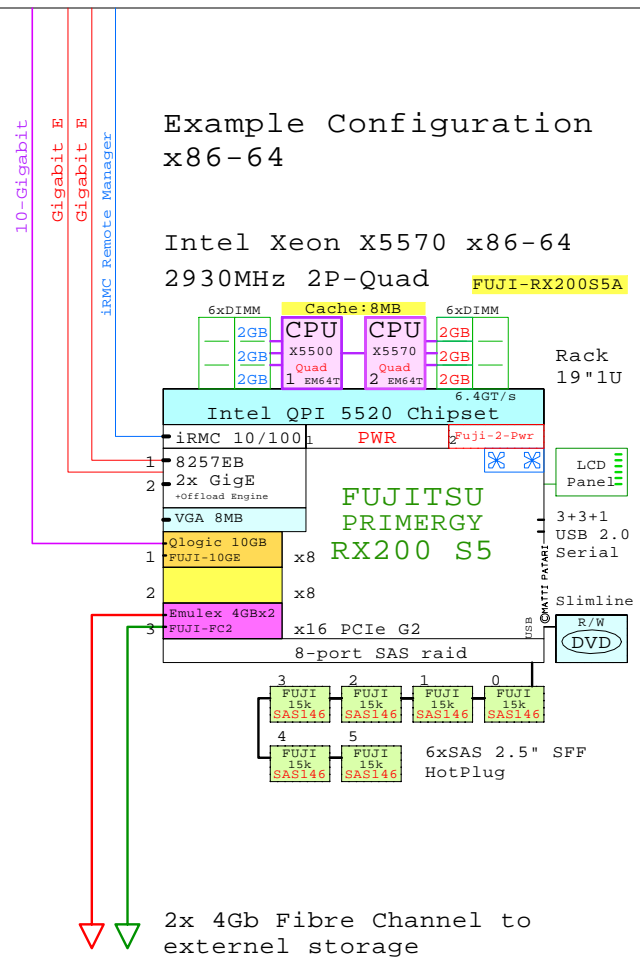

2x 4Gb Fibre Channel to external storage

Example Configuration
x86-64

Intel Xeon X5570 x86-64
2930MHz 2P-Quad FUJI-RX200S5A