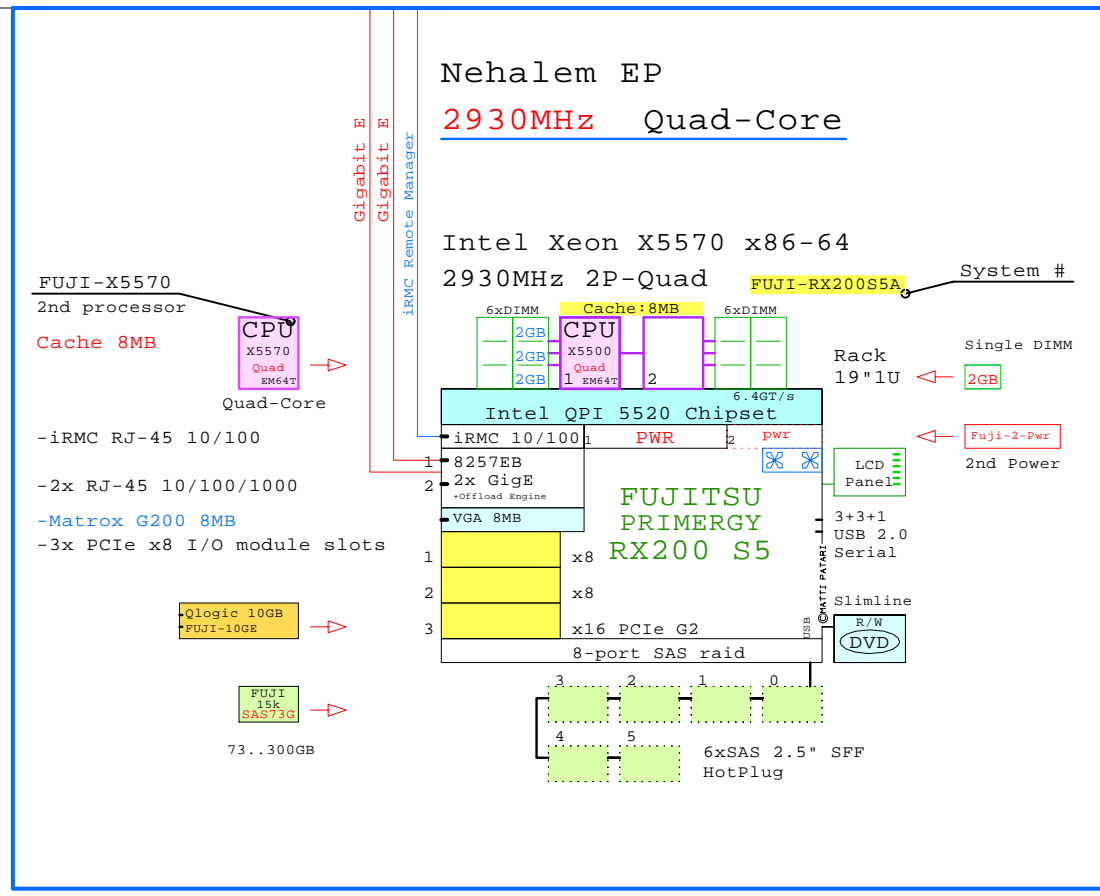

Internal Options:

++ Plus many more std PCIe I/O modules...

2x 4Gb Fibre Channel to external storage

Example Configuration
x86-64

Intel Xeon X5570 x86-64
2930MHz 2P-Quad FUJI-RX200S5A

Nehalem EP
2930MHz Quad-Core