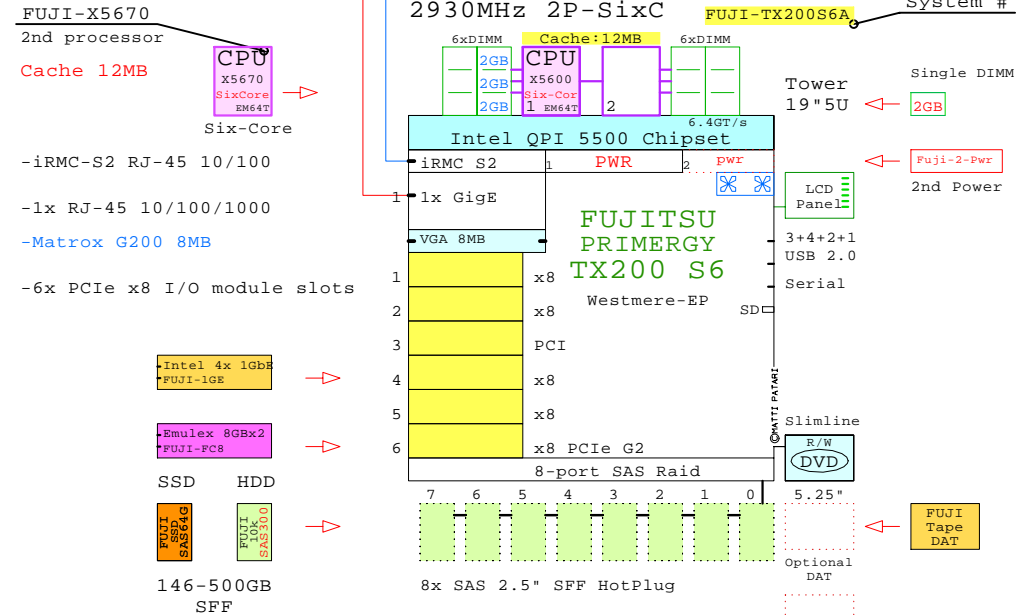

Link to this document: <http://www.goldeneggs.fi/documents/GE-FUJI-TX200S6-A.pdf>

MS Windows Server 2003 and 2008
LINUX: Red Hat, SuSE
VMware Virtualization Software

Tip for detail printing:
- Zoom in area of interest
- Print, Print Current View

GoldenEggs Home:
<http://www.goldeneggs.fi>

© 2010 Matti Patari, All rights reserved.

GOLDEN EGGS Visuals™ Helsinki	21-Dec-2010	GE-FUJI-TX200S6-A Matti.Patari@Kolumbus.Fi

FUJITSU TX200S6 2P X5670 2930Mhz
GOLDEN EGGS Visuals, Helsinki