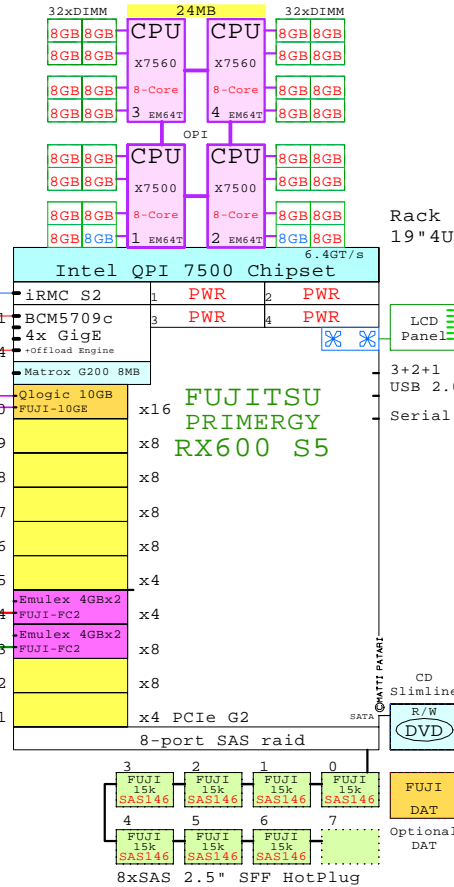

Tip for detail printing:
- Zoom in area of interest
- Print, Print Current View

2x 10-Gigabit Remote Manager
4x Gigabit E
2x 4Gb Fibre Channel to external storage

Example Configuration
x86-64

Intel Xeon X7560 x86-64
2260MHz 4P-8Core **FUJI-RX600-S5**