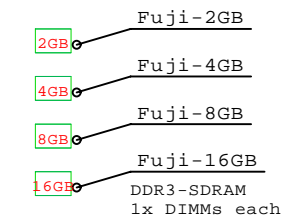

RX200 S5
Xeon 5500

Internal Options:

++ Plus many more std PCIe I/O modules...