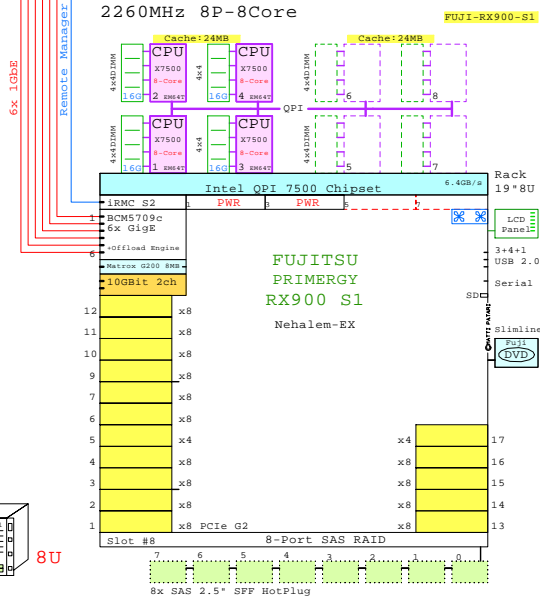

Fujitsu Primergy x86 Server Family

GE-link to this document: <http://www.goldeneggs.fi/documents/GE-FUJI-FAMILY-A.pdf>

Fujitsu Rack Servers

Xeon 8P-8U

Intel Xeon X7560 x86-64
2260MHz 8P-8Core

FUJI-EX900-S1