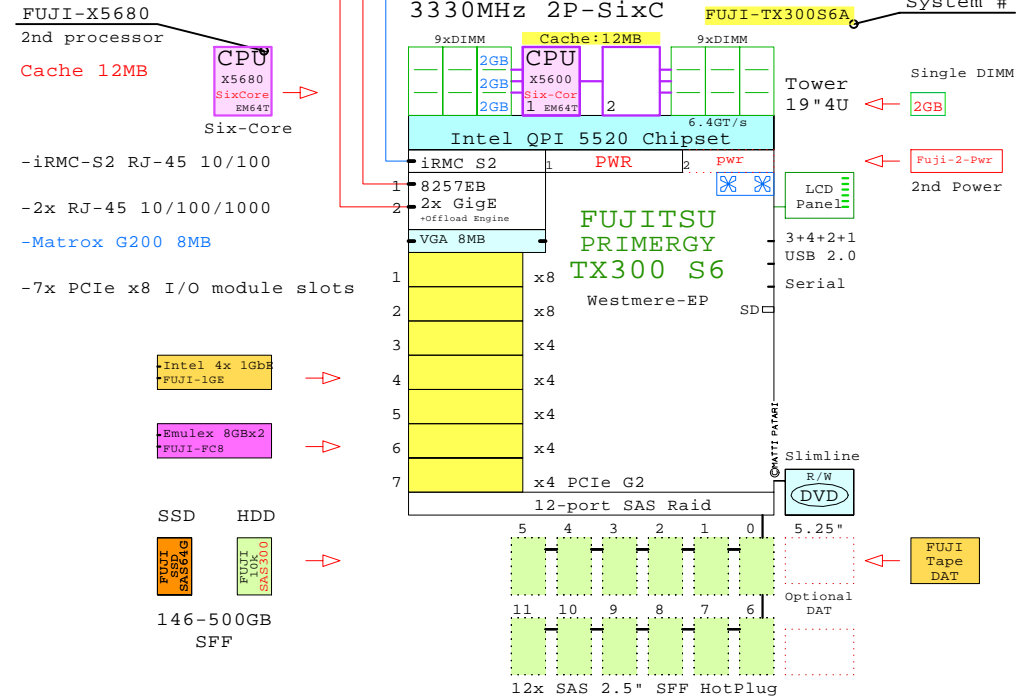

Link to this document: <http://www.goldeneggs.fi/documents/GE-FUJI-TX300S6-A.pdf>

MS Windows Server 2003 and 2008
LINUX: Red Hat, SuSE
VMware Virtualization Software

Tip for detail printing:
- Zoom in area of interest
- Print, Print Current View

GoldenEggs Home:
<http://www.goldeneggs.fi>

© 2010 Matti Patari, All rights reserved.

GOLDEN EGGS Visuals™ Helsinki	21-Dec-2010	GE-FUJI-TX300S6-A Matti.Patari@Kolumbus.Fi

FUJITSU TX300S6 2P X5680 3330Mhz
GOLDEN EGGS Visuals, Helsinki