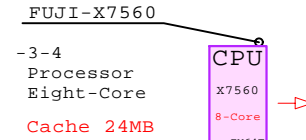

Nehalem EX
2260MHz Eight-Core

Intel Xeon X7560 x86-64 System #
2260MHz 4P-8Core **FUJI-RX600-S5**