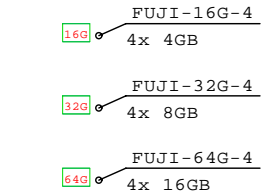

RX900 S1
Xeon X7560

Internal Options:

Memory Option
Four DIMMs
16GB =4x4GB

FUJI-1-PWR
Power Supply, Need Two

FUJI-73GB
73GB 15k SAS 2.5"

FUJI-146GB
146GB 15k SAS 2.5"

FUJI-300GB
300GB 10k SAS 2.5"

FUJI-64G-SS
64GB SSD SAS 2.5"