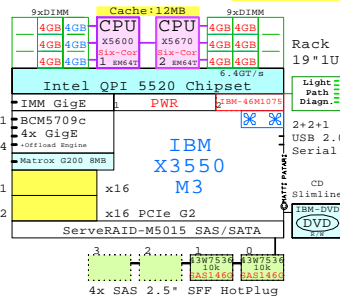

2x 8Gb Fibre Channel to external storage

Intel Xeon X5670 x86-64

2930MHz 2P-Six-C **IBM-7944-M2x**