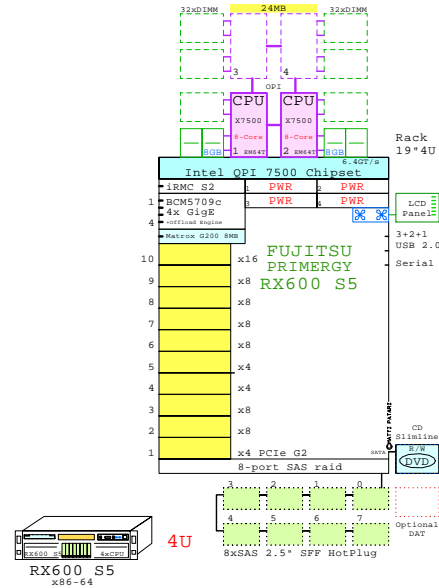

Xeon 4P-4U

Intel Xeon X7560 x86-64
2260MHz 4P-8Core

FUJI-RX600-S5