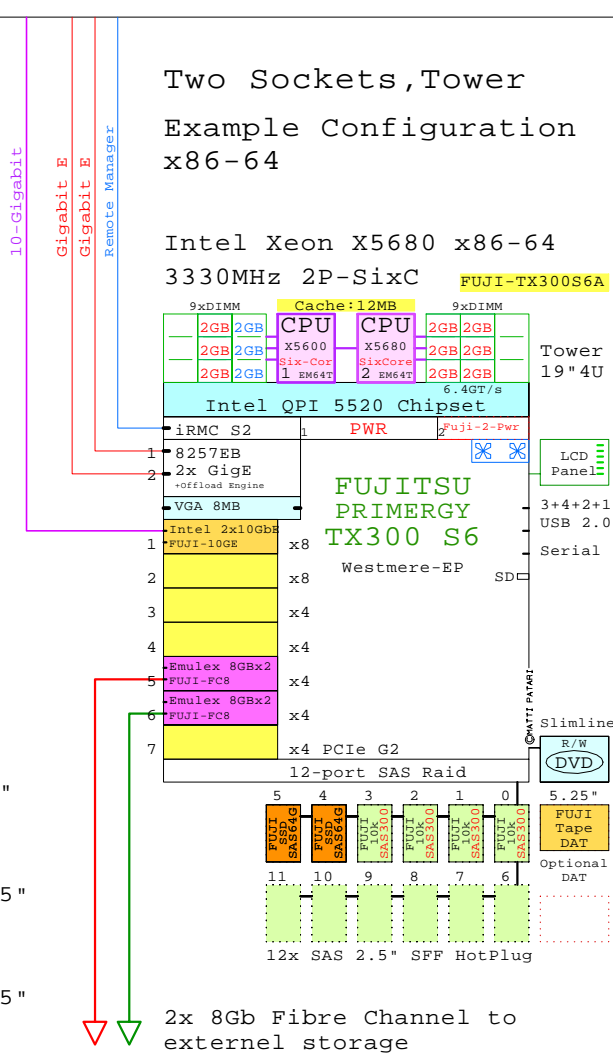

TX300 S6
Xeon 5600

Internal Options:

- **FUJI-X5680**
  CPU X5680 SixCore EM64T
  2nd Six-Core X5680
  3330MHz 12MB
- **Fuji-2GB**
  2GB
- **Fuji-4GB**
  4GB
- **Fuji-8GB**
  8GB
- **Fuji-16GB**
  16GB
- DDR3-SDRAM
  1x DIMMs each
- **FUJI-2-Pwr**
  Fuji-2-Pwr
  2nd Power
- **FUJI-73GB**
  FUJI 15k SAS73G
  73GB 15k SAS 2.5"
- **FUJI-146GB**
  FUJI 15k SAS146
  146GB 15k SAS 2.5"
- **FUJI-300GB**
  FUJI 10k SAS300
  300GB 10k SAS 2.5"
- **FUJI-64G-SS**
  FUJI 80k SAS64G
  64GB SSD SAS 2.5"
- **FUJI-DAT**
  FUJI Tape DAT
  DAT Tape
- **FUJI-1GE**
  Intel 4x 1GbE
  FUJI-1GE
- **FUJI-10GE**
  Intel 2x10GbE
  FUJI-10GE
- **FUJI-FC8**
  Emulex 8GBx2
  FUJI-FC8
  Emulex 2xFC8

2x 8Gb Fibre Channel to external storage

Parts list for this 2P Six-Core Fujitsu TX300 S6 system

Part Number	Qty	Description
1	1	FU-TX300S6A 1 Fuji TX300 S6 2P I 6C X5680-12MB 6GB 4U
1.1	1	FUJI-10GE 1 FUJI Intel 2x 10GbE server adapter
1.2	1	FUJI-2-Pwr 1 Fuji RX3xx second power supply
1.3	9	FUJI-2GB 9 Fuji 2GB Memory 2x1GB RX600 S4
1.4	4	FUJI-300GB 4 Fuji 300GB SAS 10000r HotPlug 2.5" disk
1.5	2	FUJI-64G-SS 2 Fuji 64GB SAS SSD hot-plug disk 2.5"
1.6	1	FUJI-DAT 1 Fujitsu SATA DAT Tape Drive
1.7	2	FUJI-FC8 2 FUJI Emulex FC 8Gb 2-ch PCIe HBA
1.8	1	FUJI-X5680 1 Xeon 6C X5680-12MB 3.33GHz for TX300S6

FUJITSU TX300 S6 Intel 5600 2P/4U

Westmere-EP
3330MHZ Six-Core