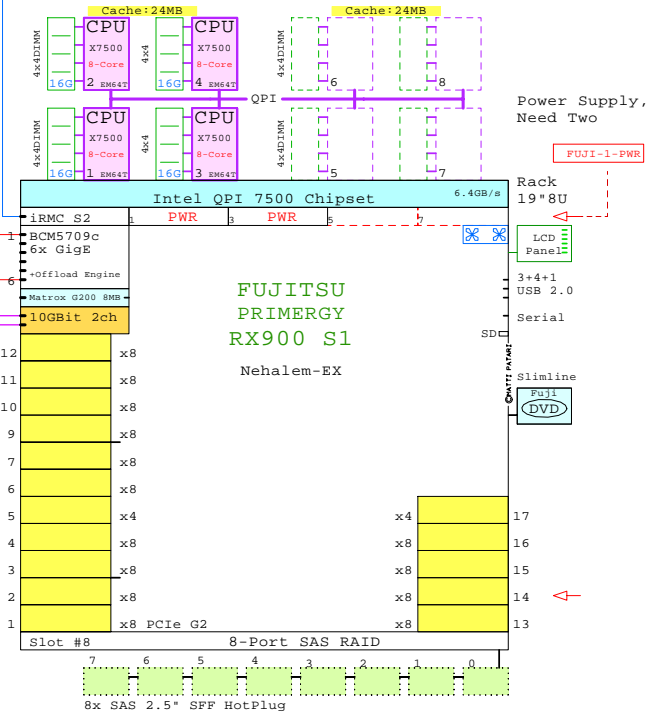

Nehalem-EX

2260MHz Eight-Core 8-Sockets

MAX Memory
128x 16GB
= 2TB

Intel Xeon X7560 x86-64
2260MHz 8P-8Core