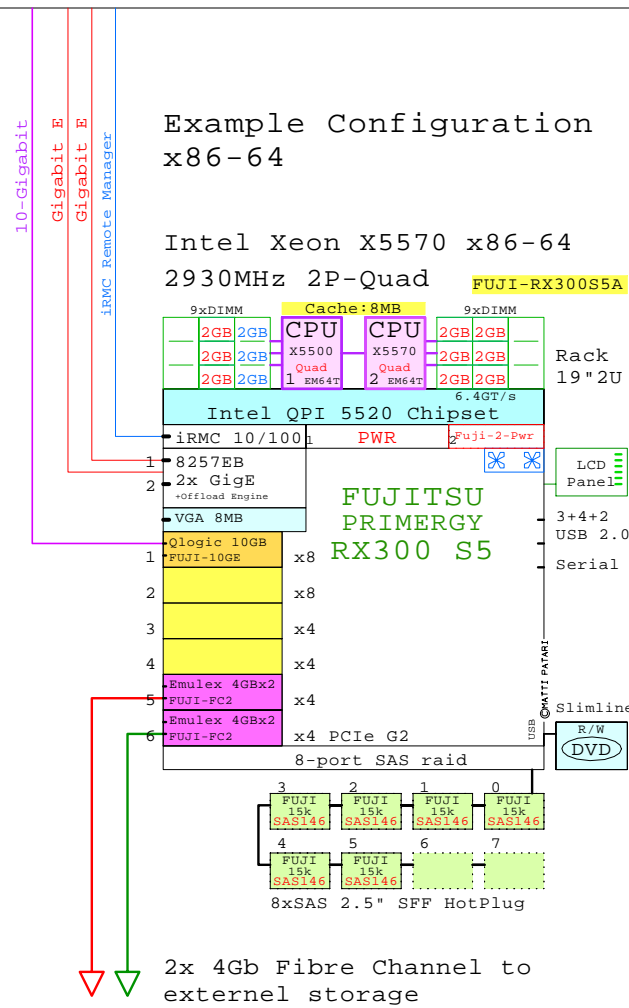

RX300 S5
Xeon 5500

Internal Options:

- **FUJI-X5570**
  2nd Quad-Core x5570
  2930MHz 8MB
- **Fuji-2GB**
- **Fuji-4GB**
- **Fuji-8GB**
- **Fuji-16GB**
- **DDR3-SDRAM**
  1x DIMMs each
- **FUJI-2-Pwr**
  2nd Power
- **FUJI-36GB**
  36GB 15k SAS 2.5"
- **FUJI-73GB**
  73GB 15k SAS 2.5"
- **FUJI-146GB**
  146GB 10k SAS 2.5"

2x 4Gb Fibre Channel to external storage

Parts list for the 2P Quad-Core Fujitsu RX300 S5 system above

Part Number	Qty	Description
1	1	FU-RX300S5A 1 Fuji RX300 S5 2P I QC X5570-8MB 6GB 2U
1.1	1	FUJI-10GE 1 FUJI Qlogic 10Gb CNA server adapter
1.2	6	FUJI-146GB 6 Fuji 146GB SAS 15000r HotPlug 2.5\"/>

- **FUJI-10GE**
  Qlogic 10Gb CNA HBA
- **FUJI-FC2**
  Emulex FC 4Gb 2-ch

++ Plus many more std PCIe I/O modules...