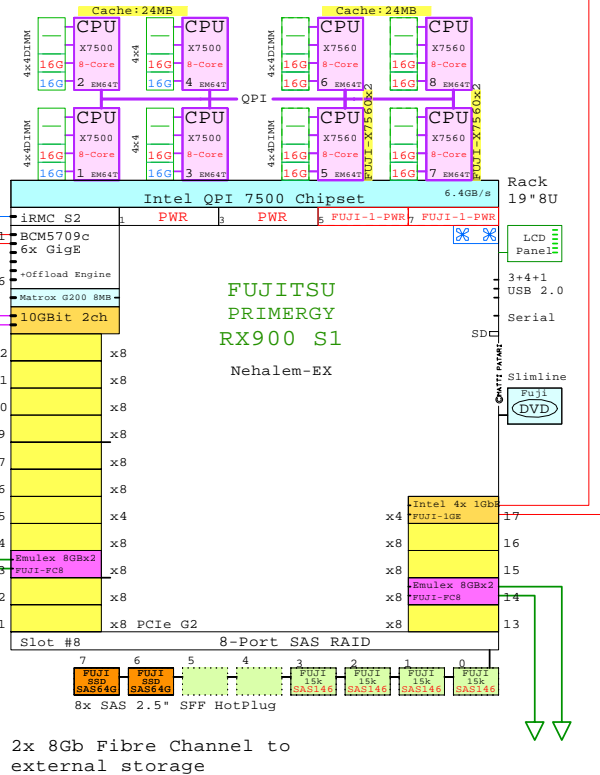

RX900 S1
Xeon X7560

Internal Options:

Memory Option
Four DIMMs
16GB =4x4GB

FUJI-1-PWR
Power Supply, Need Two

FUJI-73GB
73GB 15k SAS 2.5"

FUJI-146GB
146GB 15k SAS 2.5"

FUJI-300GB
300GB 10k SAS 2.5"

FUJI-64G-SS
64GB SSD SAS 2.5"

FUJI-1GE
Intel 4x1GbE

FUJI-10GE
Intel 2x10GbE

FUJI-FC8
Emulex 2xFC8

Example Configuration
x86-64

Intel Xeon X7560 x86-64
2260MHz 8P-8Core