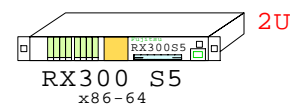

Nehalem EP
2930MHz Quad-Core

MS Windows Server 2003 and 2008
LINUX: Red Hat, SuSE
VMware Virtualization Software

Tip for detail printing:
- Zoom in area of interest
- Print, Print Current View

Golden Eggs Home:
<http://www.goldeneggs.fi>

© 2010 Matti Patari, All rights reserved.

GOLDEN EGGS Visuals™ Helsinki	11-Mar-2010	GE-FUJI-RX300S5-A
	Matti.Patari@Goldeneggs.Fi	

FUJITSU RX300 S5 Intel 5500 2P/2U

FUJITSU RX300S5 2P X5570 2930Mhz
GOLDEN EGGS Visuals, Helsinki