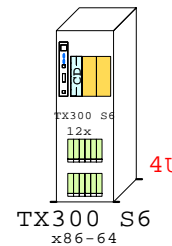

2x 8Gb Fibre Channel to external storage

Parts list for this 2P Six-Core Fujitsu TX300 S6 system

Part Number	Qty	Description
1	1	FU-TX300S6A 1 Fuji TX300 S6 2P I 6C X5680-12MB 6GB 4U
1.1	1	FUJI-10GE 1 FUJI Intel 2x 10GbE server adapter
1.2	1	FUJI-2-Pwr 1 Fuji RX3xx second power supply
1.3	9	FUJI-2GB 9 Fuji 2GB Memory 2x1GB RX600 S4
1.4	4	FUJI-300GB 4 Fuji 300GB SAS 10000r HotPlug 2.5" disk
1.5	2	FUJI-64G-SS 2 Fuji 64GB SAS SSD hot-plug disk 2.5"
1.6	1	FUJI-DAT 1 Fujitsu SATA DAT Tape Drive
1.7	2	FUJI-FC8 2 FUJI Emulex FC 8Gb 2-ch PCIe HBA
1.8	1	FUJI-X5680 1 Xeon 6C X5680-12MB 3.33GHz for TX300S6