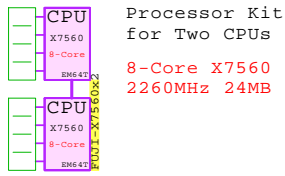

RX900 S1
Xeon X7560

Internal Options:

Memory Option
Four DIMMs
16GB =4x4GB

FUJI-1-PWR
Power Supply, Need Two

FUJI-73GB
73GB 15k SAS 2.5"

FUJI-146GB
146GB 15k SAS 2.5"

FUJI-300GB
300GB 10k SAS 2.5"

FUJI-64G-SS
64GB SSD SAS 2.5"