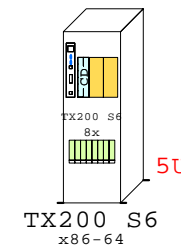

TX200 S6
x86-64

MS Windows Server 2003 and 2008
LINUX: Red Hat, SuSE
VMware Virtualization Software

Tip for detail printing:
- Zoom in area of interest
- Print, Print Current View

GoldenEggs Home:
<http://www.goldeneggs.fi>

© 2010 Matti Patari, All rights reserved.

GOLDEN EGGS Visuals™ Helsinki	21-Dec-2010	GE-FUJI-TX200S6-A Matti.Patari@Kolumbus.Fi

FUJITSU TX200S6 2P X5670 2930Mhz
GOLDEN EGGS Visuals, Helsinki