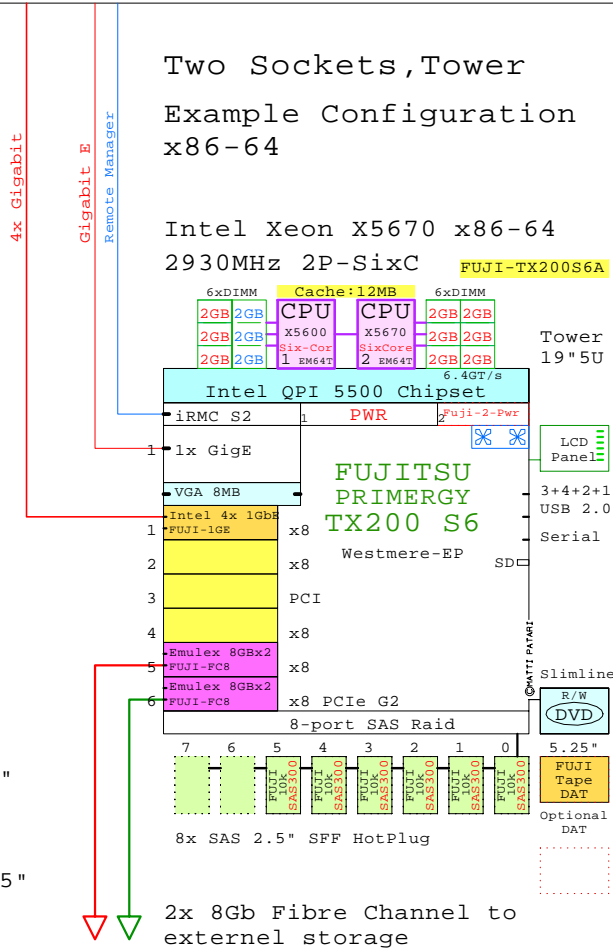

Parts list for this 2P Six-Core Fujitsu TX200 S6 system

Part Number	Qty	Description
1	FU-TX200S6A	1 Fuji TX200 S6 2P I 6C X5670-12MB 6GB 5U
1.1	FUJI-1GE	1 FUJI 1000PT 4x 1GbE server adapter
1.2	FUJI-2-Pwr	1 Fuji RX3xx second power supply
1.3	FUJI-2GB	9 Fuji 2GB Memory 2x1GB RX600 S4
1.4	FUJI-300GB	6 Fuji 300GB SAS 10000r HotPlug 2.5" disk
1.5	FUJI-DAT	1 Fujitsu SATA DAT Tape Drive
1.6	FUJI-FC8	2 FUJI Emulex FC 8Gb 2-ch PCIe HBA
1.7	FUJI-X5670	1 Xeon 6C X5670-12MB 2.93GHz for TX200S6