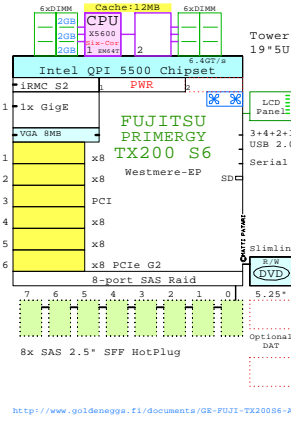

Xeon 2P-5U

Intel Xeon X5670 x86-64
2930MHz 2P-SixC

FUJI-TX200S6A

GE-links to other x86 families:

- <http://www.goldeneggs.fi/documents/GE-DELL-FAMILY-A.pdf>
- <http://www.goldeneggs.fi/documents/GE-IBM-FAMILY-A.pdf>
- <http://www.goldeneggs.fi/documents/GE-HP-FAMILY-A.pdf>
- <http://www.goldeneggs.fi/documents/GE-SUN-FAMILY-A.pdf>

Created by:
Matti.Patari@Kolumbus.Fi
Helsinki

Tip for detail printing:
- Zoom in area of interest
- Print, Print Current View

GoldenEggs Home:
<http://www.goldeneggs.fi>

Note:
Link to TX200 S6
GoldenEggs
document

© 2011 Matti Patari, All rights reserved.

GOLDEN EGGS Visuals™ Helsinki	30-Jan-2011	GE-FUJI-FAMILY-A
		Matti.Patari@Kolumbus.fi
Fujitsu x86 Server 8P,4P,2P Intel GOLDEN EGGS Visuals, Helsinki