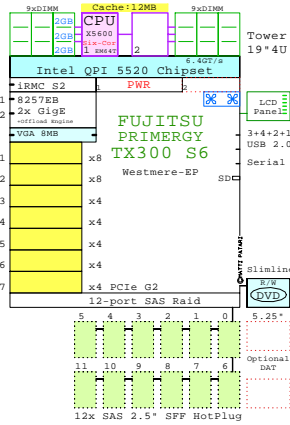

Fujitsu Tower Servers

Xeon 2P-4U

Intel Xeon X5680 x86-64
3330MHz 2P-SixC

FUJI-TX300S6A