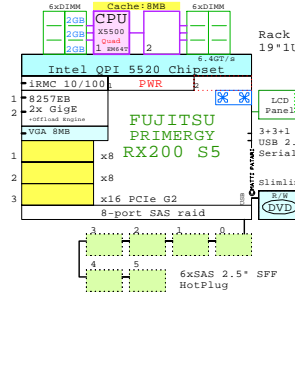

Xeon 2P-1U

Intel Xeon X5570 x86-64
2930MHz 2P-Quad

FUJI-RX200S5A