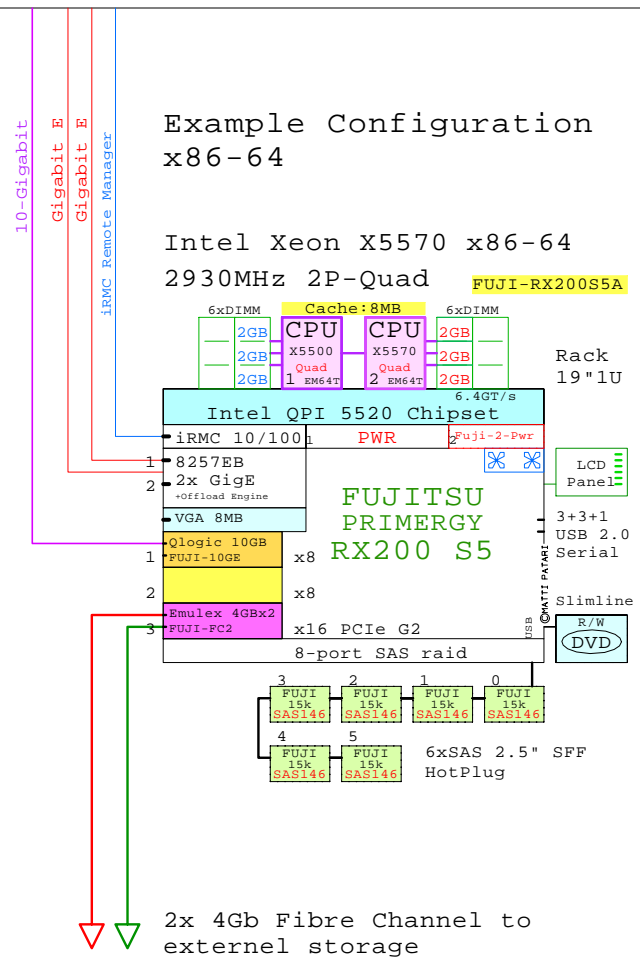

Example Configuration
x86-64

Intel Xeon X5570 x86-64
2930MHz 2P-Quad FUJI-RX200S5A

2x 4Gb Fibre Channel to
external storage

Parts list for the 2P Quad-Core Fujitsu RX200 S5 system above

	Part Number	Qty	Description
1	FU-RX200S5A	1	Fuji RX200 S5 2P I QC X5570-8MB 6GB 1U
1.1	FUJI-10GE	1	FUJI Qlogic 10Gb CNA server adapter
1.2	FUJI-146GB	6	Fuji 146GB SAS 15000r HotPlug 2.5" disk
1.3	FUJI-2-Pwr	1	Fuji RX3xx second power supply
1.4	FUJI-2GB	3	Fuji 2GB Memory 2x1GB RX600 S4
1.5	FUJI-FC2	1	FUJI Emulex FC 4Gb 2-ch PCIe HBA
1.6	FUJI-X5570	1	Xeon QC X5570-8MB 2.93GHz for x3650M2

Nehalem EP
2930MHz Quad-Core