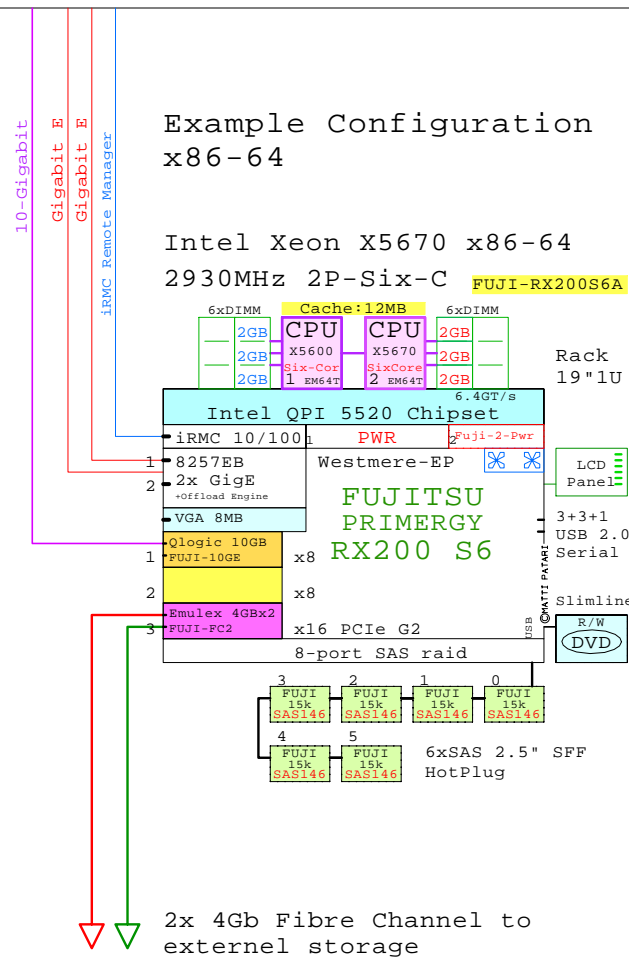

RX200 S6
Xeon 5600

Internal Options:

- FUJI-X5670**
CPU X5670 SixCore EM64T
2nd Six-Core X5670
2930MHz 12MB
- Fuji-2GB**
2GB
- Fuji-4GB**
4GB
- Fuji-8GB**
8GB
- Fuji-16GB**
16GB
- DDR3-SDRAM
1x DIMMs each
- FUJI-2-Pwr**
Fuji-2-Pwr
2nd Power
- FUJI-36GB**
FUJI 15k SAS36G
36GB 15k SAS 2.5"
- FUJI-73GB**
FUJI 15k SAS73G
73GB 15k SAS 2.5"
- FUJI-146GB**
FUJI 15k SAS146
146GB 10k SAS 2.5"

2x 4Gb Fibre Channel to external storage

- FUJI-10GE**
Qlogic 10Gb CNA HBA
FUJI-10GE
- FUJI-FC2**
Emulex FC 4Gb 2-ch
FUJI-FC2

Parts list for the 2P Six-Core Fujitsu RX200 S6 system above

	Part Number	Qty	Description
1	FU-RX200S6A	1	Fuji RX200 S6 2P I 6C X5670-12MB 6GB 1U
1.1	FUJI-10GE	1	FUJI Intel 2x 10GbE server adapter
1.2	FUJI-146GB	6	Fuji 146GB SAS 15000r HotPlug 2.5" disk
1.3	FUJI-2-Pwr	1	Fuji RX3xx second power supply
1.4	FUJI-2GB	3	Fuji 2GB Memory 2x1GB RX600 S4
1.5	FUJI-FC2	1	FUJI Emulex FC 4Gb 2-ch PCIe HBA
1.6	FUJI-X5670	1	Xeon 6C X5670-12MB 2.93GHz for TX200S6