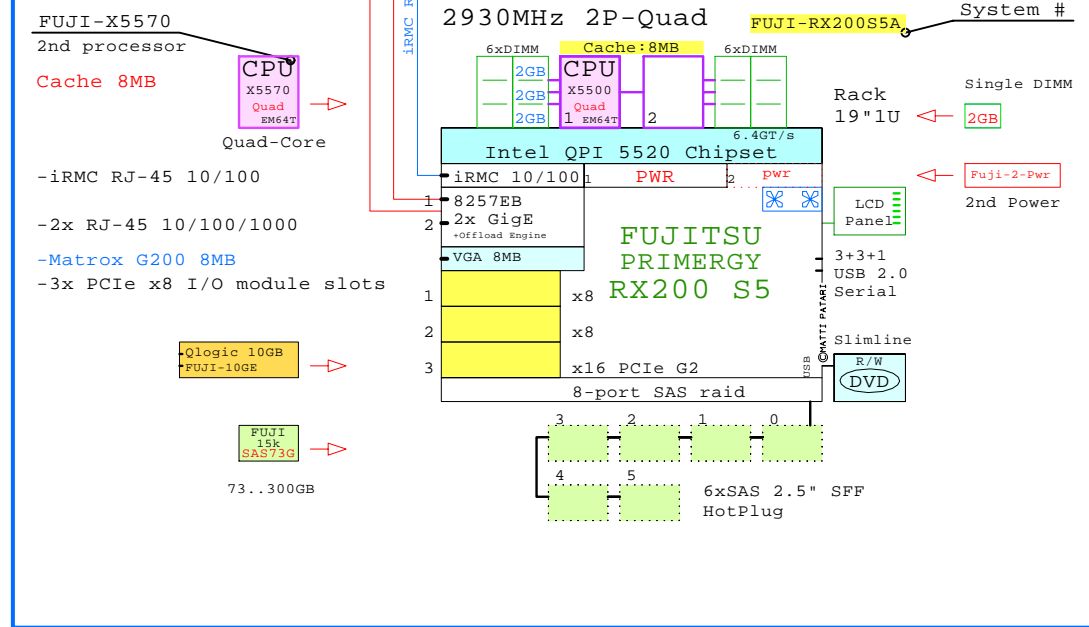

FUJI-X5570 2nd processor
Cache 8MB
Intel Xeon X5570 x86-64
2930MHz 2P-Quad FUJI-RX200S5A System #

-iRMC RJ-45 10/100
-2x RJ-45 10/100/1000
-Matrox G200 8MB
-3x PCIe x8 I/O module slots

MS Windows Server 2003 and 2008
LINUX: Red Hat, SuSE
VMware Virtualization Software

Tip for detail printing:
- Zoom in area of interest
- Print, Print Current View

Golden Eggs Home:
<http://www.goldeneggs.fi>

© 2010 Matti Patari, All rights reserved.

GOLDEN EGGS Visuals™ Helsinki	11-Mar-2010	GE-FUJI-RX200S5-A Matti.Patari@Goldeneggs.Fi

FUJITSU RX200 S5 Intel 5500 2P/1U

FUJITSU RX200S5 2P X5570 2930Mhz
GOLDEN EGGS Visuals, Helsinki