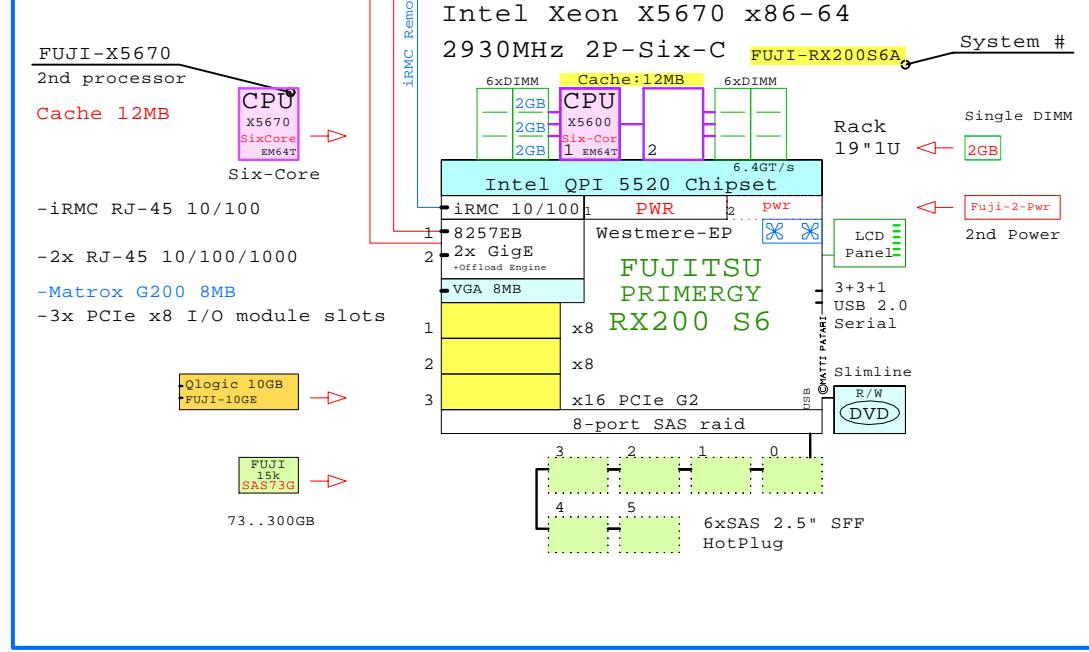

GE-link to this document: <http://www.goldeneggs.fi/documents/GE-FUJI-RX200S6-A.pdf>

MS Windows Server 2003 and 2008
LINUX: Red Hat, SuSE
VMware Virtualization Software

Tip for detail printing:
- Zoom in area of interest
- Print, Print Current View

Golden Eggs Home:
<http://www.goldeneggs.fi>

© 2010 Matti Patari, All rights reserved.

GOLDEN EGGS Visuals™ Helsinki	03-Feb-2012	GE-FUJI-RX200S6-A Matti.Patari@Kolumbus.fi

FUJITSU RX200S6 2P X5670 2930Mhz
GOLDEN EGGS Visuals, Helsinki