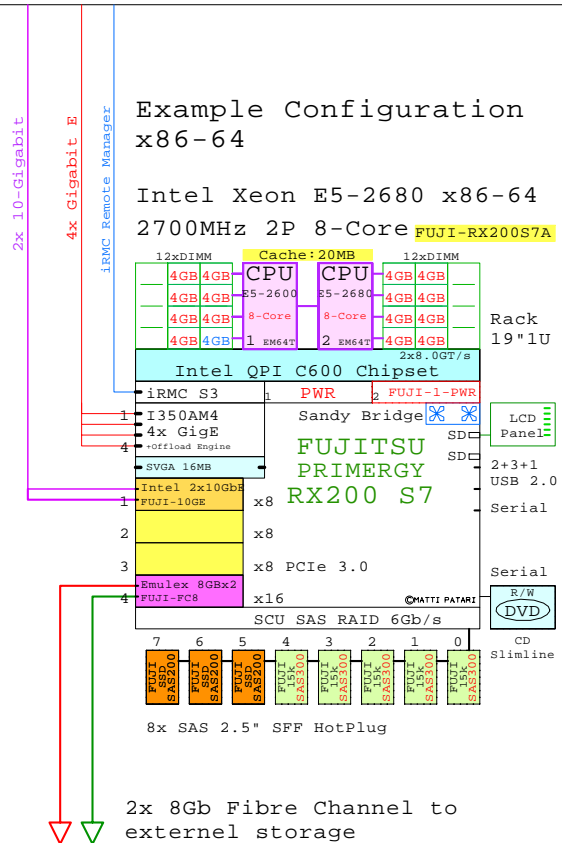

FUJITSU RX200 S7  
Xeon E5-2680

Internal Options:

- CPU** FUJI-E5680  
E5-2680 2nd Eight-Core E5-2680 20MB 2700MHz 130W 8-Core EM64T
- 4GB** FUJI-1X4GB  
DDR3-1333 1x DIMMs each
- 8GB** FUJI-1X8GB
- 16G** FUJI-1X16G
- 32G** FUJI-1X32G
- FUJI-1-PWR** FUJI-1-PWR  
2nd Power 800W
- FUJI-300GB** FUJI 15k SAS300  
300GB 15k SAS 2.5"
- FUJI-600GB** FUJI 10k SAS600  
600GB 10k SAS 2.5"
- FUJI-900GB** FUJI 10k SAS900  
900GB 10k SAS 2.5"
- FUJI-200GB** FUJI ssp SAS200  
200GB SSD SAS 2.5"
- FUJI-DAT** FUJI Tape DAT  
DAT 72 HH Tape
- FUJI-RAID** FUJI SAS Raid FUJI-RAID  
Fuji SAS Raid
- Intel 4x 1Gb** FUJI-1GE  
Fuji GigabitE 2ch
- Intel 2x10Gb** FUJI-10GE  
Qlogic 10Gb CNA 2ch
- Emulex 8GbX2** FUJI-FC8  
Emulex FC 8Gb 2ch

2x 8Gb Fibre Channel to external storage

Parts list for the 2P Eight-Core Fujitsu RX200 S7

Part Number	Qty	Description
1	FU-RX200S7A	1 Fuji RX200-S7 2P 8C E5-2680-20MB 4GB 1U
1.1	FUJI-1-PWR	1 FUJI RXxxx Power Supply
1.2	FUJI-10GE	1 FUJI Intel 2x 10GbE server adapter
1.3	FUJI-1X4GB	15 Fuji 1x4GB Memory RX300 S7
1.4	FUJI-200GB	3 FUJI 200GB SSD SAS HotPlug SSD 2.5"
1.5	FUJI-300GB	5 FUJI 300GB HDA 15K SAS HotPlug 2.5" disk
1.6	FUJI-E5680	1 FUJI Xeon E5-2680 8-Core 2.7GHz 20MB Pro
1.7	FUJI-FC8	1 FUJI Emulex FC 8Gb 2-ch PCIe HBA