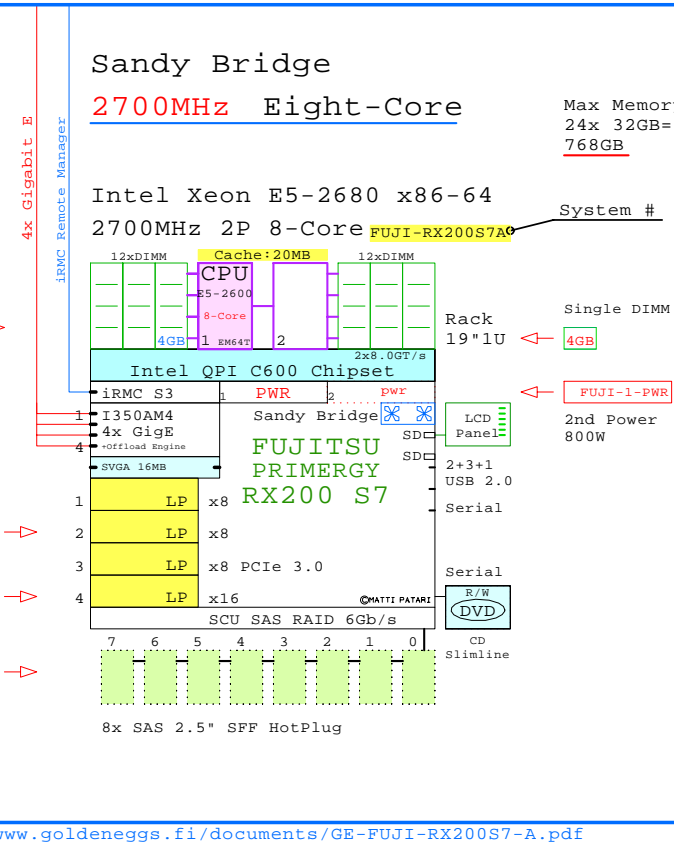

GE-link to this document: <http://www.goldeneggs.fi/documents/GE-FUJI-RX200S7-A.pdf>

MS Windows Server 2008
LINUX: Red Hat, SuSE
VMware Virtualization Software

Golden Eggs Home:
<http://www.goldeneggs.fi>

© 2012 Matti Patari, All rights reserved.

GOLDEN EGGS Visuals™ Helsinki	17-Apr-2012	GE-FUJI-RX200S7-A Matti.Patari@Kolumbus.fi

FUJITSU RX200 S7 2P/1U E5-2680
GOLDEN EGGS Visuals, Helsinki

Tip for detail printing:
- Zoom in area of interest
- Print, Print Current View

FUJITSU RX200 S7 Intel E5-2680 2P/1U