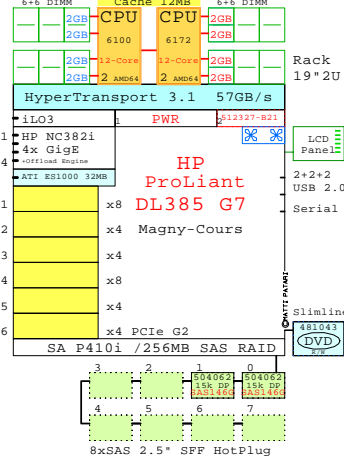

AMD Opteron 6172 x86-64
2100MHz 2P 12-Core **573088-421 EU**