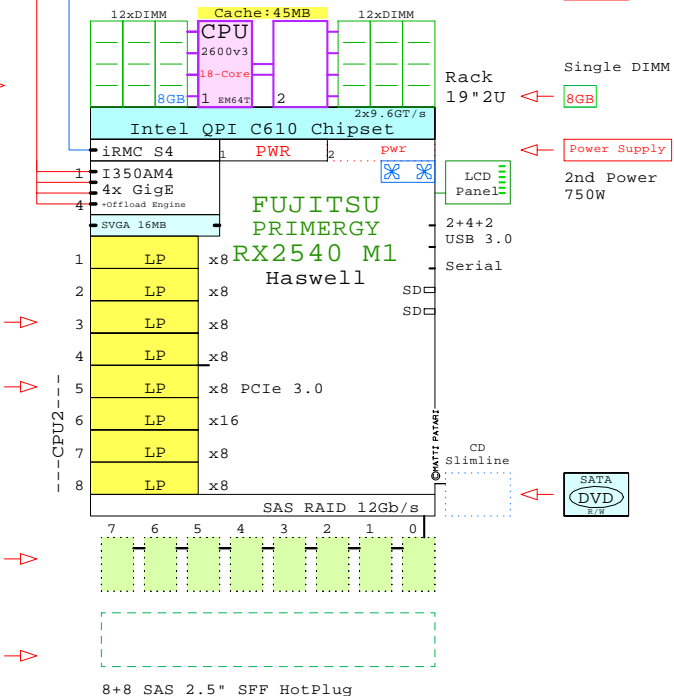

Haswell
2300MHz 18-Core

Intel Xeon E5-2699v3 x86-64 Max Memory
2300MHz 2P 18-Core FUJI-RX2540M1 24x 32GB=
768GB

MS Windows Server 2008
LINUX: Red Hat, SuSE

Golden Eggs Home:
<http://www.goldeneggs.fi>

© 2014 Matti Patari, All rights reserved.

GOLDEN EGGS Visuals™ Helsinki	13-Oct-2014	GE-FUJI-RX2540M1-A
		Matti.Patari@Kolumbus.fi

FUJITSU RX2540 M1 2P/2U E5-2699v3
GOLDEN EGGS Visuals, Helsinki