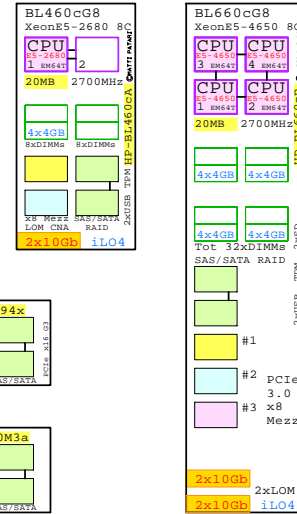

A picture is worth of one thousand words.
It talks all languages.

x86-64 servers: **Dell** **IBM** **HP** **Fujitsu** **SUN** **Acer** **Lenovo** and **Cisco**

4x Gigabit E Remote Manager

Intel Xeon E5-2699v3 x86-64
2300MHz 2P 18-Core **DELL-R730-A**

Intel Xeon E5-2680 x86-64
2700MHz 2P 8-Core **IBM-7914-L2x**

AMD Opteron 6172 x86-64
2100MHz 2P 12-Core **573088-421 EU**

Dell Blades

Fujitsu

HP Blades

IBM Blades

Cisco Blades

Donate