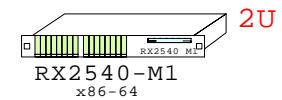

Haswell
2300MHz 18-Core

Intel Xeon E5-2699v3 x86-64 Max Memory
2300MHz 2P 18-Core FUJI-RX2540M1 24x 32GB=
768GB

MS Windows Server 2008
LINUX: Red Hat, SuSE

Golden Eggs Home:
<http://www.goldeneggs.fi>

© 2014 Matti Patari, All rights reserved.

GOLDEN EGGS Visuals™ Helsinki	13-Oct-2014	GE-FUJI-RX2540M1-A
		Matti.Patari@Kolumbus.fi

FUJITSU RX2540 M1 2P/2U E5-2699v3
GOLDEN EGGS Visuals, Helsinki