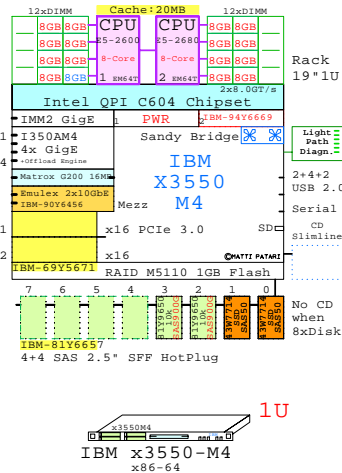

Intel Xeon E5-2680 x86-64
2700MHz 2P 8-Core **IBM-7914-L2x**