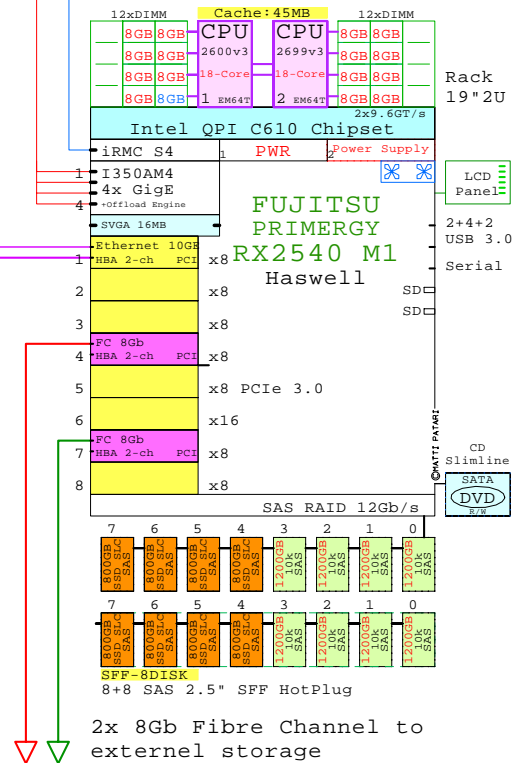

FUJITSU RX2540 M1
Xeon E5-2699v3

Internal Options:

- CPU** I-E5-2699v3
2nd 18-Core
E5-2699v3 45MB
2300MHz 145W
- MEM-8GB**
Memory
1x DIMMs each
- MEM-16GB**
- MEM-32GB**
- POWER-2**
2nd Power 750W
- HDD-300GB**
300GB 10k SAS 2.5"
- HDD-600GB**
600GB 10k SAS 2.5"
- HDD-1200GB**
1200GB 10k SAS 2.5"
- SSD-200GB**
200GB SSD SAS 2.5"
- SSD-800GB**
800GB SSD SAS 2.5"
- DVD-SATA**
SATA CD-RW/DVD

- PCI-1GbE**
Ethernet 1GbE
HBA 4-ch PCI
- PCI-10GbE**
Ethernet 10GbE
HBA 2x 10GbE PCI
- PCI-FC8**
FC 8Gb
HBA 2x FC8
- PCI-RAID**
RAID SAS
HBA SAS RAID

Made by:
Matti.Patari@Kolumbus.FI

Example Configuration
x86-64

Intel Xeon E5-2699v3 x86-64
2300MHz 2P 18-Core FUJI-RX2540M1

Parts list for the 2P 2x18-Core Fujitsu RX2540 M1

Part Number	Qty	Description
DVD-SATA	1	DVD SATA Slimline
FU-RX2540-M	1	Fuji RX2540-M1 2P 18-C E5-2699v3 45MB 8G
HDD-1200GB	8	Disk HDD 1200GB 2.5" SAS 10k hot-plug
I-E5-2699v3	1	Intel Xeon E5-2699-v3 18-Core 2.3GHz 45M
MEM-8GB	15	Memory 1x 8GB DIMM
PCI-10GbE	1	Ethernet 2x 10GbE PCI HBA
PCI-FC8	2	Fibre Channel 8Gb 2-ch PCI HBA
POWER-2	1	Additional power supply hot-plug
SFF-8DISK	1	Optional 8xHDD/SSD Disk enablement kit
SSD-800GB	8	Disk SSD 800GB 2.5" SAS SLC hot-plug