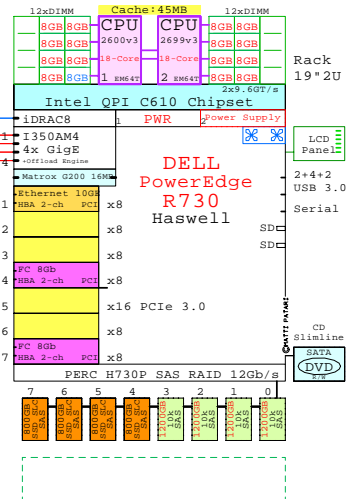

A picture is worth of one thousand words.
It talks all languages.

x86-64 servers: **Dell** **IBM** **HP** **Fujitsu** **SUN** **Acer** **Lenovo** and **Cisco**

4x Gigabit E Remote Manager

Intel Xeon E5-2699v3 x86-64
2300MHz 2P 18-Core **DELL-R730-A**