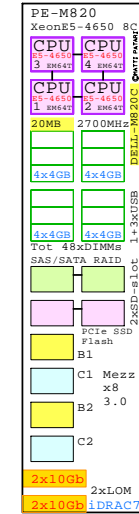

Dell Blades