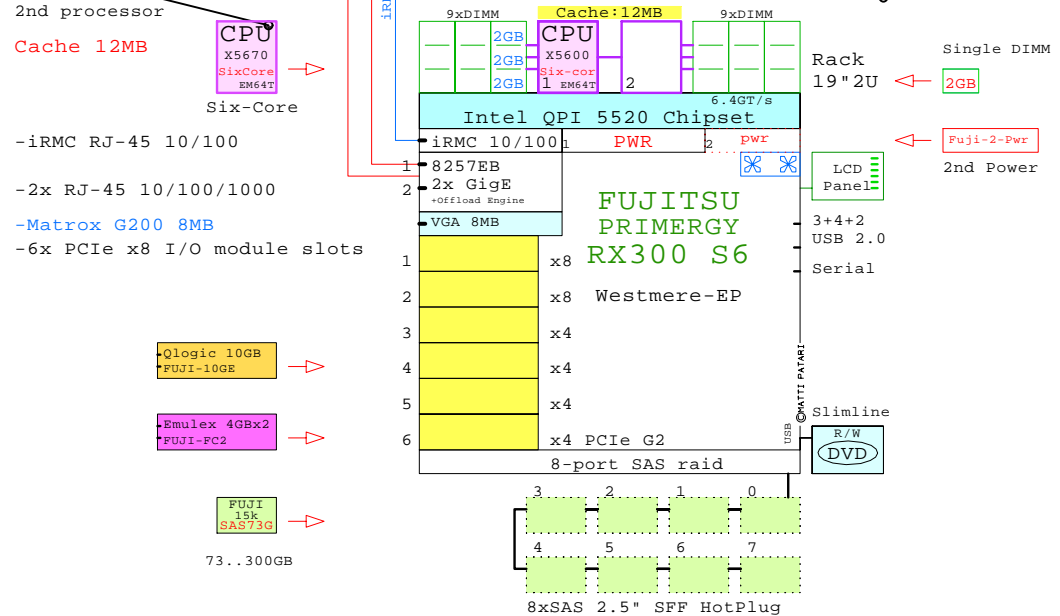

RX300 S6  
Xeon 5600

Internal Options:

Example Configuration  
x86-64

Intel Xeon X5670 x86-64  
2930MHz 2P-Six-C **FUJI-RX300S6A**

2x 4Gb Fibre Channel to external storage

Westmere-EP  
2930MHz Six-Core

Intel Xeon X5670 x86-64  
2930MHz 2P-Six-C **FUJI-RX300S6A** System #

Parts list for the 2P Six-Core Fujitsu RX300 S6 system above

	Part Number	Qty	Description
1	FU-RX300S6A	1	Fuji RX300 S6 2P I 6C X5670-12MB 6GB 2U
1.1	FUJI-10GE	1	FUJI Intel 2x 10GbE server adapter
1.2	FUJI-146GB	6	Fuji 146GB SAS 15000r HotPlug 2.5" disk
1.3	FUJI-2-Pwr	1	Fuji RX3xx second power supply
1.4	FUJI-2GB	9	Fuji 2GB Memory 2x1GB RX600 S4
1.5	FUJI-FC2	2	FUJI Emulex FC 4Gb 2-ch PCIe HBA
1.6	FUJI-X5670	1	Xeon 6C X5670-12MB 2.93GHz for TX200S6