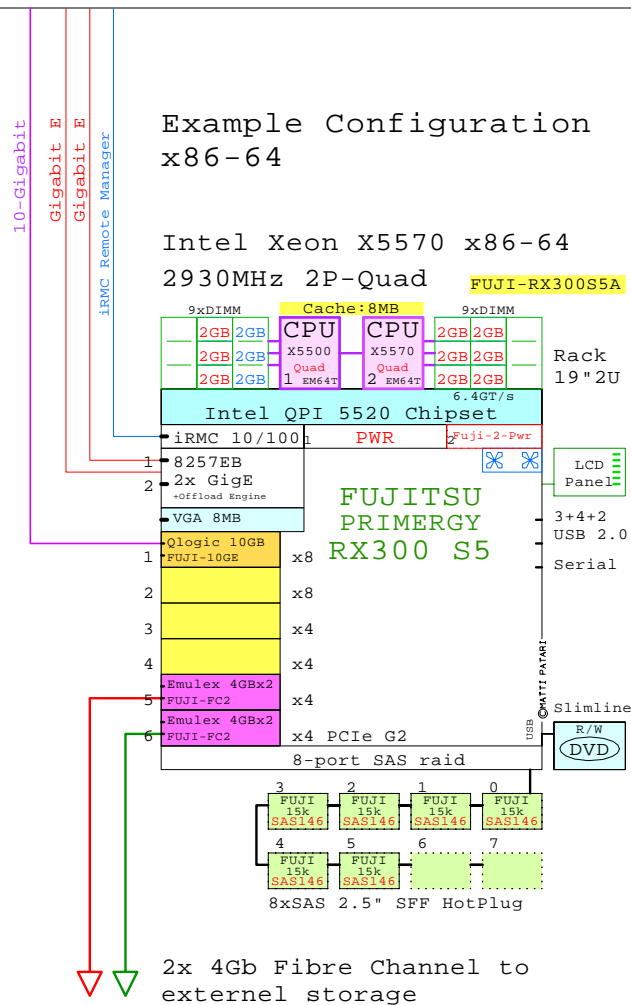

RX300 S5
Xeon 5500

Internal Options:

MS Windows Server 2003 and 2008
LINUX: Red Hat, SuSE
VMware Virtualization Software

Tip for detail printing:
- Zoom in area of interest
- Print, Print Current View

Golden Eggs Home:
<http://www.goldeneggs.fi>

© 2010 Matti Patari, All rights reserved.

GOLDEN EGGS Visuals™ Helsinki	11-Mar-2010	GE-FUJI-RX300S5-A
Matti.Patari@ Goldeneggs.Fi		

FUJITSU RX300S5 2P X5570 2930Mhz
GOLDEN EGGS Visuals, Helsinki

Parts list for the 2P Quad-Core Fujitsu RX300 S5 system above

	Part Number	Qty	Description
	FU-RX300S5A	1	Fuji RX300 S5 2P I QC X5570-8MB 6GB 2U
1.1	FUJI-10GE	1	FUJI Qlogic 10Gb CNA server adapter
1.2	FUJI-146GB	6	Fuji 146GB SAS 15000r HotPlug 2.5" disk
1.3	FUJI-2-Pwr	1	Fuji RX3xx second power supply
1.4	FUJI-2GB	9	Fuji 2GB Memory 2x1GB RX600 S4
1.5	FUJI-FC2	2	FUJI Emulex FC 4Gb 2-ch PCIe HBA
1.6	FUJI-X5570	1	Xeon QC X5570-8MB 2.93GHz for x3650M2

FUJITSU RX300 S5 Intel 5500 2P/2U