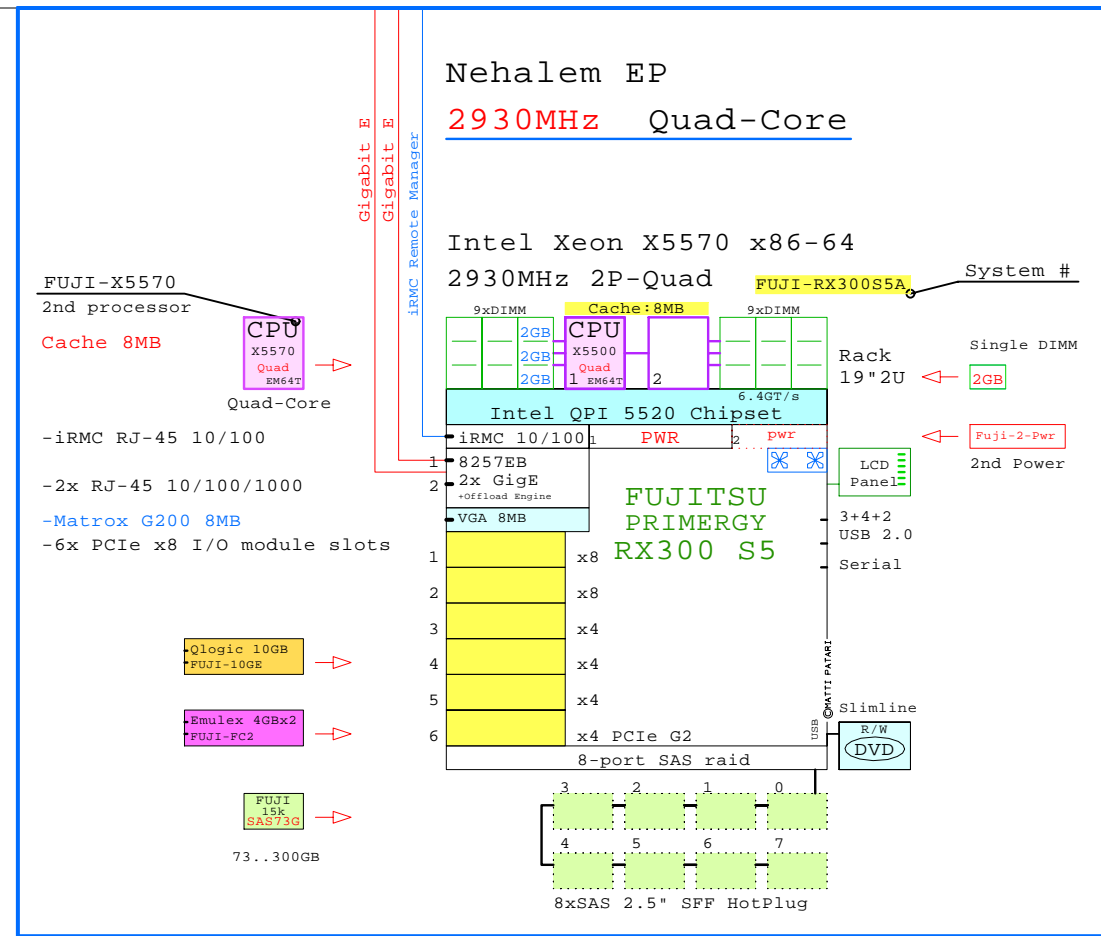

RX300 S5
Xeon 5500

Internal Options:

MS Windows Server 2003 and 2008
LINUX: Red Hat, SuSE
VMware Virtualization Software

Tip for detail printing:
- Zoom in area of interest
- Print, Print Current View

Golden Eggs Home:
<http://www.goldeneggs.fi>

© 2010 Matti Patari, All rights reserved.

GOLDEN EGGS Visuals™ Helsinki	11-Mar-2010	GE-FUJI-RX300S5-A
Matti.Patari@ Goldeneggs.Fi		

FUJITSU RX300S5 2P X5570 2930Mhz
GOLDEN EGGS Visuals, Helsinki

Parts list for the 2P Quad-Core Fujitsu RX300 S5 system above

	Part Number	Qty	Description
	FU-RX300S5A	1	Fuji RX300 S5 2P I QC X5570-8MB 6GB 2U
1.1	FUJI-10GE	1	FUJI Qlogic 10Gb CNA server adapter
1.2	FUJI-146GB	6	Fuji 146GB SAS 15000r HotPlug 2.5" disk
1.3	FUJI-2-Pwr	1	Fuji RX3xx second power supply
1.4	FUJI-2GB	9	Fuji 2GB Memory 2x1GB RX600 S4
1.5	FUJI-FC2	2	FUJI Emulex FC 4Gb 2-ch PCIe HBA
1.6	FUJI-X5570	1	Xeon QC X5570-8MB 2.93GHz for x3650M2

FUJITSU RX300 S5 Intel 5500 2P/2U