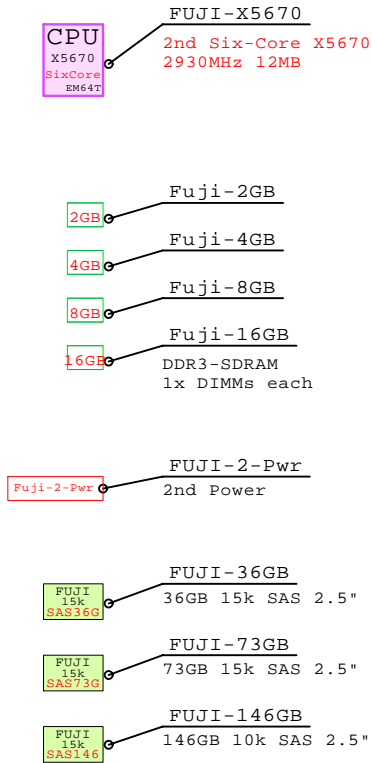

RX300 S6  
Xeon 5600

Internal Options:

Example Configuration  
x86-64

Intel Xeon X5670 x86-64  
2930MHz 2P-Six-C **FUJI-RX300S6A**

2x 4Gb Fibre Channel to external storage

Westmere-EP  
2930MHz Six-Core

Intel Xeon X5670 x86-64  
2930MHz 2P-Six-C **FUJI-RX300S6A** System #

Parts list for the 2P Six-Core Fujitsu RX300 S6 system above

	Part Number	Qty	Description
1	FU-RX300S6A	1	Fuji RX300 S6 2P I 6C X5670-12MB 6GB 2U
1.1	FUJI-10GE	1	FUJI Intel 2x 10GbE server adapter
1.2	FUJI-146GB	6	Fuji 146GB SAS 15000r HotPlug 2.5" disk
1.3	FUJI-2-Pwr	1	Fuji RX3xx second power supply
1.4	FUJI-2GB	9	Fuji 2GB Memory 2x1GB RX600 S4
1.5	FUJI-FC2	2	FUJI Emulex FC 4Gb 2-ch PCIe HBA
1.6	FUJI-X5670	1	Xeon 6C X5670-12MB 2.93GHz for TX200S6