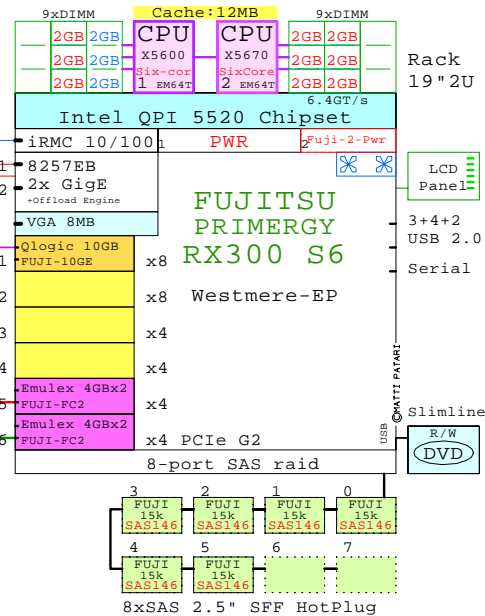

RX300 S6  
Xeon 5600

Internal Options:

Example Configuration  
x86-64

Intel Xeon X5670 x86-64  
2930MHz 2P-Six-C **FUJI-RX300S6A**

2x 4Gb Fibre Channel to external storage

Westmere-EP  
2930MHz Six-Core

Intel Xeon X5670 x86-64  
2930MHz 2P-Six-C **FUJI-RX300S6A** System #

Parts list for the 2P Six-Core Fujitsu RX300 S6 system above

	Part Number	Qty	Description
1	FU-RX300S6A	1	Fuji RX300 S6 2P I 6C X5670-12MB 6GB 2U
1.1	FUJI-10GE	1	FUJI Intel 2x 10GbE server adapter
1.2	FUJI-146GB	6	Fuji 146GB SAS 15000r HotPlug 2.5" disk
1.3	FUJI-2-Pwr	1	Fuji RX3xx second power supply
1.4	FUJI-2GB	9	Fuji 2GB Memory 2x1GB RX600 S4
1.5	FUJI-FC2	2	FUJI Emulex FC 4Gb 2-ch PCIe HBA
1.6	FUJI-X5670	1	Xeon 6C X5670-12MB 2.93GHz for TX200S6