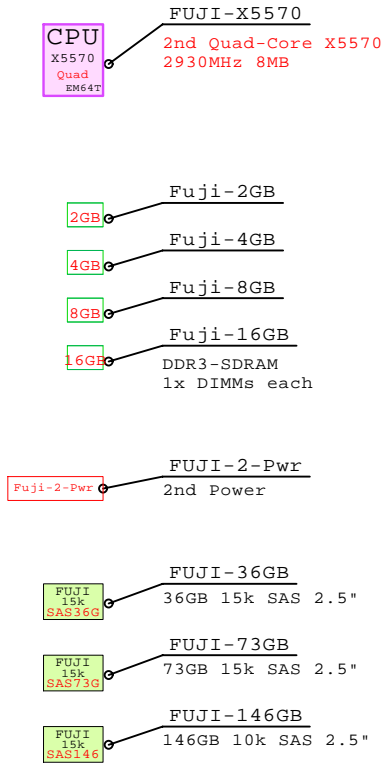

RX300 S5
Xeon 5500

Internal Options:

MS Windows Server 2003 and 2008
LINUX: Red Hat, SuSE
VMware Virtualization Software

Tip for detail printing:
- Zoom in area of interest
- Print, Print Current View

Golden Eggs Home:
<http://www.goldeneggs.fi>

© 2010 Matti Patari, All rights reserved.

GOLDEN EGGS Visuals™ Helsinki	11-Mar-2010	GE-FUJI-RX300S5-A
Matti.Patari@ Goldeneggs.Fi		

FUJITSU RX300S5 2P X5570 2930Mhz
GOLDEN EGGS Visuals, Helsinki

Parts list for the 2P Quad-Core Fujitsu RX300 S5 system above

	Part Number	Qty	Description
	FU-RX300S5A	1	Fuji RX300 S5 2P I QC X5570-8MB 6GB 2U
1.1	FUJI-10GE	1	FUJI Qlogic 10Gb CNA server adapter
1.2	FUJI-146GB	6	Fuji 146GB SAS 15000r HotPlug 2.5" disk
1.3	FUJI-2-Pwr	1	Fuji RX3xx second power supply
1.4	FUJI-2GB	9	Fuji 2GB Memory 2x1GB RX600 S4
1.5	FUJI-FC2	2	FUJI Emulex FC 4Gb 2-ch PCIe HBA
1.6	FUJI-X5570	1	Xeon QC X5570-8MB 2.93GHz for x3650M2

FUJITSU RX300 S5 Intel 5500 2P/2U