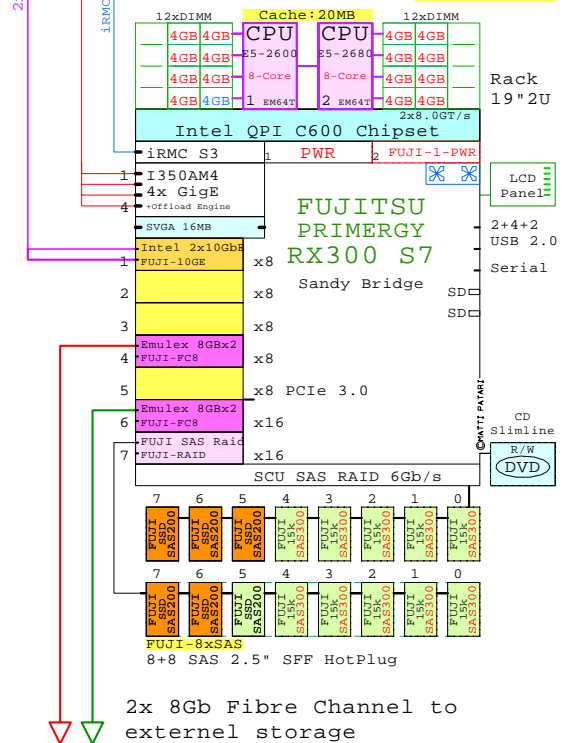

FUJITSU RX300 S7  
Xeon E5-2680

Internal Options:

- CPU** FUJI-E5680  
E5-2680  
8-Core  
EM64T  
2nd Eight-Core  
E5-2680 20MB  
2700MHz 130W
- 4GB** FUJI-1X4GB  
DDR3-1333  
1x DIMMs each
- 8GB** FUJI-1X8GB
- 16G** FUJI-1X16G
- 32G** FUJI-1X32G
- FUJI-1-PWR**  
2nd Power 800W
- FUJI-300GB**  
300GB 15k SAS 2.5"
- FUJI-600GB**  
600GB 10k SAS 2.5"
- FUJI-900GB**  
900GB 10k SAS 2.5"
- FUJI-200GB**  
200GB SSD SAS 2.5"
- FUJI-DAT**  
DAT 72 HH Tape

- FUJI-RAID**  
Fuji SAS Raid
- FUJI-1GE**  
Fuji GigabitE 2ch
- FUJI-10GE**  
Qlogic 10Gb CNA 2ch
- FUJI-FC8**  
Emulex FC 8Gb 2ch

Tip for detail printing:  
- Zoom in area of interest  
- Print, Print Current View

Example Configuration  
x86-64

Intel Xeon E5-2680 x86-64  
2700MHz 2P 8-Core FUJI-RX300S7A

2x 8Gb Fibre Channel to external storage

FUJI-E5680

2nd processor  
2700MHz 130W  
Cache 20MB  
Eight-Core

iRMC S3 RJ-45 10/100  
4x RJ-45 10/100/1000  
Matrox G200 8MB

Parts list for the 2P Eight-Core Fujitsu RX300 S7

Part Number	Qty	Description
FU-RX300S7A	1	Fuji RX300-S7 2P 8C E5-2680-20MB 4GB 2U
FUJI-1-PWR	1	FUJI RXxxx Power Supply
FUJI-10GE	1	FUJI Intel 2x 10GbE server adapter
FUJI-1X4GB	15	Fuji 1x4GB Memory RX300 S7
FUJI-200GB	6	FUJI 200GB SSD SAS HotPlug SSD 2.5"
FUJI-300GB	10	FUJI 300GB HDA 15K SAS HotPlug 2.5" disk
FUJI-8xSAS	1	Fuji Rxxx +8HDD Disk enablement kit
FUJI-E5680	1	FUJI Xeon E5-2680 8-Core 2.7GHz 20MB Pro
FUJI-FC8	2	FUJI Emulex FC 8Gb 2-ch PCIe HBA
FUJI-RAID	1	FUJI Raid SAS Controller