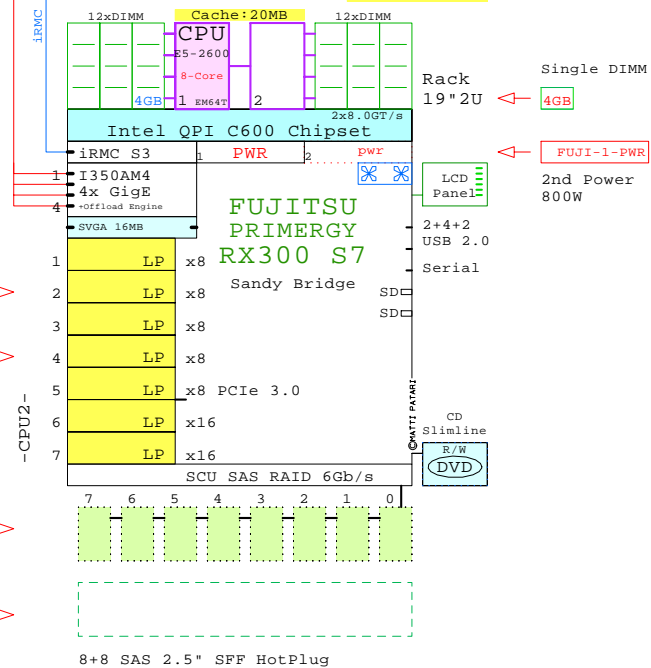

Sandy Bridge
2700MHz Eight-Core

Max Memory
24x 32GB=
768GB

Intel Xeon E5-2680 x86-64
2700MHz 2P 8-Core FUJI-RX300S7A

GE-link to this document: <http://www.goldeneggs.fi/documents/GE-FUJI-RX300S7-A.pdf>

Parts list for the 2P Eight-Core Fujitsu RX300 S7

Part Number	Qty	Description
FU-RX300S7A	1	Fuji RX300-S7 2P 8C E5-2680-20MB 4GB 2U
FUJI-1-PWR	1	FUJI RXxxx Power Supply
FUJI-10GE	1	FUJI Intel 2x 10GbE server adapter
FUJI-1X4GB	15	Fuji 1x4GB Memory RX300 S7
FUJI-200GB	6	FUJI 200GB SSD SAS HotPlug SSD 2.5"
FUJI-300GB	10	FUJI 300GB HDA 15K SAS HotPlug 2.5" disk
FUJI-8xSAS	1	Fuji Rxxx +8HDD Disk enablement kit
FUJI-E5680	1	FUJI Xeon E5-2680 8-Core 2.7GHz 20MB Pro
FUJI-FC8	2	FUJI Emulex FC 8Gb 2-ch PCIe HBA
FUJI-RAID	1	FUJI Raid SAS Controller

MS Windows Server 2008
LINUX: Red Hat, SuSE
VMware Virtualization Software

Golden Eggs Home:
<http://www.goldeneggs.fi>

© 2012 Matti Patari, All rights reserved.

GOLDEN EGGS Visuals™ Helsinki	17-Apr-2012	GE-FUJI-RX300S7-A Matti.Patari@Kolumbus.fi

FUJITSU RX300 S7 2P/2U E5-2680
GOLDEN EGGS Visuals, Helsinki