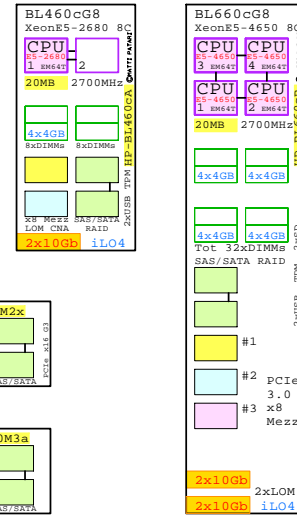

Fujitsu

HP Blades

IBM Blades

Cisco Blades

Donate

PayPal at:
www.GoldenEggs.fi

This x86 site is open, vendor independent.
It is fully funded from my own pocket.
To keep this service running,
Your personal support is welcome.

Matti.Patari@Kolumbus.fi
Helsinki Finland

Older GoldenEggs sites:

<http://h18000.www1.hp.com/info/GECPQA/>

<http://www.openvms.org/pages.php?page=GoldenEggs>

GE-links to x86 COMPARE Pictures:

New <http://www.goldeneggs.fi/documents/GE-COMPARE-BLADE-A.pdf>

<http://www.goldeneggs.fi/documents/GE-INT-E5-MAP-A.pdf>

<http://www.goldeneggs.fi/documents/GE-COMP-E52400-A.pdf>

<http://www.goldeneggs.fi/documents/GE-COMP-E52600-A.pdf>

<http://www.goldeneggs.fi/documents/GE-COMP-E54600-A.pdf>

New <http://www.goldeneggs.fi/documents/GE-COMP-E74800V2-A.pdf>

GE-link to GE 25 Year-Book

New <http://www.goldeneggs.fi/documents/GE-25-YEAR-BOOK.pdf>

Follow GoldenEggs on Twitter:

@goldeneggsfi

GE-Welcome1

©2014 Matti Patari, All rights reserved.

GOLDEN EGGS Visuals™ Helsinki	21-Mar-2014	GE-Welcome1 Matti.Patari@Kolumbus.Fi

Welcome to Visual Configurations
GOLDEN EGGS Visuals, Helsinki

First rev 18-Apr-14