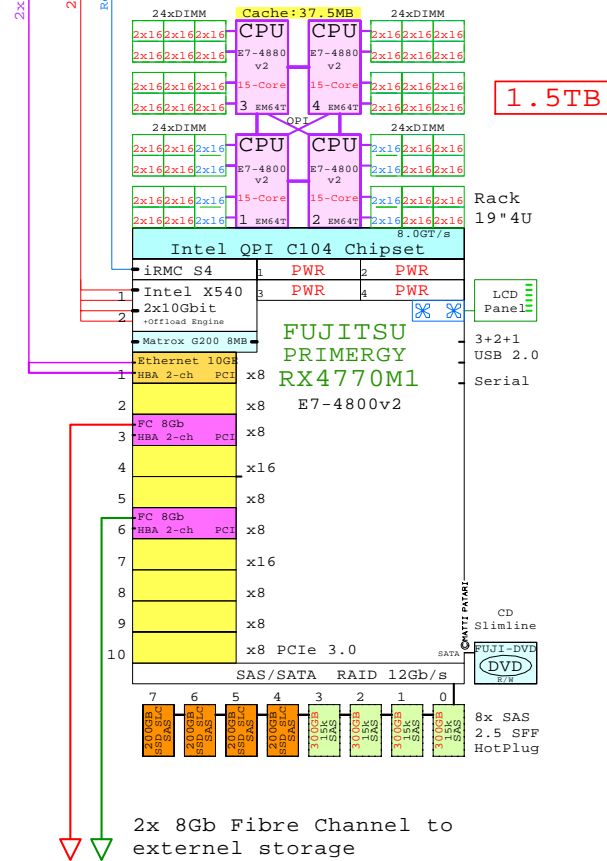

Example Configuration
x86-64

Intel Xeon E7-4880v2 x86-64
2500MHz 4P-15Core FUJI-RX4770M1

2x 8Gb Fibre Channel to external storage

3-4
Processor+Memory
Plug in

12+12 DIMM
48x DIMM Pairs (2x16, 2x32, 2x64)
Fuji iRM S5 RJ-45 10/100/1000
Network Controllers

Matrox G200 256MB

10x PCIe 3.0 slots (Ethernet 10Gb HBA 2-ch PCI, FC 16Gb HBA 2-ch PCI)

Storage SAS RAID based 2.5" HotPlug
HDD and SSD, 300GB...900GB