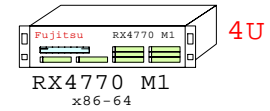

Golden Eggs Home:
<http://www.goldeneggs.fi>

© 2014 Matti Patari, All rights reserved.

GOLDEN EGGS Visuals™ Helsinki	17-Jun-2014	GE-FUJI-RX4770M1-A Matti.Patari@Kolumbus.fi

FUJI RX4770-M1 4P E7-4880v2 2.5GH
GOLDEN EGGS Visuals, Helsinki

Tip for detail printing:
- Zoom in area of interest
- Print, Print CurrentView

FUJITSU RX4770-M1 Intel E7-4880v2 4P/4U