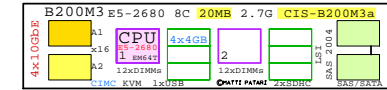

Cisco Blades

Donate

PayPal at:
www.GoldenEggs.fi

This x86 site is open, vendor independent.
It is fully funded from my own pocket.
To keep this service running,
Your personal support is welcome.

Matti.Patari@Kolumbus.fi
Helsinki Finland

Older GoldenEggs sites:

<http://h18000.www1.hp.com/info/GECPQA/>

<http://www.openvms.org/pages.php?page=GoldenEggs>

GE-links to x86 COMPARE Pictures:

New <http://www.goldeneggs.fi/documents/GE-COMPARE-BLADE-A.pdf>

<http://www.goldeneggs.fi/documents/GE-INT-E5-MAP-A.pdf>

<http://www.goldeneggs.fi/documents/GE-COMP-E52400-A.pdf>

<http://www.goldeneggs.fi/documents/GE-COMP-E52600-A.pdf>

<http://www.goldeneggs.fi/documents/GE-COMP-E54600-A.pdf>

New <http://www.goldeneggs.fi/documents/GE-COMP-E74800V2-A.pdf>

GE-link to GE 25 Year-Book

New <http://www.goldeneggs.fi/documents/GE-25-YEAR-BOOK.pdf>

Follow GoldenEggs on Twitter:

@goldeneggsfi

GE-Welcome1

©2014 Matti Patari, All rights reserved.

GOLDEN EGGS Visuals™ Helsinki	21-Mar-2014	GE-Welcome1 Matti.Patari@Kolumbus.Fi

Welcome to Visual Configurations
GOLDEN EGGS Visuals, Helsinki

First rev 18-Apr-14