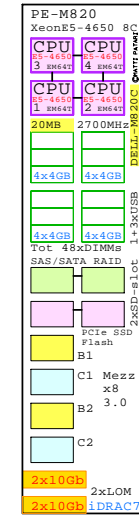

FUJITSU RX4770 M1  
Xeon E7-4880v2

Internal Options:

- 2x16 DIMM Pairs → FUJI-2M16GB
- 2x32 DIMM Pairs → FUJI-2M32GB
- 2x64 DIMM Pairs → FUJI-2M64GB
- 300GB 15k SAS → HDD-300GB (300GB 15k SAS 2.5")
- 600GB 10k SAS → HDD-600GB (600GB 10k SAS 2.5")
- 900GB 10k SAS → HDD-900GB (900GB 10k SAS 2.5")
- 200GB 8k SAS → SSD-200GB (200GB SSD SAS 2.5")
- FUJI-DVD → FUJI-DVD (CD-RW/DVD)

- RAID SAS HBA 8-ch PCI → PCI-RAID (SAS RAID PCIe)
- Ethernet 10Gb HBA 2-ch PCI → PCI-1GbE (Ethernet 2ch)
- FC 8Gb HBA 2-ch PCI → PCI-FC8 (FibreChannel 8Gb 2-ch)
- InfiniBand 40 HBA 1-ch PCI → PCI-INF40 (InfiniBand 1-ch 40Gbs)

Max Memory  
96x 64GB=  
6.1TB

GE-link to this document: <http://www.goldeneggs.fi/documents/GE-FUJI-RX4770M1-A.pdf>

Parts list of the 4P 15-Core 1.5TB RX4770-M1

Part Number	Qty	Description
FU-RX4770-M	1	Fuji RX4770-M1 2P 15-C E7-4880v2 37.5MB
FUJI-2M16GB	40	Fuji 2x16GB RX4770-M1 DIMM Memory
FUJI-DVD	1	FUJI CD-RW/DVD-ROM Option kit, slimline
FUJI-E74880	1	Fuji Xeon 2x E7-4880v2 15-Core 2.5GHz 37
HDD-300GB	4	Disk HDD 300GB 2.5" SAS 15k hot-plug
PCI-10GbE	1	Ethernet 2x 10GbE PCI HBA
PCI-FC8	2	Fibre Channel 8Gb 2-ch PCI HBA
SSD-200GB	4	Disk SSD 200GB 2.5" SAS SLC hot-plug

## Dell Blades