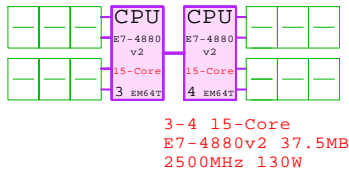

FUJITSU RX4770 M1  
Xeon E7-4880v2

Internal Options:

- 2x16 DIMM Pairs → FUJI-2M16GB
- 2x32 DIMM Pairs → FUJI-2M32GB
- 2x64 DIMM Pairs → FUJI-2M64GB
- 300GB 15k SAS → HDD-300GB (300GB 15k SAS 2.5")
- 600GB 10k SAS → HDD-600GB (600GB 10k SAS 2.5")
- 900GB 10k SAS → HDD-900GB (900GB 10k SAS 2.5")
- 200GB 8k SAS → SSD-200GB (200GB SSD SAS 2.5")
- FUJI-DVD → FUJI-DVD (CD-RW/DVD)

- RAID SAS HBA 8-ch PCI → PCI-RAID (SAS RAID PCIe)
- Ethernet 10Gb HBA 2-ch PCI → PCI-1GbE (Ethernet 2ch)
- FC 8Gb HBA 2-ch PCI → PCI-FC8 (FibreChannel 8Gb 2-ch)
- InfiniBand 40 HBA 1-ch PCI → PCI-INF40 (InfiniBand 1-ch 40Gbs)