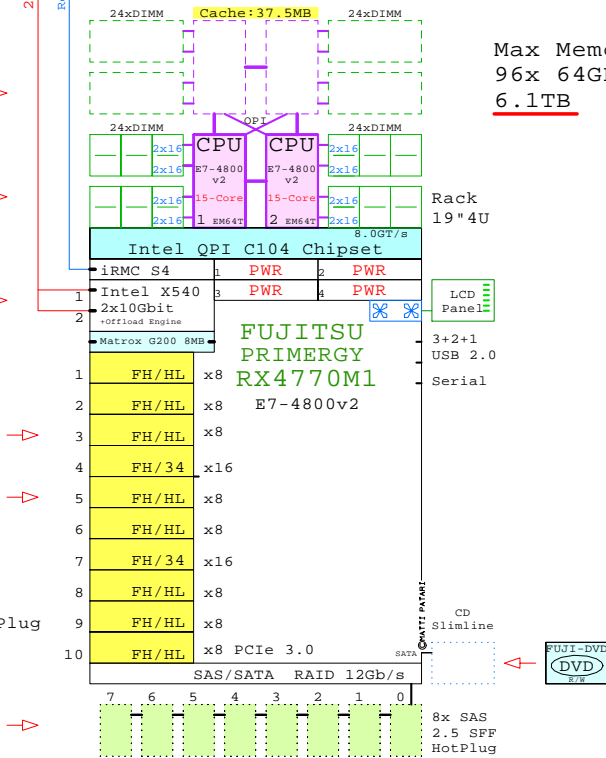

Matrox G200 256MB

10x PCIe 3.0 slots (Ethernet 10Gb HBA 2-ch PCI, FC 16Gb HBA 2-ch PCI)

Storage SAS RAID based 2.5" HotPlug  
HDD and SSD, 300GB...900GB

E7-4800v2  
2500MHz 15-Core

Intel Xeon E7-4880v2 x86-64  
2500MHz 4P-15Core FUJI-RX4770M1