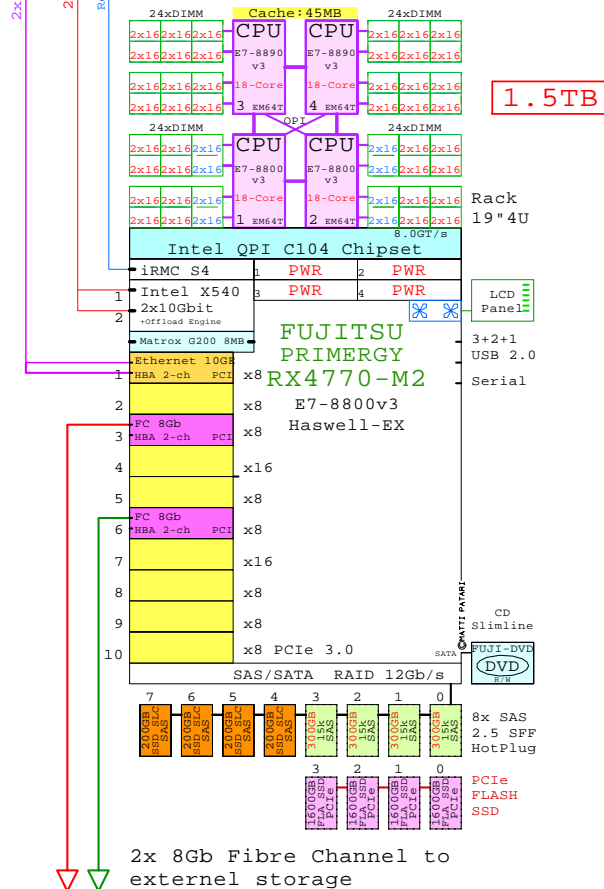

SSD-200GB
200GB SSD SAS 2.5"

PCIe-800GB
800GB FLA SSD PCIe

PCIe-1600GB
1.6TB Flash SSD 2.5"

FUJI-DVD
CD-RW/DVD

PCI-RAID
SAS RAID PCIe

PCI-1GbE
Ethernet 2ch

PCI-FC8
FibreChannel 8Gb 2-ch

PCI-INF40
InfiniBand 1-ch 40Gbs

Tip for detail printing:
- Zoom in area of interest
- Print, Current View

Example Configuration
x86-64

Intel Xeon E7-8890v3 x86-64
2500MHz 4P-18Core FUJI-RX4770M2

Parts list of the 4P 18-Core 1.5TB RX4770-M2