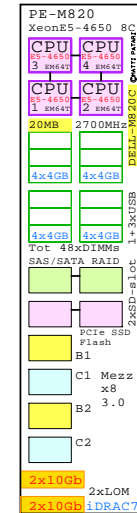

Dell Blades