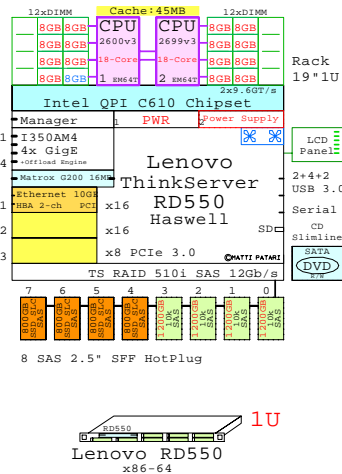

Intel Xeon E5-2699v3 x86-64
2300MHz 2P 18-Core **LENOVO-RD550-A**