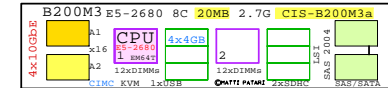

Cisco Blades

Donate

GoTo PayPal at:
www.GoldenEggs.fi

This site is fully funded from my pocket.
To keep this service running,
Your personal support is welcome.

Matti.Patari@Kolumbus.fi
Helsinki Finland

Older GoldenEggs sites:
<http://h18000.www1.hp.com/info/GECPQA/>

GE-links to x86 COMPARE Pictures:

- New <http://www.goldeneggs.fi/documents/GE-COMP-E78800V3-A.pdf>
- <http://www.goldeneggs.fi/documents/GE-COMP-E52600V3-A.pdf>
- <http://www.goldeneggs.fi/documents/GE-COMP-E74800V2-A.pdf>
- <http://www.goldeneggs.fi/documents/GE-COMPARE-BLADE-A.pdf>
- <http://www.goldeneggs.fi/documents/GE-INT-E5-MAP-A.pdf>

GE-link to GE 25 Year-Book

<http://www.goldeneggs.fi/documents/GE-25-YEAR-BOOK.pdf>

Follow GoldenEggs on Twitter:

@goldeneggsfi

GE-Welcome1

©2015 Matti Patari, All rights reserved.

GOLDEN EGGS Visuals™ Helsinki	29-Apr-2015	GE-Welcome1 Matti.Patari@Kolumbus.Fi

Welcome to Visual Configurations
GOLDEN EGGS Visuals, Helsinki