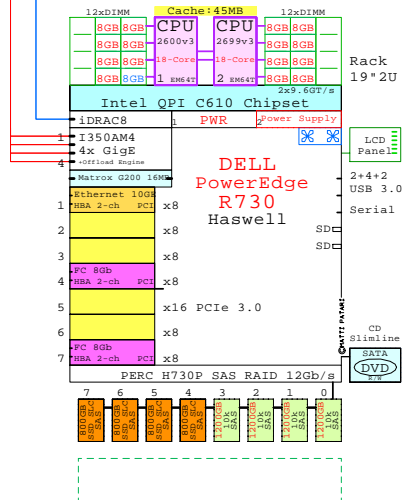

Welcome to GoldenEggs x86 Visual Configurations

<http://www.goldeneggs.fi>

A picture is worth of one thousand words.
It talks all languages.

x86-64 servers: **Dell** **IBM** **HP** **Fujitsu** **SUN** **Acer** **Lenovo** and **Cisco**

4x Gigabit E Remote Manager

Intel Xeon E5-2699v3 x86-64
2300MHz 2P 18-Core **DELL-R730-A**