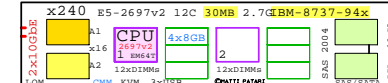

Welcome to GoldenEggs x86 Visual Configurations

<http://www.goldeneggs.fi>

A picture is worth of one thousand words.
It talks all languages.

x86-64 servers: **Dell** **IBM** **HP** **Fujitsu** **SUN** **Acer** **Lenovo** and **Cisco**

4x Gigabit E Remote Manager

Intel Xeon E5-2699v3 x86-64
2300MHz 2P 18-Core **DELL-R730-A**

Intel Xeon E5-2699v3 x86-64
2300MHz 2P 18-Core **LENOVO-RD550-A**

AMD Optreron 6172 x86-64
2100MHz 2P 12-Core **573088-421 EU**

Dell Blades

Fujitsu

HP Blades

IBM Blades

Cisco Blades

Donate

GoTo PayPal at:
www.GoldenEggs.fi

This site is fully funded from my pocket.
To keep this service running,
Your personal support is welcome.

Matti.Patari@Kolumbus.fi
Helsinki Finland

Older GoldenEggs sites:
<http://h18000.www1.hp.com/info/GECPQA/>

GE-links to x86 COMPARE Pictures:

- New <http://www.goldeneggs.fi/documents/GE-COMP-E78800V3-A.pdf>
- <http://www.goldeneggs.fi/documents/GE-COMP-E52600V3-A.pdf>
- <http://www.goldeneggs.fi/documents/GE-COMP-E74800V2-A.pdf>
- <http://www.goldeneggs.fi/documents/GE-COMPARE-BLADE-A.pdf>
- <http://www.goldeneggs.fi/documents/GE-INT-E5-MAP-A.pdf>

GE-link to GE 25 Year-Book

<http://www.goldeneggs.fi/documents/GE-25-YEAR-BOOK.pdf>

Follow GoldenEggs on Twitter:

@goldeneggsfi

GE-Welcome1

©2015 Matti Patari, All rights reserved.

GOLDEN EGGS Visuals™ Helsinki	29-Apr-2015	GE-Welcome1 Matti.Patari@Kolumbus.Fi

Welcome to Visual Configurations
GOLDEN EGGS Visuals, Helsinki