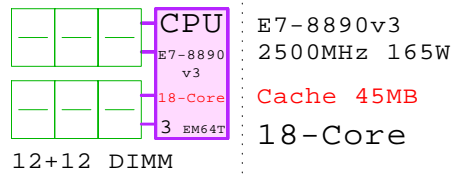

3-4
 Processor+Memory
 Plug in

48x DIMM Pairs 2x16 2x32 2x64 →

Fujitsu iRMC S4 RJ-45 10/100/1000

Matrox G200 256MB

10x PCIe 3.0 slots
Ethernet 10Gb
HBA 2-ch PCI →
FC 16Gb
HBA 2-ch PCI →

Storage SAS RAID based 2.5" HotPlug
 HDD and SSD, 300GB...900GB