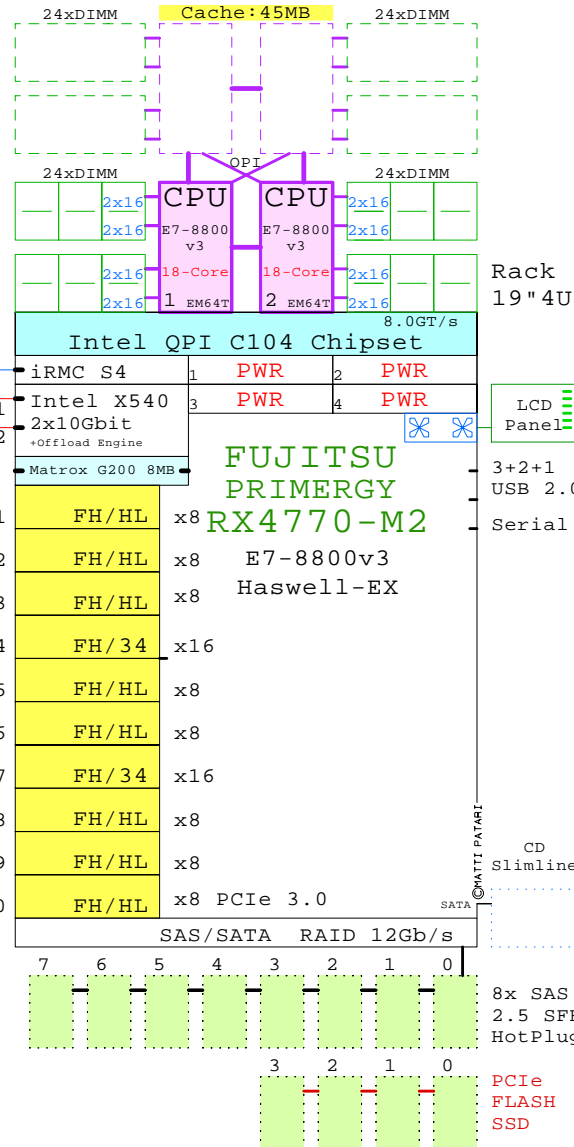

3-4
 Processor+Memory
 Plug in

48x DIMM Pairs 2x16 2x32 2x64 →

Fujitsu iRMC S4 RJ-45 10/100/1000

Matrox G200 256MB

10x PCIe 3.0 slots
Ethernet 10Gb
HBA 2-ch PCI →
FC 16Gb
HBA 2-ch PCI →

Storage SAS RAID based 2.5" HotPlug
 HDD and SSD, 300GB...900GB

SSD HDD
300GB
SAS SAS 900GB
SAS SAS →
 4x PCIe-Flash-SSD 1600GB
FLA SSD
PCIe →

E7-8800v3
2500MHz 18-Core

Intel Xeon E7-8890v3 x86-64
 2500MHz 4P-18Core **FUJI-RX4770M2**

Max Memory
 96x 64GB=
6.1TB

FUJITSU RX4770 M2
Xeon E7-8890v3