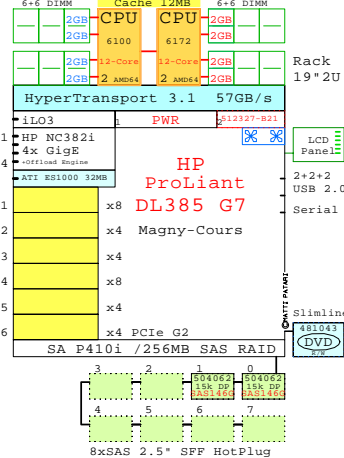

AMD Optreron 6172 x86-64
2100MHz 2P 12-Core **573088-421 EU**