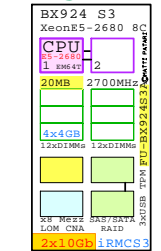

Welcome to GoldenEggs x86 Visual Configurations

<http://www.goldeneggs.fi>

A picture is worth of one thousand words.
It talks all languages.

x86-64 servers: **Dell** **IBM** **HP** **Fujitsu** **SUN** **Acer** **Lenovo** and **Cisco**

4x Gigabit E Remote Manager

Intel Xeon E5-2699v3 x86-64
2300MHz 2P 18-Core **DELL-R730-A**

Intel Xeon E5-2699v3 x86-64
2300MHz 2P 18-Core **LENOVO-RD550-A**

AMD Optreron 6172 x86-64
2100MHz 2P 12-Core **573088-421 EU**

Dell Blades

Fujitsu

HP Blades

IBM Blades

Cisco Blades

Donate

GoTo PayPal at:
www.GoldenEggs.fi

This site is fully funded from my pocket.
To keep this service running,
Your personal support is welcome.

Matti.Patari@Kolumbus.fi
Helsinki Finland

Older GoldenEggs sites:
<http://h18000.www1.hp.com/info/GECPQA/>

GE-links to x86 COMPARE Pictures:

- New <http://www.goldeneggs.fi/documents/GE-COMP-E78800V3-A.pdf>
- <http://www.goldeneggs.fi/documents/GE-COMP-E52600V3-A.pdf>
- <http://www.goldeneggs.fi/documents/GE-COMP-E74800V2-A.pdf>
- <http://www.goldeneggs.fi/documents/GE-COMPARE-BLADE-A.pdf>
- <http://www.goldeneggs.fi/documents/GE-INT-E5-MAP-A.pdf>

GE-link to GE 25 Year-Book

<http://www.goldeneggs.fi/documents/GE-25-YEAR-BOOK.pdf>

Follow GoldenEggs on Twitter:

@goldeneggsfi

GE-Welcome1

©2015 Matti Patari, All rights reserved.

GOLDEN EGGS Visuals™ Helsinki	29-Apr-2015	GE-Welcome1 Matti.Patari@Kolumbus.Fi

Welcome to Visual Configurations
GOLDEN EGGS Visuals, Helsinki