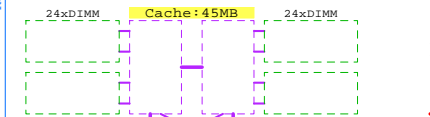

E7-8800v3
2500MHz 18-Core

Intel Xeon E7-8890v3 x86-64
2500MHz 4P-18Core FUJI-RX4770M2

48x DIMM Pairs 2x16 2x32 2x64

Fujitsu iRMC S4 RJ-45 10/100/1000

Matrox G200 256MB

10x PCIe 3.0 slots Ethernet 10Gb HBA 2-ch PCI

FC 16Gb HBA 2-ch PCI

Storage SAS RAID based 2.5" HotPlug
HDD and SSD, 300GB...900GB

SSD HDD

4x PCIe-Flash-SSD

Golden Eggs Home:
<http://www.goldeneggs.fi>

© 2015 Matti Patari, All rights reserved.

GOLDEN EGGS Visuals™ Helsinki	08-Apr-2015	GE-FUJI-RX4770M2-A Matti.Patari@Kolumbus.fi

FUJI RX4770-M2 4P E7-8890v3 2.5GH
GOLDEN EGGS Visuals, Helsinki