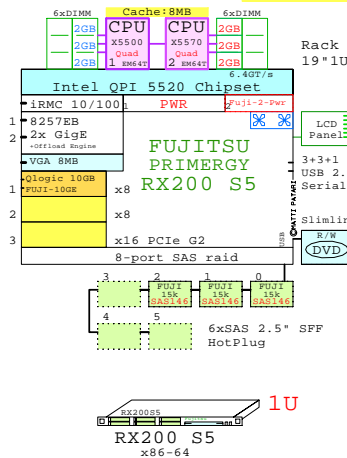

Intel Xeon X5570 x86-64

2930MHz 2P-Quad **FUJII-RX200S5A**