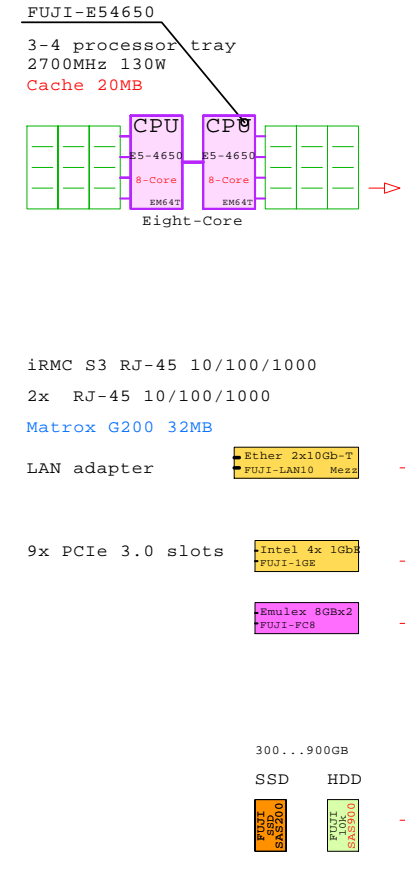

E5-4600
2700MHz Eight-Core

Max Memory
48x 32GB=
1.5TB

Intel Xeon E5-4650 x86-64
2700MHz 4P 8-Core FUJI-RX500-S7

GE-link to this document: <http://www.goldeneggs.fi/documents/GE-FUJI-RX500S7-A.pdf>

MS Windows Server 2008
LINUX: Red Hat, SuSE
VMware Virtualization Software

Golden Eggs Home:
<http://www.goldeneggs.fi>

© 2012 Matti Patari, All rights reserved.

GOLDEN EGGS Visuals™ Helsinki	23-Jul-2012	GE-FUJI-RX500S7-A
		Matti.Patari@Kolumbus.fi

FUJITSU RX500 S7 4P E5-4650 2.GH
GOLDEN EGGS Visuals, Helsinki

Tip for detail printing:
- Zoom in area of interest
- Print, Print CurrentView

FUJITSU RX500 S7 Intel E5-4650 4P/4U