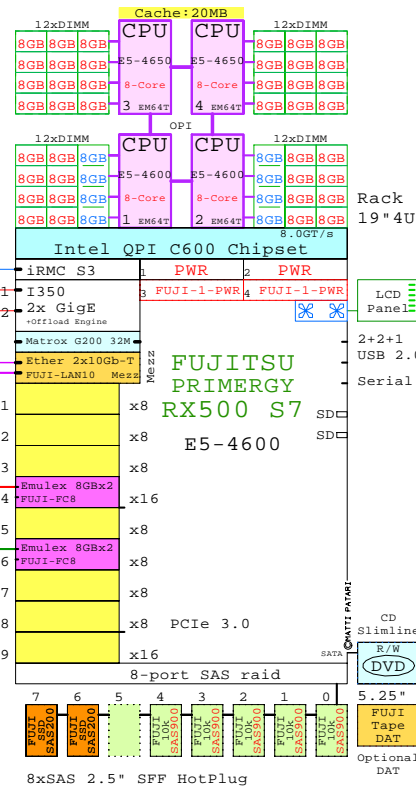

FUJITSU RX500 S7
Xeon E5-4650

Internal Options:

3-4 Eight-Core
E5-4650 20MB
2700MHz 130W

- 8GB FUJI-1X8GB
- DDR3-1333 1x DIMMs each
- 16GB FUJI-1X16G
- 32GB FUJI-1X32G
- FUJI-1-PWR 3-4 Power 800W
- FUJI-300GB 300GB 15k SAS 2.5"
- FUJI-600GB 600GB 10k SAS 2.5"
- FUJI-900GB 900GB 10k SAS 2.5"
- FUJI-200GB 200GB SSD SAS 2.5"
- FUJI-DAT DAT USB Tape
- FUJI-RAID Fuji SAS Raid
- FUJI-1GE Fuji GigabitE 4ch
- FUJI-LAN10 LAN adapter 10Gb 2ch
- FUJI-FC8 Emulex FC 8Gb 2ch

Example Configuration
x86-64

Intel Xeon E5-4650 x86-64
2700MHz 4P 8-Core FUJI-RX500-S7

2x 8Gb Fibre Channel to external storage

Parts list for the 4P Eight-Core 384GB Fujitsu RX500 S7

Part Number	Qty	Description
FUJI-1-PWR	2	FUJI RXxxx Power Supply
FUJI-1X8GB	40	Fuji 1x8GB Memory RX300 S7
FUJI-200GB	2	FUJI 200GB SSD SAS HotPlug SSD 2.5"
FUJI-900GB	5	FUJI 900GB HDA 10K SAS HotPlug 2.5" disk
FUJI-DAT	1	Fujitsu SATA DAT Tape Drive
FUJI-E54650	1	FUJI 2x Xeon E5-4650 8-Core 2.7GHz 20MB
FUJI-FC8	2	FUJI Emulex FC 8Gb 2-ch PCIe HBA
FUJI-LAN10	1	FUJI RX500 Ethernet 2x 10GbE Mezz LAN
FUJI-RX500S	1	Fuji RX500 S7 4P 8-C E5-4650-20MB 64GB 4