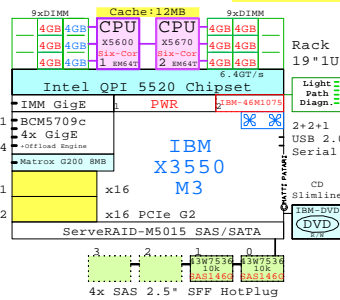

2x 8Gb Fibre Channel to external storage

Intel Xeon X5670 x86-64

2930MHz 2P-Six-C **IBM-7944-M2x**