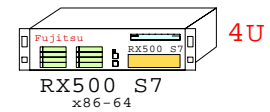

MS Windows Server 2008
LINUX: Red Hat, SuSE
VMware Virtualization Software

Golden Eggs Home:
<http://www.goldeneggs.fi>

© 2012 Matti Patari, All rights reserved.

GOLDEN EGGS Visuals™ Helsinki	23-Jul-2012	GE-FUJI-RX500S7-A
		Matti.Patari@Kolumbus.fi

FUJITSU RX500 S7 4P E5-4650 2.GH
GOLDEN EGGS Visuals, Helsinki

Tip for detail printing:
- Zoom in area of interest
- Print, Print CurrentView

FUJITSU RX500 S7 Intel E5-4650 4P/4U