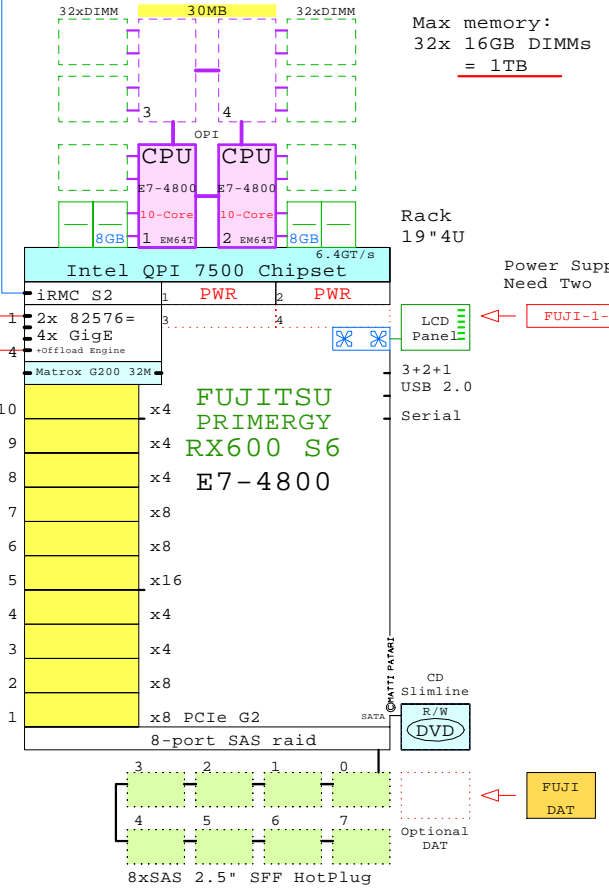

Max memory:
32x 16GB DIMMs
= 1TB

Power Supply, Need Two

Golden Eggs Home:
<http://www.goldeneggs.fi>

© 2010 Matti Patari, All rights reserved.

GOLDEN EGGS Visuals™ Helsinki	30-Jan-2012	GE-FUJI-RX600S6-A
		Matti.Patari@Kolumbus.fi

FUJITSU RX600 S6 4P E7-4870 2.4GH
GOLDEN EGGS Visuals, Helsinki

FUJITSU RX600 S6 Intel Ten-Core E7-4800 4P/4U