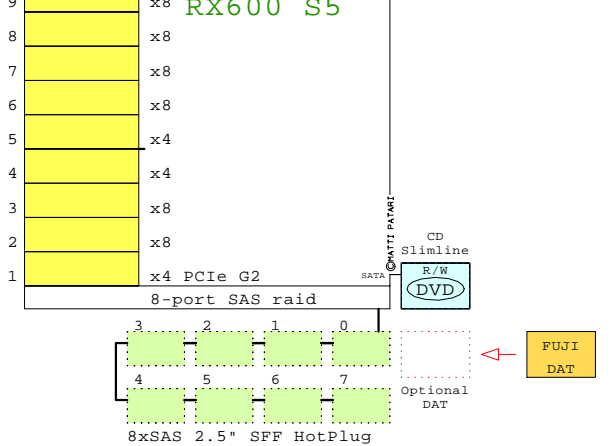

RX600 S5
x86-64

Golden Eggs Home:
<http://www.goldeneggs.fi>

© 2010 Matti Patari, All rights reserved.

GOLDEN EGGS Visuals™ Helsinki	23-Apr-2010	GE-FUJI-RX600S5-A
	Matti.Patari@Goldeneggs.Fi	

FUJITSU RX600 S5 4P X7560 2260Mhz
GOLDEN EGGS Visuals, Helsinki

FUJITSU RX600 S5 Intel 7500 4P/4U