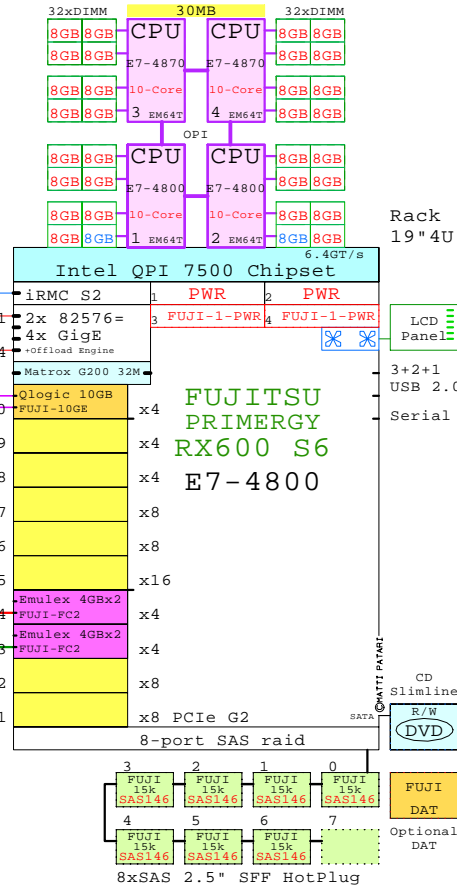

RX600 S6
Xeon E7-4800

Internal Options:

- **CPU** FUJI-4870
  E7-4870 3-4 10-Core E7-4870 2400MHz 30MB
  EM64T
- **FUJI-MEMBOO**
  MemoryBook for 8x DIMM
- **FUJI-8GB**
  Pair of DDR3-SDRAM 2x 4GB
- **FUJI-16GB**
  2x 8GB
- **FUJI-32GB**
  2x 16GB
- **FUJI-1-PWR**
  3-4 Power Need Two
- **FUJI-36GB**
  36GB 15k SAS 2.5"
- **FUJI-73GB**
  73GB 15k SAS 2.5"
- **FUJI-146GB**
  146GB 10k SAS 2.5"
- **FUJI-DAT**
  Dat Tape
- **FUJI-10GE**
  Qlogic 10Gb CNA HBA
- **FUJI-FC2**
  Emulex FC 4Gb 2-ch

MS Windows Server 2003 and 2008
LINUX: Red Hat, SuSE
VMware Virtualization Software

Tip for detail printing:
- Zoom in area of interest
- Print, Print Current View

2x 10-Gigabit

2x 4Gb Fibre Channel to external storage

Example Configuration
x86-64

Intel Xeon E7-4870 x86-64
2400MHz 4P-10Core FUJI-RX600-S6

Parts list for the 4P 10-Core Fujitsu RX600 S6

Part Number	Qty	Description
FUJI-1-PWR	2	FUJI RXxxx Power Supply, need 2x
FUJI-10GE	1	FUJI Intel 2x 10GbE server adapter
FUJI-146GB	7	Fuji 146GB SAS 15000r HotPlug 2.5" disk
FUJI-4870	2	FUJI Xeon E7-4870 10-Core 2.4GHz 30MB Pr
FUJI-8GB	30	Fuji 8GB Memory 2x4GB RX600 S4
FUJI-DAT	1	Fujitsu SATA DAT Tape Drive
FUJI-FC2	2	FUJI Emulex FC 4Gb 2-ch PCIe HBA
FUJI-MEMBOO	6	Fujitsu Memory Expansion Book
FUJI-RX600S	1	Fuji RX600-S6 4P 10-C E7-4870 30MB 16GB

E7-4800
2400MHz Ten-Core

Intel Xeon E7-4870 x86-64 System #
2400MHz 4P-10Core FUJI-RX600-S6

- **FUJI-4870**
  -3-4 Processor Ten-Core
  Cache 30MB
- **-MemoryBook for 8x DIMM**
- **-Memory Option DIMM Pair 8GB =4+4**
- **-iRMC S2 RJ-45 100/1000**
- **-Four RJ-45 10/100/1000**
- **-Matrox G200 32MB**
- **-10x PCIe G2 I/O module slots**

4x Gigabit E

8GB

Qlogic 10GB FUJI-10GE

Emulex 4GBx2 FUJI-FC2

FUJI 15k SAS73G

73..300GB