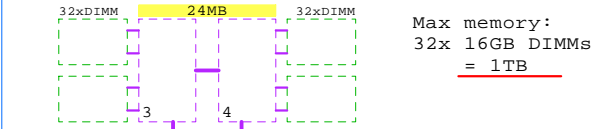

-iRMC S2 RJ-45 100/1000

-Four RJ-45 10/100/1000

-Matrox G200 8MB

-10x PCIe G2 I/O module slots

73..300GB

4x Gigabit E Remote Manager

Max memory:  
32x 16GB DIMMs  
= 1TB

-MemoryBook for 8x DIMM