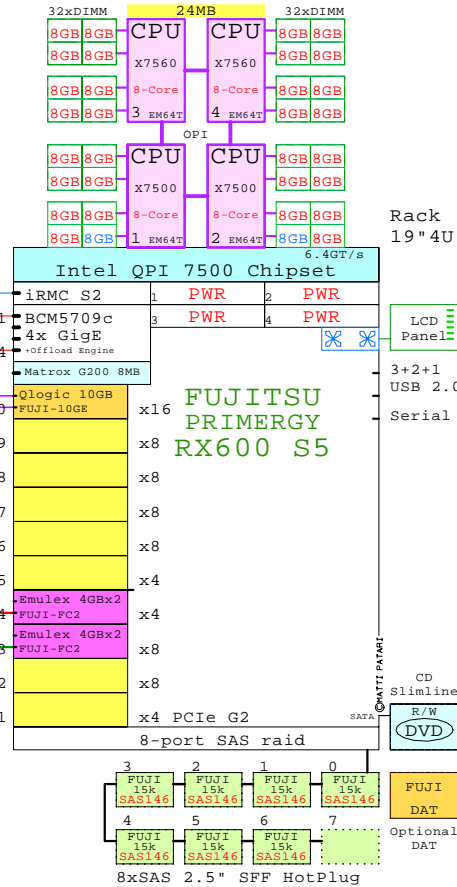

Example Configuration  
x86-64

Intel Xeon E7-4870 x86-64  
2400MHz 4P-10Core FUJI-RX600-S6

Parts list for the 4P 10-Core Fujitsu RX600 S6

Part Number	Qty	Description
FUJI-1-PWR	2	FUJI RXxxx Power Supply, need 2x
FUJI-10GE	1	FUJI Intel 2x 10GbE server adapter
FUJI-146GB	7	Fuji 146GB SAS 15000r HotPlug 2.5" disk
FUJI-4870	2	FUJI Xeon E7-4870 10-Core 2.4GHz 30MB Pr
FUJI-8GB	30	Fuji 8GB Memory 2x4GB RX600 S4
FUJI-DAT	1	Fujitsu SATA DAT Tape Drive
FUJI-FC2	2	FUJI Emulex FC 4Gb 2-ch PCIe HBA
FUJI-MEMBOO	6	Fujitsu Memory Expansion Book
FUJI-RX600S	1	Fuji RX600-S6 4P 10-C E7-4870 30MB 16GB

FUJITSU RX600 S6 Intel Ten-Core E7-4800 4P/4U

RX600 S5  
Xeon 7500

Internal Options:

++ Plus many more std PCIe I/O modules...

MS Windows Server 2003 and 2008  
LINUX: Red Hat, SuSE  
VMware Virtualization Software

Tip for detail printing:  
- Zoom in area of interest  
- Print, Print Current View

2x 10-Gigabit Remote Manager  
4x Gigabit E  
2x 4Gb Fibre Channel to external storage

Example Configuration  
x86-64

Intel Xeon X7560 x86-64  
2260MHz 4P-8Core **FUJI-RX600-S5**