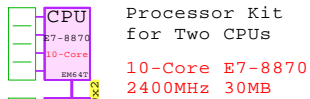

RX900 S2  
Xeon E7-8870

Internal Options:

Processor Kit for Two CPUs  
10-Core E7-8870  
2400MHz 30MB

Memory Option  
Four DIMMs  
16GB =4x4GB

FUJI-16G-4  
4x 4GB

FUJI-32G-4  
4x 8GB

FUJI-64G-4  
4x 16GB

FUJI-1-PWR  
Power Supply, Need Two

SSD 64GB

HDD 73...300GB

8U

RX900 S1  
x86-64

E7-8800

2400MHz Ten-Core 8-Sockets

MAX Memory  
128x 16GB  
= 2TB

Intel Xeon E7-8870 x86-64  
2400MHz 8P-10Core