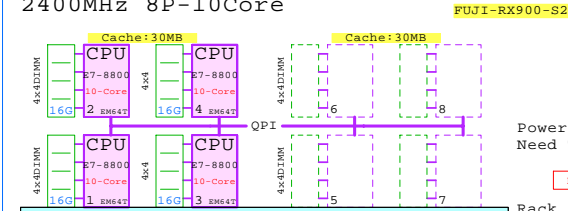

-Memory Option  
Four DIMMs  
16GB =4x4GB

-Processor Kit for Two CPUs

-iRMC S2 RJ-45 100/1000

-Six RJ-45 100/1000

-Matrox G200 8MB

-10GbE 2ch

-17x PCIe G2 I/O slots

PCIe HBA

SSD 64GB

HDD 73...300GB

8U

RX900 S1  
x86-64

E7-8800

2400MHz Ten-Core 8-Sockets

MAX Memory  
128x 16GB  
= 2TB

Intel Xeon E7-8870 x86-64  
2400MHz 8P-10Core