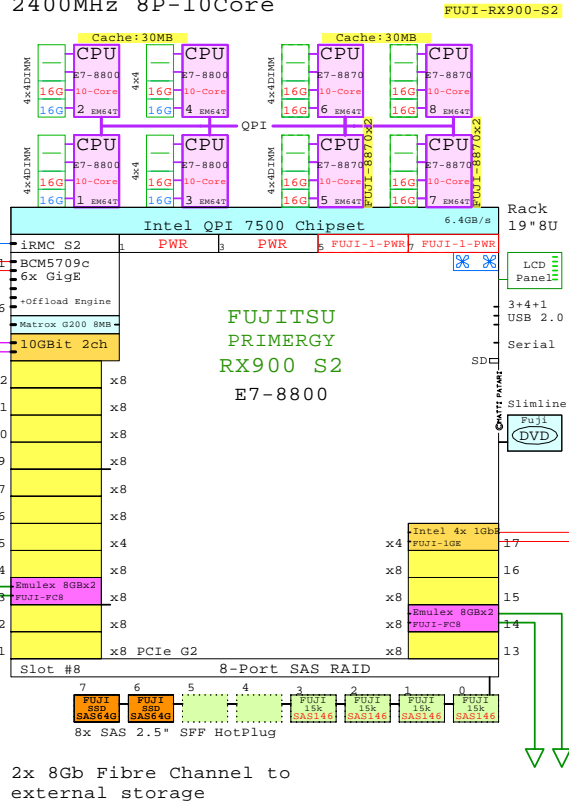

RX900 S2  
Xeon E7-8870

Internal Options:

Processor Kit for Two CPUs  
10-Core E7-8870  
2400MHz 30MB

Memory Option  
Four DIMMs  
16GB =4x4GB

FUJI-16G-4  
4x 4GB

FUJI-32G-4  
4x 8GB

FUJI-64G-4  
4x 16GB

FUJI-1-PWR  
Power Supply, Need Two

FUJI-73GB  
73GB 15k SAS 2.5"

FUJI-146GB  
146GB 15k SAS 2.5"

FUJI-300GB  
300GB 10k SAS 2.5"

FUJI-64G-SS  
64GB SSD SAS 2.5"

FUJI-1GE  
Intel 4x1GbE

FUJI-10GE  
Intel 2x10GbE

FUJI-FC8  
Emulex 2xFC8

Example Configuration  
x86-64

Intel Xeon E7-8870 x86-64  
2400MHz 8P-10Core

2x 8Gb Fibre Channel to external storage

Parts list for this 8P 8U Ten-Core RX900 S2

Part Number	Qty	Description
FUJI-1-PWR	2	FUJI RXxxx Power Supply, need 2x
FUJI-146GB	4	Fuji 146GB SAS 15000r HotPlug 2.5" disk
FUJI-16G-4	12	Fuji 16GB Memory 4x4GB RX900 S1
FUJI-1GE	1	FUJI 1000PT 4x 1GbE server adapter
FUJI-64G-SS	2	Fuji 64GB SAS SSD hot-plug disk 2.5"
FUJI-8870x2	2	FUJI 2x Xeon E7-8870 10-Core 2.4GHz 30MB
FUJI-FC8	2	FUJI Emulex FC 8Gb 2-ch PCIe HBA
FUJI-RX900S	1	Fuji RX900-S2 8P 10-C E7-8870 30MB 64GB