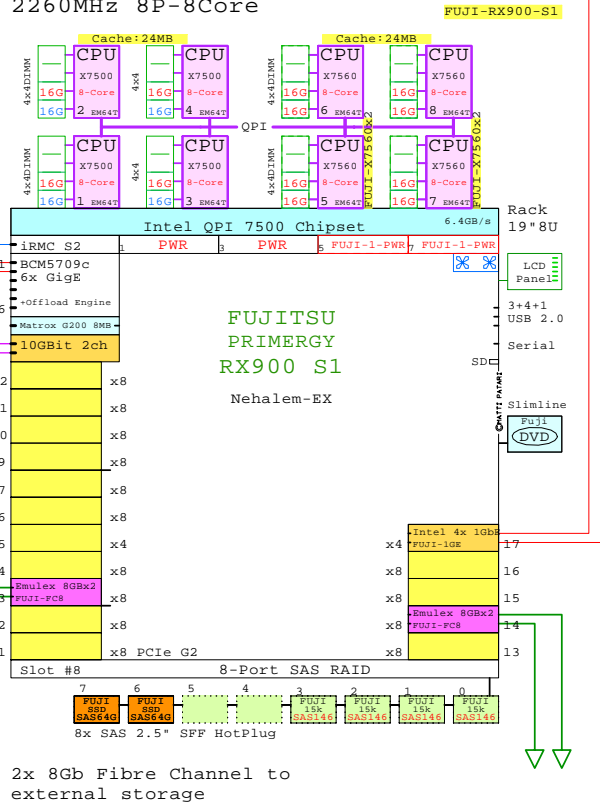

FUJI-32G-4  
4x 8GB

FUJI-64G-4  
4x 16GB

FUJI-1-PWR  
Power Supply,  
Need Two

FUJI-73GB  
73GB 15k SAS 2.5"

FUJI-146GB  
146GB 15k SAS 2.5"

FUJI-300GB  
300GB 10k SAS 2.5"

FUJI-64G-SS  
64GB SSD SAS 2.5"

FUJI-1GE  
Intel 4x1GbE

FUJI-10GE  
Intel 2x10GbE

FUJI-FC8  
Emulex 2xFC8

Example Configuration  
x86-64

Intel Xeon X7560 x86-64  
2260MHz 8P-8Core

Parts list for this 8P 8U Eight-Core RX900 S1

Part Number	Qty	Description
FUJI-1-PWR	2	FUJI RX900 S1 Power supply, need 2x
FUJI-146GB	4	Fuji 146GB SAS 15000r HotPlug 2.5" disk
FUJI-16G-4	12	Fuji 16GB Memory 4x4GB RX900 S1
FUJI-1GE	1	FUJI 1000PT 4x 1GbE server adapter
FUJI-64G-SS	2	Fuji 64GB SAS SSD hot-plug disk 2.5"
FUJI-FC8	2	FUJI Emulex FC 8Gb 2-ch PCIe HBA
<b>FUJI-RX900S</b>	<b>1</b>	<b>Fuji RX900-S1 8P 8-C X7560 24MB 64GB 8U</b>
FUJI-X7560x	2	FUJI 2x Xeon X7560 8-Core 2.26GHz 24MB K