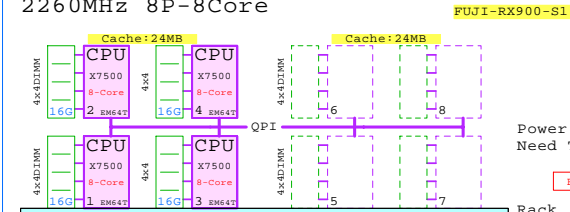

FUJI 15k

FUJI SAS146

HDD 73...300GB

RX900 S1  
x86-64

Nehalem-EX

2260MHz Eight-Core 8-Sockets

MAX Memory  
128x 16GB  
= 2TB

Intel Xeon X7560 x86-64  
2260MHz 8P-8Core