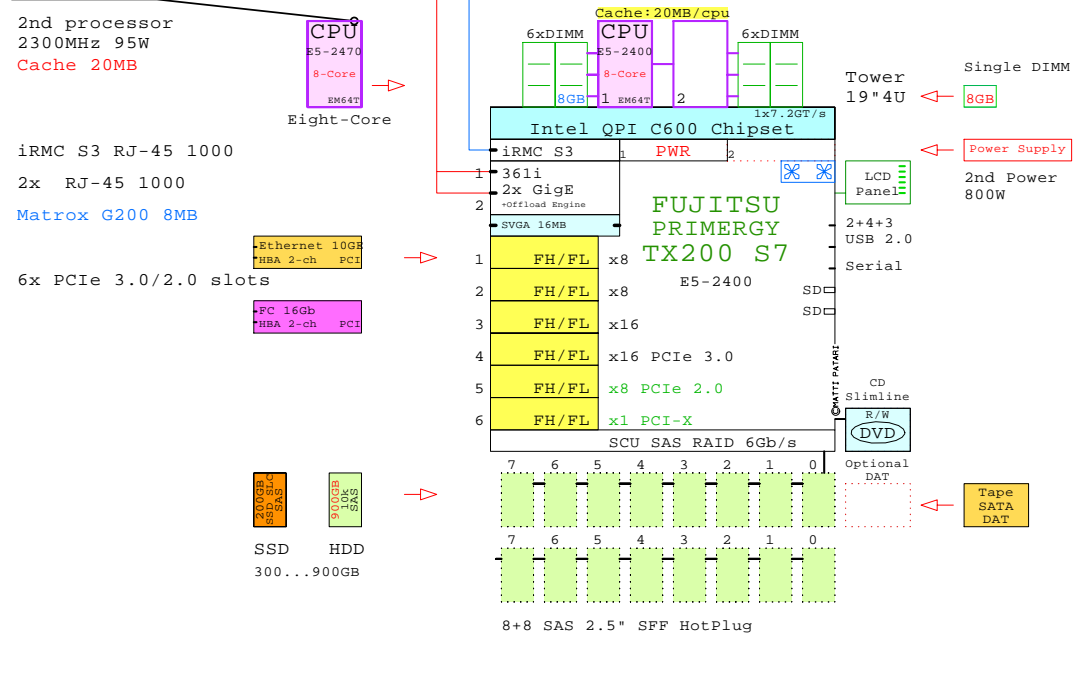

Example Configuration
x86-64

Intel Xeon E5-2470 x86-64
2300MHz 2P 8-Core FUJI-TX200S7A

2x 8Gb Fibre Channel to external storage

Parts list for the 2P Eight-Core Fujitsu TX200 S7

Part Number	Qty	Description
DAT-SATA	1	Tape DAT Drive SATA Internal
FU-TX200S7A	1	Fuji TX200-S7 2P 8C E5-2470-20MB 8GB 4U
HDD-600GB	13	Disk HDD 600GB 2.5" SAS 10k hot-plug
INT-E5-2470	1	Intel Xeon E5-2470 8-Core 2.3GHz 20MB Pr
MEM-8GB	11	Memory 1x 8GB DIMM
PCI-10GbE	1	Ethernet 2x 10GbE PCI HBA
PCI-FC8	2	Fibre Channel 8Gb 2-ch PCI HBA
PCI-RAID	1	Raid SAS PCI HBA 8-ch
POWER-2	1	Additional power supply hot-plug
SSD-200GB	2	Disk SSD 200GB 2.5" SAS SLC hot-plug

INT-E5-2470

2nd processor
2300MHz 95W
Cache 20MB

iRMC S3 RJ-45 1000
2x RJ-45 1000
Matrox G200 8MB

6x PCIe 3.0/2.0 slots

SSD HDD
300...900GB

E5-2400
2700MHz Eight-Core

Max Memory
12x 32GB=
384GB

Intel Xeon E5-2470 x86-64
2300MHz 2P 8-Core FUJI-TX200S7A