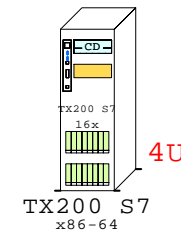

MS Windows Server 2008
LINUX: Red Hat, SuSE
VMware Virtualization Software

Golden Eggs Home:
<http://www.goldeneggs.fi>

© 2012 Matti Patari, All rights reserved.

GOLDEN EGGS Visuals™ Helsinki	30-Aug-2012	GE-FUJI-TX200S7-A Matti.Patari@Kolumbus.fi

FUJITSU TX200 S7 E5-2470 2300MH
GOLDEN EGGS Visuals, Helsinki

Tip for detail printing:
- Zoom in area of interest
- Print, Print Current View

FUJITSU TX200 S7 Intel E5-2470 2P/4U