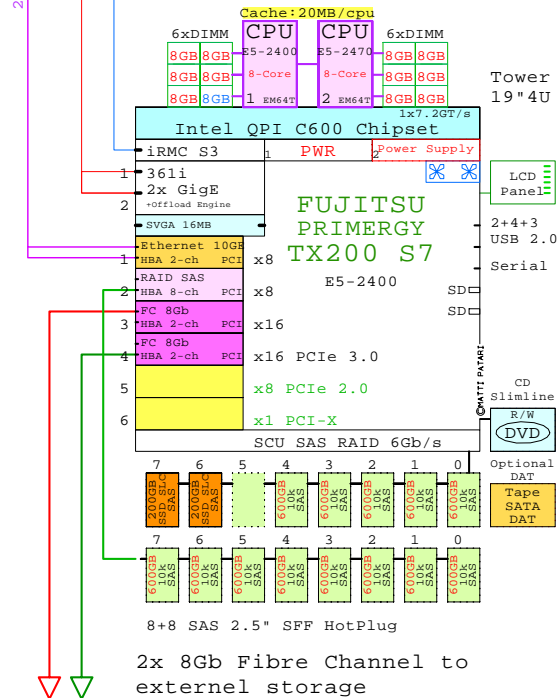

FUJITSU TX200 S7
Xeon E5-2470

Internal Options:

- CPU** INT-E5-2470
E5-2470
8-Core
2nd Eight-Core
E5-2470 20MB
2300MHz 95W
- MEM-8GB**
8GB
DDR3-1333
1x DIMMs each
- MEM-16GB**
16GB
- MEM-32GB**
32GB
- POWER-2**
Power Supply
2nd Power 800W
- HDD-300GB**
300GB
15k SAS
- HDD-600GB**
600GB
10k SAS
- HDD-900GB**
900GB
10k SAS
- SSD-200GB**
200GB
SSD SAS
- DVD-SATA**
SATA CD-RW/DVD
- DAT-SATA**
SATA DAT Tape
- PCI-RAID**
RAID SAS
HBA 8-ch PCI
- PCI-1GbE**
Ethernet 1GbE
HBA 2-ch PCI
- PCI-10GbE**
Ethernet 10GbE
HBA 2-ch PCI
- PCI-FC8**
FC 8Gb
HBA 2-ch PCI
- PCI-INF40**
InfiniBand 40
HBA 1-ch PCI

Example Configuration
x86-64

Intel Xeon E5-2470 x86-64
2300MHz 2P 8-Core FUJI-TX200S7A

2x 8Gb Fibre Channel to external storage

Parts list for the 2P Eight-Core Fujitsu TX200 S7

Part Number	Qty	Description
DAT-SATA	1	Tape DAT Drive SATA Internal
FU-TX200S7A	1	Fuji TX200-S7 2P 8C E5-2470-20MB 8GB 4U
HDD-600GB	13	Disk HDD 600GB 2.5" SAS 10k hot-plug
INT-E5-2470	1	Intel Xeon E5-2470 8-Core 2.3GHz 20MB Pr
MEM-8GB	11	Memory 1x 8GB DIMM
PCI-10GbE	1	Ethernet 2x 10GbE PCI HBA
PCI-FC8	2	Fibre Channel 8Gb 2-ch PCI HBA
PCI-RAID	1	Raid SAS PCI HBA 8-ch
POWER-2	1	Additional power supply hot-plug
SSD-200GB	2	Disk SSD 200GB 2.5" SAS SLC hot-plug

INT-E5-2470

2nd processor
2300MHz 95W
Cache 20MB

iRMC S3 RJ-45 1000
2x RJ-45 1000
Matrox G200 8MB

6x PCIe 3.0/2.0 slots

SSD HDD
300...900GB

E5-2400
2700MHz Eight-Core

Max Memory
12x 32GB=
384GB

Intel Xeon E5-2470 x86-64
2300MHz 2P 8-Core FUJI-TX200S7A