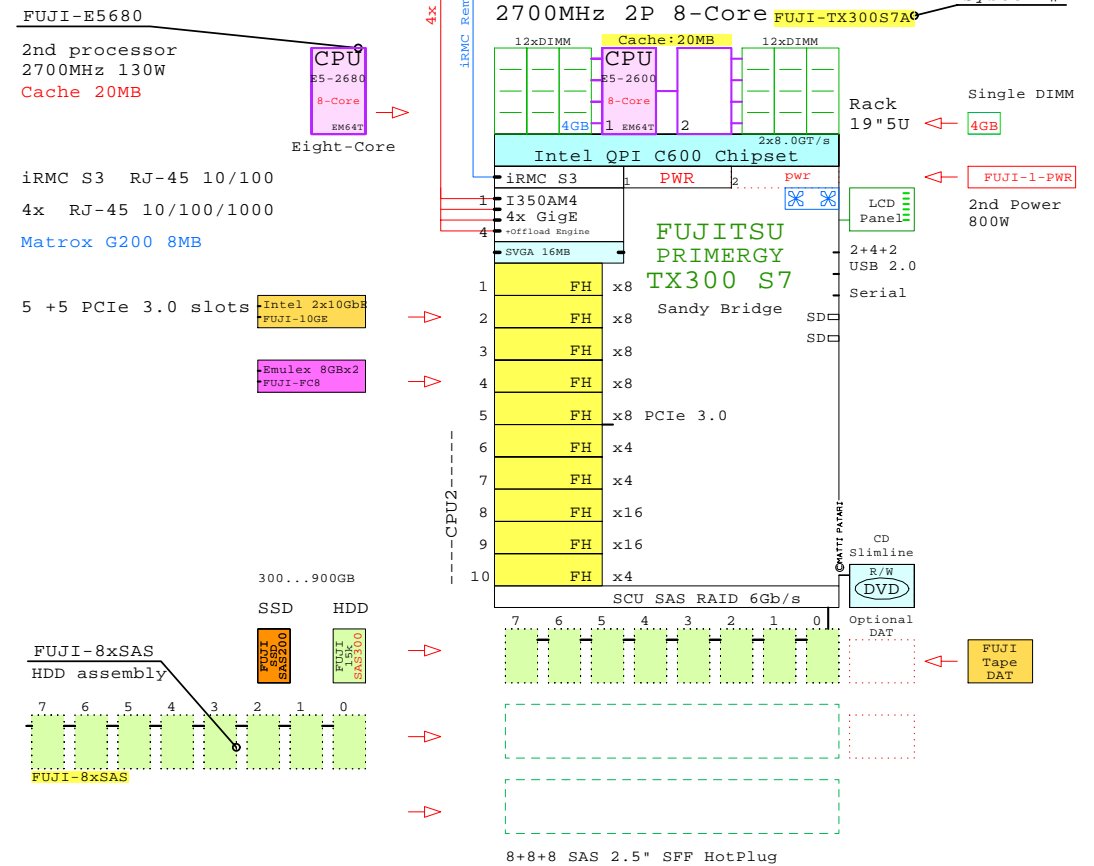

FUJITSU TX300 S7  
Xeon E5-2680

Internal Options:

- CPU** FUJI-E5680  
E5-2680  
8-Core  
EM64T  
2nd Eight-Core  
E5-2680 20MB  
2700MHz 130W
- 4GB** FUJI-1X4GB  
DDR3-1333  
1x DIMMs each
- 8GB** FUJI-1X8GB
- 16G** FUJI-1X16G
- 32G** FUJI-1X32G
- FUJI-1-PWR**  
2nd Power 800W
- FUJI-300GB**  
FUJI 15k SAS300  
300GB 15k SAS 2.5"
- FUJI-600GB**  
FUJI 10k SAS600  
600GB 10k SAS 2.5"
- FUJI-900GB**  
FUJI 10k SAS900  
900GB 10k SAS 2.5"
- FUJI-200GB**  
FUJI ssp SAS200  
200GB SSD SAS 2.5"
- FUJI-DAT**  
FUJI Tape DAT  
DAT 72 HH Tape

Example Configuration  
x86-64

Intel Xeon E5-2680 x86-64  
2700MHz 2P 8-Core FUJI-TX300S7A

Parts list for the 2P Eight-Core Fujitsu TX300 S7

Part Number	Qty	Description
FU-TX300S7A	1	Fuji TX300-S7 2P 8C E5-2680-20MB 4GB 5U
FUJI-1-PWR	1	FUJI RXxxx Power Supply
FUJI-10GE	1	FUJI Intel 2x 10GbE server adapter
FUJI-1X4GB	15	Fuji 1x4GB Memory RX300 S7
FUJI-200GB	9	FUJI 200GB SSD SAS HotPlug SSD 2.5"
FUJI-300GB	15	FUJI 300GB HDA 15K SAS HotPlug 2.5" disk
FUJI-8xSAS	2	Fuji Rxxx +8HDD Disk enablement kit
FUJI-DAT	2	Fujitsu SATA DAT Tape Drive
FUJI-E5680	1	FUJI Xeon E5-2680 8-Core 2.7GHz 20MB Pro
FUJI-FC8	2	FUJI Emulex FC 8Gb 2-ch PCIe HBA
FUJI-RAID	1	FUJI Raid SAS Controller

Tip for detail printing:  
- Zoom in area of interest  
- Print, Print Current View

FUJITSU TX300 S7 Intel E5-2680 2P/5U

Sandy Bridge  
2700MHz Eight-Core

Max Memory  
24x 32GB=  
768GB

Intel Xeon E5-2680 x86-64  
2700MHz 2P 8-Core FUJI-TX300S7A