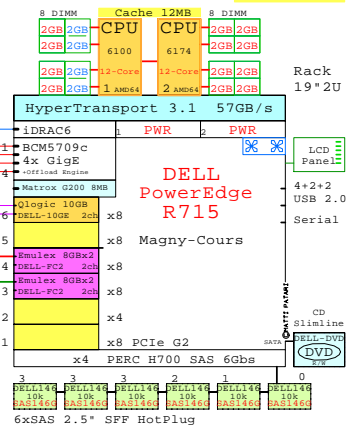

Welcome to GoldenEggs x86 Visual Configurations

<http://www.goldeneggs.fi>

A picture is worth of one thousand words.
It talks all Global languages.

x86-64 servers: **Dell** **IBM** **HP** **Fujitsu** **SUN** **Acer** **Lenovo** and **Cisco**

AMD Opteron 6174 x86-64
2200MHz 2P 12-Cor DELL-R715-Axx