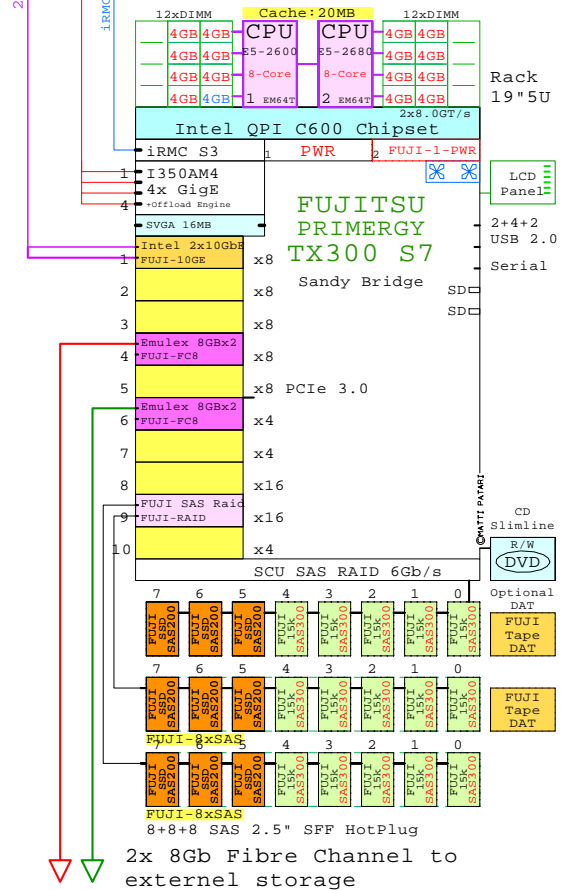

FUJITSU TX300 S7  
Xeon E5-2680

Internal Options:

- CPU** FUJI-E5680  
E5-2680  
8-Core  
EM64T  
2nd Eight-Core  
E5-2680 20MB  
2700MHz 130W
- 4GB** FUJI-1X4GB  
DDR3-1333  
1x DIMMs each
- 8GB** FUJI-1X8GB
- 16G** FUJI-1X16G
- 32G** FUJI-1X32G
- FUJI-1-PWR**  
2nd Power 800W
- FUJI-300GB**  
FUJI 15k SAS300  
300GB 15k SAS 2.5"
- FUJI-600GB**  
FUJI 10k SAS600  
600GB 10k SAS 2.5"
- FUJI-900GB**  
FUJI 10k SAS900  
900GB 10k SAS 2.5"
- FUJI-200GB**  
FUJI ssp SAS200  
200GB SSD SAS 2.5"
- FUJI-DAT**  
FUJI Tape DAT  
DAT 72 HH Tape

- FUJI-RAID**  
FUJI SAS Raid  
FUJI-RAID
- FUJI-1GE**  
Intel 4x 1Gb  
FUJI-1GE  
Fuji GigabitE 2ch
- FUJI-10GE**  
Intel 2x10Gb  
FUJI-10GE  
Qlogic 10Gb CNA 2ch
- FUJI-FC8**  
Emulex 8Gb2  
FUJI-FC8  
Emulex FC 8Gb 2ch

Example Configuration  
x86-64

Intel Xeon E5-2680 x86-64  
2700MHz 2P 8-Core FUJI-TX300S7A

Parts list for the 2P Eight-Core Fujitsu TX300 S7

Part Number	Qty	Description
FU-TX300S7A	1	Fuji TX300-S7 2P 8C E5-2680-20MB 4GB 5U
FUJI-1-PWR	1	FUJI RXxxx Power Supply
FUJI-10GE	1	FUJI Intel 2x 10GbE server adapter
FUJI-1X4GB	15	Fuji 1x4GB Memory RX300 S7
FUJI-200GB	9	FUJI 200GB SSD SAS HotPlug SSD 2.5"
FUJI-300GB	15	FUJI 300GB HDA 15K SAS HotPlug 2.5" disk
FUJI-8xSAS	2	Fuji Rxxx +8HDD Disk enablement kit
FUJI-DAT	2	Fujitsu SATA DAT Tape Drive
FUJI-E5680	1	FUJI Xeon E5-2680 8-Core 2.7GHz 20MB Pro
FUJI-FC8	2	FUJI Emulex FC 8Gb 2-ch PCIe HBA
FUJI-RAID	1	FUJI Raid SAS Controller

Tip for detail printing:  
- Zoom in area of interest  
- Print, Print Current View

FUJITSU TX300 S7 Intel E5-2680 2P/5U

Sandy Bridge  
2700MHz Eight-Core

Max Memory  
24x 32GB=  
768GB

Intel Xeon E5-2680 x86-64  
2700MHz 2P 8-Core FUJI-TX300S7A