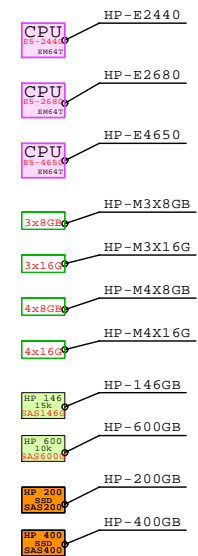

Fibre Channel I/O Modules, B-C

Infiniband I/O Modules, B-C

Optional Power and Fans

HP ProLiant c7000 Blade Server Enclosure, Rack 19" 10U

HP-C7000A

Blade Server Options

Ethernet

Fibre Channel

Infini Band

Half High Blade

Full High Blade

Four CPUs

32x DIMMs

Two Disk

3x Mezz

2+2 LOMs