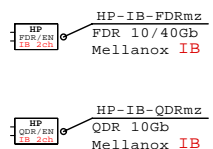

Infiniband I/O Modules, B-C