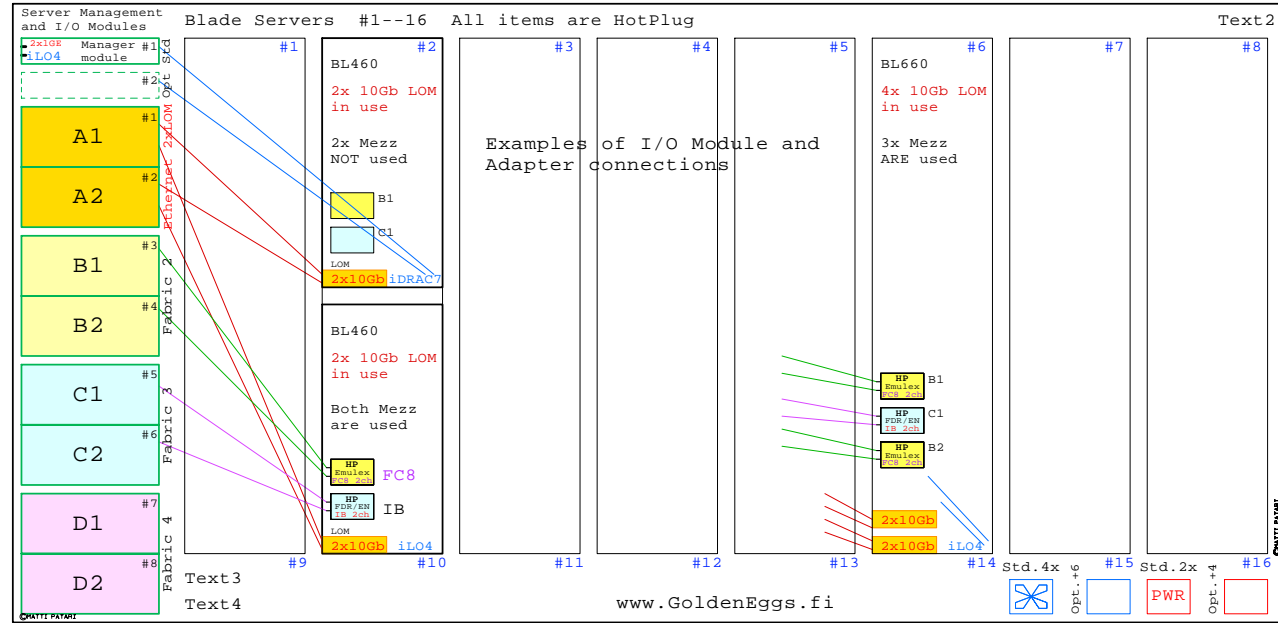

HP ProLiant c7000 Blade Server Enclosure, Rack 19" 10U

HP-C7000A