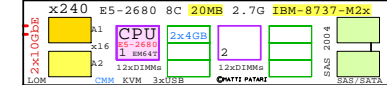

Welcome to GoldenEggs x86 Visual Configurations

<http://www.goldeneggs.fi>

A picture is worth of one thousand words.
It talks all Global languages.

x86-64 servers: **Dell** **IBM** **HP** **Fujitsu** **SUN** **Acer** **Lenovo** and **Cisco**

4x Gigabit E
iDRAC7 Remote Manager

Intel Xeon E5-2680 x86-64
2700MHz 2P 8-Core **DELL-R720-A**

Intel Xeon E5-2680 x86-64
2700MHz 2P 8-Core **IBM-7914-L2x**

AMD Opteron 6172 x86-64
2100MHz 2P 12-Core **573088-421 EU**

Dell Blades

Fujitsu

HP Blades

IBM Blades

Cisco Blades

Donate

PayPal at:
www.GoldenEggs.fi

This x86 site is open, vendor independent.
It is fully funded from my own pocket.
To keep this service running,
Your personal support is welcome.

Matti.Patari@Kolumbus.fi
Helsinki Finland

Older GoldenEggs sites:

<http://h18000.www1.hp.com/info/GECPQA/>

<http://www.openvms.org/pages.php?page=GoldenEggs>

GE-links to x86 COMPARE Pictures:

- <http://www.goldeneggs.fi/documents/GE-COMPARE-2P-1U-A.pdf>
- <http://www.goldeneggs.fi/documents/GE-COMPARE-2P-2U-A.pdf>
- <http://www.goldeneggs.fi/documents/GE-COMPARE-4P-4U-A.pdf>
- <http://www.goldeneggs.fi/documents/GE-COMPARE-8P-8U-A.pdf>
- <http://www.goldeneggs.fi/documents/GE-COMPARE-TOWER-A.pdf>
- **New** <http://www.goldeneggs.fi/documents/GE-COMPARE-BLADE-A.pdf>
- <http://www.goldeneggs.fi/documents/GE-INT-E5-MAP-A.pdf>
- <http://www.goldeneggs.fi/documents/GE-COMP-E52400-A.pdf>
- <http://www.goldeneggs.fi/documents/GE-COMP-E52600-A.pdf>
- <http://www.goldeneggs.fi/documents/GE-COMP-E54600-A.pdf>

Follow GoldenEggs on Twitter:

@goldeneggsfi

GE-links to x86 FAMILY Pictures: