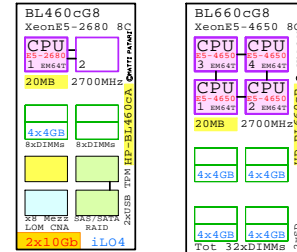

Welcome to GoldenEggs x86 Visual Configurations

<http://www.goldeneggs.fi>

A picture is worth of one thousand words.
It talks all Global languages.

x86-64 servers: **Dell** **IBM** **HP** **Fujitsu** **SUN** **Acer** **Lenovo** and **Cisco**

4x Gigabit E
iDRAC7 Remote Manager

Intel Xeon E5-2680 x86-64
2700MHz 2P 8-Core **DELL-R720-A**

Intel Xeon E5-2680 x86-64
2700MHz 2P 8-Core **IBM-7914-L2x**

AMD Opteron 6172 x86-64
2100MHz 2P 12-Core **573088-421 EU**

Dell Blades

Fujitsu

HP Blades

IBM Blades

Cisco Blades

Donate

PayPal at:
www.GoldenEggs.fi

This x86 site is open, vendor independent.
It is fully funded from my own pocket.
To keep this service running,
Your personal support is welcome.

Matti.Patari@Kolumbus.fi
Helsinki Finland

Older GoldenEggs sites:

<http://h18000.www1.hp.com/info/GECPQA/>

<http://www.openvms.org/pages.php?page=GoldenEggs>

GE-links to x86 COMPARE Pictures:

- <http://www.goldeneggs.fi/documents/GE-COMPARE-2P-1U-A.pdf>
- <http://www.goldeneggs.fi/documents/GE-COMPARE-2P-2U-A.pdf>
- <http://www.goldeneggs.fi/documents/GE-COMPARE-4P-4U-A.pdf>
- <http://www.goldeneggs.fi/documents/GE-COMPARE-8P-8U-A.pdf>
- <http://www.goldeneggs.fi/documents/GE-COMPARE-TOWER-A.pdf>
- **New** <http://www.goldeneggs.fi/documents/GE-COMPARE-BLADE-A.pdf>
- <http://www.goldeneggs.fi/documents/GE-INT-E5-MAP-A.pdf>
- <http://www.goldeneggs.fi/documents/GE-COMP-E52400-A.pdf>
- <http://www.goldeneggs.fi/documents/GE-COMP-E52600-A.pdf>
- <http://www.goldeneggs.fi/documents/GE-COMP-E54600-A.pdf>

Follow GoldenEggs on Twitter:

@goldeneggsfi

GE-links to x86 FAMILY Pictures: