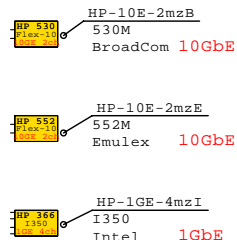

Fibre Channel I/O Modules, B-C

Infiniband I/O Modules, B-C

Optional Power and Fans

HP ProLiant c7000 Blade Server Enclosure, Rack 19" 10U

HP-C7000A

Blade Server Options

Ethernet

Fibre Channel

Infini Band

Half High Blade

Full High Blade

Four CPUs

32x DIMMs

Two Disk

3x Mezz

2+2 LOMs