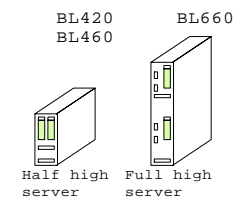

Infini Band

Half High Blade

Full High Blade

Four CPUs

32x DIMMs

Two Disk

3x Mezz

2+2 LOMs