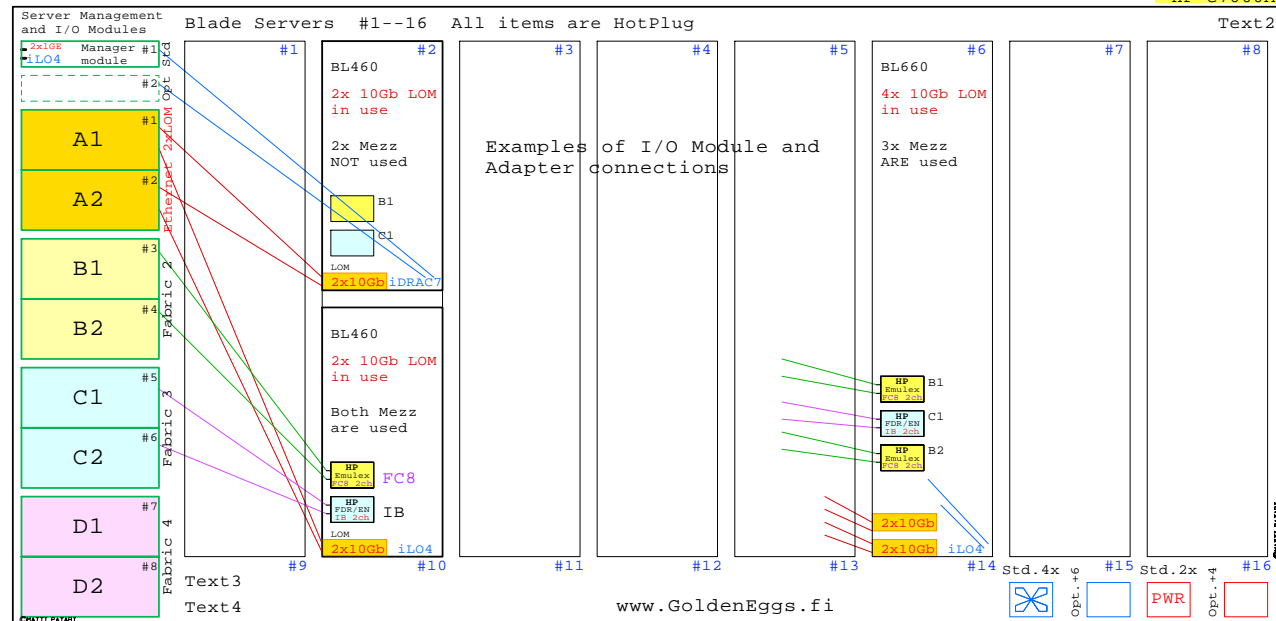

Fibre Channel I/O Modules, B-C

Infiniband I/O Modules, B-C

Optional Power and Fans

HP ProLiant c7000 Blade Server Enclosure, Rack 19" 10U

HP-C7000A

Blade Server Options

Ethernet

Fibre Channel

Infini Band

Half High Blade

Full High Blade

Four CPUs

32x DIMMs

Two Disk

3x Mezz

2+2 LOMs