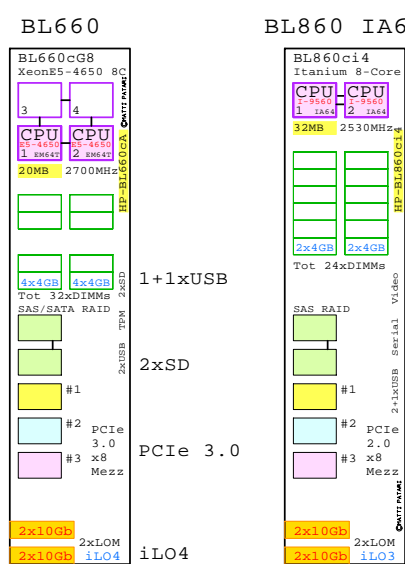

Fibre Channel I/O Modules, B-C

Infiniband I/O Modules, B-C

Optional Power and Fans

HP ProLiant c7000 Blade Server Enclosure, Rack 19" 10U

HP-C7000A

Blade Server Options

Ethernet

Fibre Channel

Infini Band

Half High Blade

Full High Blade

Four CPUs

32x DIMMs

Two Disk

3x Mezz

2+2 LOMs

10U

HP Itanium IA64 Blade Servers and c7000 Enclosure

Link to this document: <http://www.goldeneggs.fi/documents/GE-HP-BLADE-A.pdf>

Enclosure Options

2nd Management Module

Ethernet I/O modules, A-C

Blade I/O Adapters

HP ProLiant c7000 Blade Server Enclosure, Rack 19" 10U

HP-C7000A

Blade Server Options

Fibre Channel I/O Modules, B-C

Infiniband I/O Modules, B-C

Optional Power and Fans

BL860 IA64 2P

BL870 IA64 4P