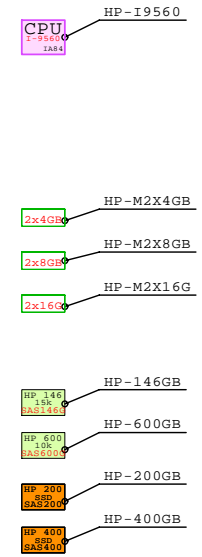

Fibre Channel I/O Modules, B-C

Infiniband I/O Modules, B-C

Optional Power and Fans

HP ProLiant c7000 Blade Server Enclosure, Rack 19" 10U

HP-C7000A

Blade Server Options

Ethernet

Fibre Channel

Infini Band

Half High Blade

Full High Blade

Four CPUs

32x DIMMs

Two Disk

3x Mezz

2+2 LOMs

10U

HP Itanium IA64 Blade Servers and c7000 Enclosure

Link to this document: <http://www.goldeneggs.fi/documents/GE-HP-BLADE-A.pdf>

Enclosure Options

2nd Management Module

Ethernet I/O modules, A-C

Blade I/O Adapters

HP ProLiant c7000 Blade Server Enclosure, Rack 19" 10U

HP-C7000A

Blade Server Options

Fibre Channel I/O Modules, B-C

Infiniband I/O Modules, B-C

Optional Power and Fans

BL860 IA64 2P

BL870 IA64 4P