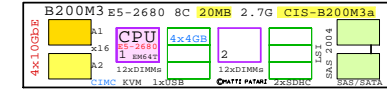

Cisco Blades

Donate

PayPal at:
www.GoldenEggs.fi

This x86 site is open, vendor independent.
It is fully funded from my own pocket.
To keep this service running,
Your personal support is welcome.

Matti.Patari@Kolumbus.fi
Helsinki Finland

Older GoldenEggs sites:

<http://h18000.www1.hp.com/info/GECPQA/>

<http://www.openvms.org/pages.php?page=GoldenEggs>

GE-links to x86 COMPARE Pictures:

- <http://www.goldeneggs.fi/documents/GE-COMPARE-2P-1U-A.pdf>
- <http://www.goldeneggs.fi/documents/GE-COMPARE-2P-2U-A.pdf>
- <http://www.goldeneggs.fi/documents/GE-COMPARE-4P-4U-A.pdf>
- <http://www.goldeneggs.fi/documents/GE-COMPARE-8P-8U-A.pdf>
- <http://www.goldeneggs.fi/documents/GE-COMPARE-TOWER-A.pdf>
- **New** <http://www.goldeneggs.fi/documents/GE-COMPARE-BLADE-A.pdf>
- <http://www.goldeneggs.fi/documents/GE-INT-E5-MAP-A.pdf>
- <http://www.goldeneggs.fi/documents/GE-COMP-E52400-A.pdf>
- <http://www.goldeneggs.fi/documents/GE-COMP-E52600-A.pdf>
- <http://www.goldeneggs.fi/documents/GE-COMP-E54600-A.pdf>

Follow GoldenEggs on Twitter:

@goldeneggsfi

GE-links to x86 FAMILY Pictures:

- <http://www.goldeneggs.fi/documents/GE-DELL-FAMILY-A.pdf>
- <http://www.goldeneggs.fi/documents/GE-IBM-FAMILY-A.pdf>
- <http://www.goldeneggs.fi/documents/GE-HP-FAMILY-A.pdf>
- <http://www.goldeneggs.fi/documents/GE-FUJII-FAMILY-A.pdf>
- <http://www.goldeneggs.fi/documents/GE-SUN-FAMILY-A.pdf>
- <http://www.goldeneggs.fi/documents/GE-ACER-FAMILY-A.pdf>
- <http://www.goldeneggs.fi/documents/GE-LENOVO-FAMILY-A.pdf>
- <http://www.goldeneggs.fi/documents/GE-CISCO-FAMILY-A.pdf>

©2012 Matti Patari, All rights reserved.

GOLDEN EGGS Visuals™ Helsinki	01-Mar-2013	GE-Welcomel Matti.Patari@Kolumbus.Fi

Welcome to Visual Configurations
GOLDEN EGGS Visuals, Helsinki

GE-Welcome1