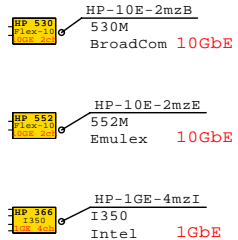

10U

HP Itanium IA64 Blade Servers and c7000 Enclosure

Link to this document: <http://www.goldeneggs.fi/documents/GE-HP-BLADE-A.pdf>

Enclosure Options

2nd Management Module

Ethernet I/O modules, A-C

Blade I/O Adapters