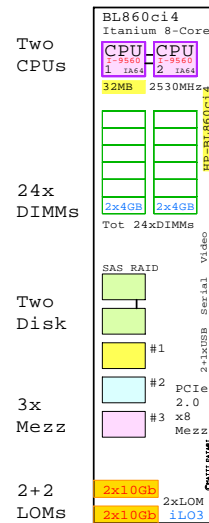

Infini Band

Half High Blade

Full High Blade

Four CPUs

32x DIMMs

Two Disk

3x Mezz

2+2 LOMs

HP ProLiant c7000 Blade Server Enclosure, Rack 19" 10U

HP-C7000A

Blade Server Options

Fibre Channel I/O Modules, B-C

Infiniband I/O Modules, B-C

Optional Power and Fans

BL860 IA64 2P

BL870 IA64 4P