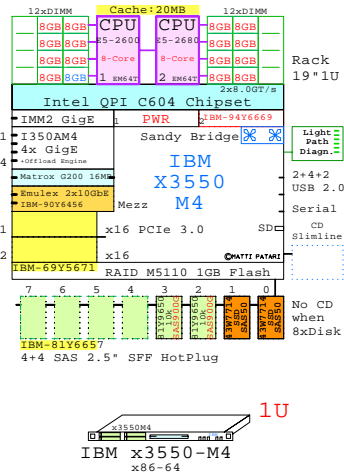

HP ProLiant c7000 Blade Server Enclosure, Rack 19" 10U

HP-C7000A

Blade Server Options

Fibre Channel I/O Modules, B-C

Infiniband I/O Modules, B-C

Optional Power and Fans

BL860 IA64 2P

BL870 IA64 4P

BL890 IA64 8P

Welcome to GoldenEggs x86 Visual Configurations

<http://www.goldeneggs.fi>

A picture is worth of one thousand words.
It talks all Global languages.

x86-64 servers: **Dell** **IBM** **HP** **Fujitsu** **SUN** **Acer** **Lenovo** and **Cisco**

4x Gigabit E
iDRAC7 Remote Manager

Intel Xeon E5-2680 x86-64
2700MHz 2P 8-Core **DELL-R720-A**

Intel Xeon E5-2680 x86-64
2700MHz 2P 8-Core **IBM-7914-L2x**

AMD Opteron 6172 x86-64
2100MHz 2P 12-Core **573088-421 EU**