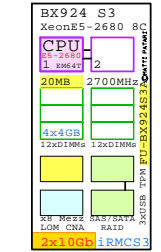

Welcome to GoldenEggs x86 Visual Configurations

<http://www.goldeneggs.fi>

A picture is worth of one thousand words.
It talks all Global languages.

x86-64 servers: **Dell** **IBM** **HP** **Fujitsu** **SUN** **Acer** **Lenovo** and **Cisco**

4x Gigabit E
iDRAC7 Remote Manager

Intel Xeon E5-2680 x86-64
2700MHz 2P 8-Core **DELL-R720-A**

Intel Xeon E5-2680 x86-64
2700MHz 2P 8-Core **IBM-7914-L2x**

AMD Opteron 6172 x86-64
2100MHz 2P 12-Core **573088-421 EU**

Dell Blades

Fujitsu

HP Blades

IBM Blades

Cisco Blades

Donate

PayPal at:
www.GoldenEggs.fi

This x86 site is open, vendor independent.
It is fully funded from my own pocket.
To keep this service running,
Your personal support is welcome.

Matti.Patari@Kolumbus.fi
Helsinki Finland

Older GoldenEggs sites:

<http://h18000.www1.hp.com/info/GECPQA/>

<http://www.openvms.org/pages.php?page=GoldenEggs>

GE-links to x86 COMPARE Pictures:

- <http://www.goldeneggs.fi/documents/GE-COMPARE-2P-1U-A.pdf>
- <http://www.goldeneggs.fi/documents/GE-COMPARE-2P-2U-A.pdf>
- <http://www.goldeneggs.fi/documents/GE-COMPARE-4P-4U-A.pdf>
- <http://www.goldeneggs.fi/documents/GE-COMPARE-8P-8U-A.pdf>
- <http://www.goldeneggs.fi/documents/GE-COMPARE-TOWER-A.pdf>
- **New** <http://www.goldeneggs.fi/documents/GE-COMPARE-BLADE-A.pdf>
- <http://www.goldeneggs.fi/documents/GE-INT-E5-MAP-A.pdf>
- <http://www.goldeneggs.fi/documents/GE-COMP-E52400-A.pdf>
- <http://www.goldeneggs.fi/documents/GE-COMP-E52600-A.pdf>
- <http://www.goldeneggs.fi/documents/GE-COMP-E54600-A.pdf>

Follow GoldenEggs on Twitter:

@goldeneggsfi

GE-links to x86 FAMILY Pictures: