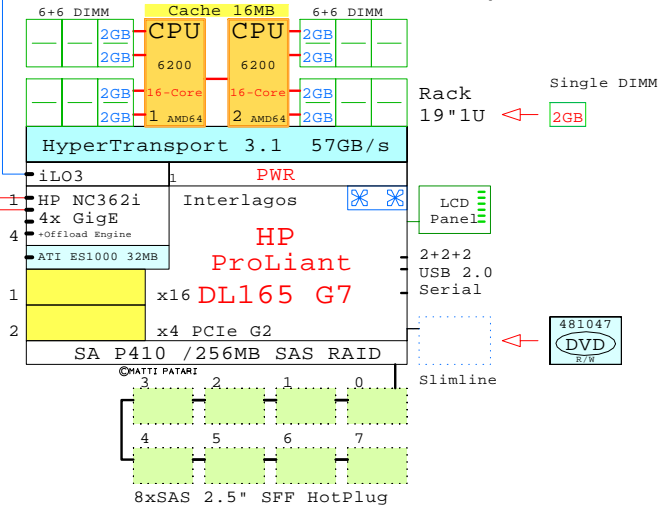

Interlagos
2200MHz Sixteen-Core

AMD Opteron 6274 x86-64
2200MHz 2P 16-Core 663809-421 EU

GE-link to this document: <http://www.goldeneggs.fi/documents/GE-HP-DL165G7-A.pdf>

MS Windows Server 2003 and 2008
LINUX: Red Hat, SuSE
VMware Virtualization Software

Tip for detail printing:
- Zoom in area of interest
- Print, Print Current View

GoldenEggs Home:
<http://www.goldeneggs.fi>

© 2010 Matti Patari, All rights reserved.

GOLDEN EGGS Visuals™ Helsinki	24-Jan-2012	GE-HP-DL165G7-A Matti.Patari@Kolumbus.fi

HP DL165-G7 AMD Opteron 16-Core
GOLDEN EGGS Visuals, Helsinki

HP DL165-G7 AMD Sixteen-Core 2P/1U