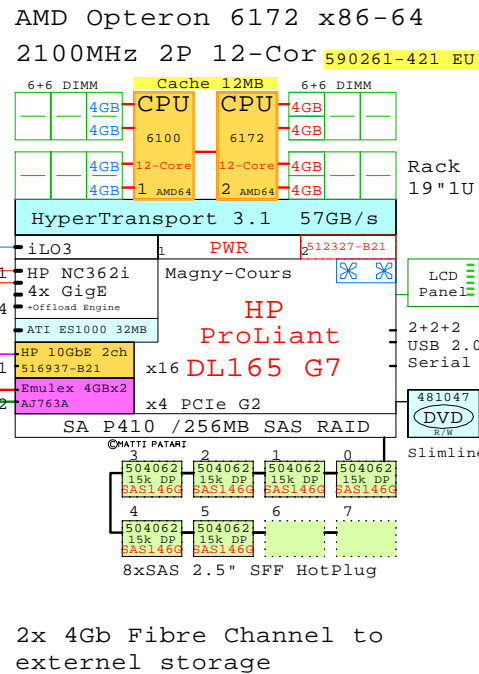

HP DL165-G7 AMD Opteron 16-Core
GOLDEN EGGS Visuals, Helsinki

HP DL165-G7 AMD Sixteen-Core 2P/1U

HP DL165-G7
AMD Opteron

Internal Options:

Example Configuration
x86-64

2x 4Gb Fibre Channel to external storage