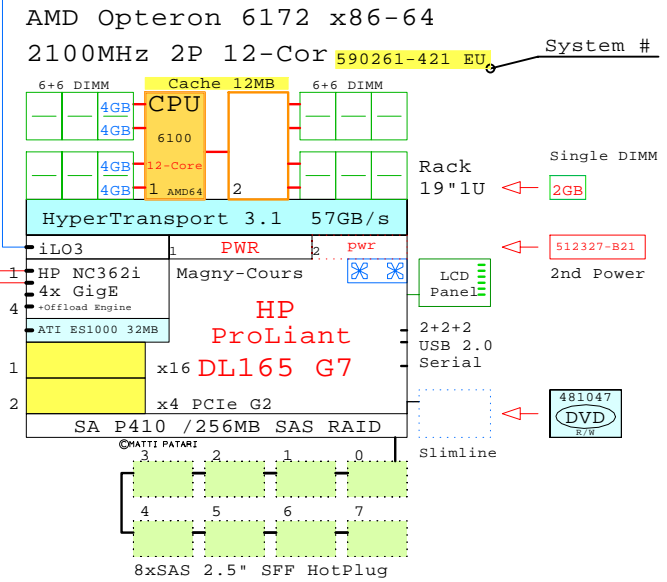

Magny-Cours
2100MHz Twelve-Core

MS Windows Server 2003 and 2008
LINUX: Red Hat, SuSE
VMware Virtualization Software

Tip for detail printing:
- Zoom in area of interest
- Print, Print Current View

Golden Eggs Home:
<http://www.goldeneggs.fi>

© 2010 Matti Patari, All rights reserved.

GOLDEN EGGS Visuals™ Helsinki	02-May-2010	GE-HP-DL165G7-A
		Matti.Patari@Goldeneggs.Fi

HP DL165-G7 AMD Opteron 12-Core
GOLDEN EGGS Visuals, Helsinki

Parts list for the 2P 1U 12-Core HP DL165-G7 system above

	Part Number	Qty	Description
1	590261-421	1	DL165 G7 1P 12C 6172 2.1GH 16GB AMD64 SA
1.1	481047-B21	1	CD-RW/DVD-ROM Option kit, slimline
1.2	504062-B21	6	HP 146GB 3G 15k 2.5" SAS DualPort HDD
1.3	512327-B21	1	DL380 G6 second power supply WW
1.4	516937-B21	1	HP 10GbE PCI-e G2 DualPort NIC
1.5	593911-B21	4	4GB DDR3 kit 1x4GB DL385G7
1.6	601113-B21	1	Opteron 12C 6172-12MB 2100MHz DL165G7
1.7	AJ763A	1	HP Emulex FC 8Gb 2-ch PCIe HBA

++ Plus many more std PCIe I/O modules...

HP DL165-G7 AMD Twelve-Core 2P/1U