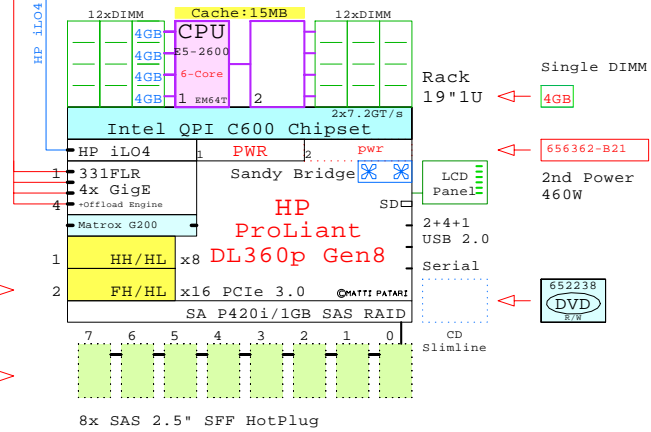

Sandy Bridge
2500MHz Six-Core

Max Memory
24x 32GB=
768GB

Intel Xeon E5-2640 x86-64
2500MHz 2P 6-Core **646902-421**

GE-link to this document: <http://www.goldeneggs.fi/documents/GE-HP-DL360G8-A.pdf>

MS Windows Server 2008
LINUX: Red Hat, SuSE
VMware Virtualization Software

Golden Eggs Home:
<http://www.goldeneggs.fi>

© 2012 Matti Patari, All rights reserved.

GOLDEN EGGS Visuals™ Helsinki	04-Apr-2012	GE-HP-DL360G8-A
Matti.Patari@Kolumbus.fi		

HP DL360p Gen8 2P/1U E5-2640 2500
GOLDEN EGGS Visuals, Helsinki

Tip for detail printing:
- Zoom in area of interest
- Print, Print Current View

HP DL360p Gen8 Intel E5-2640 2P/1U