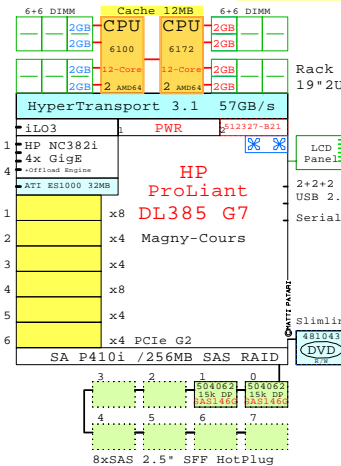

AMD Opteron 6172 x86-64

2100MHz 2P 12-Cor **573088-421 EU**