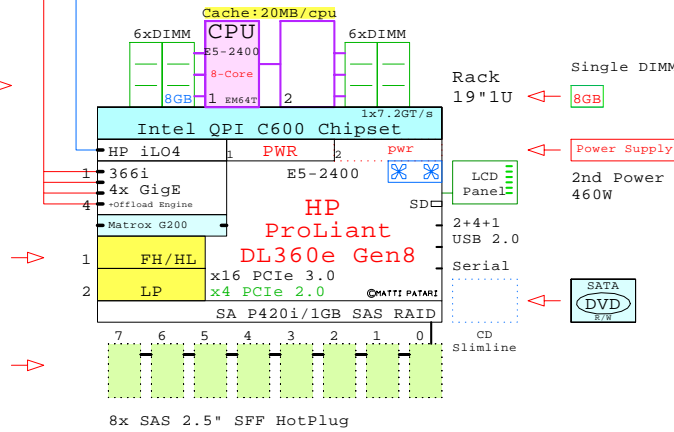

Parts list for the 2P Eight-Core HP DL360e Gen8

Part Number	Qty	Description
DVD-SATA	1	DVD SATA Slimline
HDD-600GB	5	Disk HDD 600GB 2.5" SAS 10k hot-plug
HP-DL360G8E	1	HP DL360e G8 2P 8C E5-2470-20MB 8GB 1U
INT-E5-2470	1	Intel Xeon E5-2470 8-Core 2.3GHz 20MB Pr
MEM-8GB	11	Memory 1x 8GB DIMM
PCI-10GbE	1	Ethernet 2x 10GbE PCI HBA
PCI-FC8	1	Fibre Channel 8Gb 2-ch PCI HBA
POWER-2	1	Additional power supply hot-plug
SSD-200GB	2	Disk SSD 200GB 2.5" SAS SLC hot-plug

INT-E5-2470

2nd processor
2300MHz 95W
Cache 20MB

HP iLO4 RJ-45 1000
4x RJ-45 1000
Matrox G200 8MB

2x PCIe 3.0 slots

E5-2400
2700MHz Eight-Core

Max Memory
12x 32GB=
384GB

Intel Xeon E5-2470 x86-64
2300MHz 2P 8-Core **HP-DL360G8E-A0** System #