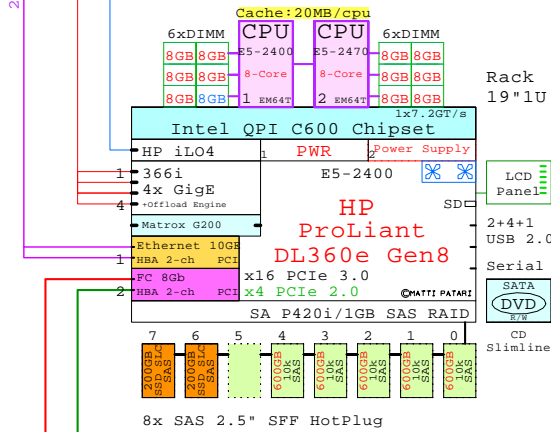

HP DL360e Gen8
Xeon E5-2470

Internal Options:

- CPU** INT-E5-2470
E5-2470
8-Core
2nd Eight-Core
E5-2470 20MB
2300MHz 95W
- MEM-8GB**
8GB
DDR3-1333
1x DIMMs each
- MEM-16GB**
16GB
- MEM-32GB**
32GB
- POWER-2**
2nd Power 460W
- HDD-300GB**
300GB 15k SAS
- HDD-600GB**
600GB 10k SAS
- HDD-900GB**
900GB 10k SAS
- SSD-200GB**
200GB SSD SAS
- DVD-SATA**
SATA CD-RW/DVD

Example Configuration
x86-64

Intel Xeon E5-2470 x86-64
2300MHz 2P 8-Core **HP-DL360G8E-A**

2x 8Gb Fibre Channel to external storage

- RAID SAS** HBA 8-ch PCI
- Ethernet 10Gb** HBA 2-ch PCI
- Ethernet 10Gb** HBA 2-ch PCI
- FC 8Gb** HBA 2-ch PCI
- InfiniBand 40** HBA 1-ch PCI

Parts list for the 2P Eight-Core HP DL360e Gen8

Part Number	Qty	Description
DVD-SATA	1	DVD SATA Slimline
HDD-600GB	5	Disk HDD 600GB 2.5" SAS 10k hot-plug
HP-DL360G8E	1	HP DL360e G8 2P 8C E5-2470-20MB 8GB 1U
INT-E5-2470	1	Intel Xeon E5-2470 8-Core 2.3GHz 20MB Pr
MEM-8GB	11	Memory 1x 8GB DIMM
PCI-10GbE	1	Ethernet 2x 10GbE PCI HBA
PCI-FC8	1	Fibre Channel 8Gb 2-ch PCI HBA
POWER-2	1	Additional power supply hot-plug
SSD-200GB	2	Disk SSD 200GB 2.5" SAS SLC hot-plug