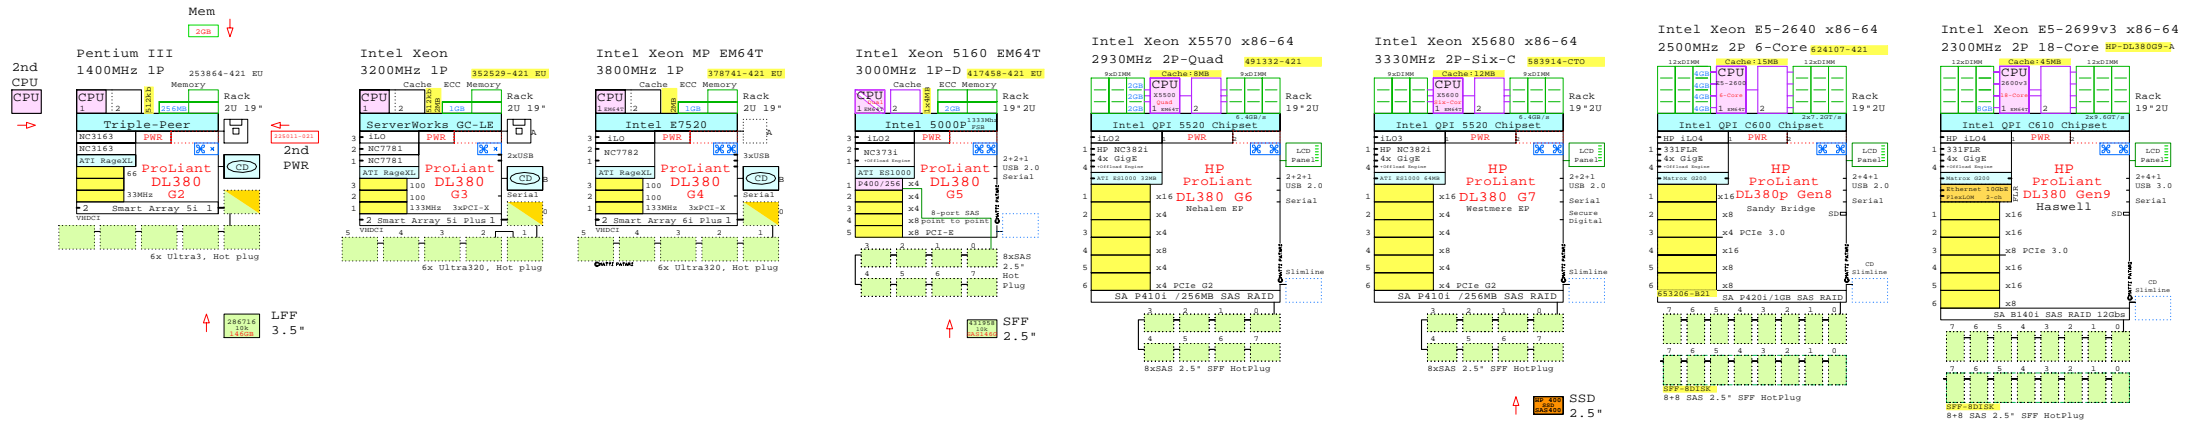

This GoldenEggs diagram shows x86 server evolution during years 2002...2014

Selected example server is Compaq/HP ProLiant DL380, 2P-2U.

GE-link to this document:

<http://www.goldeneggs.fi/documents/GE-HP-DL380-12Y-A.pdf>

2002-Jan	2014-Oct	Improvement
CPU 1400MHz	2300MHz	2x
32Bits	64Bits	2x
1x Core	18x Core	18x
Memory 6GB	Memory 768GB	100x !
Disk 876GB	Disk 19.2TB	20x
3x PCI	6x PCIe 3.0	2x
1x 1GbE	4x 10GbE	50x

Milestones and key parameter growth during the last 12 years.

Compaq	HP	32bit	64bit
2002-Jan	2004-Aug	2005-Oct	2006-Dec
-Pentium III 1400MHz -1x Core 32Bit -Max Memory 3x2GB = 6GB -Max Disk 6x146GB = 876GB -3x PCI	-Xeon 3200MHz -1x Core 32bit -Max Memory 3x4GB = 12GB -Max Disk 6x146GB = 876GB -3x PCI-X	-Xeon MP 3800GHz -1x Core 32bit -Max Memory 3x4GB = 12GB -Max Disk 8x300GB = 1800GB -3x PCI-X	-Xeon 5160 3000MHz -2x Core 64bit -Max Memory 4x8GB = 32GB -Max Disk 8x146GB = 1168GB -5x PCIe
			2010-Jan
			-Xeon X5570 2930MHz -4x Core 64bit -Max Memory 18x16GB 288GB -Max Disk 8x300GB = 2400GB -6x PCIe 2.0
			2010-Mar
			-Xeon X5680 3330MHz -6x Core 64bit -Max Memory 18x16GB 288GB -Max Disk 8x300GB = 2400GB -6x PCIe 2.0
			2012-Mar
			-Xeon E5-2640 2500MHz -6x Core 64bit -Max Memory 24x32GB 768GB -Max Disk 16x900GB= 14.4TB -6x PCIe 3.0
			2014-Oct
			-Xeon E5-2699v3 2300MHz -18-Core 64bit -Max Memory 24x32GB 768GB -Max Disk 16x1.2TB= 19.2TB -6x PCIe 3.0

<http://www.goldeneggs.fi/documents/GE-HP-DL380G9-A.pdf>