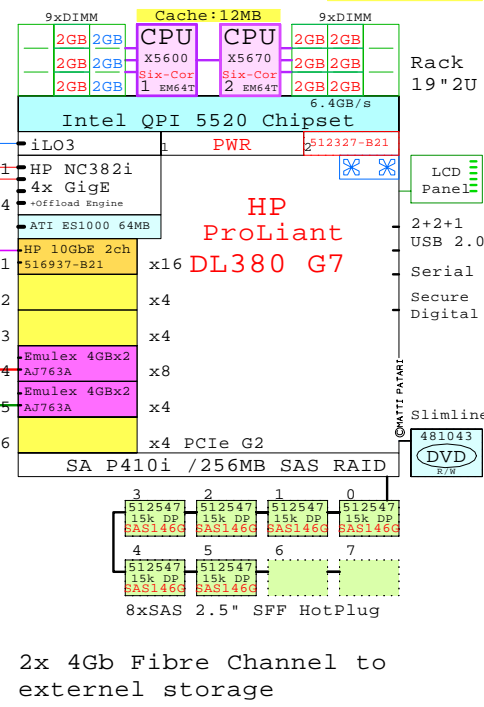

HP DL380-G7
Xeon 5600

Internal Options:

++ Plus many more std PCIe I/O modules...

Example Configuration
x86-64

Intel Xeon X5670 x86-64
2930MHz 2P-Six-C 583967-ABC

2x 4Gb Fibre Channel to external storage

Westmere EP
2930MHz Six-Core

Intel Xeon X5670 x86-64
2930MHz 2P-Six-C 583967-ABC

MS Windows Server 2003 and 2008
LINUX: Red Hat, SuSE
VMware Virtualization Software

Tip for detail printing:
- Zoom in area of interest
- Print, Print Current View