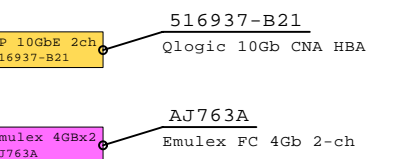

HP DL380-G7
Xeon 5600

Internal Options:

++ Plus many more std PCIe I/O modules...

Example Configuration
x86-64

Intel Xeon X5670 x86-64
2930MHz 2P-Six-C 583967-ABC

2x 4Gb Fibre Channel to external storage

Westmere EP
2930MHz Six-Core