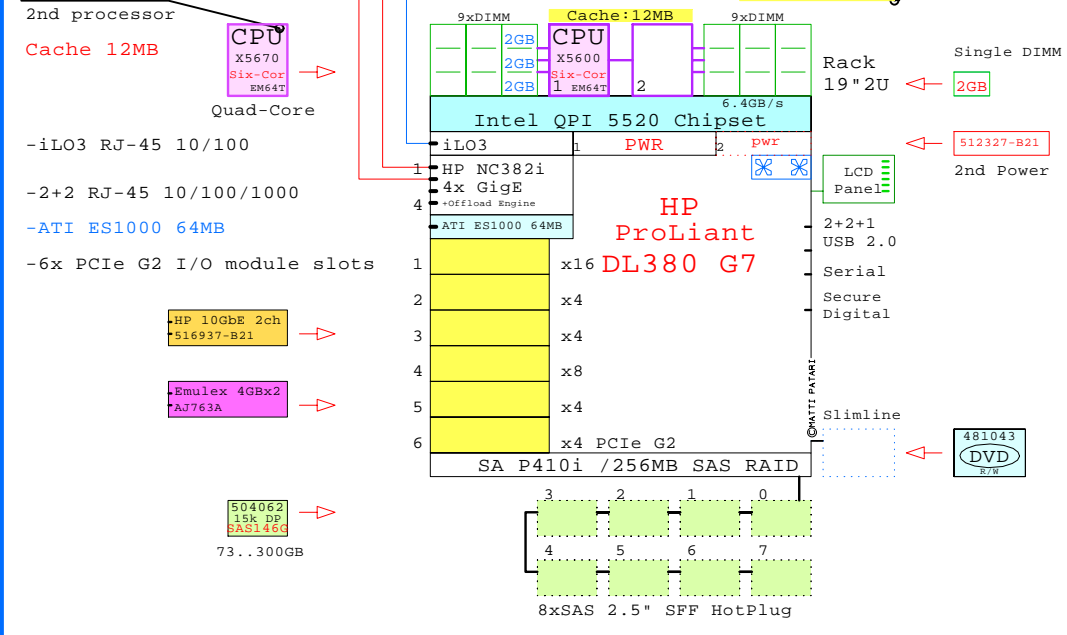

HP DL380-G7
Xeon 5600

Internal Options:

++ Plus many more std PCIe I/O modules...

Example Configuration
x86-64

Intel Xeon X5670 x86-64
2930MHz 2P-Six-C 583967-ABC

2x 4Gb Fibre Channel to external storage

Westmere EP
2930MHz Six-Core

Intel Xeon X5670 x86-64
2930MHz 2P-Six-C 583967-ABC

MS Windows Server 2003 and 2008
LINUX: Red Hat, SuSE
VMware Virtualization Software

Tip for detail printing:
- Zoom in area of interest
- Print, Print Current View