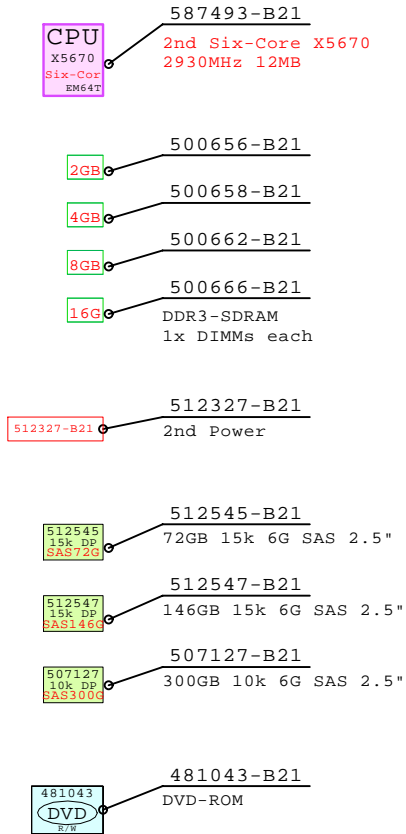

HP DL380-G7
Xeon 5600

Internal Options:

++ Plus many more std PCIe I/O modules...

Example Configuration
x86-64

Intel Xeon X5670 x86-64
2930MHz 2P-Six-C 583967-ABC

2x 4Gb Fibre Channel to external storage

Westmere EP
2930MHz Six-Core

Intel Xeon X5670 x86-64
2930MHz 2P-Six-C 583967-ABC

MS Windows Server 2003 and 2008
LINUX: Red Hat, SuSE
VMware Virtualization Software

Tip for detail printing:
- Zoom in area of interest
- Print, Print Current View