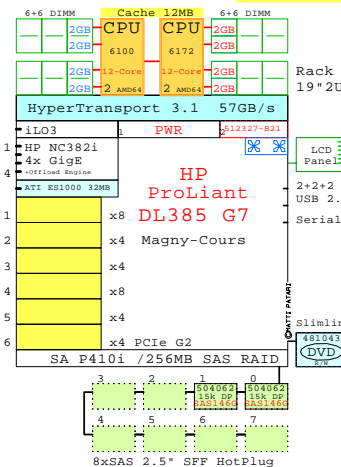

AMD Opteron 6172 x86-64

2100MHz 2P 12-Cor **573088-421 EU**