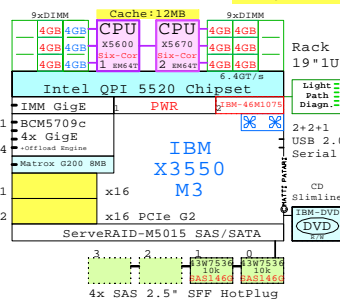

2x 8Gb Fibre Channel to external storage

Intel Xeon X5670 x86-64

2930MHz 2P-Six-C **IBM-7944-M2x**