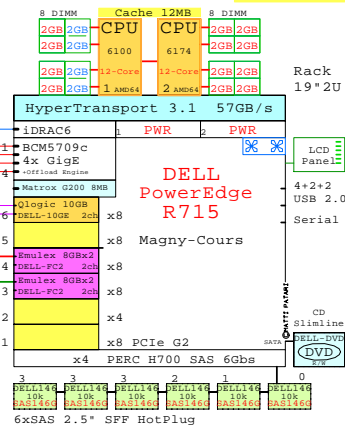

Welcome to GoldenEggs Visual Configurations

<http://www.goldeneggs.fi>

A picture is worth of one thousand words.
It talks all Global languages.

x86-64 servers: **Dell** **IBM** **HP** **Fujitsu** **SUN** **Acer** **Lenovo** and **Cisco**

AMD Opteron 6174 x86-64

2200MHz 2P 12-Cor **DELL-R715-Axx**