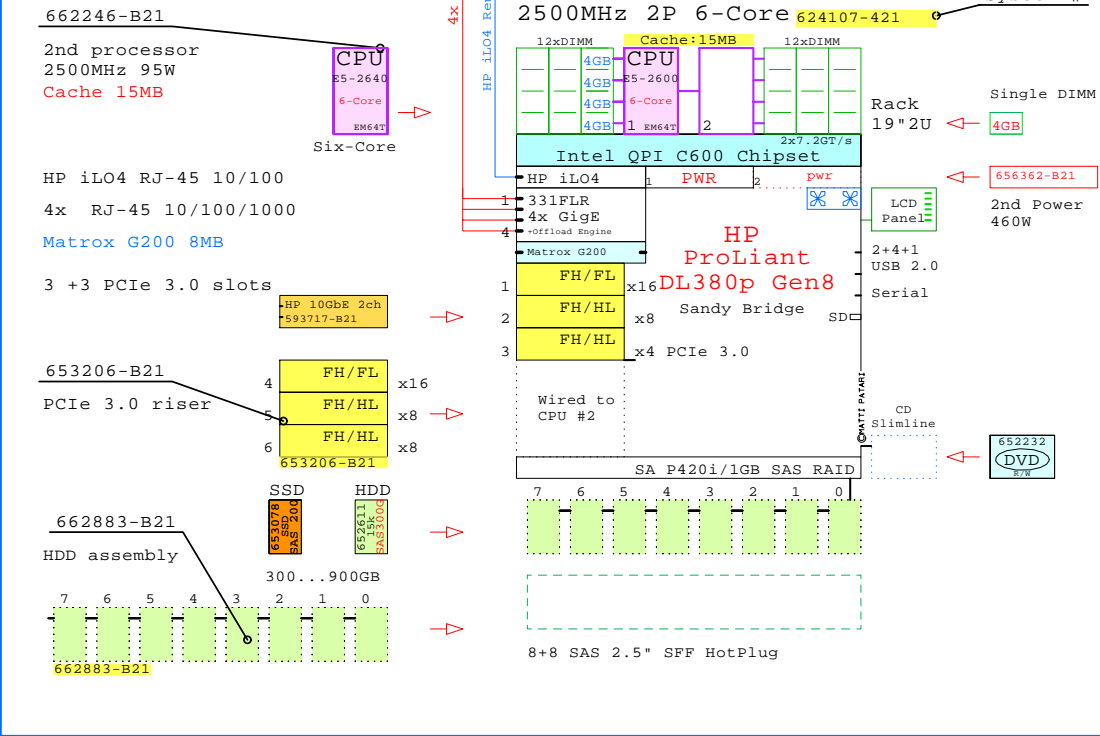

Sandy Bridge
2500MHz Six-Core

Max Memory
24x 32GB=
768GB

Intel Xeon E5-2640 x86-64
2500MHz 2P 6-Core 624107-421

GE-link to this document: <http://www.goldeneggs.fi/documents/GE-HP-DL380G8-A.pdf>

MS Windows Server 2008
LINUX: Red Hat, SuSE
VMware Virtualization Software

Golden Eggs Home:
<http://www.goldeneggs.fi>

© 2012 Matti Patari, All rights reserved.

GOLDEN EGGS Visuals™ Helsinki	04-Apr-2012	GE-HP-DL380G8-A
Matti.Patari@Kolumbus.fi		

HP DL380p Gen8 2P/2U E5-2640 2500
GOLDEN EGGS Visuals, Helsinki

Tip for detail printing:
- Zoom in area of interest
- Print, Print Current View

HP DL380p Gen8 Intel E5-2640 2P/2U