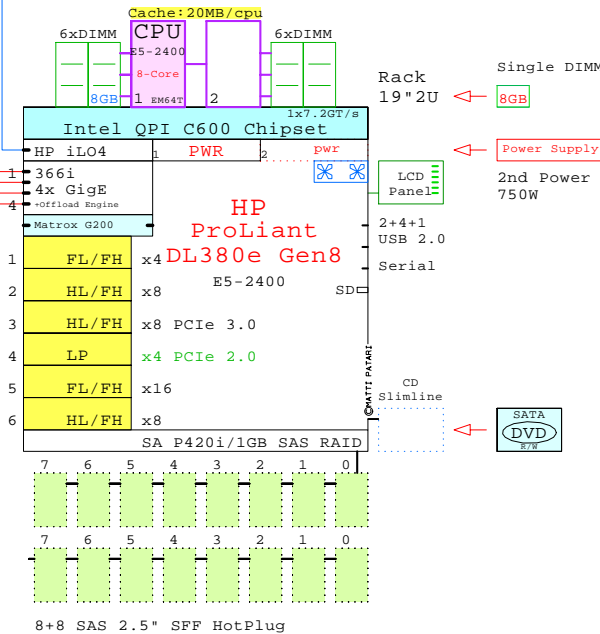

Tip for detail printing:
- Zoom in area of interest
- Print, Print Current View

Example Configuration
x86-64

Intel Xeon E5-2470 x86-64
2300MHz 2P 8-Core **HP-DL380G8E-A**

2x 8Gb Fibre Channel to external storage

INT-E5-2470

2nd processor
2300MHz 95W
Cache 20MB
Eight-Core

HP iLO4 RJ-45 1000
4x RJ-45 1000
Matrox G200 8MB

6x PCIe 3.0/2.0 slots

SSD HDD
300...900GB

E5-2400
2700MHz Eight-Core

Max Memory
12x 32GB=
384GB

Intel Xeon E5-2470 x86-64
2300MHz 2P 8-Core **HP-DL380G8E-A** System #

8+8 SAS 2.5" SFF HotPlug

GE-link to this document: <http://www.goldeneggs.fi/documents/GE-HP-DL380G8-B.pdf>

Parts list for the 2P Eight-Core HP DL380e Gen8

Part Number	Qty	Description
DVD-SATA	1	DVD SATA Slimline
HDD-600GB	5	Disk HDD 600GB 2.5" SAS 10k hot-plug
HP-DL380G8E	1	HP DL380e G8 2P 8C E5-2470-20MB 8GB 2U
INT-E5-2470	1	Intel Xeon E5-2470 8-Core 2.3GHz 20MB Pr
MEM-8GB	11	Memory 1x 8GB DIMM
PCI-10GbE	1	Ethernet 2x 10GbE PCI HBA
PCI-FC8	2	Fibre Channel 8Gb 2-ch PCI HBA
POWER-2	1	Additional power supply hot-plug
SSD-200GB	2	Disk SSD 200GB 2.5" SAS SLC hot-plug