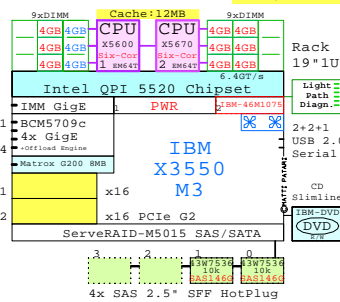

2x 8Gb Fibre Channel to external storage

Intel Xeon X5670 x86-64

2930MHz 2P-Six-C **IBM-7944-M2x**