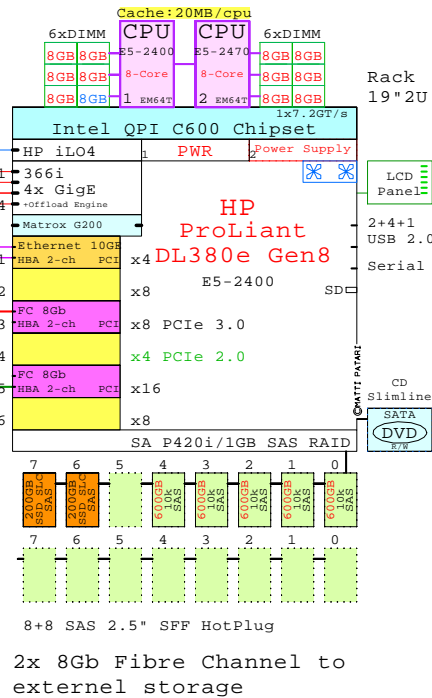

HP DL380e Gen8
Xeon E5-2470

Internal Options:

- CPU** INT-E5-2470
E5-2470
8-Core
EM64T
2nd Eight-Core
E5-2470 20MB
2300MHz 95W
- MEM-8GB**
8GB
DDR3-1333
1x DIMMs each
- MEM-16GB**
16GB
- MEM-32GB**
32GB
- POWER-2**
2nd Power 750W
- HDD-300GB**
300GB 15k SAS 2.5"
- HDD-600GB**
600GB 10k SAS 2.5"
- HDD-900GB**
900GB 10k SAS 2.5"
- SSD-200GB**
200GB SSD SAS 2.5"
- DVD-SATA**
SATA CD-RW/DVD

- RAID SAS**
HBA 8-ch PCI
SAS RAID PCIe
- Ethernet 1GbE**
HBA 2-ch PCI
Ethernet 2ch
- Ethernet 10GbE**
HBA 2-ch PCI
Ethernet 2ch
- FC 8Gb**
HBA 2-ch PCI
FibreChannel 8Gb 2-ch
- InfiniBand 40**
HBA 1-ch PCI
InfiniBand 1-ch 40Gbs

Tip for detail printing:
- Zoom in area of interest
- Print, Print Current View

Example Configuration
x86-64

Intel Xeon E5-2470 x86-64
2300MHz 2P 8-Core **HP-DL380G8E-A**

2x 8Gb Fibre Channel to external storage