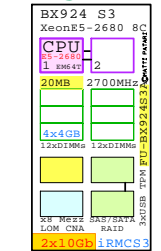

Welcome to GoldenEggs x86 Visual Configurations

<http://www.goldeneggs.fi>

A picture is worth of one thousand words.
It talks all languages.

x86-64 servers: **Dell** **IBM** **HP** **Fujitsu** **SUN** **Acer** **Lenovo** and **Cisco**

4x Gigabit E Remote Manager

Intel Xeon E5-2699v3 x86-64
2300MHz 2P 18-Core **DELL-R730-A**

Intel Xeon E5-2699v3 x86-64
2300MHz 2P 18-Core **LENOVO-RD550-A**

AMD Opteron 6172 x86-64
2100MHz 2P 12-Core **573088-421 EU**

Dell Blades

Fujitsu

HP Blades

IBM Blades

Cisco Blades

Donate

GoTo PayPal at:
www.GoldenEggs.fi

This site is fully funded from my pocket.
To keep this service running,
Your personal support is welcome.

Matti.Patari@Kolumbus.fi
Helsinki Finland

Older GoldenEggs sites:
<http://h18000.www1.hp.com/info/GCEPQA/>

GE-links to x86 COMPARE Pictures:

1. New <http://www.goldeneggs.fi/documents/GE-COMP-E78800V3-A.pdf>
   <http://www.goldeneggs.fi/documents/GE-COMP-E52600V3-A.pdf>
   <http://www.goldeneggs.fi/documents/GE-COMP-E74800V2-A.pdf>
   <http://www.goldeneggs.fi/documents/GE-COMPARE-BLADE-A.pdf>
   <http://www.goldeneggs.fi/documents/GE-INT-E5-MAP-A.pdf>

GE-link to GE 25 Year-Book

<http://www.goldeneggs.fi/documents/GE-25-YEAR-BOOK.pdf>

Follow GoldenEggs on Twitter:

@goldeneggsfi

GE-Welcome1

©2015 Matti Patari, All rights reserved.

GOLDEN EGGS Visuals™ Helsinki	29-Apr-2015	GE-Welcome1 Matti.Patari@Kolumbus.Fi

Welcome to Visual Configurations
GOLDEN EGGS Visuals, Helsinki

First rev 18-Apr-15