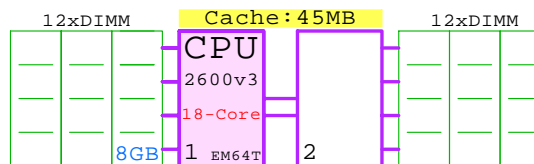

Haswell

2300MHz 18-Core

Intel Xeon E5-2699v3 x86-64
2300MHz 2P 18-Core HP-DL380G9-A

Max Memory
24x 32GB=
768GB

4x Gigabit E
Remote Manager

Rack
19" 2U   Single DIMM
8GB

Intel QPI C610 Chipset

Power Supply