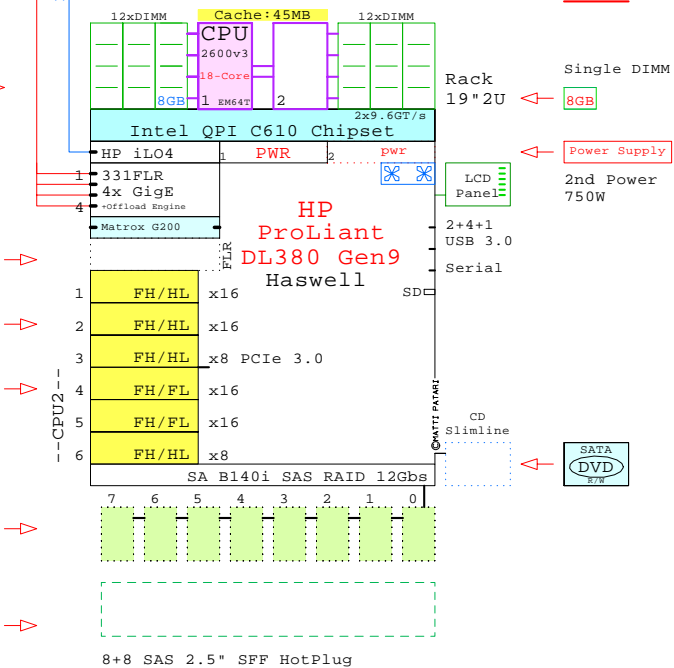

Haswell
2300MHz 18-Core

Intel Xeon E5-2699v3 x86-64 Max Memory
2300MHz 2P 18-Core HP-DL380G9-A 24x 32GB=
768GB

MS Windows Server 2008
LINUX: Red Hat, SuSE

Golden Eggs Home:
<http://www.goldeneggs.fi>

© 2014 Matti Patari, All rights reserved.

GOLDEN EGGS Visuals™ Helsinki	06-Jun-2015	GE-HP-DL380G9-A
	Matti.Patari@Kolumbus.fi	
HP DL380 G9 2P/2U E5-2699v3 2.3GHZ GOLDEN EGGS Visuals, Helsinki