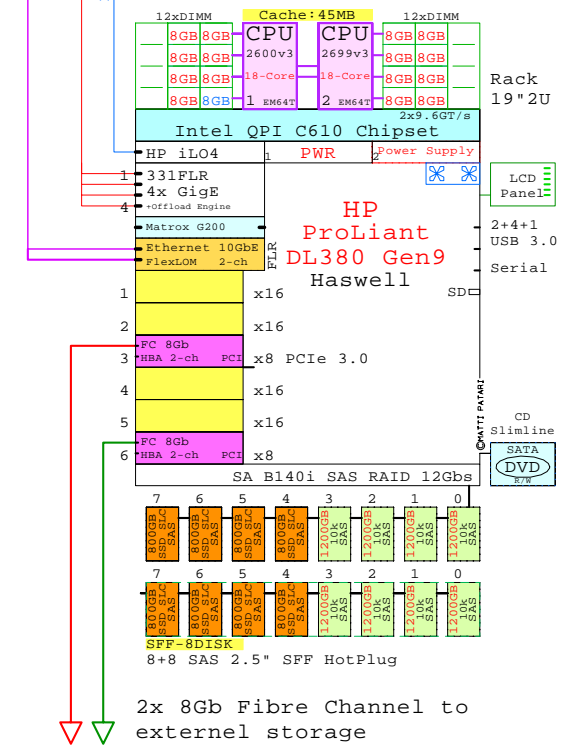

2+4+1
USB 3.0

Serial

CD Slimline

SATA DVD R/W

8+8 SAS 2.5" SFF HotPlug

HP DL380 Gen9
Xeon E5-2699v3

Internal Options:

- CPU** I-E5-2699v3
2699v3
18-Core
EM64T
2nd 18-Core
E5-2699v3 45MB
2300MHz 145W
- MEM-8GB**
Memory
1x DIMMs each
- MEM-16GB**
- MEM-32GB**
- POWER-2**
2nd Power 750W
- HDD-300GB**
300GB 10k SAS 2.5"
- HDD-600GB**
600GB 10k SAS 2.5"
- HDD-1200GB**
1200GB 10k SAS 2.5"
- SSD-200GB**
200GB SSD SAS 2.5"
- SSD-800GB**
800GB SSD SAS 2.5"
- DVD-SATA**
SATA CD-RW/DVD

- PCI-1GbE**
Ethernet 1GbE
HBA 4-ch PCI
- PCI-10GbE**
Ethernet 10GbE
HBA 2x 10GbE
- PCI-FC8**
FC 8Gb
HBA 2-ch PCI
- PCI-RAID**
RAID SAS
HBA SAS RAID

Example Configuration
x86-64

Intel Xeon E5-2699v3 x86-64
2300MHz 2P 18-Core HP-DL380G9-A

2x 8Gb Fibre Channel to external storage

Parts list for the 2P 2x18-Core HP DL380 G9

Part Number	Qty	Description
DVD-SATA	1	DVD SATA Slimline
HDD-1200GB	8	Disk HDD 1200GB 2.5" SAS 10k hot-plug
HP-DL380G9A	1	HP DL380 G9 2P 18C E5-2699v3 45MB 8GB 2U
I-E5-2699v3	1	Intel Xeon E5-2699-v3 18-Core 2.3GHz 45M
MEM-8GB	15	Memory 1x 8GB DIMM
FLR-10GbE	1	Ethernet 2x 10GbE FlexLOM
PCI-FC8	2	Fibre Channel 8Gb 2-ch PCI HBA
POWER-2	1	Additional power supply hot-plug
SFF-8DISK	1	Optional 8xHDD/SSD Disk enablement kit
SSD-800GB	8	Disk SSD 800GB 2.5" SAS SLC hot-plug