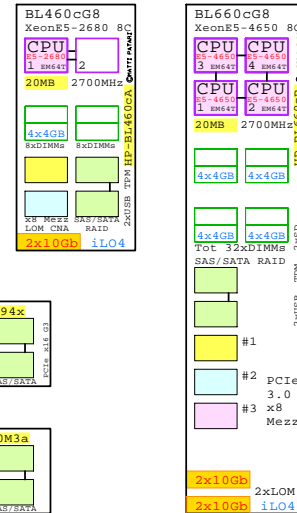

Fujitsu

HP Blades

IBM Blades

Cisco Blades

Donate

GoTo PayPal at:
www.GoldenEggs.fi

This site is fully funded from my pocket.
To keep this service running,
Your personal support is welcome.

Matti.Patari@Kolumbus.fi
Helsinki Finland

Older GoldenEggs sites:
<http://h18000.www1.hp.com/info/GCEPQA/>

GE-links to x86 COMPARE Pictures:

1. New <http://www.goldeneggs.fi/documents/GE-COMP-E78800V3-A.pdf>
   <http://www.goldeneggs.fi/documents/GE-COMP-E52600V3-A.pdf>
   <http://www.goldeneggs.fi/documents/GE-COMP-E74800V2-A.pdf>
   <http://www.goldeneggs.fi/documents/GE-COMPARE-BLADE-A.pdf>
   <http://www.goldeneggs.fi/documents/GE-INT-E5-MAP-A.pdf>

GE-link to GE 25 Year-Book

<http://www.goldeneggs.fi/documents/GE-25-YEAR-BOOK.pdf>

Follow GoldenEggs on Twitter:

@goldeneggsfi

GE-Welcome1

©2015 Matti Patari, All rights reserved.

GOLDEN EGGS Visuals™ Helsinki	29-Apr-2015	GE-Welcome1 Matti.Patari@Kolumbus.Fi

Welcome to Visual Configurations
GOLDEN EGGS Visuals, Helsinki

First rev 18-Apr-15