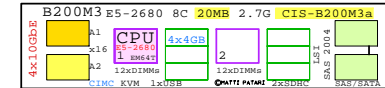

Cisco Blades

Donate

GoTo PayPal at:
www.GoldenEggs.fi

This site is fully funded from my pocket.
To keep this service running,
Your personal support is welcome.

Matti.Patari@Kolumbus.fi
Helsinki Finland

Older GoldenEggs sites:
<http://h18000.www1.hp.com/info/GCEPQA/>

GE-links to x86 COMPARE Pictures:

1. New <http://www.goldeneggs.fi/documents/GE-COMP-E78800V3-A.pdf>
   <http://www.goldeneggs.fi/documents/GE-COMP-E52600V3-A.pdf>
   <http://www.goldeneggs.fi/documents/GE-COMP-E74800V2-A.pdf>
   <http://www.goldeneggs.fi/documents/GE-COMPARE-BLADE-A.pdf>
   <http://www.goldeneggs.fi/documents/GE-INT-E5-MAP-A.pdf>

GE-link to GE 25 Year-Book

<http://www.goldeneggs.fi/documents/GE-25-YEAR-BOOK.pdf>

Follow GoldenEggs on Twitter:

@goldeneggsfi

GE-Welcome1

©2015 Matti Patari, All rights reserved.

GOLDEN EGGS Visuals™ Helsinki	29-Apr-2015	GE-Welcome1 Matti.Patari@Kolumbus.Fi

Welcome to Visual Configurations
GOLDEN EGGS Visuals, Helsinki

First rev 18-Apr-15