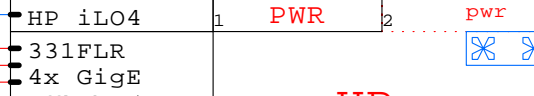

Max Memory
24x 32GB=
768GB

4x Gigabit E
Remote Manager

Rack
19" 2U Single DIMM
8GB

Intel QPI C610 Chipset

Power Supply

2nd Power
750W

HP ProLiant DL380 Gen9 Haswell

LCD Panel