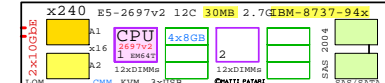

Welcome to GoldenEggs x86 Visual Configurations

<http://www.goldeneggs.fi>

A picture is worth of one thousand words.
It talks all languages.

x86-64 servers: **Dell** **IBM** **HP** **Fujitsu** **SUN** **Acer** **Lenovo** and **Cisco**

4x Gigabit E Remote Manager

Intel Xeon E5-2699v3 x86-64
2300MHz 2P 18-Core **DELL-R730-A**

Intel Xeon E5-2699v3 x86-64
2300MHz 2P 18-Core **LENOVO-RD550-A**

AMD Opteron 6172 x86-64
2100MHz 2P 12-Core **573088-421 EU**

Dell Blades

Fujitsu

HP Blades

IBM Blades

Cisco Blades

Donate

GoTo PayPal at:
www.GoldenEggs.fi

This site is fully funded from my pocket.
To keep this service running,
Your personal support is welcome.

Matti.Patari@Kolumbus.fi
Helsinki Finland

Older GoldenEggs sites:
<http://h18000.www1.hp.com/info/GCEPQA/>

GE-links to x86 COMPARE Pictures:

1. New <http://www.goldeneggs.fi/documents/GE-COMP-E78800V3-A.pdf>
   <http://www.goldeneggs.fi/documents/GE-COMP-E52600V3-A.pdf>
   <http://www.goldeneggs.fi/documents/GE-COMP-E74800V2-A.pdf>
   <http://www.goldeneggs.fi/documents/GE-COMPARE-BLADE-A.pdf>
   <http://www.goldeneggs.fi/documents/GE-INT-E5-MAP-A.pdf>

GE-link to GE 25 Year-Book

<http://www.goldeneggs.fi/documents/GE-25-YEAR-BOOK.pdf>

Follow GoldenEggs on Twitter:

@goldeneggsfi

GE-Welcome1

©2015 Matti Patari, All rights reserved.

GOLDEN EGGS Visuals™ Helsinki	29-Apr-2015	GE-Welcome1 Matti.Patari@Kolumbus.Fi

Welcome to Visual Configurations
GOLDEN EGGS Visuals, Helsinki

First rev 18-Apr-15