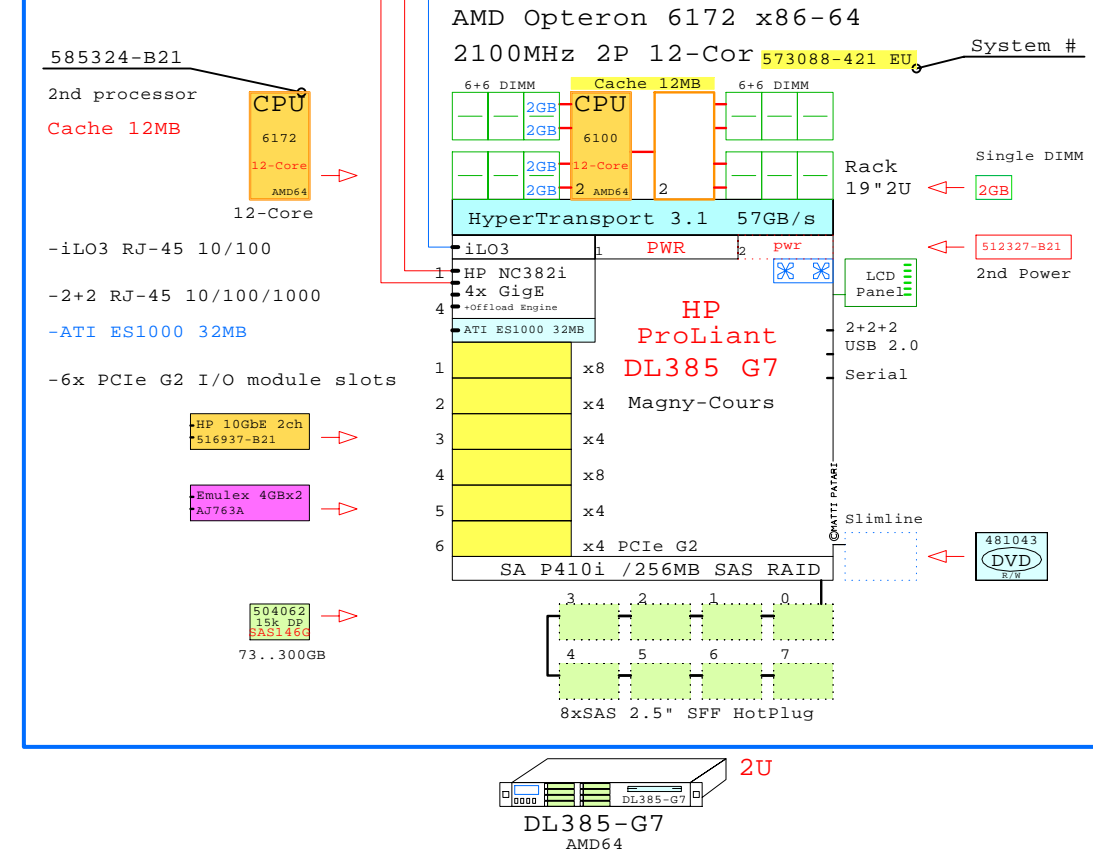

Magny-Cours
2100MHz Twelve-Core

MS Windows Server 2003 and 2008
LINUX: Red Hat, SuSE
VMware Virtualization Software

Tip for detail printing:
- Zoom in area of interest
- Print, Print Current View

Golden Eggs Home:
<http://www.goldeneggs.fi>

©2010 Matti Patari, All rights reserved.

GOLDEN EGGS Visuals™ Helsinki	30-Apr-2010	GE-HP-DL385G7-A
		Matti.Patari@Goldeneggs.Fi

HP DL385-G7 AMD Opteron 12-Core
GOLDEN EGGS Visuals, Helsinki

HP DL385-G7 AMD Twelve-Core 2P/2U

++ Plus many more std PCIe I/O modules...