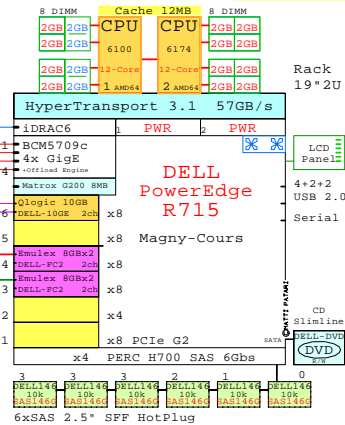

Welcome to GoldenEggs x86 Visual Configurations

<http://www.goldeneggs.fi>

A picture is worth of one thousand words.
It talks all Global languages.

x86-64 servers: **Dell** **IBM** **HP** **Fujitsu** **SUN** **Acer** **Lenovo** and **Cisco**

AMD Opteron 6174 x86-64

2200MHz 2P 12-Cor **DELL-R715-Axx**