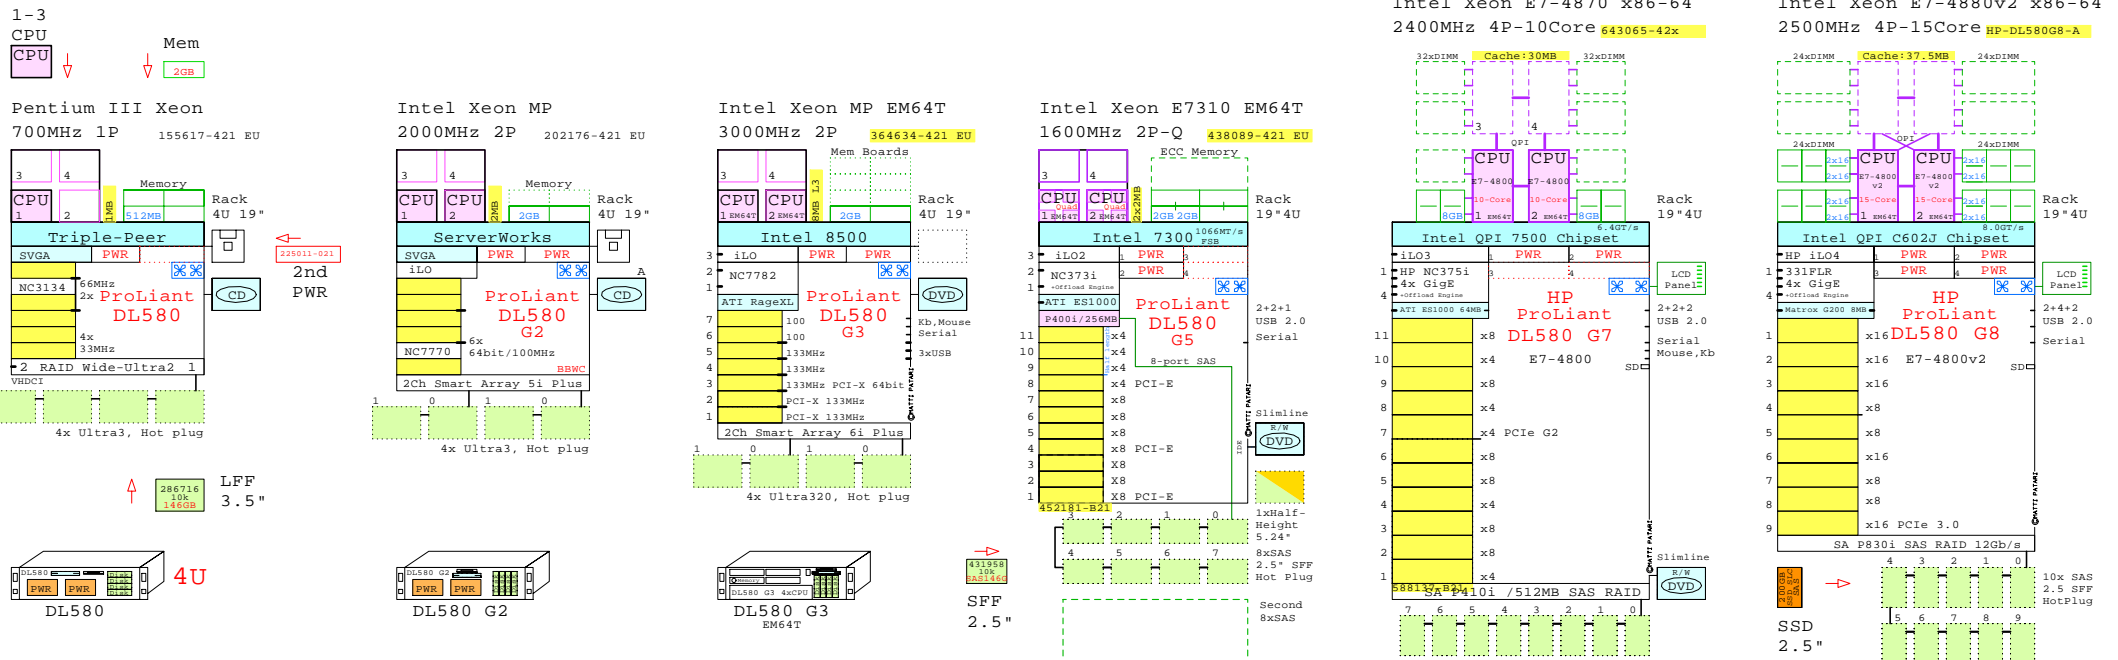

This GoldenEggs diagram shows x86 server evolution during years 2001...2014

Selected example server is Compaq/HP ProLiant DL580, 4P-4U.

GE-link to this document:

<http://www.goldeneggs.fi/documents/GE-HP-DL580-13Y-A.pdf>

	2001-Jan	2014-Apr	Improvement
CPU	700MHz	2500MHz	3x
32Bits		64Bits	2x
1x Core		15x Core	15x
Memory	16GB	Memory 6100GB	400x !
Disk	288GB	Disk 7200GB	20x
6x PCI		11xPCIe 3.0	2x
1x 1GbE		4x 10GbE	50x

Milestones and key parameter growth during the last 12 years.

Compaq	HP	32bit	64bit			
2001-Nov	2002-Sep	2005-Apr	2008-Jan	2011-Jun	2014-Apr	
-Pentium III 700MHz -1x Core 32Bit -Max Memory 4x4GB = 16GB -Max Disk 4x 72GB = 288GB -6x PCI	-Pentium Xeon MP 2000MHz -1x Core 32Bit -Max Memory 4x8GB = 32GB -Max Disk 4x 72GB = 288GB -6x PCI	-Pentium Xeon MP 3000MHz -1x Core 64Bit -Max Memory 8x4GB = 32GB -Max Disk 4x300GB = 1200GB -7x PCI-X	-Xeon E7310 1600MHz -4x Core 64Bit -Max Memory 16x16GB 256GB -Max Disk 16x146GB= 2336GB -11x PCIe	-Xeon E7-4870 2400MHz -10xCore 64Bit -Max Memory 64x16GB 1024GB -Max Disk 8x300GB= 2400GB -11x PCIe 2.0	-Xeon E7-4880v2 2500MHz -15xCore 64Bit -Max Memory 96x64GB 6100GB -Max Disk 8x900GB= 7200GB -9x PCIe 3.0	

GE-links to x86 COMPARE Pictures:

- <http://www.goldeneggs.fi/documents/GE-HP-DL380-12Y-A.pdf>
- <http://www.goldeneggs.fi/documents/GE-COMP-E52600V3-A.pdf>
- <http://www.goldeneggs.fi/documents/GE-COMP-E74800V2-A.pdf>
- <http://www.goldeneggs.fi/documents/GE-COMPARE-BLADE-A.pdf>
- <http://www.goldeneggs.fi/documents/GE-INT-E5-MAP-A.pdf>

GE-link to GE 25 Year-Book

<http://www.goldeneggs.fi/documents/GE-25-YEAR-BOOK.pdf>

Made by:
Matti.Patari@Kolumbus.FI

Compare HP DL580 G1...G8 during the recent 13 years 4P-4U

GoldenEggs Home for all x86 documents:

<http://www.goldeneggs.fi>

© 2014 Matti Patari, All rights reserved.

Date:26-Jan-2015

GOLDEN EGGGS Visuals™ Helsinki	26-Jan-2015	GE-HP-DL580-13Y-A
		Matti.Patari@Kolumbus.Fi

Evolution of HP DL580 in 13 years
GOLDEN EGGGS Visuals, Helsinki