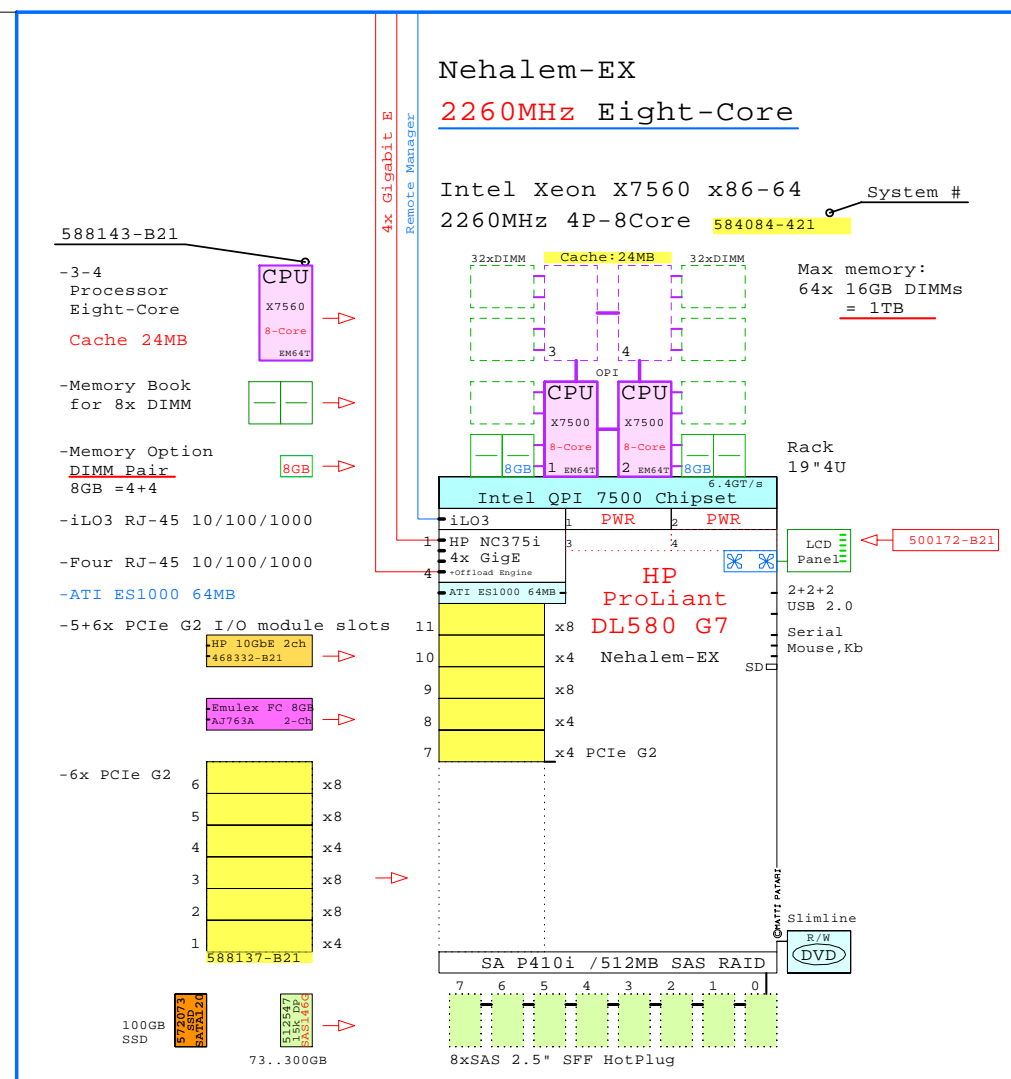

Nehalem-EX
2260MHz Eight-Core

Intel Xeon X7560 x86-64
2260MHz 4P-8Core 584084-421

System #
Max memory:
64x 16GB DIMMs
= 1TB

MS Windows Server 2003 and 2008 R2
LINUX: Red Hat, SuSE
VMware Virtualization Software
Hyper-V

Golden Eggs Home:
<http://www.goldeneggs.fi>

© 2010 Matti Patari, All rights reserved.

GOLDEN EGGS Visuals™ Helsinki	22-Jun-2010	GE-HP-DL580G7-A Matti.Patari@Goldeneggs.Fi

HP DL580-G7 4P/4U X7560 2260MHZ
GOLDEN EGGS Visuals, Helsinki

HP DL580-G7 Intel Eight-Core 7500 4P/4U