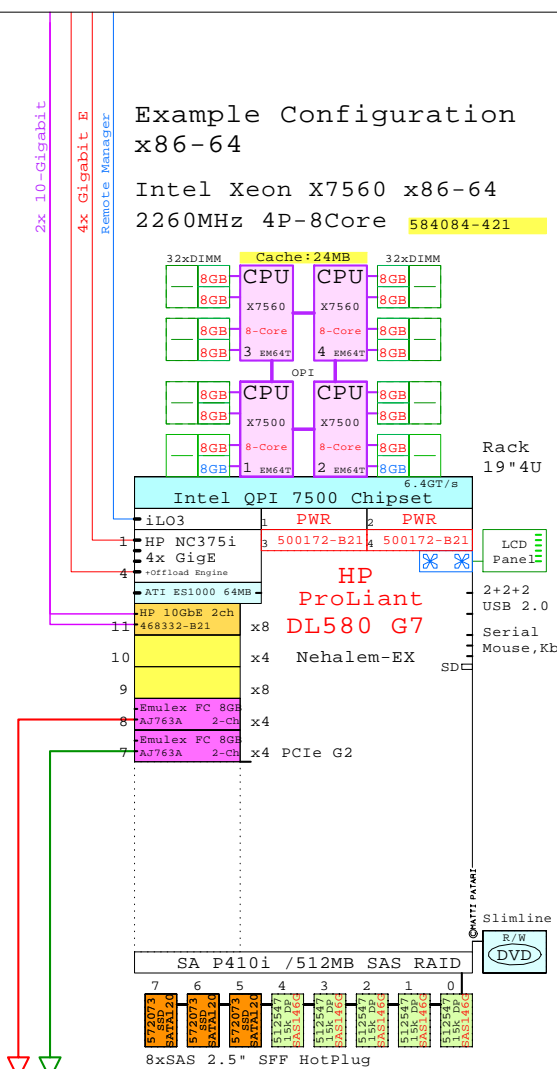

Example Configuration
x86-64

Intel Xeon E7-4870 x86-64
2400MHz 4P-10Core 643065-42x

2x 8Gb Fibre Channel to external storage

Parts list for the 4P 1TB Ten-Core HP DL580-G7

Part Number	Qty	Description
468332-B21	1	HP NC522SFP 10GbE DualPort NIC
500172-B21	2	DL580 G7 second power supply WW
500666-x2	32	HP 32GB Memory 2x16GB, 2x 500666-B21
512547-B21	5	HP 146GB 6G 15k 2.5" SAS DualPort HDD
572073-B21	3	HP 120GB SATA 3G SSD hot-plug disk 2.5"
588141-B21	6	HP Memory Expansion Book DL580-G7
643065-42x	1	DL580 G7 4P 10-C E7-4870 30MB 16GB 4U
643067-B21	2	HP Xeon E7-4870 10-Core 2.4GHz 30MB Proc
AJ763A	2	HP Emulex FC 8Gb 2-ch PCIe HBA

HP DL580-G7 4P/4U E7-4870 2400MHZ
GOLDEN EGGS Visuals, Helsinki

Tip for detail printing:
- Zoom in area of interest
- Print, Print Current View

HP DL580-G7 Intel Ten-Core E7-4800 4P/4U

HP DL580-G7
Xeon X7560

Internal Options:

- CPU** 588143-B21
X7560
8-Core
EM64T
3,4 8-Core X7560
2260MHz 24MB
- 588141-B21
MemoryBook
for 8x DIMM
Memory must be added
in DIMM pairs,
Two DIMMs at a time.
- 500622-x2
Pair of
DDR3-SDRAM
2x 4GB
- 500666-x2
2x 8GB
- 500172-B21
Power Supply
- 512545-B21
72GB 15k 6G SAS 2.5"
- 512547-B21
146GB 15k 6G SAS 2.5"
- 507127-B21
300GB 10k 6G SAS 2.5"
- 572071-B21
60GB SSD SATA 2.5"
- 572073-B21
120GB SSD SATA 2.5"
- 412648-B21
HP NC360T 2ch Gige
- 468332-B21
HP NC522SFP 2ch 10GbE
- AH627A
HP U320e SCSI HBA
- 462864-B21
HP SA P410 512mb RAID
- AJ763A
Emulex FC 8Gb 2-ch

Tip for detail printing:
- Zoom in area of interest
- Print, Print Current View

Example Configuration
x86-64

Intel Xeon X7560 x86-64
2260MHz 4P-8Core 584084-421

2x 8Gb Fibre Channel to
external storage

Parts list for the 4P Eight-Core HP DL580-G7