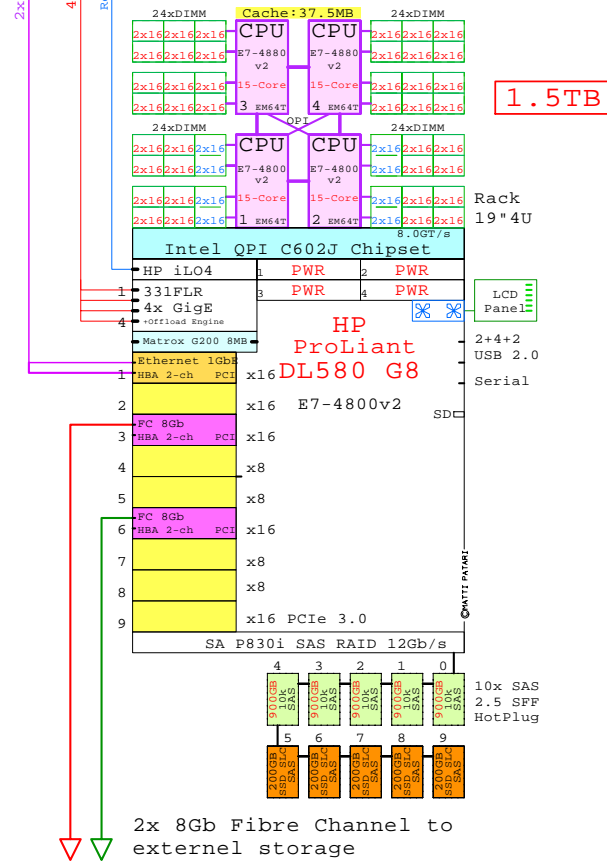

HP DL580 Gen8
Xeon E7-4880v2

Internal Options:

- 2x16 HP-2M16GB DIMM Pairs
- 2x32 HP-2M32GB
- 2x64 HP-2M64GB
- 300GB 15k SAS HDD-300GB 300GB 15k SAS 2.5"
- 600GB 10k SAS HDD-600GB 600GB 10k SAS 2.5"
- 900GB 10k SAS HDD-900GB 900GB 10k SAS 2.5"
- 200GB 8k SAS SSD-200GB 200GB SSD SAS 2.5"
- DVD-USB USB CD-RW/DVD External

- RAID SAS HBA 8-ch PCI PCI-RAID SAS RAID PCIe
- Ethernet 1GbE HBA 2-ch PCI PCI-1GbE Ethernet 2ch
- FC 8Gb HBA 2-ch PCI PCI-FC8 FibreChannel 8Gb 2-ch
- InfiniBand 40 GbE HBA 1-ch PCI PCI-INF40 InfiniBand 1-ch 40Gbs

Tip for detail printing:
- Zoom in area of interest
- Print, Print CurrentView

Example Configuration
x86-64

Intel Xeon E7-4880v2 x86-64
2500MHz 4P-15Core HP-DL580G8-A

2x 8Gb Fibre Channel to external storage

Parts list of the 4P 15-Core 1.5TB HP DL580

Part Number	Qty	Description
HDD-900GB	5	Disk HDD 900GB 2.5" SAS 10k hot-plug
HP-2M16GB	40	HP 2x16GB DL580G8 DIMM Memory Pair
HP-DL580G8-	1	HP DL580G8 2P 15-C E7-4880v2 37.5MB 256G
HP-E74880v2	1	HP Xeon 2x E7-4880v2 15-Core 2.5GHz 37MB
PCI-1GbE	1	Ethernet 2x 1GbE PCI HBA
PCI-FC8	2	Fibre Channel 8Gb 2-ch PCI HBA
SSD-200GB	5	Disk SSD 200GB 2.5" SAS SLC hot-plug