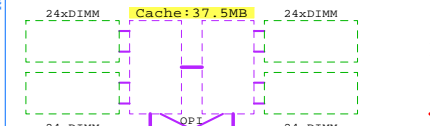

E7-4800v2
2500MHz 15-Core

Intel Xeon E7-4880v2 x86-64
2500MHz 4P-15Core HP-DL580G8-A

Max Memory
96x 64GB=
6.1TB

48x DIMM Pairs 2x16 2x32 2x64
HP iLO4 RJ-45 10/100
Network Controllers