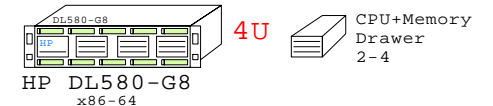

Golden Eggs Home:
<http://www.goldeneggs.fi>

© 2014 Matti Patari, All rights reserved.

GOLDEN EGGS Visuals™ Helsinki	05-Apr-2014	GE-HP-DL580G8-A
		Matti.Patari@Kolumbus.fi

HP DL580 G8 4P/4U E7-4880v2 2.5GH
GOLDEN EGGS Visuals, Helsinki