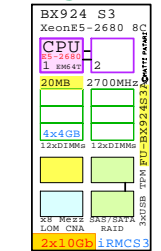

Welcome to GoldenEggs x86 Visual Configurations

<http://www.goldeneggs.fi>

A picture is worth of one thousand words.
It talks all Global languages.

x86-64 servers: **Dell** **IBM** **HP** **Fujitsu** **SUN** **Acer** **Lenovo** and **Cisco**

4x Gigabit E
iDRAC7 Remote Manager

Intel Xeon E5-2680 x86-64
2700MHz 2P 8-Core **DELL-R720-A**

Intel Xeon E5-2680 x86-64
2700MHz 2P 8-Core **IBM-7914-L2x**

AMD Opteron 6172 x86-64
2100MHz 2P 12-Core **573088-421 EU**

Dell Blades

Fujitsu

HP Blades

IBM Blades

Cisco Blades

Donate

PayPal at:
www.GoldenEggs.fi

This x86 site is open, vendor independent.
It is fully funded from my own pocket.
To keep this service running,
Your personal support is welcome.

Matti.Patari@Kolumbus.fi
Helsinki Finland

Older GoldenEggs sites:

<http://h18000.www1.hp.com/info/GECPQA/>

<http://www.openvms.org/pages.php?page=GoldenEggs>

GE-links to x86 COMPARE Pictures:

New <http://www.goldeneggs.fi/documents/GE-COMPARE-BLADE-A.pdf>

<http://www.goldeneggs.fi/documents/GE-INT-E5-MAP-A.pdf>

<http://www.goldeneggs.fi/documents/GE-COMP-E52400-A.pdf>

<http://www.goldeneggs.fi/documents/GE-COMP-E52600-A.pdf>

<http://www.goldeneggs.fi/documents/GE-COMP-E54600-A.pdf>

New <http://www.goldeneggs.fi/documents/GE-COMP-E74800V2-A.pdf>

GE-link to GE 25 Year-Book

New <http://www.goldeneggs.fi/documents/GE-25-YEAR-BOOK.pdf>

Follow GoldenEggs on Twitter:

@goldeneggsfi

GE-Welcome1

©2014 Matti Patari, All rights reserved.

GOLDEN EGGS Visuals™ Helsinki	21-Mar-2014	GE-Welcome1 Matti.Patari@Kolumbus.Fi

Welcome to Visual Configurations
GOLDEN EGGS Visuals, Helsinki

First rev 18-Apr-14