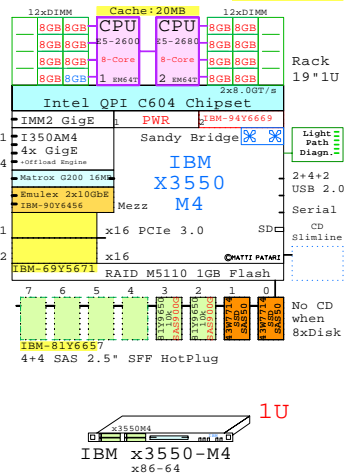

HP DL580 G8 4P/4U E7-4880v2 2.5GH
GOLDEN EGGS Visuals, Helsinki

Welcome to GoldenEggs x86 Visual Configurations

<http://www.goldeneggs.fi>

A picture is worth of one thousand words.
It talks all Global languages.

x86-64 servers: **Dell** **IBM** **HP** **Fujitsu** **SUN** **Acer** **Lenovo** and **Cisco**

4x Gigabit E
iDRAC7 Remote Manager

Intel Xeon E5-2680 x86-64
2700MHz 2P 8-Core **DELL-R720-A**

Intel Xeon E5-2680 x86-64
2700MHz 2P 8-Core **IBM-7914-L2x**