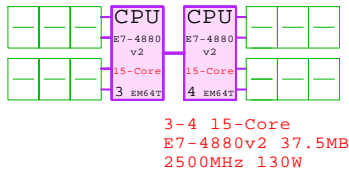

HP DL580 Gen8
Xeon E7-4880v2

Internal Options:

- 2x16 HP-2M16GB DIMM Pairs
- 2x32 HP-2M32GB
- 2x64 HP-2M64GB
- 300GB 15k SAS HDD-300GB 300GB 15k SAS 2.5"
- 600GB 10k SAS HDD-600GB 600GB 10k SAS 2.5"
- 900GB 10k SAS HDD-900GB 900GB 10k SAS 2.5"
- 200GB 8k SAS SSD-200GB 200GB SSD SAS 2.5"
- DVD-USB USB CD-RW/DVD External

- RAID SAS HBA 8-ch PCI PCI-RAID SAS RAID PCIe
- Ethernet 1GbE HBA 2-ch PCI PCI-1GbE Ethernet 2ch
- FC 8Gb HBA 2-ch PCI PCI-FC8 FibreChannel 8Gb 2-ch
- InfiniBand 40 GbE HBA 1-ch PCI PCI-INF40 InfiniBand 1-ch 40Gbs