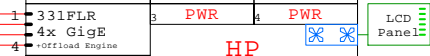

GE-link to this document: <http://www.goldeneggs.fi/documents/GE-HP-DL580G8-A.pdf>

E7-4800v2
2500MHz 15-Core

Intel Xeon E7-4880v2 x86-64
2500MHz 4P-15Core HP-DL580G8-A

Max Memory
96x 64GB=
6.1TB

48x DIMM Pairs 2x16 2x32 2x64
HP iLO4 RJ-45 10/100
Network Controllers