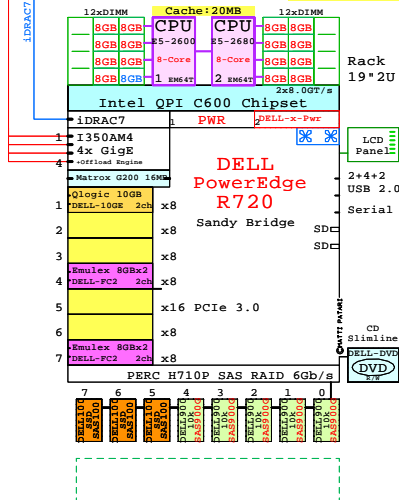

Welcome to GoldenEggs x86 Visual Configurations

<http://www.goldeneggs.fi>

A picture is worth of one thousand words.
It talks all Global languages.

x86-64 servers: **Dell** **IBM** **HP** **Fujitsu** **SUN** **Acer** **Lenovo** and **Cisco**

4x Gigabit E
iDRAC7 Remote Manager

Intel Xeon E5-2680 x86-64
2700MHz 2P 8-Core **DELL-R720-A**