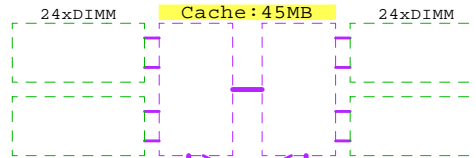

4x Gigabit E
Remote Manager

E7-8890v3
2500MHz 18-Core

Intel Xeon E7-8890v3 x86-64
2500MHz 4P-18Core HP-DL580G9-A