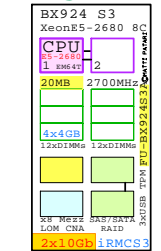

Welcome to GoldenEggs x86 Visual Configurations

<http://www.goldeneggs.fi>

A picture is worth of one thousand words.
It talks all languages.

x86-64 servers: **Dell** **IBM** **HP** **Fujitsu** **SUN** **Acer** **Lenovo** and **Cisco**

4x Gigabit E Remote Manager

Intel Xeon E5-2699v3 x86-64
2300MHz 2P 18-Core **DELL-R730-A**

Intel Xeon E5-2699v3 x86-64
2300MHz 2P 18-Core **LENOVO-RD550-A**

AMD Optreron 6172 x86-64
2100MHz 2P 12-Core **573088-421 EU**

Dell Blades

Fujitsu

HP Blades

IBM Blades

Cisco Blades

Donate

GoTo PayPal at:
www.GoldenEggs.fi

This site is fully funded from my pocket.
To keep this service running,
Your personal support is welcome.

Matti.Patari@Kolumbus.fi
Helsinki Finland

Older GoldenEggs sites:
<http://h18000.www1.hp.com/info/GECPQA/>

GE-links to x86 COMPARE Pictures:

- New <http://www.goldeneggs.fi/documents/GE-COMP-E78800V3-A.pdf>
- <http://www.goldeneggs.fi/documents/GE-COMP-E52600V3-A.pdf>
- <http://www.goldeneggs.fi/documents/GE-COMP-E74800V2-A.pdf>
- <http://www.goldeneggs.fi/documents/GE-COMPARE-BLADE-A.pdf>
- <http://www.goldeneggs.fi/documents/GE-INT-E5-MAP-A.pdf>

GE-link to GE 25 Year-Book
<http://www.goldeneggs.fi/documents/GE-25-YEAR-BOOK.pdf>

Follow GoldenEggs on Twitter:
[@goldeneggsfi](https://twitter.com/goldeneggsfi)

GE-Welcome1

©2015 Matti Patari, All rights reserved.

GOLDEN EGGS Visuals™ Helsinki	29-Apr-2015	GE-Welcome1 Matti.Patari@Kolumbus.Fi

Welcome to Visual Configurations
GOLDEN EGGS Visuals, Helsinki

First rev 18-Apr-15