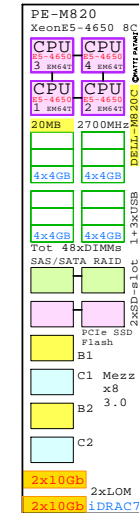

Dell Blades