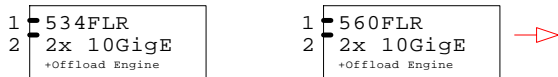

3-4
Processor+Memory
Plug in Drawer

48x DIMM Pairs 2x16 2x32 2x64

HP iLO4 RJ-45 10/100

Network Controllers

Matrox G200 256MB

9x PCIe 3.0 slots Ethernet 10Gb HBA 2-ch PCI

Storage SAS RAID based 2.5" HotPlug
HDD and SSD, 300GB...900GB