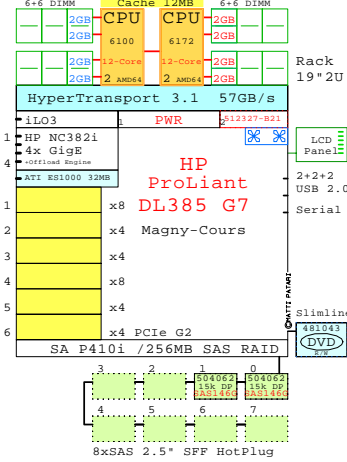

AMD Optreron 6172 x86-64
2100MHz 2P 12-Core **573088-421 EU**