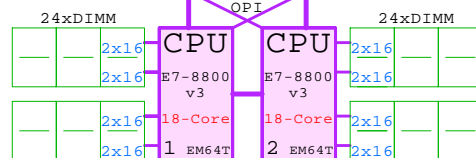

Max Memory
96x 64GB=
6.1TB