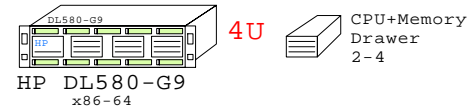

Network Controllers

534FLR
2x 10GigE

HP ProLiant DL580 G9

9x PCIe 3.0 slots

Storage SAS RAID based 2.5" HotPlug
HDD and SSD, 300GB...900GB

SSD HDD

Parts list of the 4P 18-Core 1.5TB HP DL580 G9

Part Number	Qty	Description
HDD-900GB	5	Disk HDD 900GB 2.5" SAS 10k hot-plug
HP-2M16GB	40	HP 2x16GB DL580G8 DIMM Memory Pair
HP-DL580G9-	1	HP DL580G9 2P 18-C E7-8890v3 45MB 256GB
HP-E78890v3	1	HP Xeon 2x E7-8890v3 18-Core 2.5GHz 45MB
PCI-1GbE	1	Ethernet 4x 1GbE PCI HBA
PCI-FC8	2	Fibre Channel 8Gb 2-ch PCI HBA
PCI-RAID	1	Raid SAS PCI HBA 8-ch
SSD-200GB	5	Disk SSD 200GB 2.5" SAS SLC hot-plug