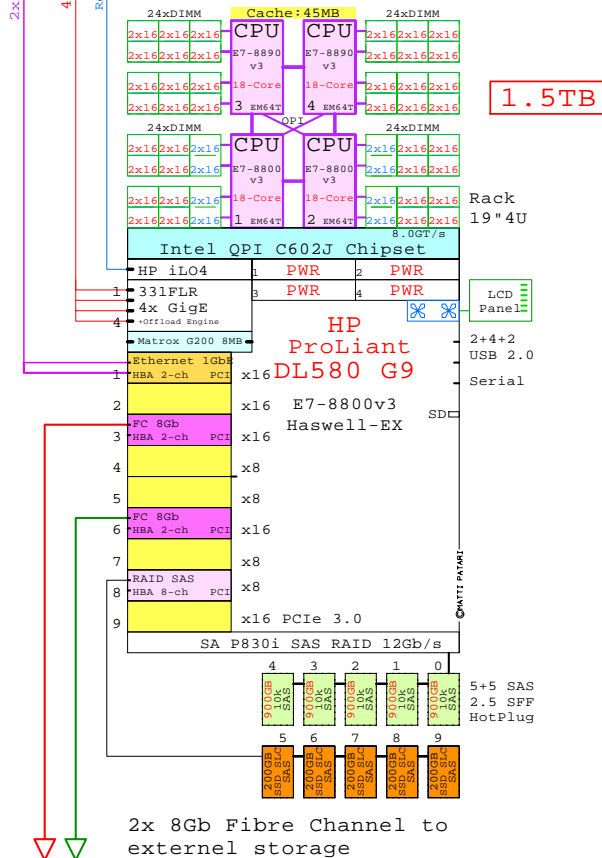

PCI-FC8
FibreChannel 8Gb 2-ch

PCI-INF40
InfiniBand 1-ch 40Gbs

Tip for detail printing:
- Zoom in area of interest
- Print, Print Current View

Example Configuration
x86-64

Intel Xeon E7-8890v3 x86-64
2500MHz 4P-18Core HP-DL580G9-A