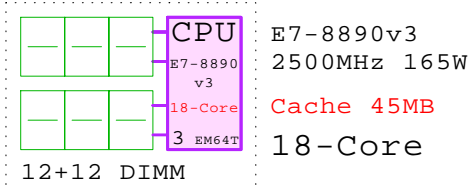

3-4
Processor+Memory
Plug in Drawer

48x DIMM Pairs 2x16 2x32 2x64

HP iLO4 RJ-45 10/100

Network Controllers

Matrox G200 256MB

9x PCIe 3.0 slots Ethernet 10Gb HBA 2-ch PCI

Storage SAS RAID based 2.5" HotPlug
HDD and SSD, 300GB...900GB