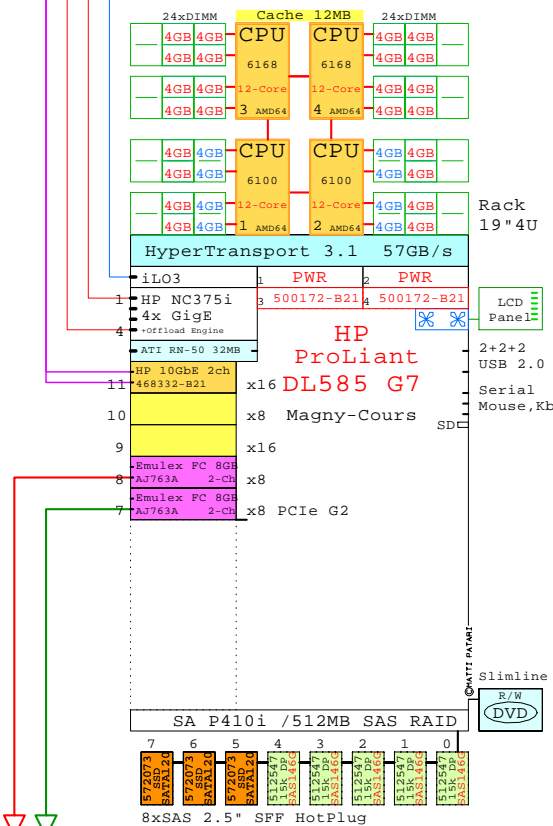

Tip for detail printing:  
- Zoom in area of interest  
- Print, Print Current View

HP DL585-G7 AMD Sixteen-Core 4P/4U

HP DL585-G7  
AMD Opteron

Internal Options:

Example Configuration  
x86-64

AMD Opteron 6168 x86-64  
1900MHz 4P 12-Cor 583105-421 EU

2x 8Gb Fibre Channel to  
external storage

Parts list for the 4P Twelve-Core HP DL585-G7 system above

	Part Number	Qty	Description
	583105-421	1	DL585 G7 2P 12C 6168 1.90GH 32GB AMD64 S
1.1	468332-B21	1	HP NC522SFP 10GbE DualPort NIC
1.2	500172-B21	2	DL580 G7 second power supply WW
1.3	512547-B21	5	HP 146GB 6G 15k 2.5" SAS DualPort HDD
1.4	572073-B21	3	HP 120GB SATA 3G SSD hot-plug disk 2.5"
1.5	583106-B21	1	Opteron Pair 12C 6168-12MB 1900MHz DL585
1.6	593911-B21	24	4GB DDR3 kit 1x4GB DL385G7
1.7	AJ763A	2	HP Emulex FC 8Gb 2-ch PCIe HBA