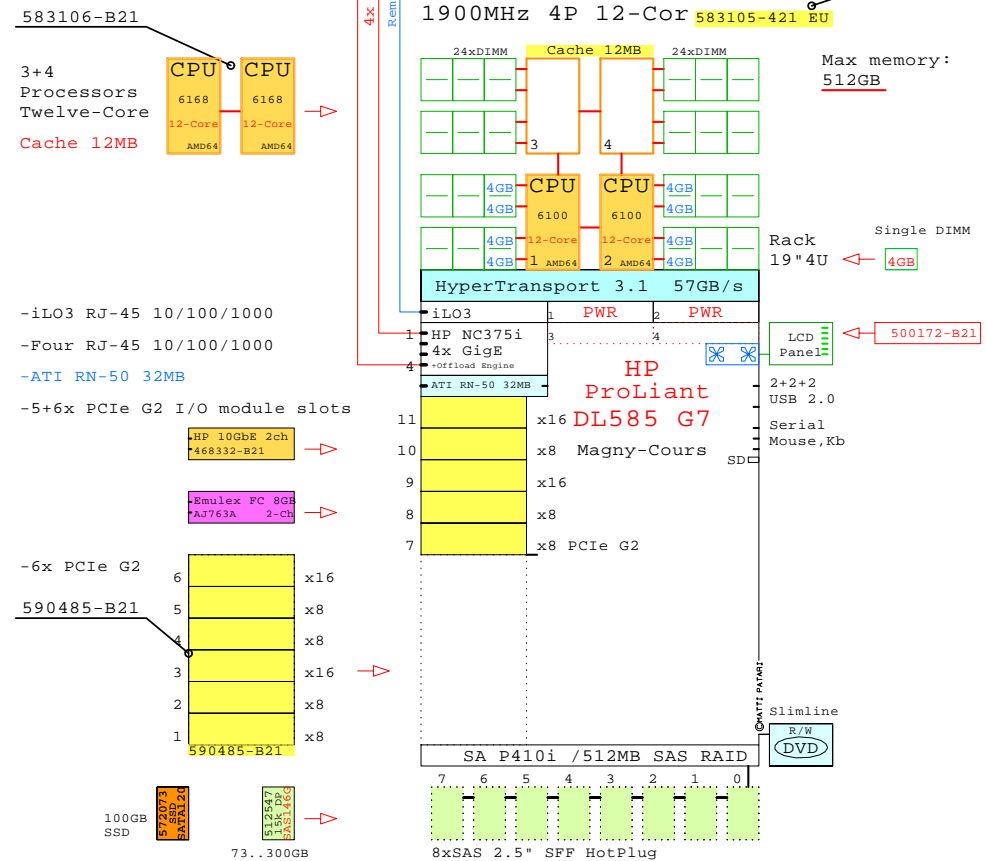

Magny-Cours
1900MHz Twelve-Core

AMD Opteron 6168 x86-64
1900MHz 4P 12-Cor 583105-421 EU

MS Windows Server 2003 and 2008 R2
LINUX: Red Hat, SuSE
VMware Virtualization Software
Hyper-V

Golden Eggs Home:
<http://www.goldeneggs.fi>

© 2010 Matti Patari, All rights reserved.

GOLDEN EGGS Visuals™ Helsinki	03-Jul-2010	GE-HP-DL585G7-A Matti.Patari@Goldeneggs.Fi

HP DL585-G7 AMD Opteron 12-Core
GOLDEN EGGS Visuals, Helsinki

Tip for detail printing:
- Zoom in area of interest
- Print, Print Current View

HP DL585-G7 AMD Twelve-Core 4P/4U