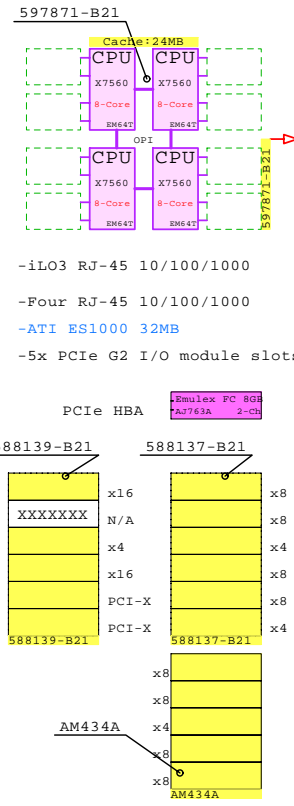

GE-link to this document: <http://www.goldeneggs.fi/documents/GE-HP-DL980G7-A.pdf>

Nehalem-EX

2260MHz Eight-Core 8-Sockets

MAX Memory 128x 16GB = 2TB