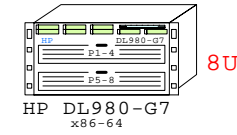

MS Windows Server 2003 and 2008 R2
Linux: Red Hat, SuSE
VMware Virtualization Software
Hyper-V

Tip for detail printing:
- Zoom in area of interest
- Print, Print Current View

Golden Eggs Home:
<http://www.goldeneggs.fi>

© 2010 Matti Patari, All rights reserved.

GOLDEN EGGS Visuals™ Helsinki	30-Jan-2012	GE-HP-DL980G7-A
		Matti.Patari@Kolumbus.Fi

HP ProLiant DL980-G7 Intel Ten-Core E7-4800 8P/8U

HP ProLiant DL980-G7 E7-4870 2.4G
GOLDEN EGGS Visuals, Helsinki