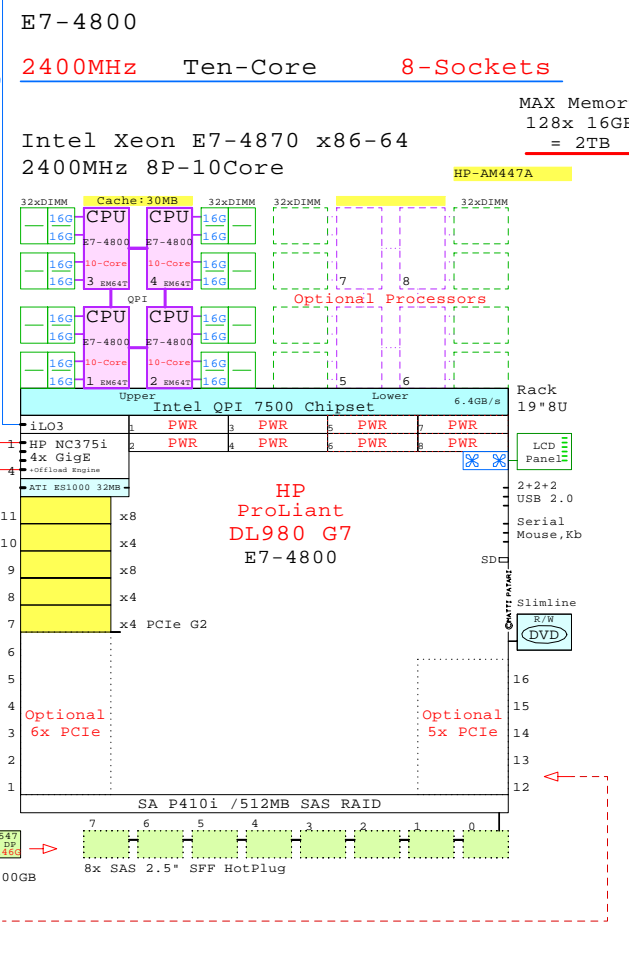

MS Windows Server 2003 and 2008 R2
Linux: Red Hat, SuSE
VMware Virtualization Software
Hyper-V

Tip for detail printing:
- Zoom in area of interest
- Print, Print Current View

Golden Eggs Home:
<http://www.goldeneggs.fi>

© 2010 Matti Patari, All rights reserved.

GOLDEN EGGS Visuals™ Helsinki	30-Jan-2012	GE-HP-DL980G7-A
		Matti.Patari@Kolumbus.Fi

HP ProLiant DL980-G7 Intel Ten-Core E7-4800 8P/8U

HP ProLiant DL980-G7 E7-4870 2.4G
GOLDEN EGGS Visuals, Helsinki