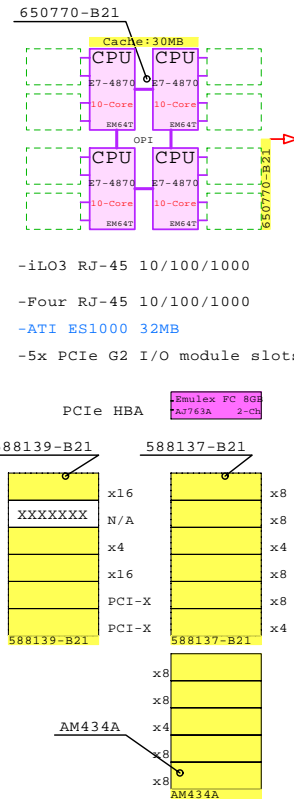

GE-link to this document: <http://www.goldeneggs.fi/documents/GE-HP-DL980G7-A.pdf>