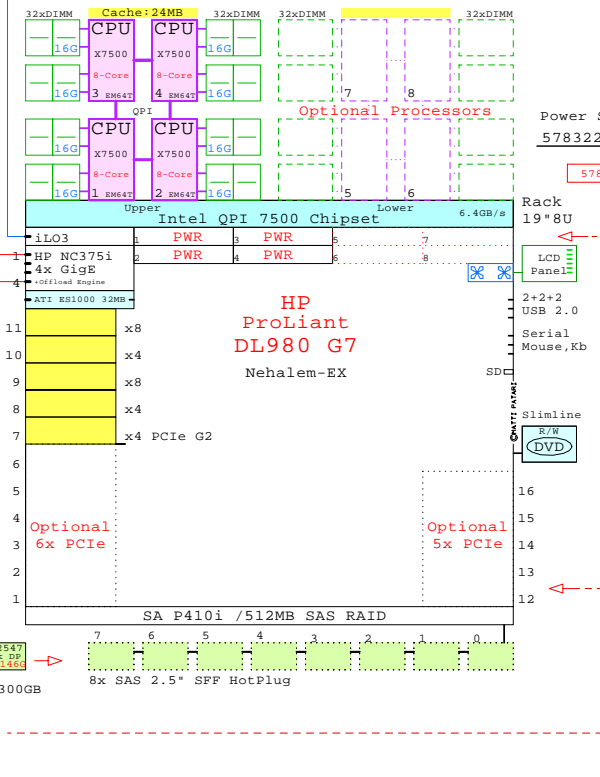

Intel Xeon X7560 x86-64
2260MHz 8P-8Core

HP ProLiant DL980 G7 Nehalem-EX

Optional 6x PCIe
Optional 5x PCIe

MS Windows Server 2003 and 2008 R2
LINUX: Red Hat, SuSE
VMware Virtualization Software
Hyper-V

Tip for detail printing:
- Zoom in area of interest
- Print, Print Current View

Golden Eggs Home:
<http://www.goldeneggs.fi>

© 2010 Matti Patari, All rights reserved.

GOLDEN EGGS Visuals™ Helsinki	01-Nov-2010	GE-HP-DL980G7-A
	Matti.Patari@Kolumbus.Fi	

HP ProLiant DL980-G7 Intel Eight-Core X7500 8P/8U

HP ProLiant DL980-G7 X7560 2260Mz
GOLDEN EGGS Visuals, Helsinki