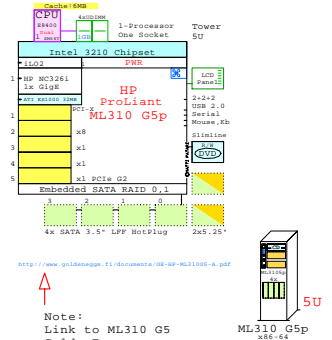

Xeon 1P-5U

Intel Core2 E8400 x86-64
3000MHz 1P-Dual

5U

Note:
Link to ML310 G5
GoldenEggs
document

Link to Dell family: <http://www.goldeneggs.fi/documents/GE-DELL-FAMILY-A.pdf>
Link to IBM family: <http://www.goldeneggs.fi/documents/GE-IBM-FAMILY-A.pdf>
Link to Fujitsu family: <http://www.goldeneggs.fi/documents/GE-FUJITSU-FAMILY-A.pdf>
Link to SUN family: <http://www.goldeneggs.fi/documents/GE-SUN-FAMILY-A.pdf>

Created by:
Matti.Patari@Kolumbus.Fi
Helsinki

Tip for detail printing:
- Zoom in area of interest
- Print, Print Current View

GoldenEggs Home:
<http://www.goldeneggs.fi>

©2011 Matti Patari, All rights reserved.

GOLDEN EGGS fi amla Helsinki	30-Jan-2011 fi amla Helsinki	GE-HP-FAMILY-A fi amla Helsinki
HP x86 Server 8P,4P,2P Intel,AMD		GOLDEN EGGS Visuals, Helsinki