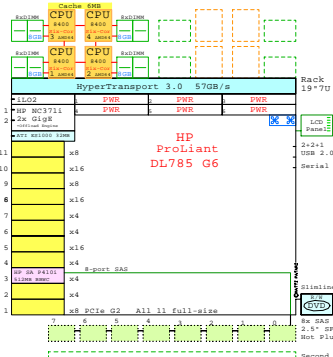

Opteron 8P-7U

AMD Opteron 8439SE x86-64
2800MHz 8P Six-Core

7U