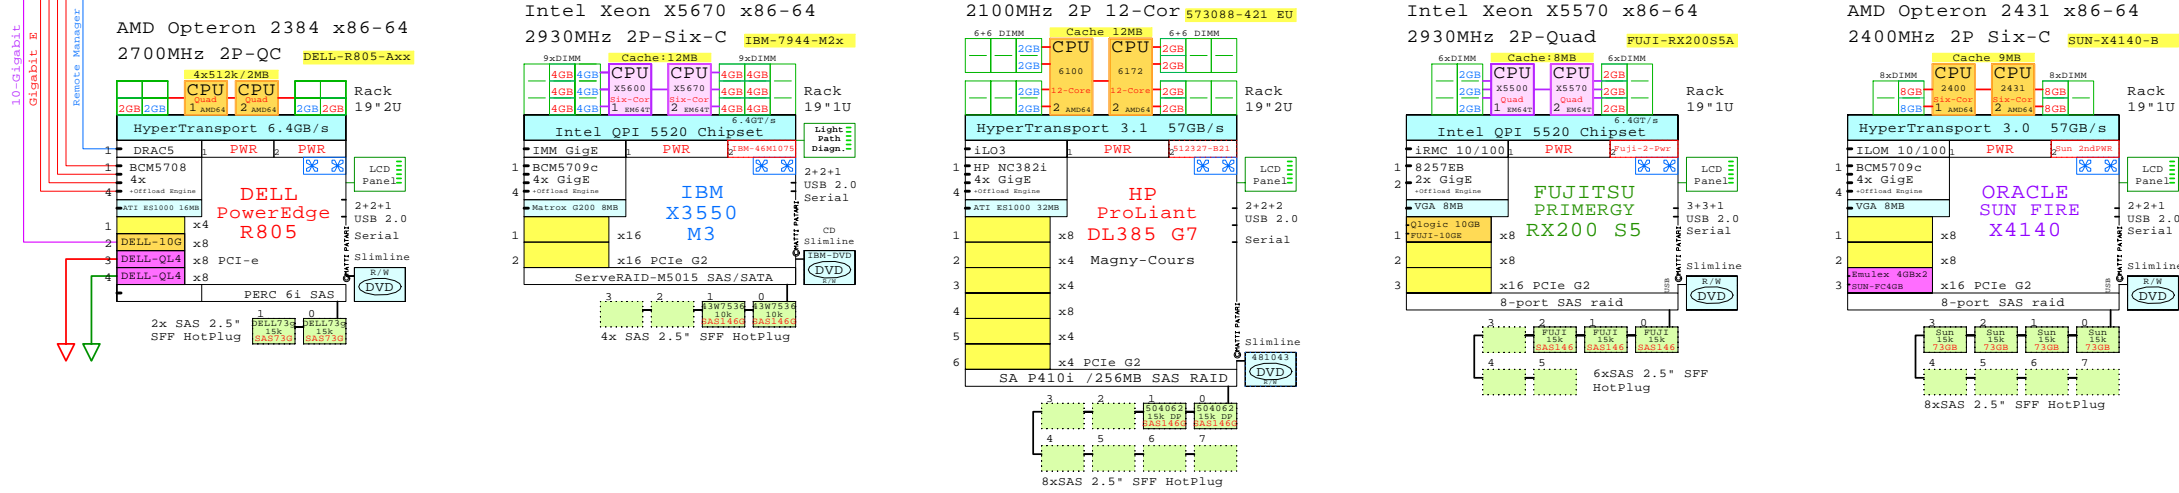

Welcome to Golden Eggs Visual Configurations

<http://www.goldeneggs.fi>

This picture is a comparison chart for: DELL, IBM, HP, FUJITSU and SUN 2-socket, 2-U x86 servers.
A picture is worth of one thousand words. It talks all Global languages.

Golden Eggs history:

It all started late 80's when I was a local Sales technical support at Digital Equipment Corporation Helsinki office. I did have numerous configuration diagrams in my personal paper notebook. This booklet was my daily hand tool to quickly sort out complicated HW configuration. This booklet was photo copied numerous times for our Sales personal, Partners and End-Customers. Then came splendid VAXstations and AutoCAD software available. I pushed the picture arsenal thorough the screen and the material was distributed in PostScript files in DECnet. The work was available in printable files in all DEC locations. When Internet was invented, Golden Eggs found its delivery to all Customers who needed simple, technical guide books.

Old Golden Eggs outlets are still available at:

- <http://h18000.www1.hp.com/info/GECPQA/> DEC/Compaq: VAX, Alpha, Storage and ProLiant servers
- <http://www.openvms.org/pages.php?page=GoldenEggs> OpenVMS.org: Alpha, Storage, ProLiant and Integrity servers
- This is the present x86 server Golden Eggs Hatchery.
  ➤ <http://www.goldeneggs.fi>

Why ?? Golden Eggs ??

I think that a good service must have a good name. These pictures are real Golden Pieces for system builders.

I wish you nice reading and good x86 system planning sessions.
Matti.Patari@Kolumbus.Fi Helsinki, Finland

© 2010 Matti Patari, All rights reserved.

GOLDEN EGGS Visuals Helsinki	01-Jul-2010	GE-Welcome1 Matti.Patari@Kolumbus.Fi

Welcome to Visual Configurations
GOLDEN EGGS Visuals, Helsinki