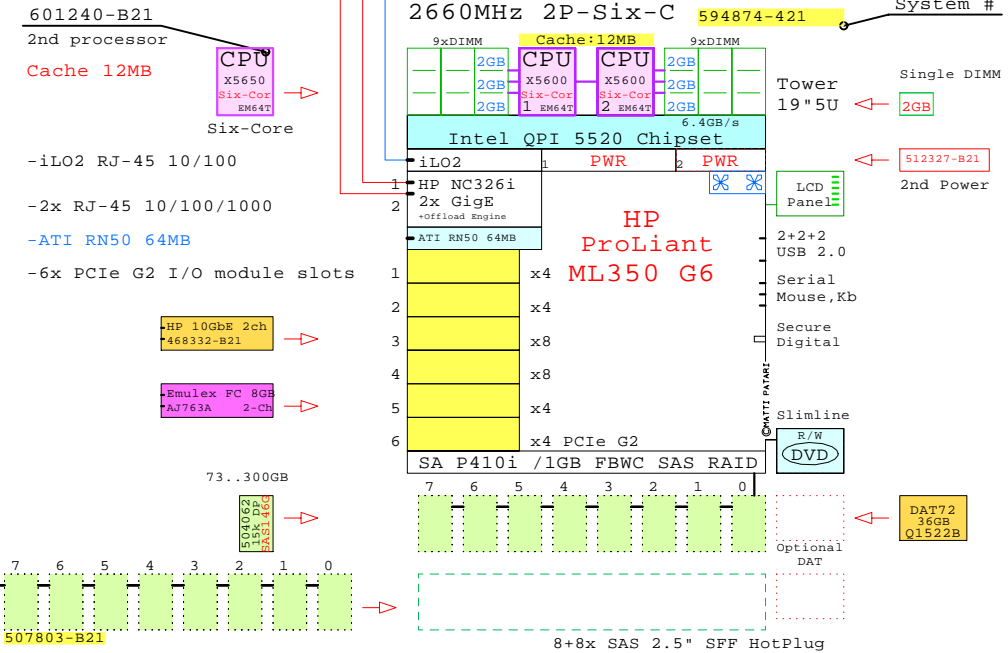

Westmere EP
2660MHz Six-Core

MS Windows Server 2003 and 2008
LINUX: Red Hat, SuSE
VMware Virtualization Software

Tip for detail printing:
- Zoom in area of interest
- Print, Print Current View

Golden Eggs Home:
<http://www.goldeneggs.fi>

© 2010 Matti Patari, All rights reserved.

GOLDEN EGGS Visuals™ Helsinki	03-Jun-2010	GE-HP-ML350G6-A
		Matti.Patari@Goldeneggs.Fi

HP ProLiant ML350-G6 X5650 2660Mz
GOLDEN EGGS Visuals, Helsinki

HP ProLiant ML350-G6 Intel 5600 2P/5U