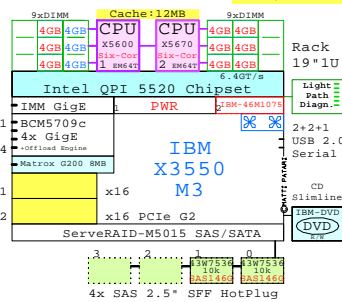

2x 8Gb Fibre Channel to external storage

Intel Xeon X5670 x86-64

2930MHz 2P-Six-C **IBM-7944-M2x**