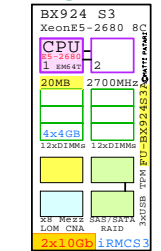

Welcome to GoldenEggs x86 Visual Configurations

<http://www.goldeneggs.fi>

A picture is worth of one thousand words.
It talks all languages.

x86-64 servers: **Dell** **IBM** **HP** **Fujitsu** **SUN** **Acer** **Lenovo** and **Cisco**

4x Gigabit E Remote Manager

Intel Xeon E5-2699v3 x86-64
2300MHz 2P 18-Core **DELL-R730-A**

Intel Xeon E5-2680 x86-64
2700MHz 2P 8-Core **IBM-7914-L2x**

AMD Opteron 6172 x86-64
2100MHz 2P 12-Core **573088-421 EU**

Dell Blades

Fujitsu

HP Blades

IBM Blades

Cisco Blades

Donate

GoTo PayPal at:
www.GoldenEggs.fi

This x86 site is open, vendor independent.
It is fully funded from my own pocket.
To keep this service running,
Your personal support is welcome.

Matti.Patari@Kolumbus.fi
Helsinki Finland

Older GoldenEggs sites:

<http://h18000.www1.hp.com/info/GECPQA/>

<http://www.openvms.org/pages.php?page=GoldenEggs>

GE-links to x86 COMPARE Pictures:

New <http://www.goldeneggs.fi/documents/GE-COMP-E52600V3-A.pdf>

<http://www.goldeneggs.fi/documents/GE-COMP-E74800V2-A.pdf>

<http://www.goldeneggs.fi/documents/GE-COMPARE-BLADE-A.pdf>

<http://www.goldeneggs.fi/documents/GE-INT-E5-MAP-A.pdf>

GE-link to GE 25 Year-Book

<http://www.goldeneggs.fi/documents/GE-25-YEAR-BOOK.pdf>

Follow GoldenEggs on Twitter:

@goldeneggsfi

GE-Welcome1

©2014 Matti Patari, All rights reserved.

GOLDEN EGGS Visuals™ Helsinki	14-Oct-2014	GE-Welcome1 Matti.Patari@Kolumbus.Fi

Welcome to Visual Configurations
GOLDEN EGGS Visuals, Helsinki