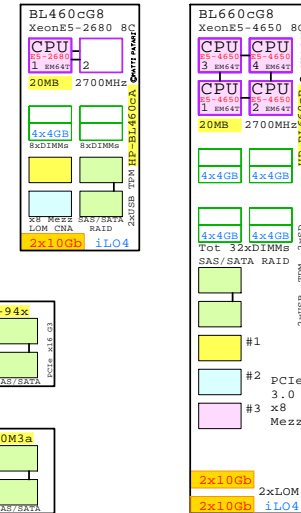

Fujitsu

HP Blades

IBM Blades

Cisco Blades

Donate

GoTo PayPal at:
www.GoldenEggs.fi

This x86 site is open, vendor independent.
It is fully funded from my own pocket.
To keep this service running,
Your personal support is welcome.

Matti.Patari@Kolumbus.fi
Helsinki Finland

Older GoldenEggs sites:

<http://h18000.www1.hp.com/info/GECPQA/>

<http://www.openvms.org/pages.php?page=GoldenEggs>

GE-links to x86 COMPARE Pictures:

New <http://www.goldeneggs.fi/documents/GE-COMP-E52600V3-A.pdf>

<http://www.goldeneggs.fi/documents/GE-COMP-E74800V2-A.pdf>

<http://www.goldeneggs.fi/documents/GE-COMPARE-BLADE-A.pdf>

<http://www.goldeneggs.fi/documents/GE-INT-E5-MAP-A.pdf>

GE-link to GE 25 Year-Book

<http://www.goldeneggs.fi/documents/GE-25-YEAR-BOOK.pdf>

Follow GoldenEggs on Twitter:

@goldeneggsfi

GE-Welcome1

©2014 Matti Patari, All rights reserved.

GOLDEN EGGS Visuals™ Helsinki	14-Oct-2014	GE-Welcome1 Matti.Patari@Kolumbus.Fi

Welcome to Visual Configurations
GOLDEN EGGS Visuals, Helsinki