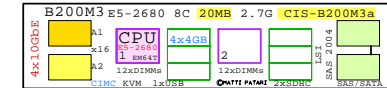

Cisco Blades

Donate

GoTo PayPal at:
www.GoldenEggs.fi

This x86 site is open, vendor independent.
It is fully funded from my own pocket.
To keep this service running,
Your personal support is welcome.

Matti.Patari@Kolumbus.fi
Helsinki Finland

Older GoldenEggs sites:

<http://h18000.www1.hp.com/info/GECPQA/>

<http://www.openvms.org/pages.php?page=GoldenEggs>

GE-links to x86 COMPARE Pictures:

New <http://www.goldeneggs.fi/documents/GE-COMP-E52600V3-A.pdf>

<http://www.goldeneggs.fi/documents/GE-COMP-E74800V2-A.pdf>

<http://www.goldeneggs.fi/documents/GE-COMPARE-BLADE-A.pdf>

<http://www.goldeneggs.fi/documents/GE-INT-E5-MAP-A.pdf>

GE-link to GE 25 Year-Book

<http://www.goldeneggs.fi/documents/GE-25-YEAR-BOOK.pdf>

Follow GoldenEggs on Twitter:

@goldeneggsfi

GE-Welcome1

©2014 Matti Patari, All rights reserved.

GOLDEN EGGS Visuals™ Helsinki	14-Oct-2014	GE-Welcome1 Matti.Patari@Kolumbus.Fi

Welcome to Visual Configurations
GOLDEN EGGS Visuals, Helsinki