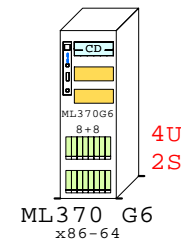

Nehalem EP
2530MHz Quad-Core

MS Windows Server 2003 and 2008
LINUX: Red Hat, SuSE
VMware Virtualization Software

Tip for detail printing:
- Zoom in area of interest
- Print, Print Current View

Golden Eggs Home:
<http://www.goldeneggs.fi>

© 2010 Matti Patari, All rights reserved.

GOLDEN EGGS Visuals™ Helsinki	06-Jun-2010	GE-HP-ML370G6-A Matti.Patari@Goldeneggs.Fi

HP ProLiant ML370-G6 E5540 2530Mz
GOLDEN EGGS Visuals, Helsinki

HP ProLiant ML370-G6 Intel 5500 2P/4U