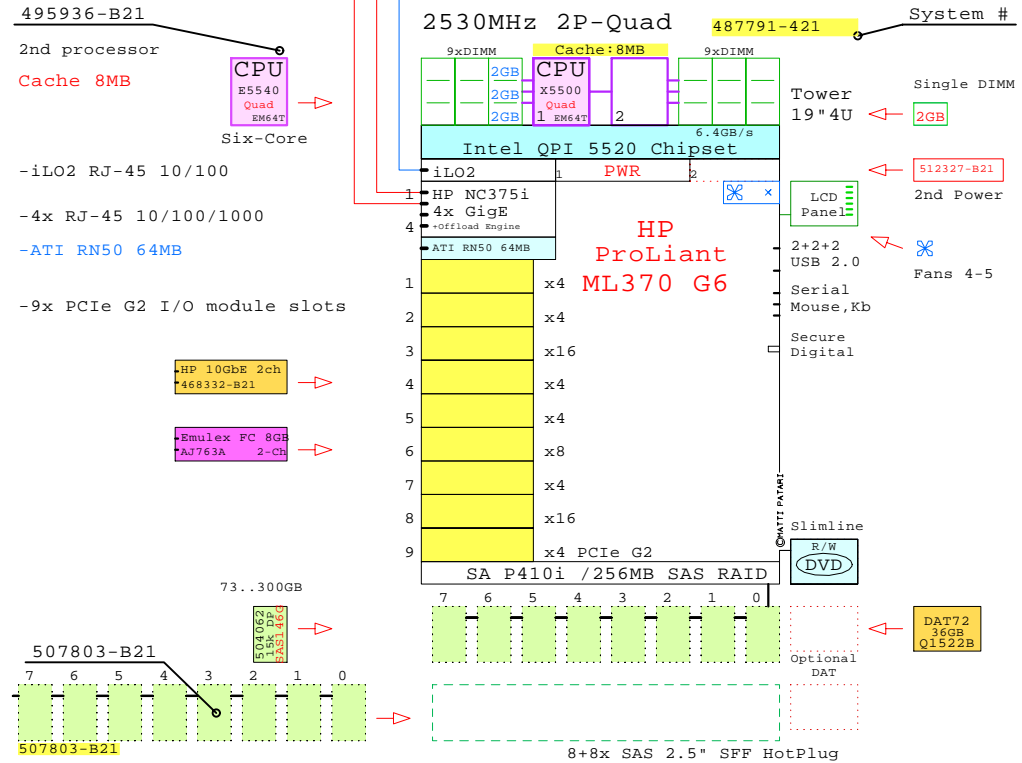

Nehalem EP
2530MHz Quad-Core

MS Windows Server 2003 and 2008
LINUX: Red Hat, SuSE
VMware Virtualization Software

Tip for detail printing:
- Zoom in area of interest
- Print, Print Current View

Golden Eggs Home:
<http://www.goldeneggs.fi>

© 2010 Matti Patari, All rights reserved.

GOLDEN EGGS Visuals™ Helsinki	06-Jun-2010	GE-HP-ML370G6-A Matti.Patari@Goldeneggs.Fi

HP ProLiant ML370-G6 E5540 2530Mz
GOLDEN EGGS Visuals, Helsinki

HP ProLiant ML370-G6 Intel 5500 2P/4U