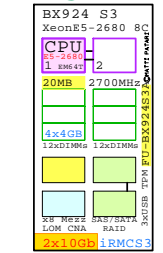

Welcome to GoldenEggs x86 Visual Configurations

<http://www.goldeneggs.fi>

A picture is worth of one thousand words.
It talks all Global languages.

x86-64 servers: **Dell** **IBM** **HP** **Fujitsu** **SUN** **Acer** **Lenovo** and **Cisco**

4x Gigabit E
iDRAC7 Remote Manager

Intel Xeon E5-2680 x86-64
2700MHz 2P 8-Core **DELL-R720-A**

Intel Xeon E5-2680 x86-64
2700MHz 2P 8-Core **IBM-7914-L2x**

AMD Opteron 6172 x86-64
2100MHz 2P 12-Core **573088-421 EU**

Dell Blades

Fujitsu

HP Blades

IBM Blades

Cisco Blades

Donate

PayPal at:
www.GoldenEggs.fi

This x86 site is open, vendor independent.
It is fully funded from my own pocket.
To keep this service running,
Your personal support is welcome.

Matti.Patari@Kolumbus.fi
Helsinki Finland

Older GoldenEggs sites:

<http://h18000.www1.hp.com/info/GECPQA/>

<http://www.openvms.org/pages.php?page=GoldenEggs>

GE-links to x86 COMPARE Pictures:

<http://www.goldeneggs.fi/documents/GE-COMPARE-2P-1U-A.pdf>

<http://www.goldeneggs.fi/documents/GE-COMPARE-2P-2U-A.pdf>

<http://www.goldeneggs.fi/documents/GE-COMPARE-4P-4U-A.pdf>

<http://www.goldeneggs.fi/documents/GE-COMPARE-8P-8U-A.pdf>

<http://www.goldeneggs.fi/documents/GE-COMPARE-TOWER-A.pdf>

New

<http://www.goldeneggs.fi/documents/GE-COMPARE-BLADE-A.pdf>

<http://www.goldeneggs.fi/documents/GE-INT-E5-MAP-A.pdf>

<http://www.goldeneggs.fi/documents/GE-COMP-E52400-A.pdf>

<http://www.goldeneggs.fi/documents/GE-COMP-E52600-A.pdf>

<http://www.goldeneggs.fi/documents/GE-COMP-E54600-A.pdf>

Follow GoldenEggs on Twitter:

@goldeneggsfi

GE-links to x86 FAMILY Pictures:

<http://www.goldeneggs.fi/documents/GE-DELL-FAMILY-A.pdf>

<http://www.goldeneggs.fi/documents/GE-IBM-FAMILY-A.pdf>