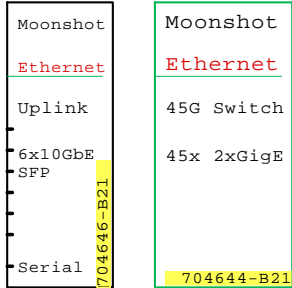

Switch Module

Power Supply

Server Cartridges

Single Node Options

Dual Node

Two independent nodes

Low Wattage

Draft
GoldenEggs