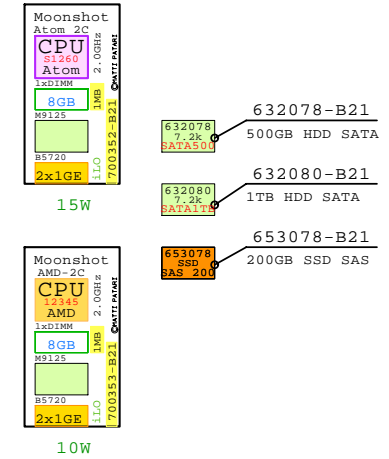

700350-B21

Server Cartridges

Single Node Options

Dual Node

Two independent nodes

This system of 45x Atom servers

Part Number	Qty	Description
632078-B21	45	HP 500GB 6G 7.2k 2.5" SATA HDD
700350-B21	1	HP Moonshot 1500 Chassis
700352-B21	45	HP Moonshot Atom S1260-2C 2GHz 8GB No Di
704644-B21	2	HP Moonshot 45G Switch Module Kit
704646-B21	2	HP Moonshot 6SFP Uplink Module Kit