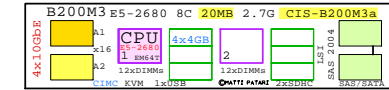

Cisco Blades

Donate

PayPal at:
www.GoldenEggs.fi

This x86 site is open, vendor independent.
It is fully funded from my own pocket.
To keep this service running,
Your personal support is welcome.

Matti.Patari@Kolumbus.fi
Helsinki Finland

Older GoldenEggs sites:

<http://h18000.www1.hp.com/info/GECPQA/>

<http://www.openvms.org/pages.php?page=GoldenEggs>

GE-links to x86 COMPARE Pictures:

<http://www.goldeneggs.fi/documents/GE-COMPARE-2P-1U-A.pdf>

<http://www.goldeneggs.fi/documents/GE-COMPARE-2P-2U-A.pdf>

<http://www.goldeneggs.fi/documents/GE-COMPARE-4P-4U-A.pdf>

<http://www.goldeneggs.fi/documents/GE-COMPARE-8P-8U-A.pdf>

<http://www.goldeneggs.fi/documents/GE-COMPARE-TOWER-A.pdf>

New

<http://www.goldeneggs.fi/documents/GE-COMPARE-BLADE-A.pdf>

<http://www.goldeneggs.fi/documents/GE-INT-E5-MAP-A.pdf>

<http://www.goldeneggs.fi/documents/GE-COMP-E52400-A.pdf>

<http://www.goldeneggs.fi/documents/GE-COMP-E52600-A.pdf>

<http://www.goldeneggs.fi/documents/GE-COMP-E54600-A.pdf>

Follow GoldenEggs on Twitter:

@goldeneggsfi

GE-links to x86 FAMILY Pictures:

<http://www.goldeneggs.fi/documents/GE-DELL-FAMILY-A.pdf>

<http://www.goldeneggs.fi/documents/GE-IBM-FAMILY-A.pdf>

<http://www.goldeneggs.fi/documents/GE-HP-FAMILY-A.pdf>

<http://www.goldeneggs.fi/documents/GE-FUJII-FAMILY-A.pdf>

<http://www.goldeneggs.fi/documents/GE-SUN-FAMILY-A.pdf>

<http://www.goldeneggs.fi/documents/GE-ACER-FAMILY-A.pdf>

<http://www.goldeneggs.fi/documents/GE-LENOVO-FAMILY-A.pdf>

<http://www.goldeneggs.fi/documents/GE-CISCO-FAMILY-A.pdf>

©2012 Matti Patari, All rights reserved.

GOLDEN EGGS Visuals™ Helsinki	01-Mar-2013	GE-Welcomel Matti.Patari@Kolumbus.Fi

GE-Welcome1

Welcome to Visual Configurations
GOLDEN EGGS Visuals, Helsinki