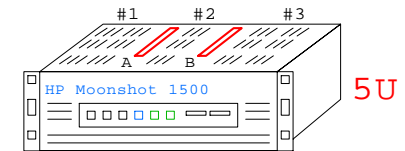

700350-B21

Server Cartridges

Single Node Options

Dual Node

Two independent nodes

This system of 45x Atom servers

Part Number	Qty	Description
632078-B21	45	HP 500GB 6G 7.2k 2.5" SATA HDD
700350-B21	1	HP Moonshot 1500 Chassis
700352-B21	45	HP Moonshot Atom S1260-2C 2GHz 8GB No Di
704644-B21	2	HP Moonshot 45G Switch Module Kit
704646-B21	2	HP Moonshot 6SFP Uplink Module Kit