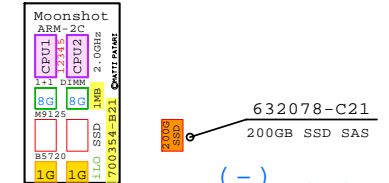

Switch Module

Power Supply

Server Cartridges

Single Node Options

Dual Node

Two independent nodes

Low Wattage

Draft
GoldenEggs