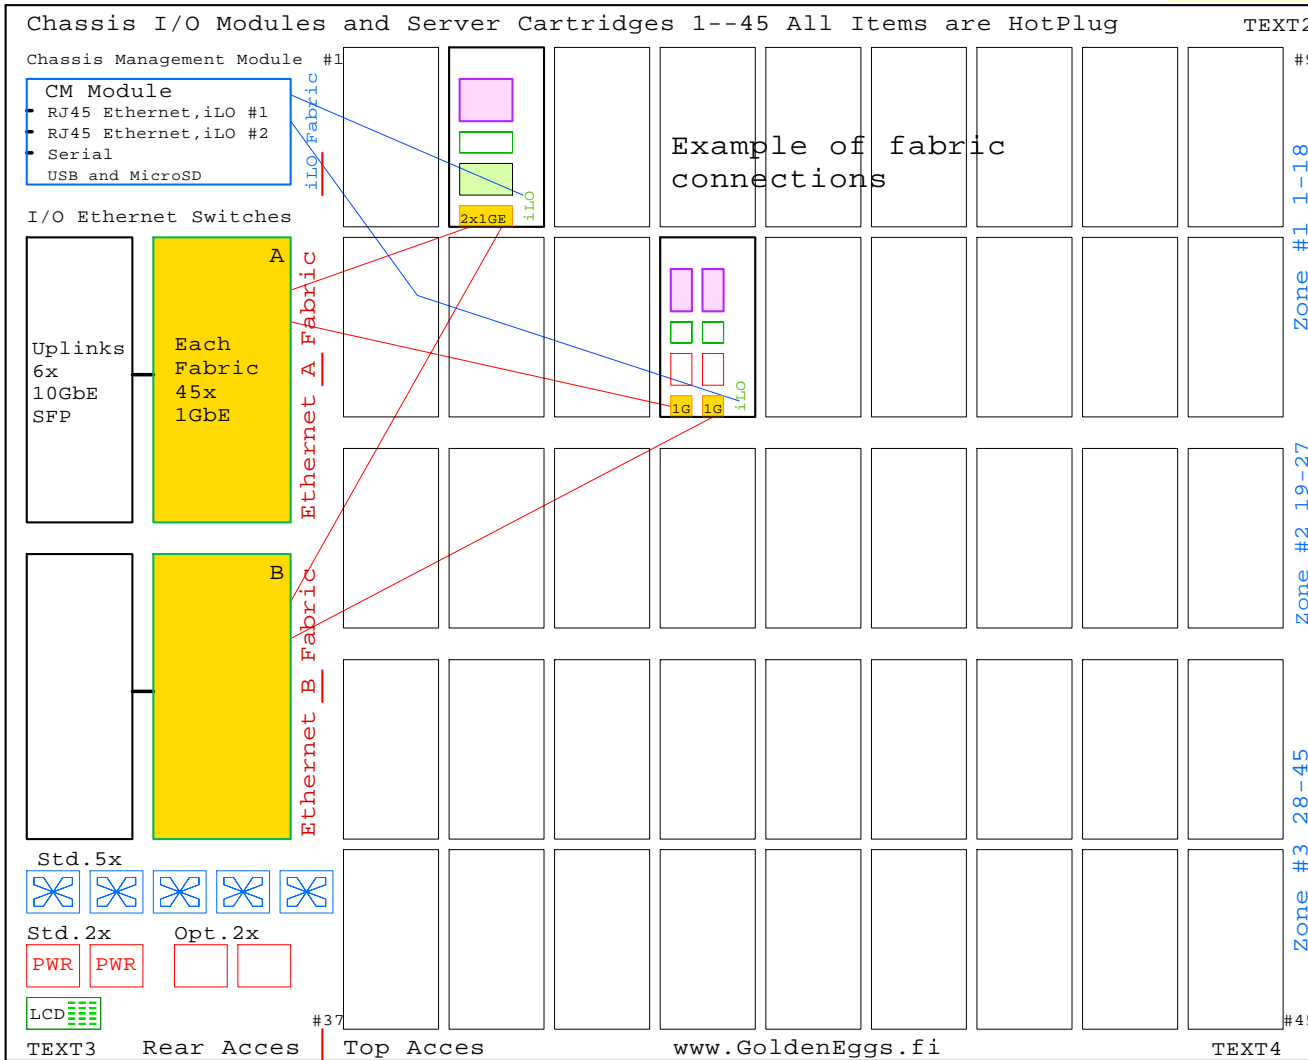

HP ProLiant Moonshot 1500 low wattage system

Link to this document: <http://www.goldeneggs.fi/documents/GE-HP-MOONSHOT-A.pdf>

HP ProLiant Moonshot 1500 Server Chassis, Rack 19" 5U

700350-B21

Uplink Module

Switch Module