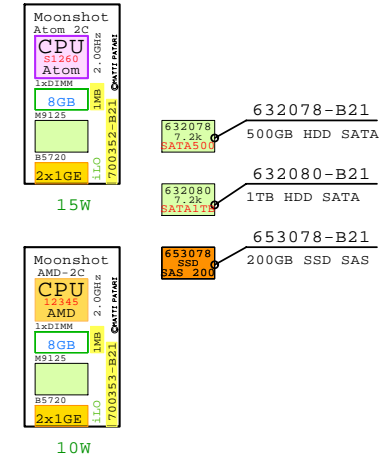

Switch Module

Power Supply

Server Cartridges

Single Node Options

Dual Node

Two independent nodes

Low Wattage

Draft
GoldenEggs