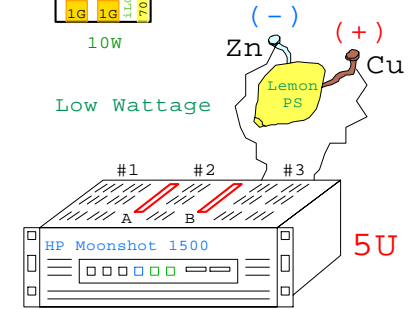

Switch Module

Power Supply

Server Cartridges

Single Node Options

Dual Node

Two independent nodes

Low Wattage

Draft
GoldenEggs