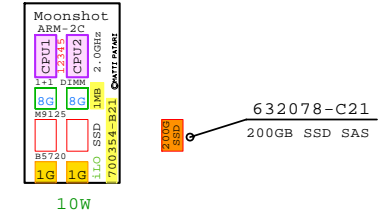

700350-B21

Server Cartridges

Single Node Options

Dual Node

Two independent nodes

This system of 45x Atom servers

Part Number	Qty	Description
632078-B21	45	HP 500GB 6G 7.2k 2.5" SATA HDD
700350-B21	1	HP Moonshot 1500 Chassis
700352-B21	45	HP Moonshot Atom S1260-2C 2GHz 8GB No Di
704644-B21	2	HP Moonshot 45G Switch Module Kit
704646-B21	2	HP Moonshot 6SFP Uplink Module Kit