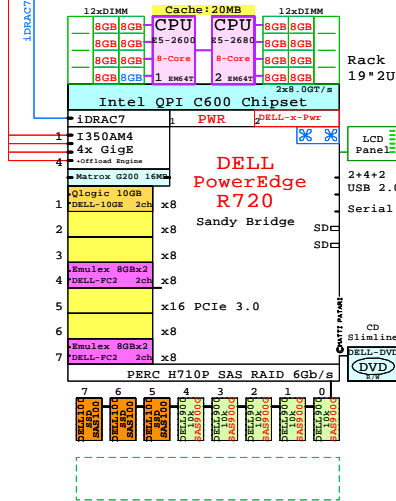

Welcome to GoldenEggs x86 Visual Configurations

<http://www.goldeneggs.fi>

A picture is worth of one thousand words.
It talks all Global languages.

x86-64 servers: **Dell** **IBM** **HP** **Fujitsu** **SUN** **Acer** **Lenovo** and **Cisco**

4x Gigabit E
iDRAC7 Remote Manager

Intel Xeon E5-2680 x86-64
2700MHz 2P 8-Core **DELL-R720-A**