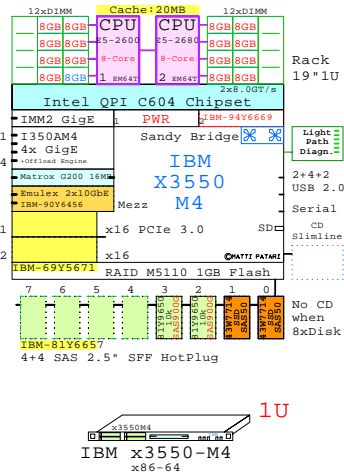

Intel Xeon E5-2680 x86-64
2700MHz 2P 8-Core **IBM-7914-L2x**