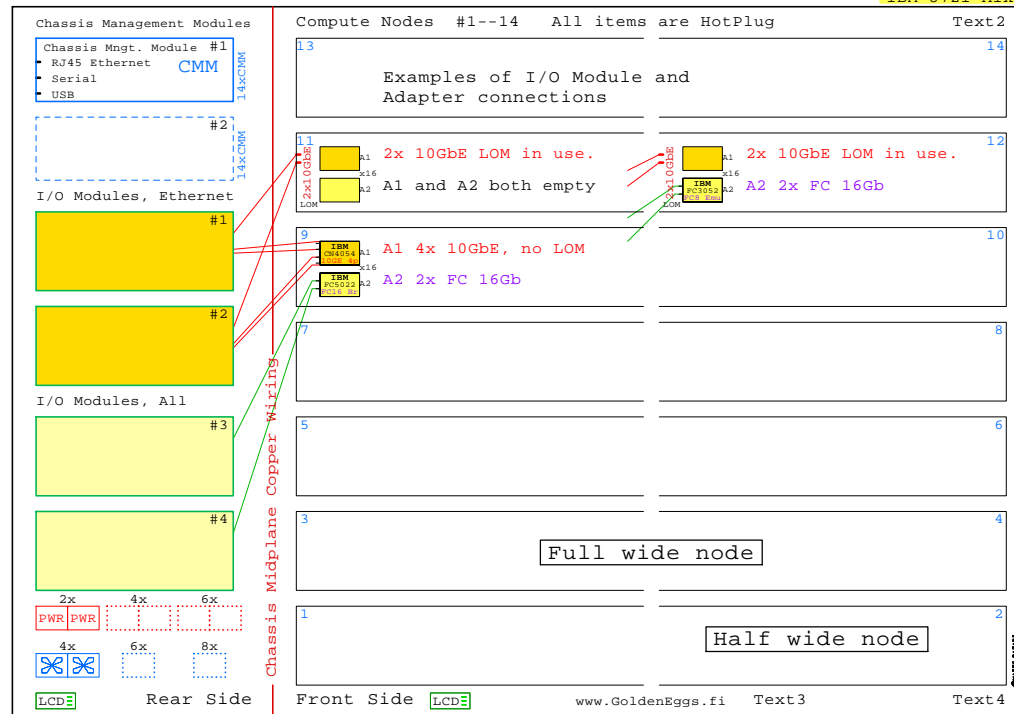

Node I/O Adapters

IBM-00Y3306	CN4054R	10GbE
IBM-88Y5920	CN4022	10GbE

10GbE

1GbE

IBM Flex System Enterprise Chassis: Rack 19",10U

IBM-8721-A1x

Compute Nodes, Half Wide, E5v2 2S

PCIe 2.0 Expansion Node