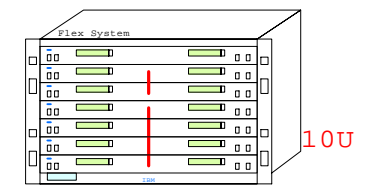

IBM FlexSystem
x86-64

Chassis and Options

Part Number	Qty	Description
IB-8721-A1x	1	IBM Flex System Enterprise Chassis 10U 1
IBM-43W9049	4	IBM Flex System One Power Supply 2500W
IBM-43W9078	2	IBM Flex System 80mm Fan Module Pair
IBM-68Y7030	1	IBM Flex CMM Chassis Manager Module
IBM-88Y6374	2	IBM Flex FC5022 FC 16Gb Scal-Switch Broc
IBM-95Y3309	2	IBM Flex EN4093R 10Gb Scalable Switch

Flex X6 Blade Servers and Options

Part Number	Qty	Description
IBM-7903-C2x	1	IBM Flex x280X6 2P 15C E7-2890v2-37MB 64
IB-7903-M2x	2	IBM Flex x480X6 2P 15C E7-4890v2-37MB 64
IB-7903-R2x	4	IBM Flex x880X6 2P 15C E7-8890v2-37MB 64
IBM-00AJ146	12	IBM 1.2TB SAS 10k 6Gbps hotP 2.5" HDD
IBM-00AJ222	2	IBM 1.6TB SAS SSD MLC hot-plug 2.5"
IBM-00Y3871	1	IBM Flex X6 4-Socket Scalability Connect
IBM-00Y3874	1	IBM Flex X6 8-Socket Scalability Connect
IBM-88Y5920	14	IBM Flex CN4022 10Gb 2po Converged Adapt
IBM-88Y6370	14	IBM Flex FC5022 FC 16Gb 2po Adapt Brocad
IBM-M4X16GB	70	IBM Flex 4x 16GB Blade DIMM Memory kit

21-Aug-2014

Golden Eggs Home:
<http://www.goldeneggs.fi>

© 2014 Matti Patari, All rights reserved.

GOLDEN EGGS Visuals™ Helsinki	21-Aug-2014	GE-IBM-BLADE-8SA
	Matti.Patari@Kolumbus.Fi	

IBM Flex Systems X6 E7v2 2S-4S-8S
GOLDEN EGGS Visuals, Helsinki