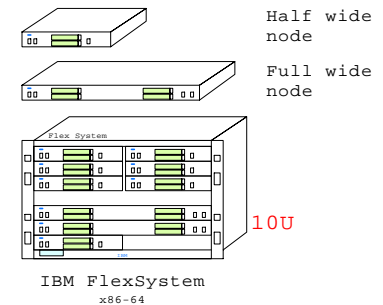

Compute Nodes, Full Wide, E7v2 2S-4S-8S

Golden Eggs Home:
<http://www.goldeneggs.fi>

© 2014 Matti Patari, All rights reserved.

GOLDEN EGGS Visuals™ Helsinki	26-Aug-2014	GE-IBM-BLADE-A3
		Matti.Patari@Kolumbus.Fi

26-Aug-2014