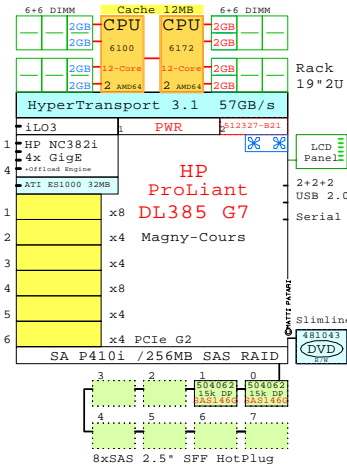

AMD Opteron 6172 x86-64
2100MHz 2P 12-Core **573088-421 EU**