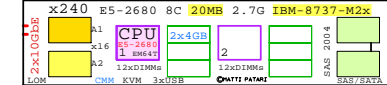

Welcome to GoldenEggs x86 Visual Configurations

<http://www.goldeneggs.fi>

A picture is worth of one thousand words.
It talks all Global languages.

x86-64 servers: **Dell** **IBM** **HP** **Fujitsu** **SUN** **Acer** **Lenovo** and **Cisco**

4x Gigabit E
iDRAC7 Remote Manager

Intel Xeon E5-2680 x86-64
2700MHz 2P 8-Core **DELL-R720-A**

Intel Xeon E5-2680 x86-64
2700MHz 2P 8-Core **IBM-7914-L2x**

AMD Opteron 6172 x86-64
2100MHz 2P 12-Core **573088-421 EU**

Dell Blades

Fujitsu

HP Blades

IBM Blades

Cisco Blades

Donate

PayPal at:
www.GoldenEggs.fi

This x86 site is open, vendor independent.
It is fully funded from my own pocket.
To keep this service running,
Your personal support is welcome.

Matti.Patari@Kolumbus.fi
Helsinki Finland

Older GoldenEggs sites:

<http://h18000.www1.hp.com/info/GECPQA/>

<http://www.openvms.org/pages.php?page=GoldenEggs>

GE-links to x86 COMPARE Pictures:

- <http://www.goldeneggs.fi/documents/GE-COMPARE-2P-1U-A.pdf>
- <http://www.goldeneggs.fi/documents/GE-COMPARE-2P-2U-A.pdf>
- <http://www.goldeneggs.fi/documents/GE-COMPARE-4P-4U-A.pdf>
- <http://www.goldeneggs.fi/documents/GE-COMPARE-8P-8U-A.pdf>
- <http://www.goldeneggs.fi/documents/GE-COMPARE-TOWER-A.pdf>
- <http://www.goldeneggs.fi/documents/GE-COMPARE-BLADE-A.pdf>
- <http://www.goldeneggs.fi/documents/GE-INT-E5-MAP-A.pdf>
- <http://www.goldeneggs.fi/documents/GE-COMP-E52400-A.pdf>
- <http://www.goldeneggs.fi/documents/GE-COMP-E52600-A.pdf>
- <http://www.goldeneggs.fi/documents/GE-COMP-E54600-A.pdf>

New

Follow GoldenEggs on Twitter:

@goldeneggsfi

GE-links to x86 FAMILY Pictures: