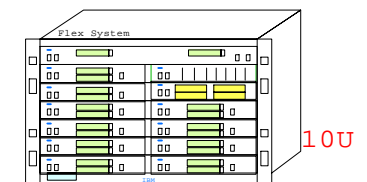

IBM FlexSystem
x86-64

Chassis and Options

Part Number	Qty	Description
IB-8721-A1x	1	IBM Flex System Enterprise Chassis 10U 1
IBM-43W9049	4	IBM Flex System One Power Supply 2500W
IBM-43W9078	2	IBM Flex System 80mm Fan Module Pair
IBM-68Y7030	1	IBM Flex CMM Chassis Manager Module
IBM-88Y6374	2	IBM Flex FC5022 FC 16Gb Scal-Switch Broc
IBM-95Y3309	2	IBM Flex EN4093R 10Gb Scalable Switch

Flex Blade Servers and Options

Part Number	Qty	Description
F-1280MLCD	2	Fusion-io 1280GB ioDrive MLC Duo FH/HL
F-640BMLC	2	Fusion-io 640GB ioDrive MLC HH/HL
IB-68Y8588	1	IBM Flex Storage Expansion Node BL
IB-7903-C2x	1	IBM Flex x280X6 2P 15C E7-2890v2-37MB 64
IB-81Y8983	1	IBM Flex PCIe 2.0 Expansion Node BL
IB-8737-94x	10	IBM Flex x240 2P 12C E5-2697v2-30MB 32G
IBM-00AJ146	32	IBM 1.2TB SAS 10k 6Gbps hotP 2.5" HDD
IBM-00AJ222	2	IBM 1.6TB SAS SSD MLC hot-plus 2.5"
IBM-00Y2849	10	IBM Xeon E5-2697v2 12C 30MB 2.7GHz Proce
IBM-88Y5920	13	IBM Flex CN4022 10Gb 2po Converged Adapt
IBM-88Y6370	13	IBM Flex FC5022 FC 16Gb 2po Adapt Brocad
IBM-M4X16GB	10	IBM Flex 4x 16GB Blade DIMM Memory kit
IBM-M4X8GB	50	IBM Flex 4x 8GB Blade DIMM Memory kit

21-Aug-2014

Golden Eggs Home:
<http://www.goldeneggs.fi>

© 2014 Matti Patari, All rights reserved.

GOLDEN EGGS Visuals™ Helsinki	21-Aug-2014	GE-IBM-BLADE-2SA
		Matti.Patari@Kolumbus.Fi