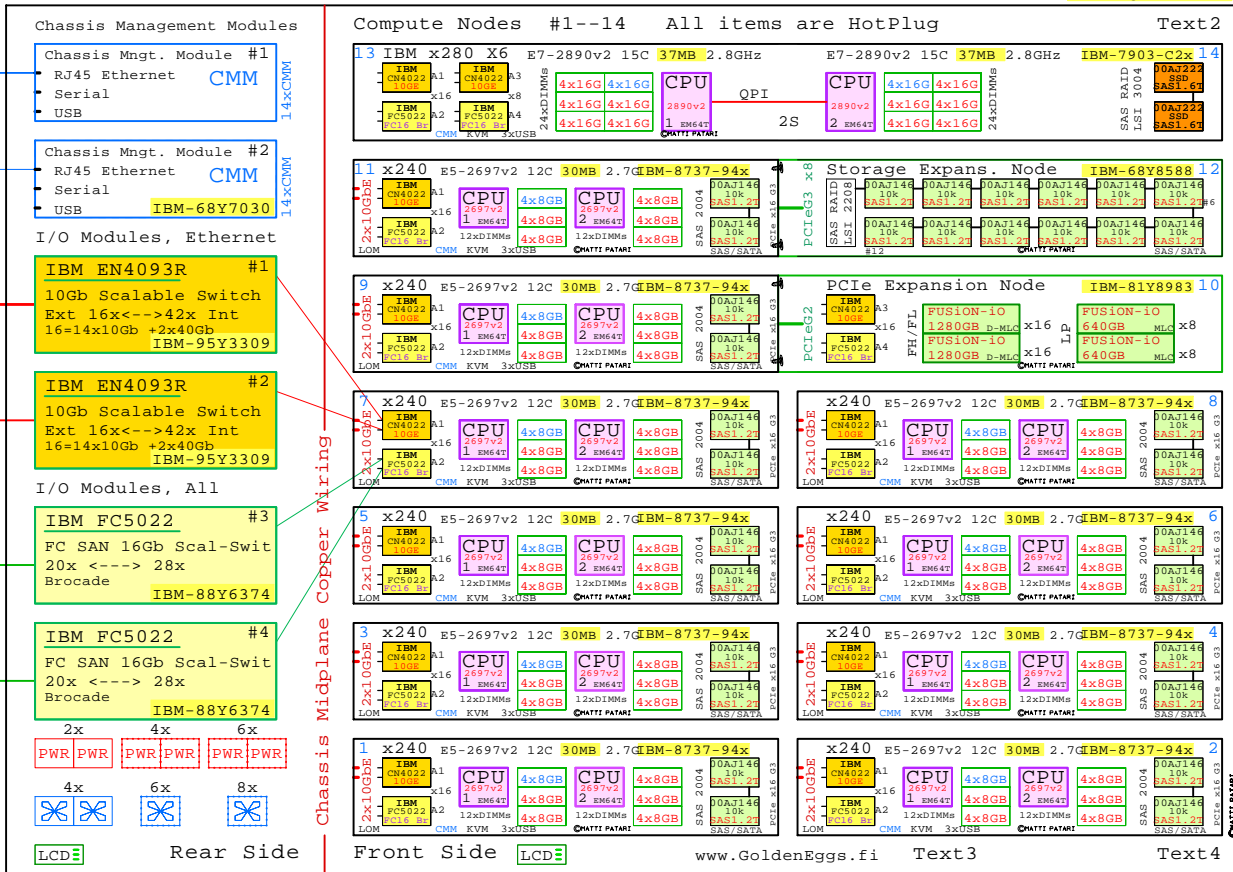

IBM Flex Systems 2S Xeon E5v2 and E7v2 Blade Servers

Link to this document: <http://www.goldeneggs.fi/document/GE-IBM-BLADE-2SA.pdf>

IBM Flex System Enterprise Chassis: Rack 19", 10U

IBM-8721-A1x

10 Gb Ethernet
Remote Manager