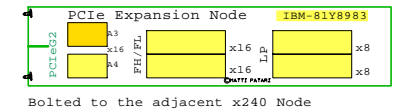

FC I/O Modules #3-#4

IBM FC5022	FC SAN 16Gb Scal-Swit 20x <-> 28x Brocade	IBM-88Y6374
------------	---	-------------

IBM-43W9049	One Power Supply
-------------	------------------

IBM-43W9078	Fan Pair
-------------	----------

Node I/O Adapters

IBM-00Y3306	CN4054R	10GbE
IBM-88Y5920	CN4022	10GbE

10GbE

1GbE

IBM Flex System Enterprise Chassis: Rack 19",10U

IBM-8721-A1x

Compute Nodes, Half Wide, E5v2 2S

PCIe 2.0 Expansion Node