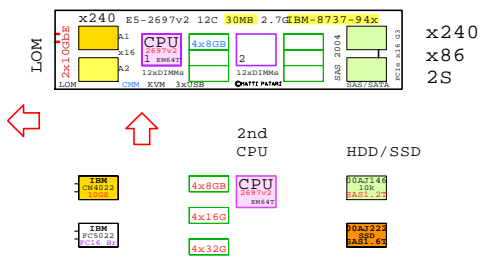

Node I/O Adapters

IBM-00Y3306	CN4054R	10GbE
IBM-88Y5920	CN4022	10GbE

10GbE

1GbE

IBM Flex System Enterprise Chassis: Rack 19",10U

IBM-8721-A1x

Compute Nodes, Half Wide, E5v2 2S

PCIe 2.0 Expansion Node

Storage Expansion Node

Chassis and Options

Part Number	Qty	Description
IB-8721-A1x	1	IBM Flex System Enterprise Chassis 10U 1
IBM-43W9049	1	IBM Flex System One Power Supply 2500W
IBM-43W9078	1	IBM Flex System 80mm Fan Module Pair
IBM-68Y7030	1	IBM Flex CMM Chassis Manager Module
IBM-88Y6043	1	IBM Flex EN4091 10GbE/1GbE Pass-thru
IBM-88Y6374	1	IBM Flex FC5022 FC 16Gb Scal-Switch Broc
IBM-95Y3309	1	IBM Flex EN4093R 10Gb Scalable Switch