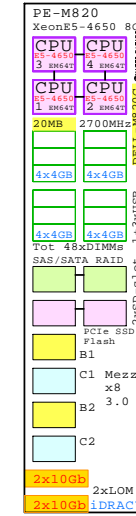

Ethernet I/O Modules #1-#4

IBM EN4093R	10Gb Scalable Switch Ext 16x<->42x Int 16x14x10Gb <->24x0Gb	IBM-95Y3309
-------------	---	-------------

IBM EN4091	10GbE Pass-thru 14x <-> 14x Support on 10GbE	IBM-88Y6043
------------	--	-------------

FC I/O Modules #3-#4

IBM FC5022	FC SAN 16Gb Scal-Swit 20x <-> 28x Brocade	IBM-88Y6374
------------	---	-------------

IBM-43W9049	One Power Supply
-------------	------------------

IBM-43W9078	Fan Pair
-------------	----------

Flex X6 Blade Servers and Options

Part Number	Qty	Description
IBM-7903-C2x	1	IBM Flex x280X6 2P 15C E7-2890v2-37MB 64
IB-7903-M2x	2	IBM Flex x480X6 2P 15C E7-4890v2-37MB 64
IB-7903-R2x	4	IBM Flex x880X6 2P 15C E7-8890v2-37MB 64
IBM-00AJ146	12	IBM 1.2TB SAS 10k 6Gbps hotP 2.5" HDD
IBM-00AJ222	2	IBM 1.6TB SAS SSD MLC hot-plug 2.5"
IBM-00Y3871	1	IBM Flex X6 4-Socket Scalability Connect
IBM-00Y3874	1	IBM Flex X6 8-Socket Scalability Connect
IBM-88Y5920	14	IBM Flex CN4022 10Gb 2po Converged Adapt
IBM-88Y6370	14	IBM Flex FC5022 FC 16Gb 2po Adapt Brocad
IBM-M4X16GB	70	IBM Flex 4x 16GB Blade DIMM Memory kit

Intel Xeon E5-2680 x86-64
2700MHz 2P 8-Core **DELL-R720-A**

Intel Xeon E5-2680 x86-64
2700MHz 2P 8-Core **IBM-7914-L2x**

AMD Opteron 6172 x86-64
2100MHz 2P 12-Core **573088-421 EU**

Dell Blades

Fujitsu

HP Blades