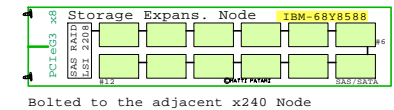

Ethernet I/O Modules #1-#4

IBM EN4093R	10Gb Scalable Switch Ext 16x<->42x Int 16x14x10Gb <->24x0Gb	IBM-95Y3309
-------------	---	-------------

IBM EN4091	10GbE Pass-thru 14x <-> 14x Support on 10GbE	IBM-88Y6043
------------	--	-------------

FC I/O Modules #3-#4

IBM FC5022	FC SAN 16Gb Scal-Swit 20x <-> 28x Brocade	IBM-88Y6374
------------	---	-------------

IBM-43W9049	One Power Supply
-------------	------------------

IBM-43W9078	Fan Pair
-------------	----------

Node I/O Adapters

IBM-00Y3306	CN4054R	10GbE
IBM-88Y5920	CN4022	10GbE

10GbE

1GbE

IBM Flex System Enterprise Chassis: Rack 19",10U

IBM-8721-A1x

Compute Nodes, Half Wide, E5v2 2S

PCIe 2.0 Expansion Node

Storage Expansion Node

Chassis and Options

Part Number	Qty	Description
IB-8721-A1x	1	IBM Flex System Enterprise Chassis 10U 1
IBM-43W9049	1	IBM Flex System One Power Supply 2500W
IBM-43W9078	1	IBM Flex System 80mm Fan Module Pair
IBM-68Y7030	1	IBM Flex CMM Chassis Manager Module
IBM-88Y6043	1	IBM Flex EN4091 10GbE/1GbE Pass-thru
IBM-88Y6374	1	IBM Flex FC5022 FC 16Gb Scal-Switch Broc
IBM-95Y3309	1	IBM Flex EN4093R 10Gb Scalable Switch