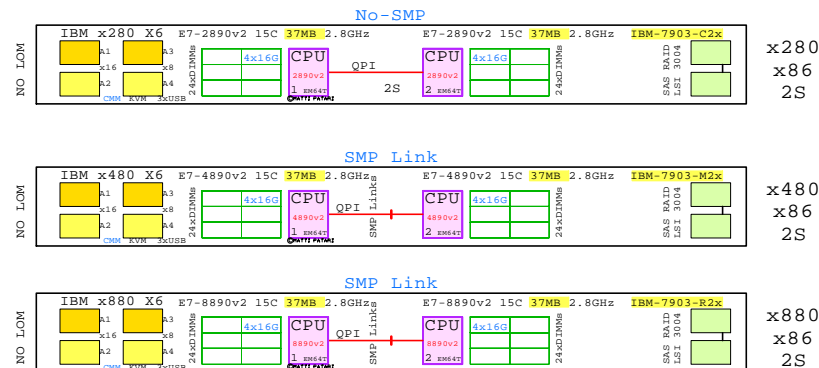

Compute Nodes, Full Wide, E7v2 2S-4S-8S

Golden Eggs Home:
<http://www.goldeneggs.fi>

© 2014 Matti Patari, All rights reserved.

GOLDEN EGGS Visuals™ Helsinki	26-Aug-2014	GE-IBM-BLADE-A3
		Matti.Patari@Kolumbus.Fi

26-Aug-2014