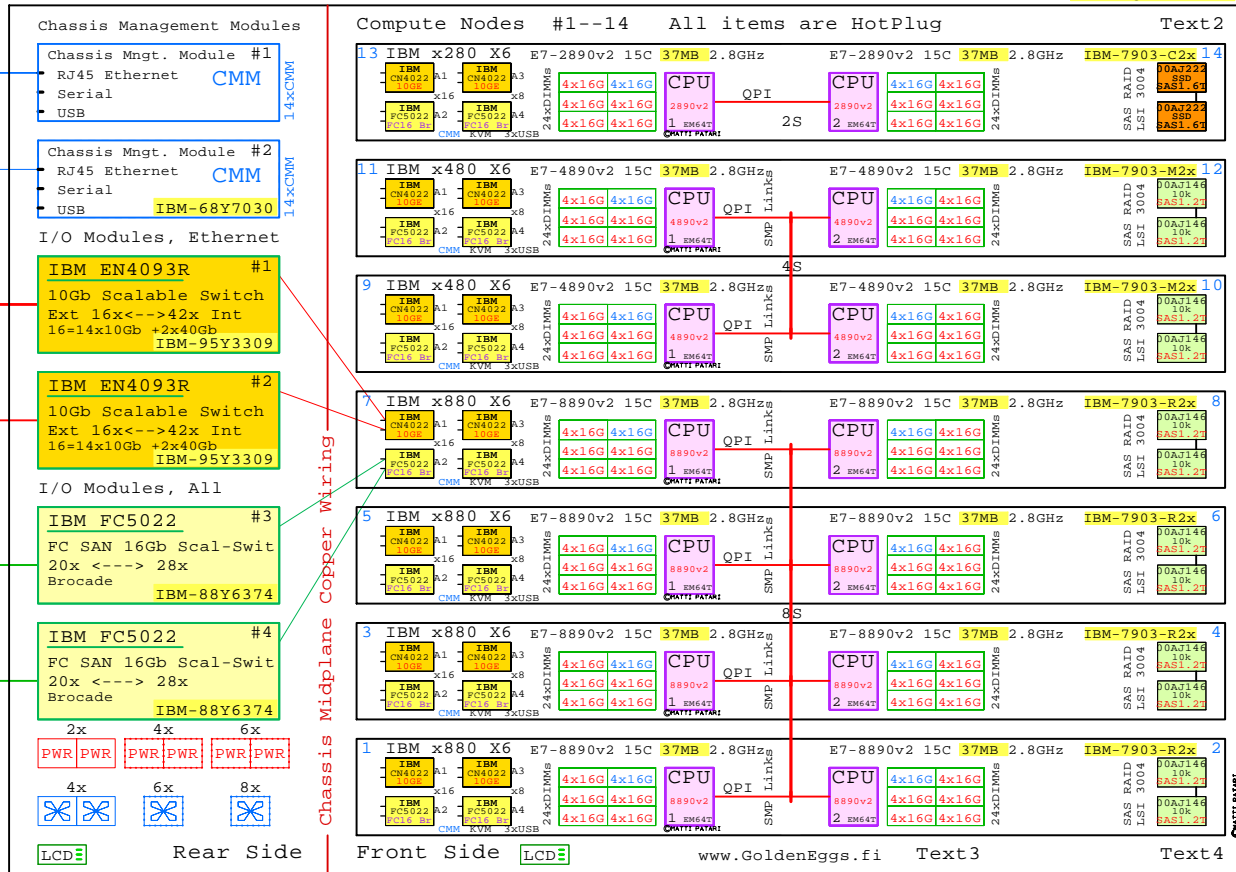

26-Aug-2014

IBM Flex Systems X6 2S-4S-8S Xeon E7v2 Blade Servers

Link to this document: <http://www.goldeneggs.fi/documents/GE-IBM-BLADE-8SA.pdf>

IBM Flex System Enterprise Chassis: Rack 19", 10U

IBM-8721-A1x

10 Gb Ethernet
Remote Manager

2-Socket Server

- 2x E7-2890v2 15C 2.8GHz
- 4x PCIe 3.0 I/O Slots
- 48x 16GB =768GB
- 2x 1.6TB HDD/SSD

4-Socket Server

- 4x E7-4890v2 15C 2.8GHz
- 8x PCIe 3.0 I/O Slots
- 96x 16GB =1536GB
- 4x 1.2TB HDD/SSD