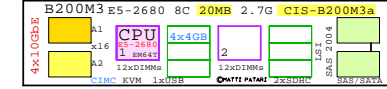

Cisco Blades

Donate

PayPal at:
www.GoldenEggs.fi

This x86 site is open, vendor independent.
It is fully funded from my own pocket.
To keep this service running,
Your personal support is welcome.

Matti.Patari@Kolumbus.fi
Helsinki Finland

Older GoldenEggs sites:

<http://h18000.www1.hp.com/info/GECPQA/>

<http://www.openvms.org/pages.php?page=GoldenEggs>

GE-links to x86 COMPARE Pictures:

- <http://www.goldeneggs.fi/documents/GE-COMPARE-2P-1U-A.pdf>
- <http://www.goldeneggs.fi/documents/GE-COMPARE-2P-2U-A.pdf>
- <http://www.goldeneggs.fi/documents/GE-COMPARE-4P-4U-A.pdf>
- <http://www.goldeneggs.fi/documents/GE-COMPARE-8P-8U-A.pdf>
- <http://www.goldeneggs.fi/documents/GE-COMPARE-TOWER-A.pdf>
- <http://www.goldeneggs.fi/documents/GE-COMPARE-BLADE-A.pdf>
- <http://www.goldeneggs.fi/documents/GE-INT-E5-MAP-A.pdf>
- <http://www.goldeneggs.fi/documents/GE-COMP-E52400-A.pdf>
- <http://www.goldeneggs.fi/documents/GE-COMP-E52600-A.pdf>
- <http://www.goldeneggs.fi/documents/GE-COMP-E54600-A.pdf>

New

Follow GoldenEggs on Twitter:

@goldeneggsfi

GE-links to x86 FAMILY Pictures:

- <http://www.goldeneggs.fi/documents/GE-DELL-FAMILY-A.pdf>
- <http://www.goldeneggs.fi/documents/GE-IBM-FAMILY-A.pdf>
- <http://www.goldeneggs.fi/documents/GE-HP-FAMILY-A.pdf>
- <http://www.goldeneggs.fi/documents/GE-FUJII-FAMILY-A.pdf>
- <http://www.goldeneggs.fi/documents/GE-SUN-FAMILY-A.pdf>
- <http://www.goldeneggs.fi/documents/GE-ACER-FAMILY-A.pdf>
- <http://www.goldeneggs.fi/documents/GE-LENOVO-FAMILY-A.pdf>
- <http://www.goldeneggs.fi/documents/GE-CISCO-FAMILY-A.pdf>

© 2012 Matti Patari, All rights reserved.

GOLDEN EGGS Visuals™ Helsinki	01-Mar-2013	GE-Welcomel Matti.Patari@Kolumbus.Fi

GE-Welcome1

Welcome to Visual Configurations
GOLDEN EGGS Visuals, Helsinki